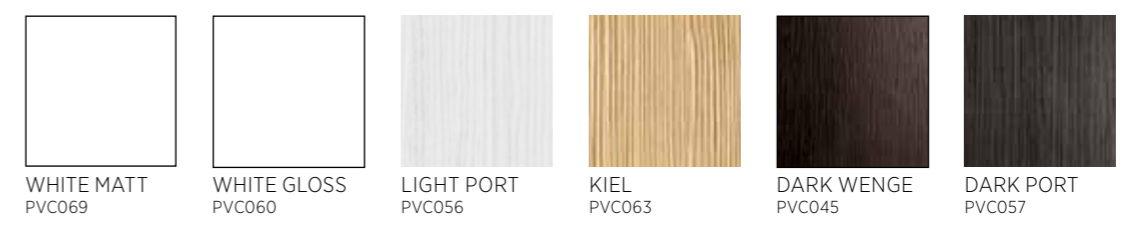

Reliable Blum Tandembox systems

White matt PVC finish

xxx – three (3) digit code for PVC finishing
* need to order 2 pcs 60 cm mirror cabinet

FINISHING