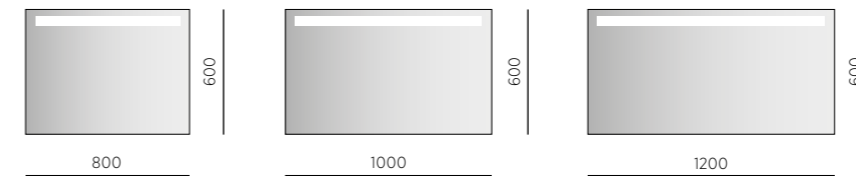

DO 80

DO 100

DO 120