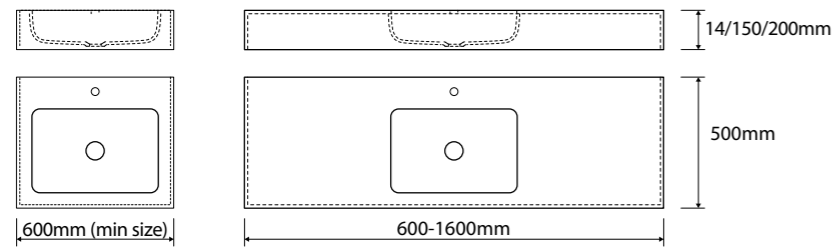

HRC-TYPE BASINS