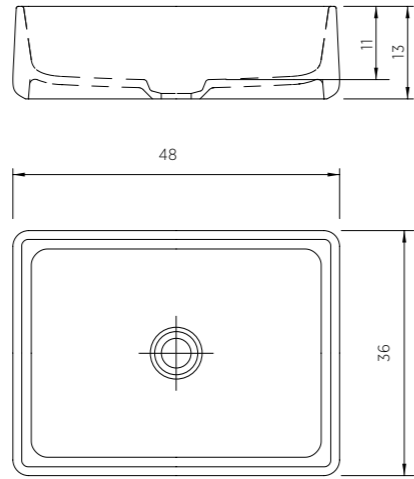

ALTO R

XONYX™
SolidSurface

EXTERNAL SURFACE
COLOUR CAN BE
CHOSEN BASED ON THE
RAL CODE SYSTEM

ALTO R
48 x 36 x 13 cm