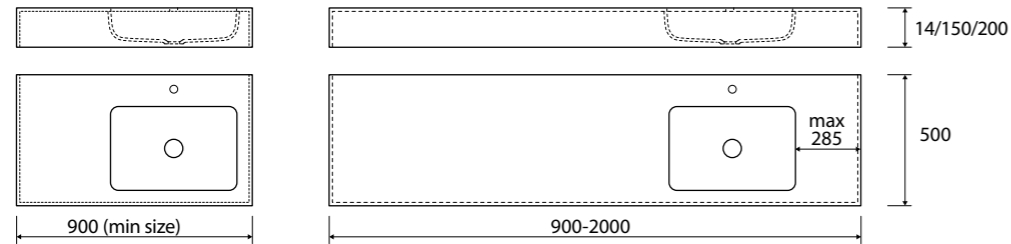

HRR-TYPE BASINS