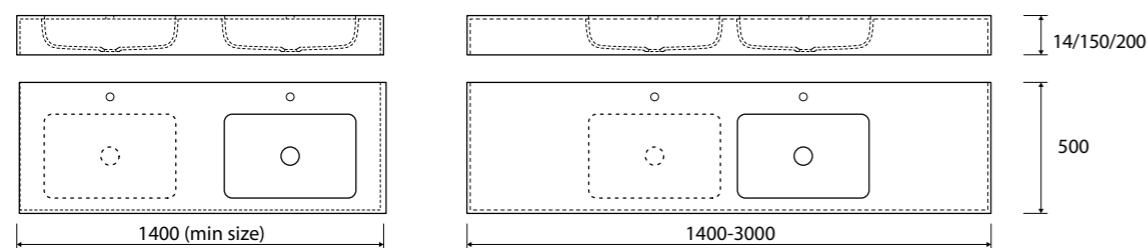

XS1S-TYPE BASINS WITH 50 cm TABLETOP DEPTH, WIDER BASIN (50x32 cm)