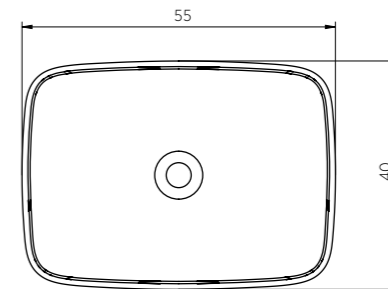

DECO

XONYX™
SolidSurface

EXTERNAL SURFACE
COLOUR CAN BE
CHOSEN BASED ON THE
RAL CODE SYSTEM

DECO
55 x 40 x 15 cm