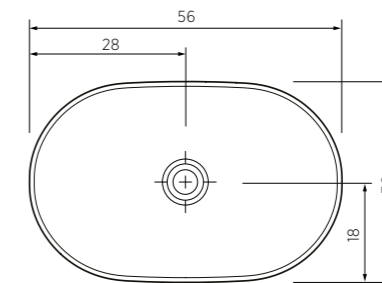

NEO O
56 x 36 x 14 cm