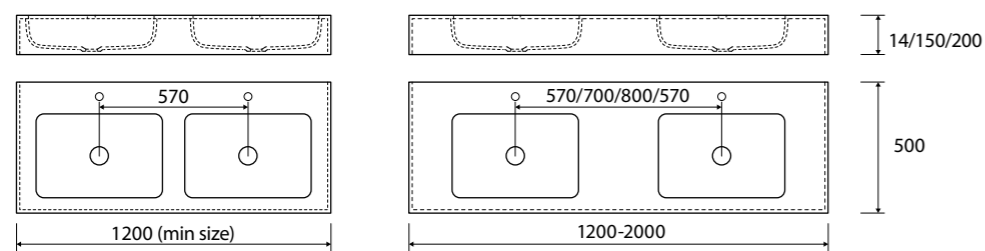

HRD-TYPE BASINS