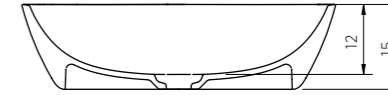

DECO
55 x 40 x 15 cm