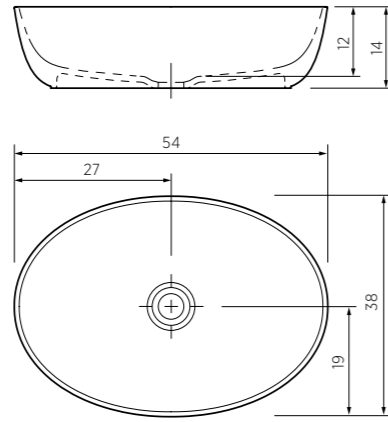

NEO E

NEO E
54 x 38 x 14 cm