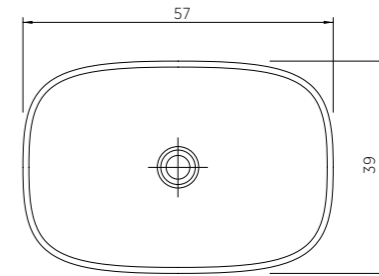

TRAPEZ

XONYX™
SolidSurface

EXTERNAL SURFACE
COLOUR CAN BE
CHOSEN BASED ON THE
RAL CODE SYSTEM

TRAPEZ
57 x 39 x 15 cm