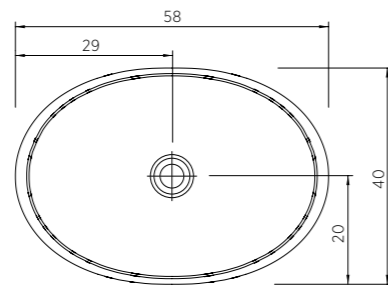

MILO

XONYX™
SolidSurface

EXTERNAL SURFACE
COLOUR CAN BE
CHOSEN BASED ON THE
RAL CODE SYSTEM

MILO
58 x 40 x 15 cm