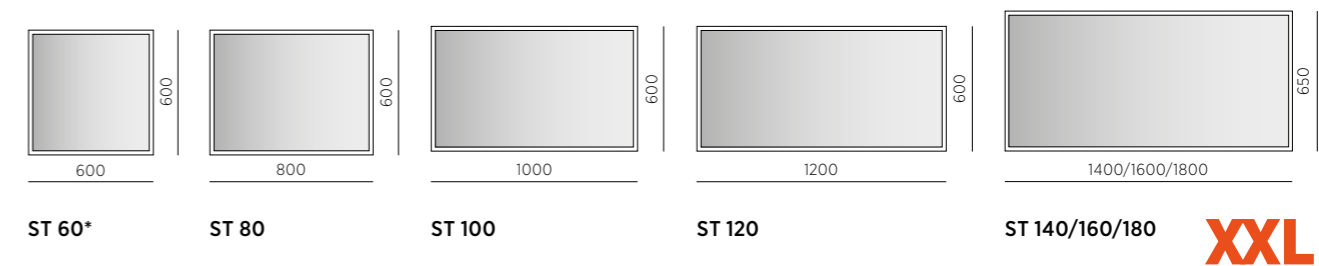

Mirror ST 80