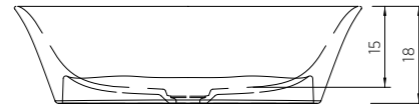

CUDO

XONYX™
SolidSurface

EXTERNAL SURFACE
COLOUR CAN BE
CHOSEN BASED ON THE
RAL CODE SYSTEM

CUDO
64 x 40 x 18 cm