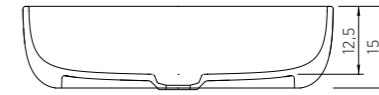

TRAPEZ
57 x 39 x 15 cm