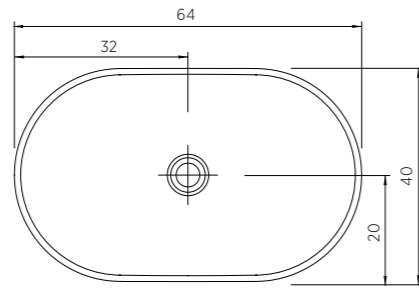

CUDO

XONYX™
SolidSurface

EXTERNAL SURFACE
COLOUR CAN BE
CHOSEN BASED ON THE
RAL CODE SYSTEM

CUDO
64 x 40 x 18 cm