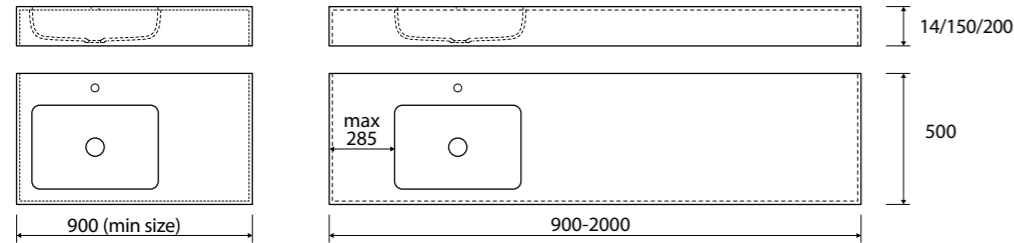

HRL-TYPE BASINS