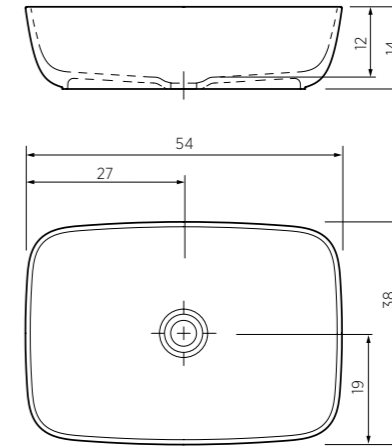

NEO R

NEO R
54 x 38 x 14 cm

XONYX™
SolidSurface

EXTERNAL SURFACE
COLOUR CAN BE
CHOSEN BASED ON THE
RAL CODE SYSTEM