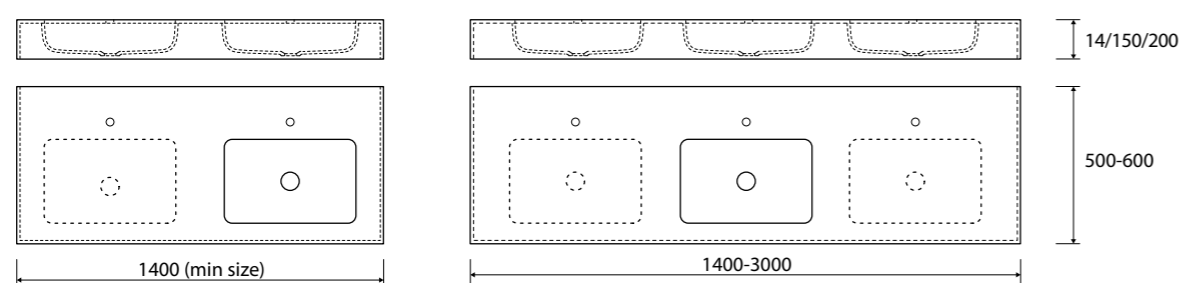

PRODUCT CODE	DESCRIPTION	LENGTH (CM)	BASIN POSITION IN THE TABLETOP
--------------	-------------	-------------	--------------------------------

<b>Standard basin size 48*32 cm</b>			
HRC80/50...	One integrated basin, middle position	60-80 cm	middle
HRC100/50...	One integrated basin, middle position	80-100 cm	middle
HRC120/50...	One integrated basin, middle position	100-120 cm	middle
HRC140/50...	One integrated basin, middle position	120-140 cm	middle
HRC160/50...	One integrated basin, middle position	140-160cm	middle