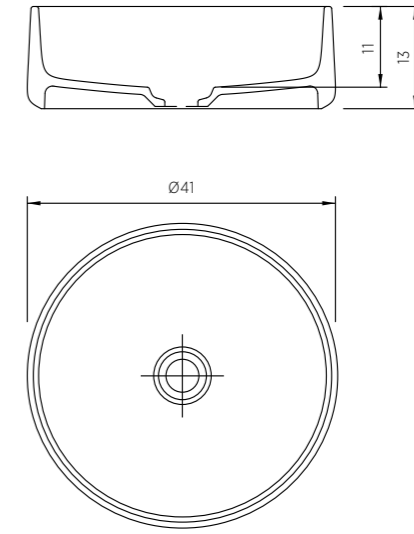

ALTO

XONYX™
SolidSurface

EXTERNAL SURFACE
COLOUR CAN BE
CHOSEN BASED ON THE
RAL CODE SYSTEM

ALTO
Ø 41 x 13 cm