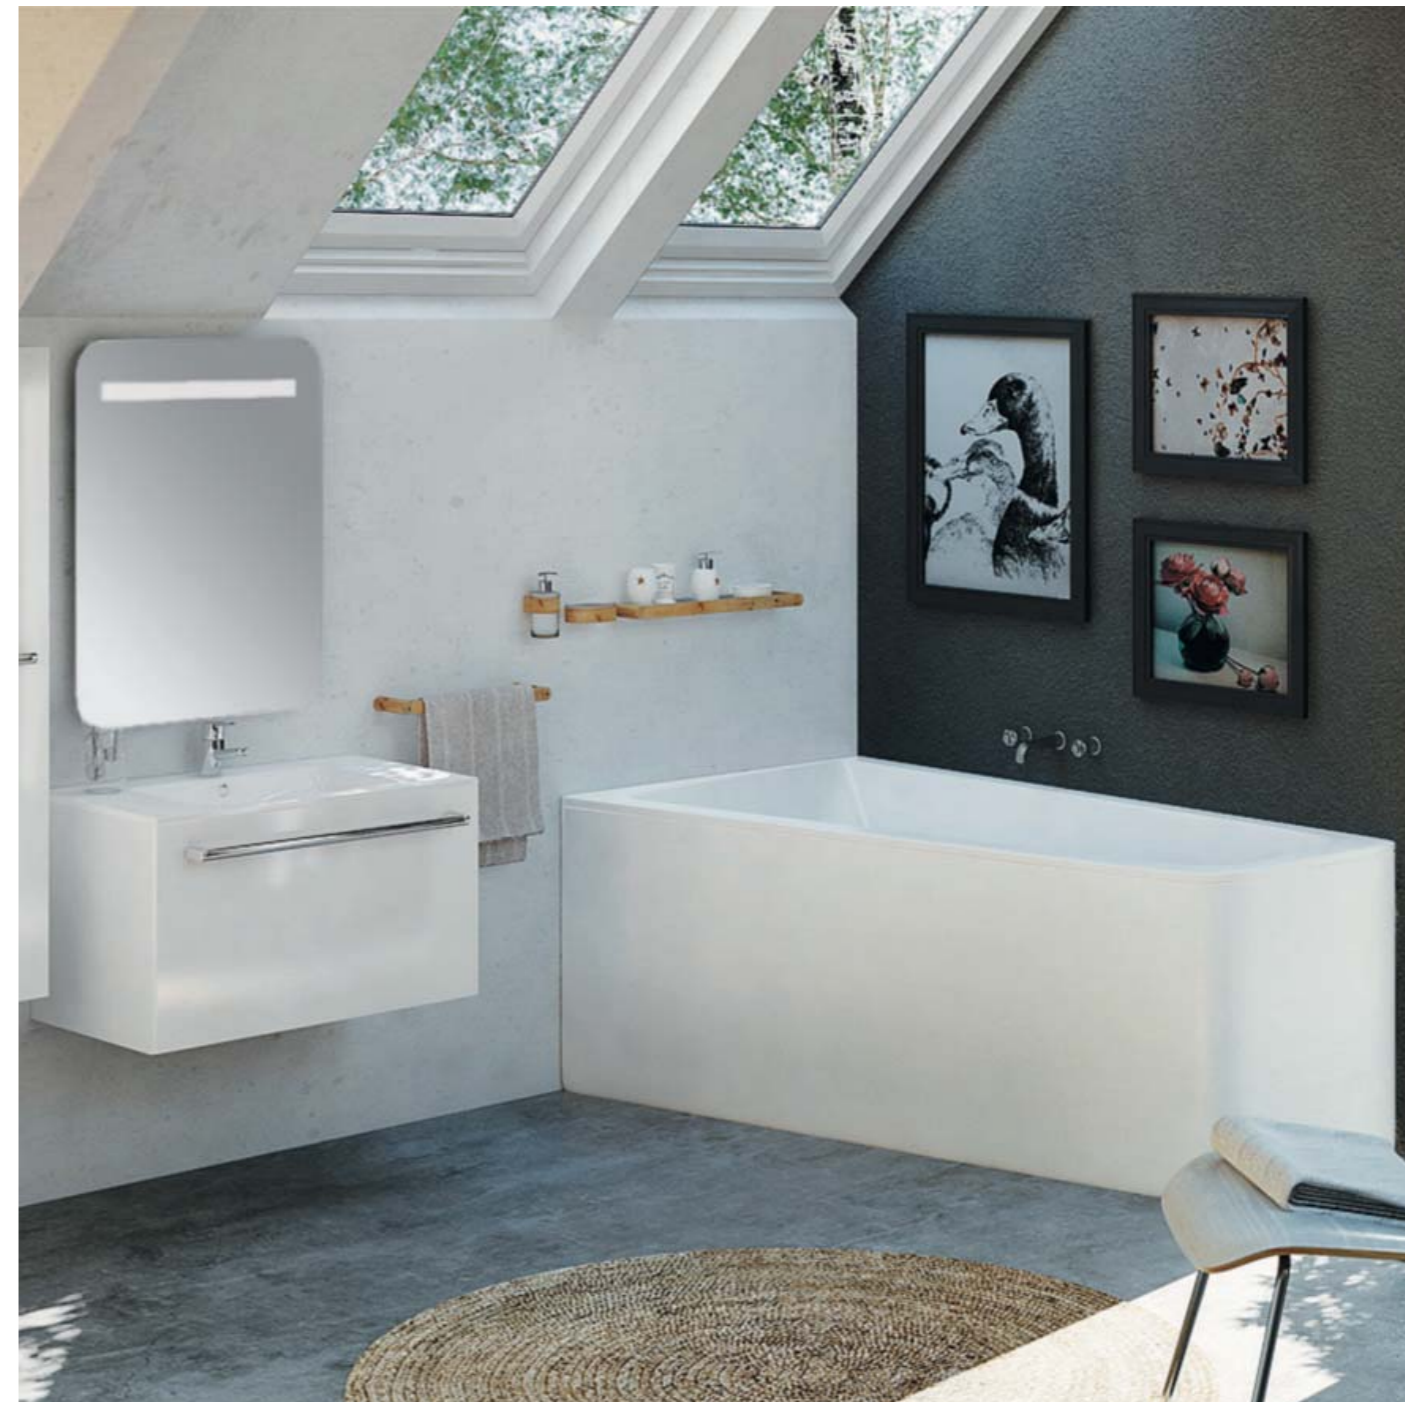

LEON LEFT CORNER (L)

➤ 180 x 80 x 60 cm / 290 l / 100 kg

XONYX™
SOLID SURFACE

RAL

PIANO

PIANO

➤ 171 x 101/65 x 67 cm / 290 l / 75 kg

PIANO HYDRO

PIANO HYDRO

➤ 171 x 101/65 x 67 cm / 290 l / 100 kg

XONYX™
SOLID SURFACE

PLANO

PLANO 70

➤ 170 x 70 x 63 cm / 250 l / 100 kg

PLANO 75

➤ 170 x 75 x 63 cm / 250 l / 105 kg

PS. With monolithic Xonyx solid surface panelling

XONYX™
SOLID SURFACE

VIGO ^{new}

VIGO 170

➤ 170 x 75 x 65 cm / 260 l / 55 kg

VIGO 180

➤ 180 x 80 x 65 cm / 300 l / 65 kg

PS. Built-in version