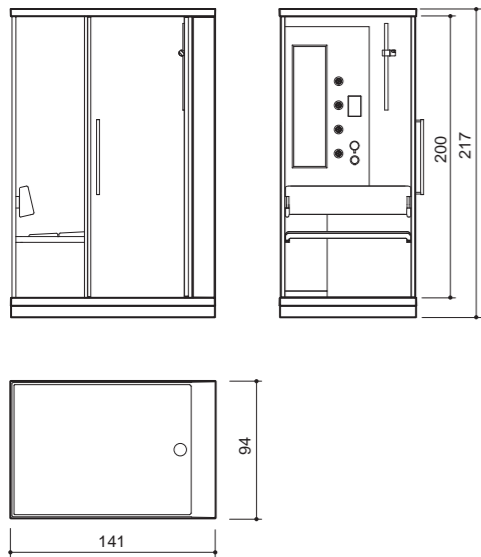

TETRIS

SHOWER CABIN + STEAM SAUNA
94 x 141 x 217 cm