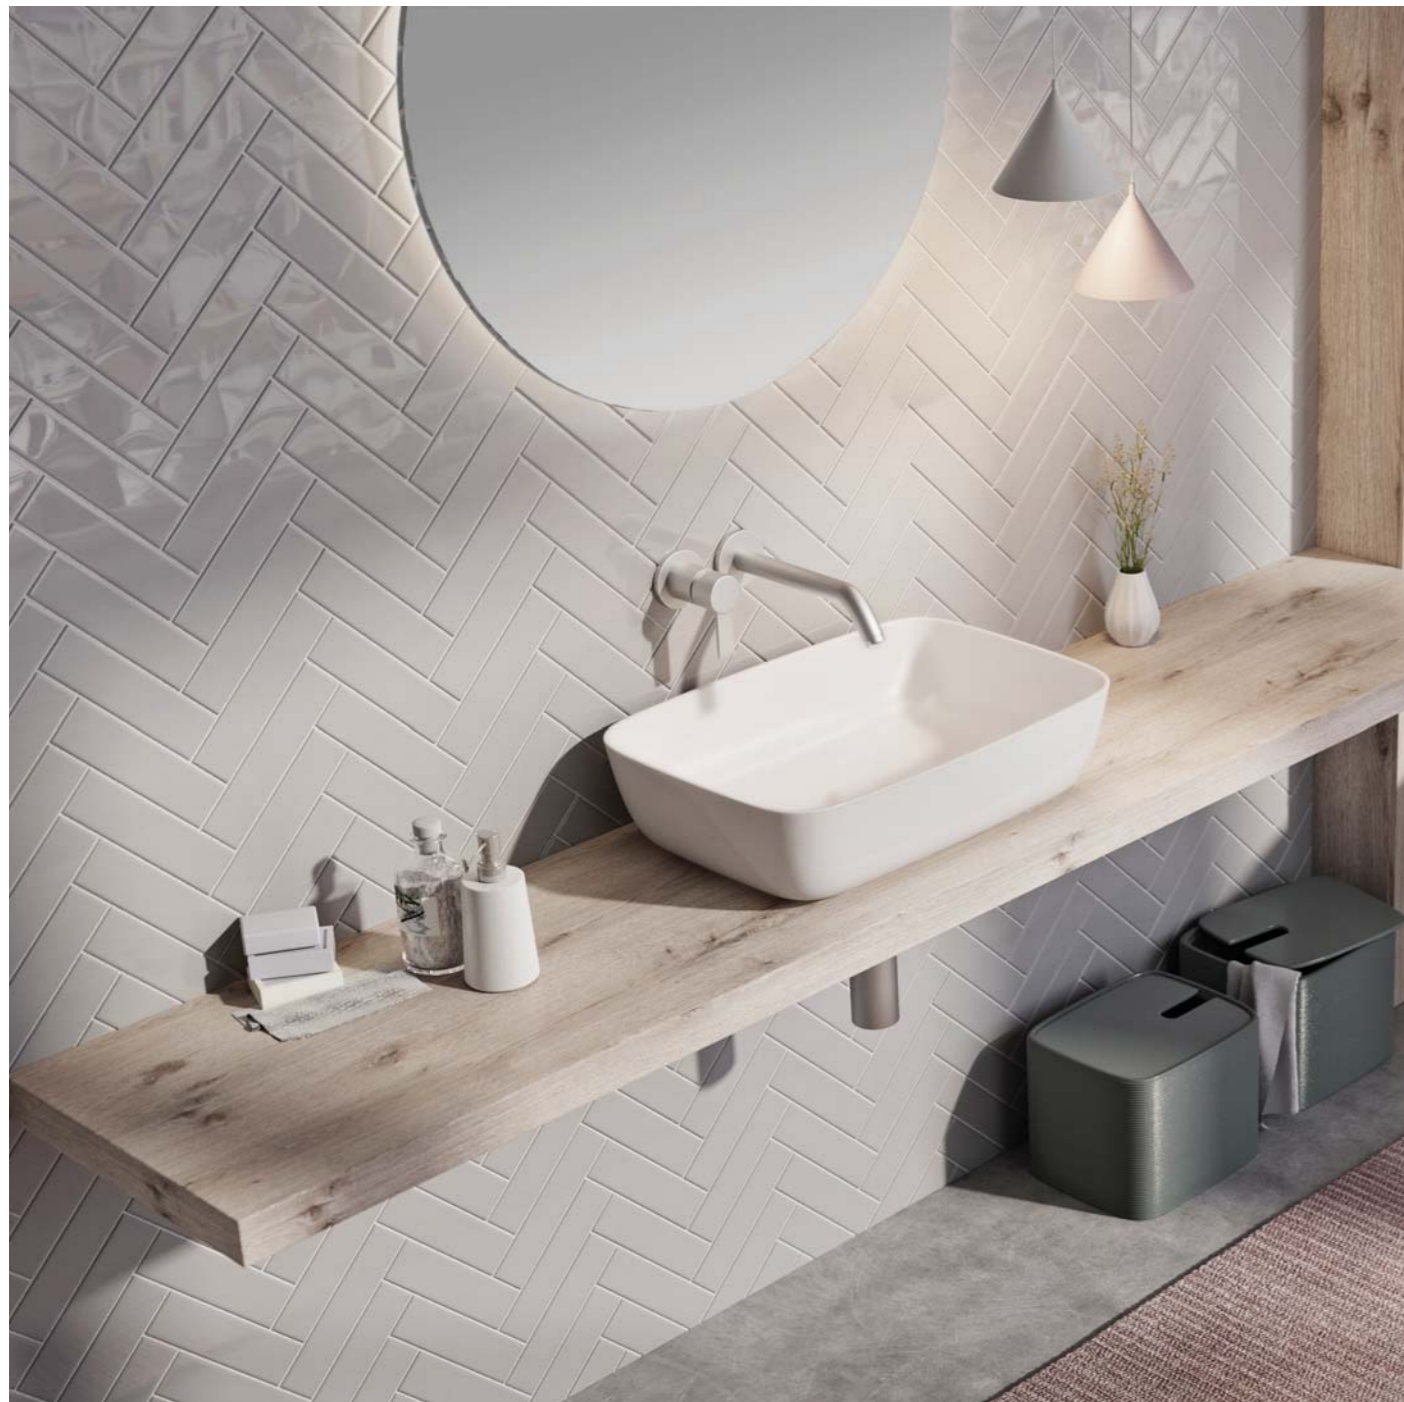

TETRIS

SHOWER CABIN + STEAM SAUNA
94 x 141 x 217 cm

Placement options:

Glass masking options:

Glass options:

T1 - Transparent safety glass 6 mm
T2 - Toned grey safety glass 6 mm

VARIO

SHOWER CABIN + STEAM SAUNA + BATHTUB
168 x 79 x 218 cm / 240 l

Placement options:

Glass masking options (B) - black; (G) - grey:

Glass options:

T1 - Transparent safety glass 6 mm
T2 - Toned grey safety glass 6 mm

NEO O

56 x 36 x 14 cm

NEO R

54 x 38 x 14 cm

NEO E

54 x 38 x 14 cm

NEO C

Ø 41 x 14 cm

XONYX™
SOLID SURFACE

NORDIC
DESIGN
BATH
ROOMS

European Union
European Regional
Development Fund

Investing
in your future