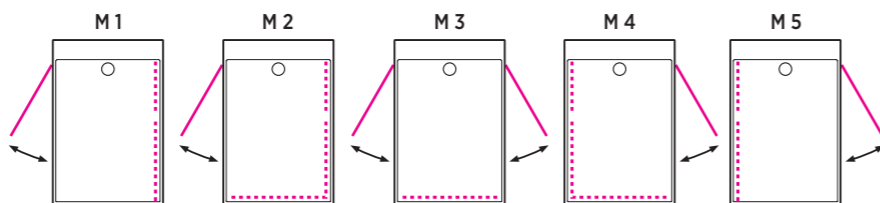

MIO

24 x 149 x 33 cm

X30

40 x 30 x 43 cm

DURO

Product	A max	B min	C max	D min	E	F	G	H	I
DURO 100	1000	900	1000	900	25	40	Ø 300	360	70
DURO 120	1200	1001	1000	900	25	40	Ø 350	400	120
DURO 140	1400	1201	1000	900	25	40	Ø 350	460	120
DURO 160	1600	1401	1000	900	30	45	Ø 350	460	120
DURO 180	1800	1601	1000	900	30	45	Ø 400	860	120
DURO 200	2000	1801	1000	900	30	45	Ø 410	900	120

TETRIS

SHOWER CABIN + STEAM SAUNA
94 x 141 x 217 cm

Placement options:

Glass masking options:

Glass options:

T1 - Transparent safety glass 6 mm
T2 - Toned grey safety glass 6 mm

VARIO

SHOWER CABIN + STEAM SAUNA + BATHTUB
168 x 79 x 218 cm / 240 l

Placement options:

Glass masking options (B) - black; (G) - grey:

Glass options:

T1 - Transparent safety glass 6 mm
T2 - Toned grey safety glass 6 mm

NEO O

56 x 36 x 14 cm

NEO R

54 x 38 x 14 cm