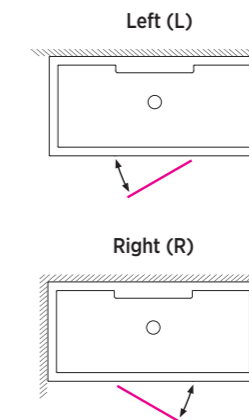

MIO

24 x 149 x 33 cm

X30

40 x 30 x 43 cm

DURO

Product	A max	B min	C max	D min	E	F	G	H	I
DURO 100	1000	900	1000	900	25	40	Ø 300	360	70
DURO 120	1200	1001	1000	900	25	40	Ø 350	400	120
DURO 140	1400	1201	1000	900	25	40	Ø 350	460	120
DURO 160	1600	1401	1000	900	30	45	Ø 350	460	120
DURO 180	1800	1601	1000	900	30	45	Ø 400	860	120
DURO 200	2000	1801	1000	900	30	45	Ø 410	900	120

TETRIS

SHOWER CABIN + STEAM SAUNA
94 x 141 x 217 cm

Placement options:

Glass masking options:

Glass options:

T1 - Transparent safety glass 6 mm
T2 - Toned grey safety glass 6 mm

VARIO

SHOWER CABIN + STEAM SAUNA + BATHTUB
168 x 79 x 218 cm / 240 l

Placement options:

Glass masking options (B) - black; (G) - grey:

Glass options:

T1 - Transparent safety glass 6 mm
T2 - Toned grey safety glass 6 mm

NEO O

56 x 36 x 14 cm

NEO R

54 x 38 x 14 cm