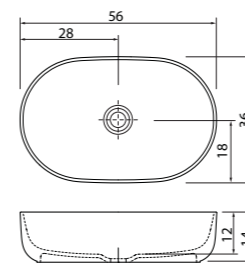

MIO

24 x 149 x 33 cm

X30

40 x 30 x 43 cm

DURO

Product	A max	B min	C max	D min	E	F	G	H	I
DURO 100	1000	900	1000	900	25	40	Ø 300	360	70
DURO 120	1200	1001	1000	900	25	40	Ø 350	400	120
DURO 140	1400	1201	1000	900	25	40	Ø 350	460	120
DURO 160	1600	1401	1000	900	30	45	Ø 350	460	120
DURO 180	1800	1601	1000	900	30	45	Ø 400	860	120
DURO 200	2000	1801	1000	900	30	45	Ø 410	900	120

TETRIS

SHOWER CABIN + STEAM SAUNA
94 x 141 x 217 cm

Placement options:

Glass masking options:

Glass options:

T1 - Transparent safety glass 6 mm
T2 - Toned grey safety glass 6 mm

VARIO

SHOWER CABIN + STEAM SAUNA + BATHTUB
168 x 79 x 218 cm / 240 l

Placement options:

Glass masking options (B) - black; (G) - grey:

Glass options:

T1 - Transparent safety glass 6 mm
T2 - Toned grey safety glass 6 mm

NEO O

56 x 36 x 14 cm

NEO R

54 x 38 x 14 cm

NEO E

54 x 38 x 14 cm

NEO C

Ø 41 x 14 cm

XONYX™
SOLID SURFACE

NORDIC
DESIGN
BATH
ROOMS

European Union
European Regional
Development Fund

Investing
in your future