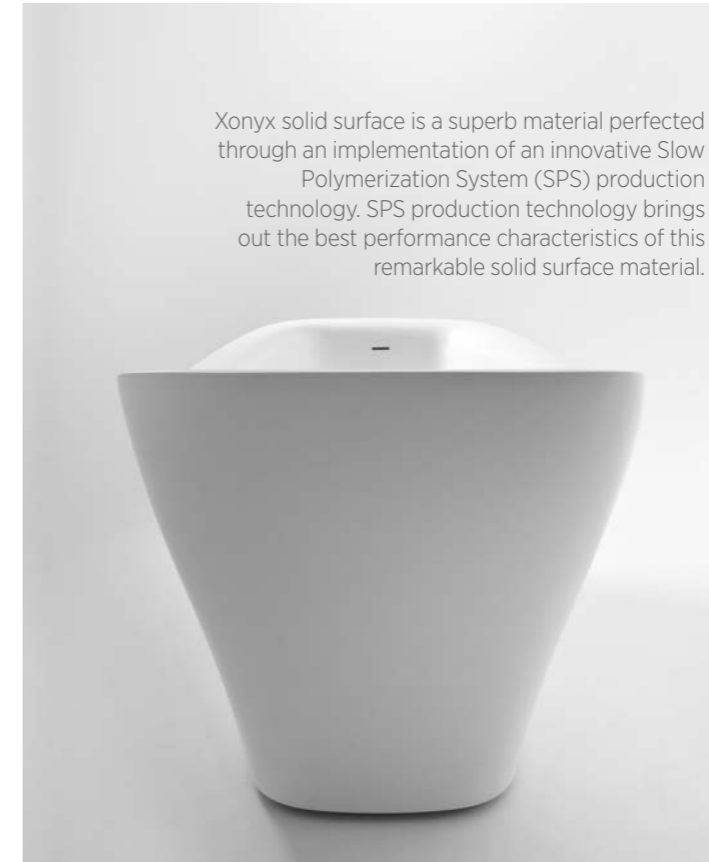

SMART DESIGN, INNOVATIVE CONSTRUCTION AND COMFORT

The innovative construction of Xonyx solid surface freestanding bathtubs employs dual wall architecture with tub's inner and outer walls seamlessly integrated to create a durable monolithic bathtub. Dual wall construction allows for contoured ergonomic inner surfaces and elegant external design lines. The space in between the two walls acts as an effective thermal insulator, reducing heat loss and keeping bath water warm longer.

Xonyx bathtub comes with a sturdy galvanized steel bottom frame with adjustable feet that are completely hidden from a view. This novel construction offers extra space under the bath for a hidden drain connection assuring easy installation without the need for bathroom floor reconstruction.

INSTALLATION MADE EASY

Beauty meets practicality.

Xonyx solid surface is a superb material perfected through an implementation of an innovative Slow Polymerization System (SPS) production technology. SPS production technology brings out the best performance characteristics of this remarkable solid surface material.

UNIQUE TECHNOLOGY: EXTRA HARD SURFACES

Xonyx solid surface bathtub is machined to provide an extraordinary silky-smooth surface with a satin impression, making the material warm and pleasing to the touch while retaining its easy-to-clean properties.

Simply irresistible to touch.

SILKY-SMOOTH SURFACE