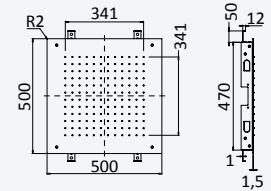

← 500x500 →

Chrome • Chromé	138 422 1CR
Satinox	138 422 1ST
Night Sky	138 422 1NS
Pure White	138 422 1PW
Morning Mist	138 422 1MM

INT 630 1NO

Option: Steel shower head for ceiling installation, 380x380 mm (Rain)