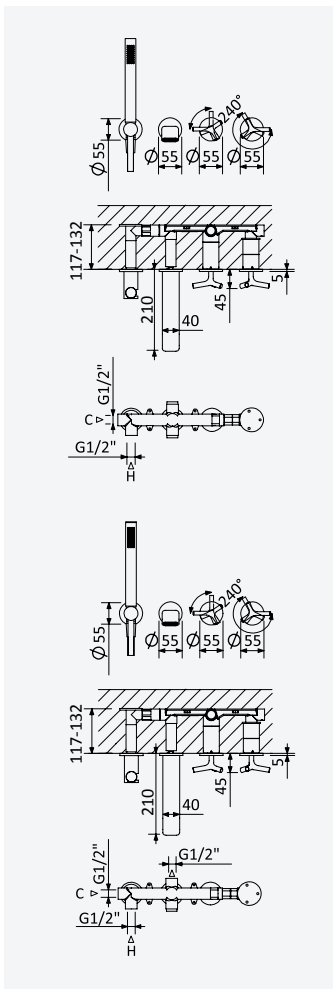

Progressive concealed single lever mixer, with ZenR bath spout and handshower set Elo

Mitigeur progressif encastré avec bec de bain ZenR et kit de douchette à main Elo

Chrome • Chromé	191 192 1CR
Night Sky	191 192 1NS
Pure White	191 192 1PW
Morning Mist	191 192 1MM
Gunmetal	191 192 1MG
Sunrise	191 192 1SR
Sunset	191 192 1SS

200 300 3NO

GN

Progressive concealed single lever 3 outlets mixer, with ZenR bath spout and handshower set Elo

Mitigeur progressif encastré de 3 sorties, avec bec de bain ZenR et kit de douchette à main Elo

Chrome • Chromé	191 193 1CR
Night Sky	191 193 1NS
Pure White	191 193 1PW
Morning Mist	191 193 1MM
Gunmetal	191 193 1MG
Sunrise	191 193 1SR
Sunset	191 193 1SS

200 300 4NO

Diverter with 2 outlets

Inverseur avec 2 sorties

Chrome • Chromé	191 702 1CR
Night Sky	191 702 1NS
Pure White	191 702 1PW
Morning Mist	191 702 1MM
Gunmetal	191 702 1MG
Sunrise	191 702 1SR
Sunset	191 702 1SS

INT 410 1NO

Diverter with 3 outlets

Inverseur avec 3 sorties

Chrome • Chromé	191 703 1CR
Night Sky	191 703 1NS
Pure White	191 703 1PW
Morning Mist	191 703 1MM
Gunmetal	191 703 1MG
Sunrise	191 703 1SR
Sunset	191 703 1SS

INT 410 2NO