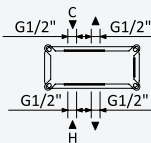

Thermostatic concealed 2 outlets mixer, with handshower set

Mitigeur thermostatique encastré de 2 sorties, avec kit de douchette à main

Satin stainless steel • 186 440 1IS
Acier inoxydable satiné

INT 630 1NO

Thermostatic concealed 3 outlets mixer, with handshower set

Mitigeur thermostatique encastré de 3 sorties, avec kit de douchette à main

Satin stainless steel • 186 450 1IS
Acier inoxydable satiné

INT 630 2NO