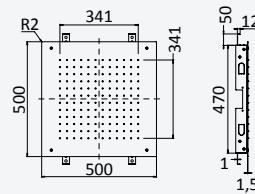

Concealed shower set with overhead shower (Rain/Cascade) and handshower set

Kit douche encastré avec douche pour plafond (Pluie/Cascade) et kit de douchette à main

- Chrome · Chromé 193 426 1CR
- Night Sky 193 426 1NS
- Pure White 193 426 1PW
- Morning Mist 193 426 1MM

200 240 2NO

Option: Lever 2

Option: Poignée 2

- Chrome · Chromé 193 370 7CR
- Night Sky 193 370 7NS
- Pure White 193 370 7PW
- Morning Mist 193 370 7MM

200 240 2NO

Concealed shower set with overhead shower 500x500 mm (Rain) and handshower set

Kit douche encastré avec douche pour plafond 500x500 mm (Pluie) et kit de douchette à main

- Chrome · Chromé 193 427 1CR
- Night Sky 193 427 1NS
- Pure White 193 427 1PW
- Morning Mist 193 427 1MM

200 240 1NO

Option: Lever 2

Option: Poignée 2

- Chrome · Chromé 193 370 8CR
- Night Sky 193 370 8NS
- Pure White 193 370 8PW
- Morning Mist 193 370 8MM

200 240 1NO

Concealed shower set with overhead shower 380x380 mm (Rain) and handshower set

Kit douche encastré avec douche pour plafond 380x380 mm (Pluie) et kit de douchette à main

- Chrome · Chromé 193 428 1CR
- Night Sky 193 428 1NS
- Pure White 193 428 1PW
- Morning Mist 193 428 1MM

200 140 1NO

Option: Lever 2

Option: Poignée 2

- Chrome · Chromé 193 370 9CR
- Night Sky 193 370 9NS
- Pure White 193 370 9PW
- Morning Mist 193 370 9MM

200 240 1NO

Concealed shower set with overhead shower Ø380 mm (Rain) and handshower set

Kit douche encastré avec douche pour plafond Ø380 mm (Pluie) et kit de douchette à main

- Chrome · Chromé 193 429 1CR
- Night Sky 193 429 1NS
- Pure White 193 429 1PW
- Morning Mist 193 429 1MM

200 240 1NO

Option: Lever 2

Option: Poignée 2

- Chrome · Chromé 193 371 0CR
- Night Sky 193 371 0NS
- Pure White 193 371 0PW
- Morning Mist 193 371 0MM

200 240 1NO