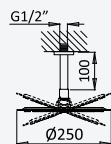

BRUMA

Thermostatic concealed shower set with ABS shower head Ø230 mm and Elo handshower set - VenusQ

Kit de douche thermostatique encastré avec douche de tête Ø230 mm en ABS et kit de douchette à main Elo - VenusQ

- Chrome • Chromé 187 591 1CR
- Night Sky 187 591 1NS
- Pure White 187 591 1PW

INT 630 1NO

Option: UltraThin Inox shower head Ø250 mm

Option: Douche de tête UltraThin Ø250 mm, en inox

- Chrome • Chromé 187 593 1CR
- Satinox 187 593 1ST
- Night Sky 187 593 1NS
- Pure White 187 593 1PW
- Morning Mist 187 593 1MM
- Gunmetal 187 593 1MG
- Sunrise 187 593 1SR
- Sunset 187 593 1SS
- Old Brass • Vieux Laiton 187 593 1LE

INT 630 1NO

Thermostatic concealed shower set with inox shower head Ø250 mm with ceiling shower arm 100 mm, Elo handshower set - VenusQ

Kit de douche thermostatique encastré avec douche de tête Ø250 mm en inox avec bras vertical 100 mm, kit de douchette à main Elo - VenusQ

- Chrome • Chromé 187 403 1CR
- Satinox 187 403 1ST
- Night Sky 187 403 1NS
- Pure White 187 403 1PW
- Morning Mist 187 403 1MM
- Gunmetal 187 403 1MG
- Sunrise 187 403 1SR
- Sunset 187 403 1SS
- Old Brass • Vieux Laiton 187 403 1LE

INT 630 1NO

LF