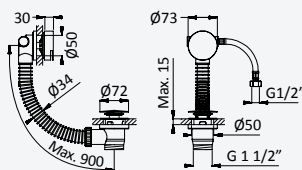

Chrome • Chromé	183 786 1CR
Night Sky	183 786 1NS
Pure White	183 786 1PW
Morning Mist	183 786 1MM

← 380x380 →

INT 630 3NO

UT

BRUMA AirEcoDrop

Progressive concealed shower set with overhead shower ceiling installation 500 x 500 mm, Luna cascade shower and handshower set