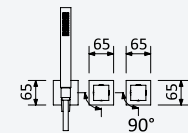

BRUMA AirEcoDrop