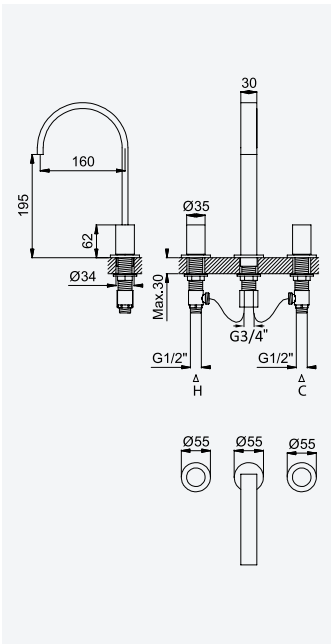

Deck-mounted, 3 hole basin mixer

Mitigeur lavabo sur plan, 3 trous

Chrome • Chromé
Night Sky
Pure White
Morning Mist
Gunmetal
Sunrise
Sunset

1		189 250 1CR
		189 250 1NS
		189 250 1PW
		189 250 1MM
		189 250 1MG
		189 250 1SR
		189 250 1SS

Chrome • Chromé
Night Sky
Pure White
Morning Mist
Gunmetal
Sunrise
Sunset

2		189 000 6CR	189 000 7CR
		189 000 6NS	189 000 7NS
		189 000 6PW	189 000 7PW
		189 000 6MM	189 000 7MM
		189 000 6MG	189 000 7MG
		189 000 6SR	189 000 7SR
		189 000 6SS	189 000 7SS