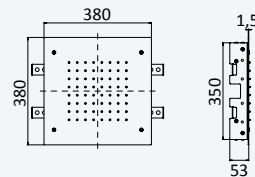

Concealed shower set with overhead shower (Rain/Cascade) and handshower set

Kit douche encastré avec douche pour plafond (Pluie/Cascade) et kit de douchette à main

- Chrome · Chromé 193 426 1CR
- Night Sky 193 426 1NS
- Pure White 193 426 1PW
- Morning Mist 193 426 1MM

200 240 2NO

Option: Lever 2

Option: Poignée 2

- Chrome · Chromé 193 370 7CR
- Night Sky 193 370 7NS
- Pure White 193 370 7PW
- Morning Mist 193 370 7MM

200 240 2NO

Concealed shower set with overhead shower 500x500 mm (Rain) and handshower set

Kit douche encastré avec douche pour plafond 500x500 mm (Pluie) et kit de douchette à main

- Chrome · Chromé 193 427 1CR
- Night Sky 193 427 1NS
- Pure White 193 427 1PW
- Morning Mist 193 427 1MM

200 240 1NO

Option: Lever 2

Option: Poignée 2

- Chrome · Chromé 193 370 8CR
- Night Sky 193 370 8NS
- Pure White 193 370 8PW
- Morning Mist 193 370 8MM

200 240 1NO

Concealed shower set with overhead shower 380x380 mm (Rain) and handshower set

Kit douche encastré avec douche pour plafond 380x380 mm (Pluie) et kit de douchette à main

- Chrome · Chromé 193 428 1CR
- Night Sky 193 428 1NS
- Pure White 193 428 1PW
- Morning Mist 193 428 1MM

200 140 1NO

Option: Lever 2

Option: Poignée 2

- Chrome · Chromé 193 370 9CR
- Night Sky 193 370 9NS
- Pure White 193 370 9PW
- Morning Mist 193 370 9MM

200 240 1NO

Concealed shower set with overhead shower Ø380 mm (Rain) and handshower set

Kit douche encastré avec douche pour plafond Ø380 mm (Pluie) et kit de douchette à main

- Chrome · Chromé 193 429 1CR
- Night Sky 193 429 1NS
- Pure White 193 429 1PW
- Morning Mist 193 429 1MM

200 240 1NO

Option: Lever 2

Option: Poignée 2

- Chrome · Chromé 193 371 0CR
- Night Sky 193 371 0NS
- Pure White 193 371 0PW
- Morning Mist 193 371 0MM

200 240 1NO