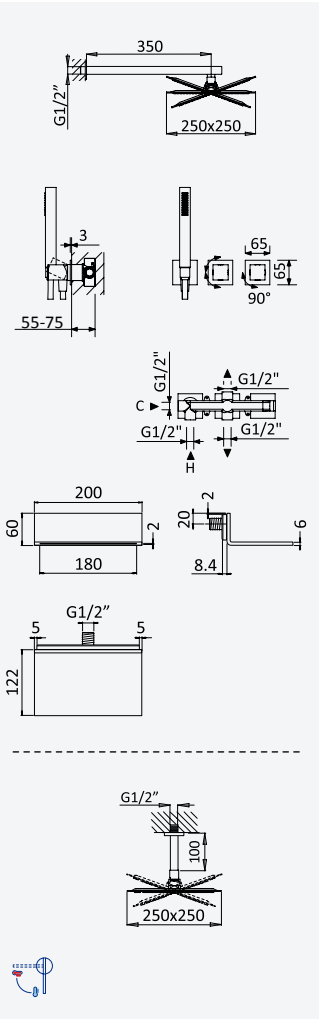

- Chrome · Chromé 185 486 2CR
- Night Sky 185 486 2NS
- Pure White 185 486 2PW
- Morning Mist 185 486 2MM

INT 630 1NO

BRUMA AirEcoDrop

Concealed bath-shower set with Inox shower head 250x250 mm, Quadra handshower set and Flat cascade spout for bathtub