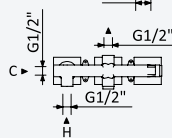

BRUMA AirEcoDrop