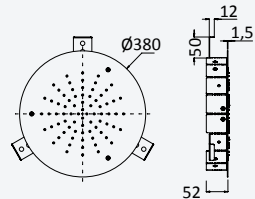

Thermostatic concealed shower set with overhead shower (Rain/Cascade) and handshower set - VenusQ

Thermostatique kit douche encastré avec douche pour plafond (Pluie/Cascade) et kit de douchette à main - VenusQ

Chrome • Chromé	187 488 2CR
Satinox	187 488 2ST
Night Sky	187 488 2NS
Pure White	187 488 2PW
Morning Mist	187 488 2MM

INT 630 2NO

Option: Steel shower head for ceiling installation, 500x500 mm (Rain)

Option: Douche de tête en INOX, pour montage plafond, 500x500 mm (Pluie)

Chrome • Chromé	187 487 2CR
Satinox	187 487 2ST
Night Sky	187 487 2NS
Pure White	187 487 2PW
Morning Mist	187 487 2MM

INT 630 1NO

Option: Steel shower head for ceiling installation, 380x380 mm (Rain)

Option: Douche de tête en INOX, pour montage plafond, 380x380 mm (Pluie)

Chrome • Chromé	187 486 2CR
Satinox	187 486 2ST
Night Sky	187 486 2NS
Pure White	187 486 2PW
Morning Mist	187 486 2MM

INT 630 1NO

Option: Steel shower head for ceiling installation, Ø380 mm (Rain)

Option: Douche de tête en INOX, pour montage plafond, Ø380 mm (Pluie)

Chrome • Chromé	187 489 2CR
Satinox	187 489 2ST
Night Sky	187 489 2NS
Pure White	187 489 2PW
Morning Mist	187 489 2MM

INT 630 1NO