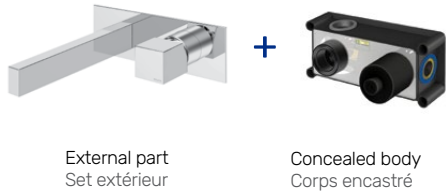

External part & Concealed body Set extérieur & Corps encastré

Wall basin mixer with single escutcheon
Mitigeur monocommande mural de rosace unique

Chrome • Chrome 301 310 4CR

External part
Set extérieur

Chrome • Chrome E 301 230 2CR

Concealed body
Corps encastré

200 100 2NO