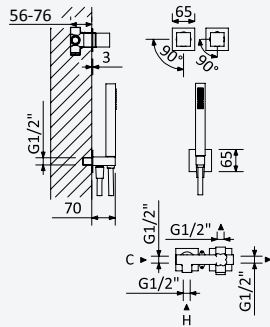

200 220 1NO

Option: Lever 2

Option: Poignée 2

Chrome • Chromé	102 415 1CR
Night Sky	102 415 1NS
Pure White	102 415 1PW
Morning Mist	102 415 1MM

200 220 1NO

ES

Concealed shower set with EasyFix overhead shower 300x300 mm (Rain) and separate handshower set Quadra