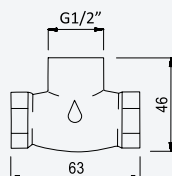

Concealed body for stop valve - 3/4"

Partie encastrée pour robinet d'arrêt - 3/4"

156 745 1N0