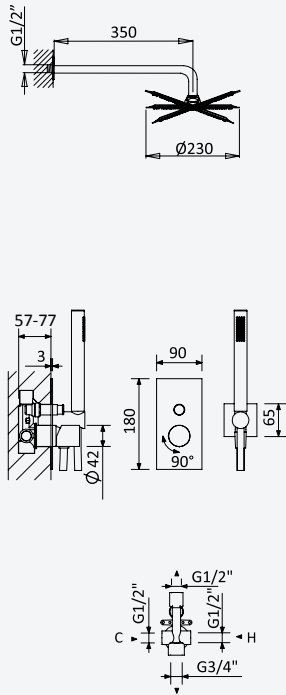

200 140 1NO

Option: Lever 2

Option: Poignée 2

Chrome • Chromé	101 762 1CR
Night Sky	101 762 1NS
Pure White	101 762 1PW

200 140 1NO

BRUMA AirEcoDrop

Concealed shower set with ABS shower head Ø230 mm and Elo handshower set