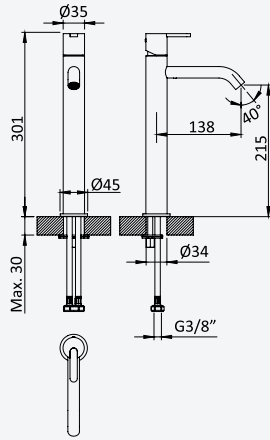

BRUMA

Basin mixer for free-standing basins

Mitigeur lavabo version réhaussée

Chrome • Chromé	167 002 OCR	167 002 1CR
Satinox	167 002 OST	167 002 1ST
Night Sky	167 002 ONS	167 002 1NS
• Pure White	167 002 OPW	167 002 1PW
Morning Mist	167 002 OMM	167 002 1MM
Gunmetal	167 002 OMG	167 002 1MG
Sunrise	167 002 OSR	167 002 1SR
• Sunset	167 002 OSS	167 002 1SS
Old Brass • Vieux Laiton	167 002 OLE	167 002 1LE
Gunmetal PVD	167 002 OGM	167 002 1GM
Sunrise PVD	167 002 OPR	167 002 1PR
Sunset PVD	167 002 OPS	167 002 1PS
Gold PVD	167 002 OPO	167 002 1PO

Chrome • Chromé	167 002 2CR	167 002 3CR
Satinox	167 002 2ST	167 002 3ST
Night Sky	167 002 2NS	167 002 3NS
Pure White	167 002 2PW	167 002 3PW
Morning Mist	167 002 2MM	167 002 3MM
Gunmetal	167 002 2MG	167 002 3MG
Sunrise	167 002 2SR	167 002 3SR
Sunset	167 002 2SS	167 002 3SS
Gunmetal PVD	167 002 2GM	167 002 3GM
Sunrise PVD	167 002 2PR	167 002 3PR
Sunset PVD	167 002 2PS	167 002 3PS
Gold PVD	167 002 2PO	167 002 3PO

Deck-mounted, 2 hole basin mixer

Mitigeur lavabo sur plan, 2 trous