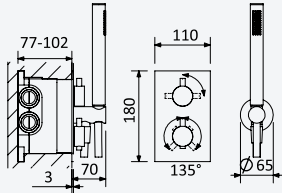

BRUMA AirEcoDrop

Thermostatic concealed shower set with ABS shower head Ø230 mm and Elo handshower set

Kit de douche thermostatique encastré avec douche de tête Ø230 mm en ABS et kit de douchette à main Elo

- Chrome • Chromé 138 780 2CR
- Night Sky 138 780 2NS
- Pure White 138 780 2PW

INT 600 2NO

Option: UltraThin Inox shower head Ø250 mm

Option: Douche de tête UltraThin Ø250 mm, en inox

- Chrome • Chromé 138 780 4CR
- Satinox 138 780 4ST
- Night Sky 138 780 4NS
- Pure White 138 780 4PW
- Morning Mist 138 780 4MM
- Gunmetal 138 780 4MG
- Sunrise 138 780 4SR
- Sunset 138 780 4SS

INT 600 2NO

Thermostatic concealed shower set with inox shower head Ø250 mm with ceiling shower arm 100 mm, Elo handshower set

Kit de douche thermostatique encastré avec douche de tête Ø250 mm en inox avec bras vertical 100 mm, kit de douchette à main Elo

- Chrome • Chromé 138 560 4CR
- Satinox 138 560 4ST
- Night Sky 138 560 4NS
- Pure White 138 560 4PW
- Morning Mist 138 560 4MM
- Gunmetal 138 560 4MG
- Sunrise 138 560 4SR
- Sunset 138 560 4SS

INT 600 2NO