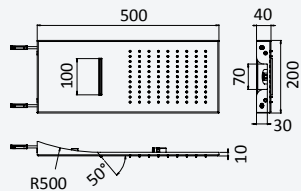

200 240 2NO

Option: Shower head Line (Rain)

Option: Douche de tête Line (Pluie)

Chrome • Chromé	182 411 1CR
Night Sky	182 411 1NS
Pure White	182 411 1PW
Morning Mist	182 411 1MM

200 240 1NO

BRUMA

Concealed shower set with EasyFix overhead shower 300 x 300 mm (Rain) and separate handshower set Quadra