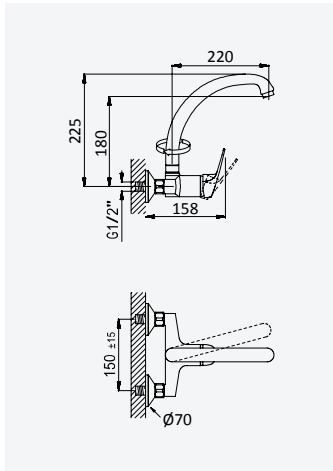

Wall sink mixer, swivel spout - Mustang

Mitigeur monocommande mural, bec mobile - Mustang

Chrome • Chromé

116 054 1CR