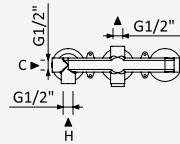

Concealed single lever 2 outlets mixer, with handshower set

Mitigeur monocommande encastré 2 sorties, avec kit de douchette à main

Satin stainless steel • 186 810 1IS
Acier inoxydable satiné

200 240 1NO

Option: Lever 2

Option: Poignée 2

Satin stainless steel • 186 810 2IS
Acier inoxydable satiné

200 240 1NO

Concealed single lever 3 outlets mixer, with handshower set

Mitigeur monocommande encastré 3 sorties, avec kit de douchette à main

Satin stainless steel • 186 801 1IS
Acier inoxydable satiné

200 240 2NO

Option: Lever 2

Option: Poignée 2

Satin stainless steel • 186 801 2IS
Acier inoxydable satiné

200 240 2NO