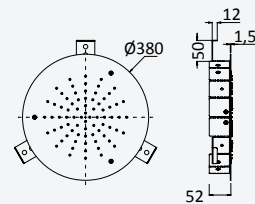

Concealed shower set with overhead shower (Rain/Cascade) and handshower set

Kit douche encastré avec douche pour plafond (Pluie/Cascade) et kit de douchette à main

- Chrome · Chromé 193 426 1CR
- Night Sky 193 426 1NS
- Pure White 193 426 1PW
- Morning Mist 193 426 1MM

200 240 2NO

Option: Lever 2

Option: Poignée 2

- Chrome · Chromé 193 370 7CR
- Night Sky 193 370 7NS
- Pure White 193 370 7PW
- Morning Mist 193 370 7MM

200 240 2NO

Concealed shower set with overhead shower 500x500 mm (Rain) and handshower set

Kit douche encastré avec douche pour plafond 500x500 mm (Pluie) et kit de douchette à main

- Chrome · Chromé 193 427 1CR
- Night Sky 193 427 1NS
- Pure White 193 427 1PW
- Morning Mist 193 427 1MM

200 240 1NO

Option: Lever 2

Option: Poignée 2

- Chrome · Chromé 193 370 8CR
- Night Sky 193 370 8NS
- Pure White 193 370 8PW
- Morning Mist 193 370 8MM

200 240 1NO

Concealed shower set with overhead shower 380x380 mm (Rain) and handshower set

Kit douche encastré avec douche pour plafond 380x380 mm (Pluie) et kit de douchette à main

- Chrome · Chromé 193 428 1CR
- Night Sky 193 428 1NS
- Pure White 193 428 1PW
- Morning Mist 193 428 1MM

200 140 1NO

Option: Lever 2

Option: Poignée 2

- Chrome · Chromé 193 370 9CR
- Night Sky 193 370 9NS
- Pure White 193 370 9PW
- Morning Mist 193 370 9MM

200 240 1NO

Concealed shower set with overhead shower Ø380 mm (Rain) and handshower set

Kit douche encastré avec douche pour plafond Ø380 mm (Pluie) et kit de douchette à main

- Chrome · Chromé 193 429 1CR
- Night Sky 193 429 1NS
- Pure White 193 429 1PW
- Morning Mist 193 429 1MM

200 240 1NO

Option: Lever 2

Option: Poignée 2

- Chrome · Chromé 193 371 0CR
- Night Sky 193 371 0NS
- Pure White 193 371 0PW
- Morning Mist 193 371 0MM

200 240 1NO