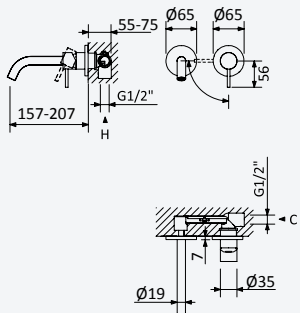

Chrome • Chromé	167 011 9CR
Satinox	167 011 9ST
● Night Sky	167 011 9NS
Pure White	167 011 9PW
Morning Mist	167 011 9MM
Gunmetal	167 011 9MG
● Sunrise	167 011 9SR
Sunset	167 011 9SS
Old Brass • Vieux Laiton	167 011 9LE
Gunmetal PVD	167 011 9GM
Sunrise PVD	167 011 9PR
Sunset PVD	167 011 9PS
Gold PVD	167 011 9PO

200 100 2NO

Option: Spout with 150mm

Option: Bec avec 150mm

Chrome • Chromé	167 012 0CR
Satinox	167 012 0ST
Night Sky	167 012 0NS
Pure White	167 012 0PW
Morning Mist	167 012 0MM
Gunmetal	167 012 0MG
Sunrise	167 012 0SR
Sunset	167 012 0SS
Old Brass • Vieux Laiton	167 012 0LE
Gunmetal PVD	167 012 0GM
Sunrise PVD	167 012 0PR
Sunset PVD	167 012 0PS
Gold PVD	167 012 0PO

200 100 2NO

2 hole wall basin mixer. Spout with 200mm

Mitigeur monocommande mural de 2 trous, pour lavabo. Bec avec 200mm

Chrome • Chromé	167 012 1CR
Satinox	167 012 1ST
● Night Sky	167 012 1NS
Pure White	167 012 1PW
Morning Mist	167 012 1MM
Gunmetal	167 012 1MG
● Sunrise	167 012 1SR
Sunset	167 012 1SS
Old Brass • Vieux Laiton	167 012 1LE
Gunmetal PVD	167 012 1GM
Sunrise PVD	167 012 1PR
Sunset PVD	167 012 1PS
Gold PVD	167 012 1PO

200 100 2NO

Option: Spout with 150mm

Option: Bec avec 150mm

Chrome • Chromé	167 012 2CR
Satinox	167 012 2ST
Night Sky	167 012 2NS
Pure White	167 012 2PW
Morning Mist	167 012 2MM
Gunmetal	167 012 2MG
Sunrise	167 012 2SR
Sunset	167 012 2SS
Old Brass • Vieux Laiton	167 012 2LE
Gunmetal PVD	167 012 2GM
Sunrise PVD	167 012 2PR
Sunset PVD	167 012 2PS
Gold PVD	167 012 2PO

200 100 2NO