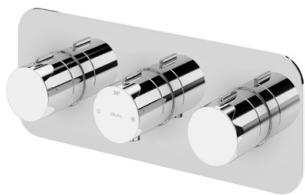

Concealed thermostatic mixer horizontal, with 2 outlets

Mitigeur thermostatique encastré horizontal, avec 2 sorties

Chrome · Chromé	184 440 2CR
Night Sky	184 440 2NS
Pure White	184 440 2PW
Morning Mist	184 440 2MM
Gunmetal	184 440 2MG
Sunrise	184 440 2SR
Sunset	184 440 2SS

INT 610 1NO

Concealed thermostatic mixer horizontal, with 3 outlets

Mitigeur thermostatique encastré horizontal, avec 3 sorties

Chrome · Chromé	184 450 2CR
Night Sky	184 450 2NS
Pure White	184 450 2PW
Morning Mist	184 450 2MM
Gunmetal	184 450 2MG
Sunrise	184 450 2SR
Sunset	184 450 2SS

INT 610 2NO

Concealed thermostatic mixer, with 4 outlets

Mitigeur thermostatique encastré, avec 4 sorties

Chrome · Chromé	184 140 1CR
Night Sky	184 140 1NS
Pure White	184 140 1PW
Morning Mist	184 140 1MM
Gunmetal	184 140 1MG
Sunrise	184 140 1SR
Sunset	184 140 1SS

INT 620 1NO

Concealed thermostatic mixer, with 5 outlets

Mitigeur thermostatique encastré, avec 5 sorties

Chrome · Chromé	184 150 1CR
Night Sky	184 150 1NS
Pure White	184 150 1PW
Morning Mist	184 150 1MM
Gunmetal	184 150 1MG
Sunrise	184 150 1SR
Sunset	184 150 1SS

INT 620 2NO

Concealed thermostatic mixer, with 6 outlets

Mitigeur thermostatique encastré, avec 6 sorties

Chrome · Chromé	184 160 1CR
Night Sky	184 160 1NS
Pure White	184 160 1PW
Morning Mist	184 160 1MM
Gunmetal	184 160 1MG
Sunrise	184 160 1SR
Sunset	184 160 1SS

INT 620 3NO