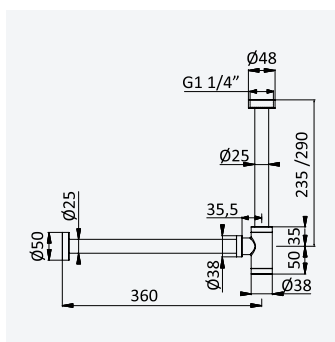

Bottle trap, 1 1/4" - X-Alpha

Siphon 1 1/4" - X-Alpha

Satin stainless steel • Acier inoxydable satiné	186 137 0IS