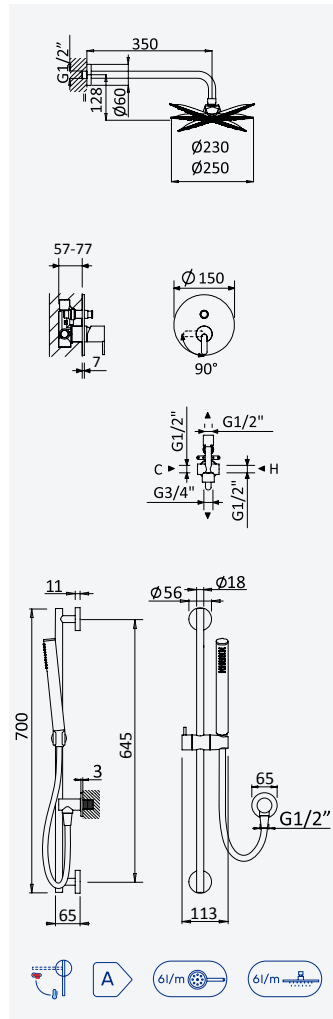

BRUMA AirEcoDrop