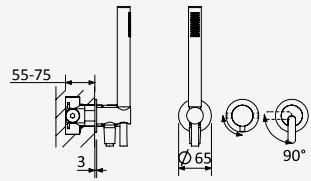

Satin stainless steel • 186 163 1IS
Acier inoxydable satiné

200 220 2NO

Option: Lever 2

Option: Poignée 2

Satin stainless steel • 186 163 2IS
Acier inoxydable satiné

200 220 2NO

Concealed single lever 2 outlets mixer, with handshower set