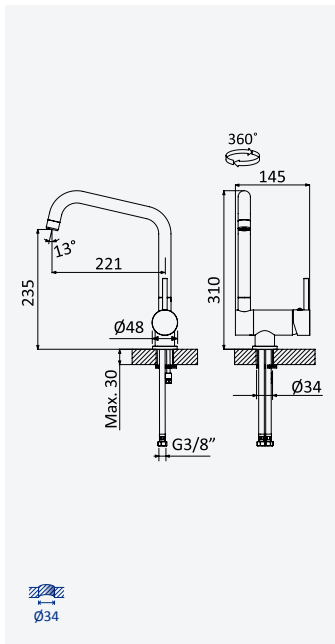

Ø34

Sink mixer, swivel spout - Lusitano

Mitigeur monocommande, bec mobile orientable - Lusitano

Chrome • Chromé

107 059 1CR