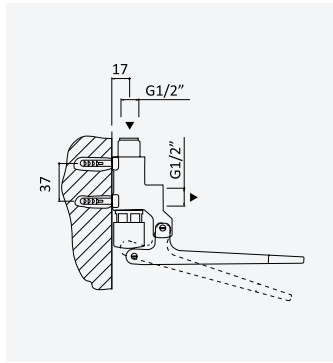

Foot operated tap, wall mounted

Robinet pédale, application mural

Chrome • Chromé

122 000 9CR