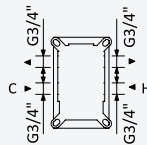

BRUMA AirEcoDrop

Thermostatic concealed shower set with ABS shower head Ø230 mm and Elo handshower set

Kit de douche thermostatique encastré avec douche de tête Ø230 mm en ABS et kit de douchette à main Elo

- Chrome • Chromé 138 780 2CR
- Night Sky 138 780 2NS
- Pure White 138 780 2PW

INT 600 2NO

Option: UltraThin Inox shower head Ø250 mm

Option: Douche de tête UltraThin Ø250 mm, en inox

- Chrome • Chromé 138 780 4CR
- Satinox 138 780 4ST
- Night Sky 138 780 4NS
- Pure White 138 780 4PW
- Morning Mist 138 780 4MM
- Gunmetal 138 780 4MG
- Sunrise 138 780 4SR
- Sunset 138 780 4SS

INT 600 2NO

Thermostatic concealed shower set with inox shower head Ø250 mm with ceiling shower arm 100 mm, Elo handshower set

Kit de douche thermostatique encastré avec douche de tête Ø250 mm en inox avec bras vertical 100 mm, kit de douchette à main Elo

- Chrome • Chromé 138 560 4CR
- Satinox 138 560 4ST
- Night Sky 138 560 4NS
- Pure White 138 560 4PW
- Morning Mist 138 560 4MM
- Gunmetal 138 560 4MG
- Sunrise 138 560 4SR
- Sunset 138 560 4SS

INT 600 2NO