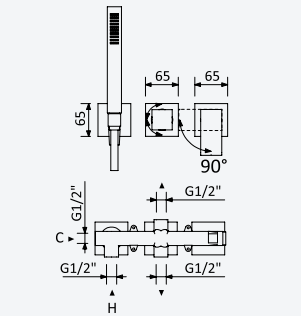

200 240 2NO

Option: Shower head Line (Rain)

Option: Douche de tête Line (Pluie)

Chrome • Chromé	182 411 1CR
Night Sky	182 411 1NS
Pure White	182 411 1PW
Morning Mist	182 411 1MM

200 240 1NO

BRUMA

Concealed shower set with EasyFix overhead shower 300 x 300 mm (Rain) and separate handshower set Quadra