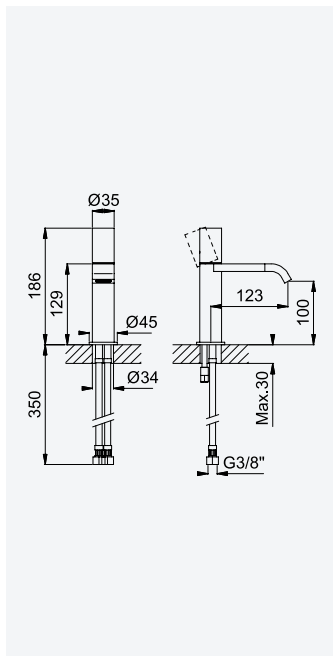

Bidet mixer

Mitigeur monocomande bidet

Chrome • Chromé	189 020 1CR	
Night Sky	189 020 1NS	
Pure White	189 020 1PW	
Morning Mist	189 020 1MM	
Gunmetal	189 020 1MG	
Sunrise	189 020 1SR	
Sunset	189 020 1SS	

Chrome • Chromé	189 100 0CR	189 100 1CR
Night Sky	189 100 0NS	189 100 1NS
Pure White	189 100 0PW	189 100 1PW
Morning Mist	189 100 0MM	189 100 1MM
Gunmetal	189 100 0MG	189 100 1MG
Sunrise	189 100 0SR	189 100 1SR
Sunset	189 100 0SS	189 100 1SS