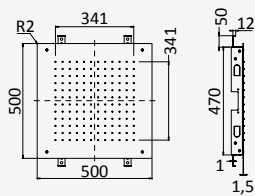

Chrome • Chromé **167 372 8CR** **167 372 9CR**

200 220 1NO

Chrome • Chromé **167 373 0CR** **167 373 2CR**

200 220 1NO

LF

← 500x500 →

Thermostatic concealed shower set with overhead shower (Rain/Cascade) and handshower set - VenusQ