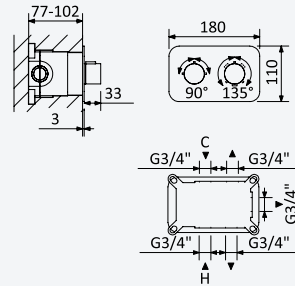

Concealed thermostatic mixer horizontal, with 2 outlets

Mitigeur thermostatique encastré horizontal, avec 2 sorties

Chrome · Chromé	184 440 2CR
Night Sky	184 440 2NS
Pure White	184 440 2PW
Morning Mist	184 440 2MM
Gunmetal	184 440 2MG
Sunrise	184 440 2SR
Sunset	184 440 2SS

INT 610 1NO

Concealed thermostatic mixer horizontal, with 3 outlets

Mitigeur thermostatique encastré horizontal, avec 3 sorties

Chrome · Chromé	184 450 2CR
Night Sky	184 450 2NS
Pure White	184 450 2PW
Morning Mist	184 450 2MM
Gunmetal	184 450 2MG
Sunrise	184 450 2SR
Sunset	184 450 2SS

INT 610 2NO

Concealed thermostatic mixer, with 4 outlets

Mitigeur thermostatique encastré, avec 4 sorties

Chrome · Chromé	184 140 1CR
Night Sky	184 140 1NS
Pure White	184 140 1PW
Morning Mist	184 140 1MM
Gunmetal	184 140 1MG
Sunrise	184 140 1SR
Sunset	184 140 1SS

INT 620 1NO

Concealed thermostatic mixer, with 5 outlets

Mitigeur thermostatique encastré, avec 5 sorties

Chrome · Chromé	184 150 1CR
Night Sky	184 150 1NS
Pure White	184 150 1PW
Morning Mist	184 150 1MM
Gunmetal	184 150 1MG
Sunrise	184 150 1SR
Sunset	184 150 1SS

INT 620 2NO

Concealed thermostatic mixer, with 6 outlets

Mitigeur thermostatique encastré, avec 6 sorties

Chrome · Chromé	184 160 1CR
Night Sky	184 160 1NS
Pure White	184 160 1PW
Morning Mist	184 160 1MM
Gunmetal	184 160 1MG
Sunrise	184 160 1SR
Sunset	184 160 1SS

INT 620 3NO