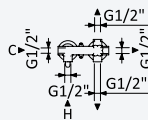

BRUMA AirEcoDrop