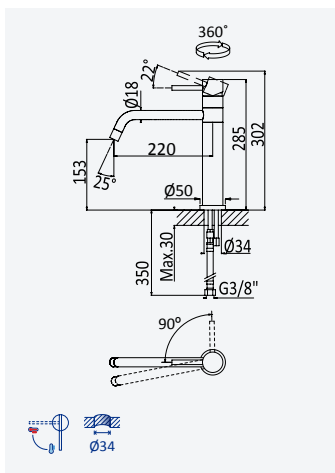

Sink mixer, swivel spout - Lusitano

Mitigeur monocommande, bec mobile - Lusitano

Chrome • Chromé	107 050 1CR
Satinox	107 050 1ST