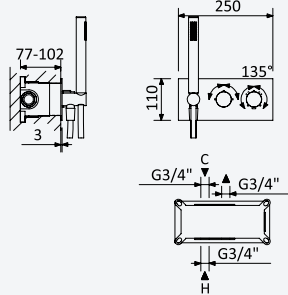

BRUMA AirEcoDrop

BRUMA

Concealed shower set with inox shower head Ø250 mm with ceiling shower arm 100 mm. Elo handshower set

Kit de douche encastré avec douche de tête Ø250 mm en inox avec bras vertical 100 mm, kit de douchette à main Elo

Chrome • Chromé	101 581 2CR
Satinox	101 581 2ST
Night Sky	101 581 2NS
Pure White	101 581 2PW
Morning Mist	101 581 2MM
Gunmetal	101 581 2MG
Sunrise	101 581 2SR
Sunset	101 581 2SS

200 240 1NO

Option: Lever 2

Option: Poignée 2

Chrome • Chromé	101 581 1CR
Satinox	101 581 1ST
Night Sky	101 581 1NS
Pure White	101 581 1PW
Morning Mist	101 581 1MM
Gunmetal	101 581 1MG
Sunrise	101 581 1SR
Sunset	101 581 1SS

200 240 1NO

Option: Thermostatic mixer - VenusQ

Option: Mitigeur thermostatique - VenusQ

Chrome • Chromé	187 490 1CR
Satinox	187 490 1ST
Night Sky	187 490 1NS
Pure White	187 490 1PW
Morning Mist	187 490 1MM
Gunmetal	187 490 1MG
Sunrise	187 490 1SR
Sunset	187 490 1SS

INT 630 1NO

Concealed shower set with Luna inox cascade shower 250 mm and handshower set

Kit de douche encastré avec douche Luna en inox cascade 250 mm et kit de douchette à main

Chrome • Chromé	101 589 2CR
Night Sky	101 589 2NS
Pure White	101 589 2PW
Morning Mist	101 589 2MM

200 240 1NO

Option: Lever 2

Option: Poignée 2

Chrome • Chromé	101 589 1CR
Night Sky	101 589 1NS
Pure White	101 589 1PW
Morning Mist	101 589 1MM

200 240 1NO

Concealed shower set with Flat inox cascade shower 200 mm and handshower set

Kit de douche encastré avec douche Flat en inox cascade 200 mm et kit de douchette à main

Chrome • Chromé	101 588 2CR
Night Sky	101 588 2NS
Pure White	101 588 2PW
Morning Mist	101 588 2MM

200 240 1NO

Option: Lever 2

Option: Poignée 2

Chrome • Chromé	101 588 1CR
Night Sky	101 588 1NS
Pure White	101 588 1PW
Morning Mist	101 588 1MM

200 240 1NO

LU