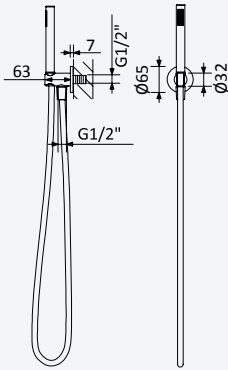

3x

Option: Emotion handshower

Option: Douchette Emotion

Chrome • Chromé 145 591 6CR
Night Sky 145 591 6NS
Pure White 145 591 6PW

Shower set with outlet elbow, metal hose 160cm and ABS Elo handshower - BlueR