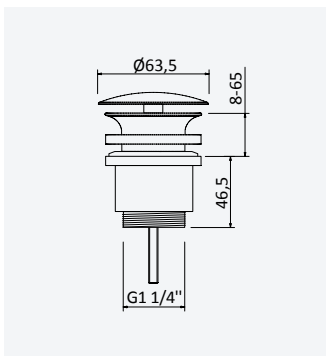

Push-open waste set 1 1/4" with or without overflow

Bonde de vidage à système "clac-clac" 1 1/4" avec ou sans trop-plein

Chrome • Chromé	150 590 2CR
Satinox	150 590 2ST
Night Sky	150 590 2NS
Pure White	150 590 2PW
Morning Mist	150 590 2MM
Gunmetal	150 590 2MG
Sunrise	150 590 2SR
Sunset	150 590 2SS