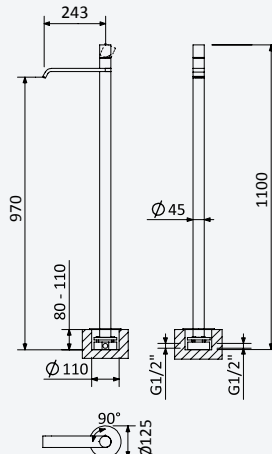

Free-standing single-lever basin mixer

Mitigeur à fixation au sol pour lavabo

	1
Chrome • Chromé	189 790 1CR
Night Sky	189 790 1NS
Pure White	189 790 1PW
Morning Mist	189 790 1MM
Gunmetal	189 790 1MG
Sunrise	189 790 1SR
Sunset	189 790 1SS

INT 320 1NO

	2	3
Chrome • Chromé	189 020 0CR	189 020 2CR
Night Sky	189 020 0NS	189 020 2NS
Pure White	189 020 0PW	189 020 2PW
Morning Mist	189 020 0MM	189 020 2MM
Gunmetal	189 020 0MG	189 020 2MG
Sunrise	189 020 0SR	189 020 2SR
Sunset	189 020 0SS	189 020 2SS

INT 320 1NO