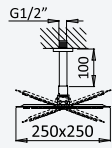

Chrome • Chromé	102 753 1CR
Night Sky	102 753 1NS
Pure White	102 753 1PW
Morning Mist	102 753 1MM
Gunmetal	102 753 1MG
Sunrise	102 753 1SR
Sunset	102 753 1SS

200 220 1NO

BRUMA AirEcoDrop

Concealed horizontal shower set with Inox shower head 250x250 mm, ceiling shower arm 100 mm and separate handshower set Quadra