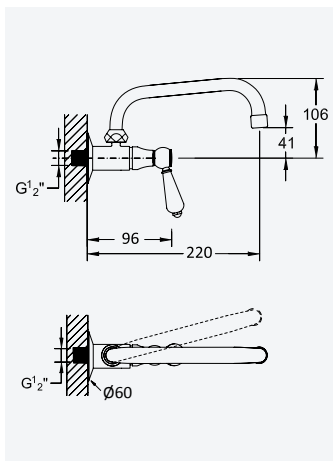

Wall tap swivel spout

Robinet mural, bec haut mobile

Clássico Chrome • Chromé 118 410 0CR