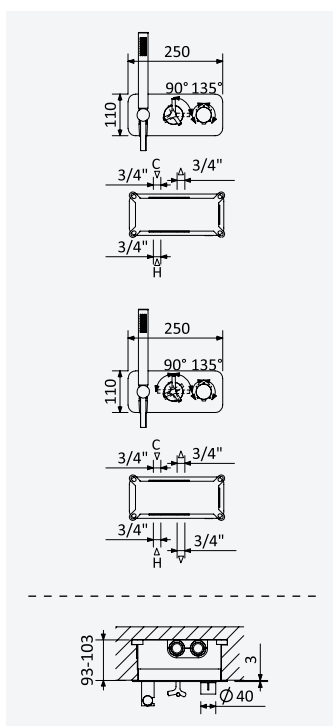

Thermostatic concealed 2 outlets mixer, with handshower set

Mitigeur thermostatique encastré de 2 sorties, avec kit de douchette à main

Chrome • Chromé	191 200 1CR
Night Sky	191 200 1NS
Pure White	191 200 1PW
Morning Mist	191 200 1MM
Gunmetal	191 200 1MG
Sunrise	191 200 1SR
Sunset	191 200 1SS

INT 630 3NO

Thermostatic concealed 3 outlets mixer, with handshower set

Mitigeur thermostatique encastré de 3 sorties, avec kit de douchette à main

Chrome • Chromé	191 280 1CR
Night Sky	191 280 1NS
Pure White	191 280 1PW
Morning Mist	191 280 1MM
Gunmetal	191 280 1MG
Sunrise	191 280 1SR
Sunset	191 280 1SS

INT 630 4NO