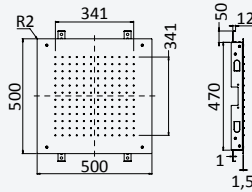

Chrome • Chromé	183 786 1CR
Night Sky	183 786 1NS
Pure White	183 786 1PW
Morning Mist	183 786 1MM

← 380x380 →

INT 630 3NO

UT

BRUMA AirEcoDrop

Progressive concealed shower set with overhead shower ceiling installation 500 x 500 mm, Luna cascade shower and handshower set