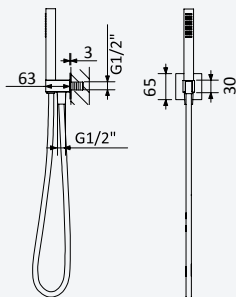

BRUMA AirEcoDrop

BRUMA

Concealed bath-shower set, with shower head 250x250 mm, ceiling shower arm 100 mm, Quadra handshower and bath spout

Kit de bain-douche encastré, avec douche de tête 250x250 mm, avec bras vertical 100 mm, douchette à main Quadra et bec de bain

Chrome • Chromé	102 341 2CR
Night Sky	102 341 2NS
Pure White	102 341 2PW
Morning Mist	102 341 2MM
Gunmetal	102 341 2MG
Sunrise	102 341 2SR
Sunset	102 341 2SS

200 300 2NO

Option: Lever 2

Option: Poignée 2

Chrome • Chromé	102 341 1CR
Night Sky	102 341 1NS
Pure White	102 341 1PW
Morning Mist	102 341 1MM
Gunmetal	102 341 1MG
Sunrise	102 341 1SR
Sunset	102 341 1SS

200 300 2NO

Option: Thermostatic mixer Celsius

Option: Mitigeur thermostatique Celsius

Chrome • Chromé	185 341 2CR
Night Sky	185 341 2NS
Pure White	185 341 2PW
Morning Mist	185 341 2MM
Gunmetal	185 341 2MG
Sunrise	185 341 2SR
Sunset	185 341 2SS

INT 640 2NO

Shower set with outlet elbow, Lux hose 175cm and ABS handshower - Quadra

Garniture de douche avec caude à encastrer, Lux flexible 175cm et douchette en ABS - Quadra

Chrome • Chromé	145 592 4CR

Option: Brass Quadra handshower

Option: Douchette Quadra en laiton

Chrome • Chromé	145 592 5CR
Night Sky	145 592 5NS
Pure White	145 592 5PW
Morning Mist	145 592 5MM
Gunmetal	145 592 5MG
Sunrise	145 592 5SR
Sunset	145 592 5SS