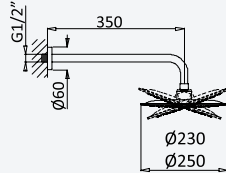

BRUMA AirEcoDrop

Thermostatic concealed shower set with ABS shower head Ø230 mm and Elo handshower set

Kit de douche thermostatique encastré avec douche de tête Ø230 mm en ABS et kit de douchette à main Elo

- Chrome • Chromé 138 780 2CR
- Night Sky 138 780 2NS
- Pure White 138 780 2PW

INT 600 2NO

Option: UltraThin Inox shower head Ø250 mm

Option: Douche de tête UltraThin Ø250 mm, en inox

- Chrome • Chromé 138 780 4CR
- Satinox 138 780 4ST
- Night Sky 138 780 4NS
- Pure White 138 780 4PW
- Morning Mist 138 780 4MM
- Gunmetal 138 780 4MG
- Sunrise 138 780 4SR
- Sunset 138 780 4SS

INT 600 2NO

Thermostatic concealed shower set with inox shower head Ø250 mm with ceiling shower arm 100 mm, Elo handshower set

Kit de douche thermostatique encastré avec douche de tête Ø250 mm en inox avec bras vertical 100 mm, kit de douchette à main Elo

- Chrome • Chromé 138 560 4CR
- Satinox 138 560 4ST
- Night Sky 138 560 4NS
- Pure White 138 560 4PW
- Morning Mist 138 560 4MM
- Gunmetal 138 560 4MG
- Sunrise 138 560 4SR
- Sunset 138 560 4SS

INT 600 2NO