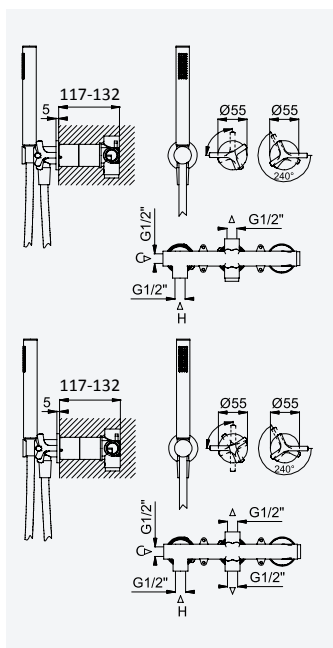

Progressive concealed 2 outlets mixer, with handshower set

Mitigeur progressif encastré de 2 sorties, avec kit de douchette à main

Chrome • Chromé	191 142 1CR
Night Sky	191 142 1NS
Pure White	191 142 1PW
Morning Mist	191 142 1MM
Gunmetal	191 142 1MG
Sunrise	191 142 1SR
Sunset	191 142 1SS

200 240 3NO