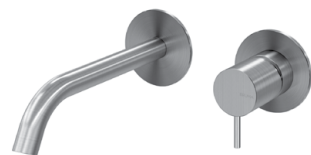

Satin stainless steel • Acier inoxydable satiné **186 010 4IS**

200 100 2NO

Option: Spout with 150mm

Option: Bec avec 150mm

Satin stainless steel • Acier inoxydable satiné **186 850 1IS**

200 100 2NO

2 hole wall basin mixer. Spout with 200mm - M2