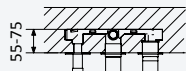

BRUMA AirEcoDrop