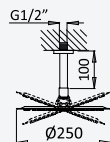

BRUMA AirEcoDrop

Thermostatic concealed shower set with ABS shower head Ø230 mm and Elo handshower set

Kit de douche thermostatique encastré avec douche de tête Ø230 mm en ABS et kit de douchette à main Elo

- Chrome • Chromé 138 780 2CR
- Night Sky 138 780 2NS
- Pure White 138 780 2PW

INT 600 2NO

Option: UltraThin Inox shower head Ø250 mm

Option: Douche de tête UltraThin Ø250 mm, en inox

- Chrome • Chromé 138 780 4CR
- Satinox 138 780 4ST
- Night Sky 138 780 4NS
- Pure White 138 780 4PW
- Morning Mist 138 780 4MM
- Gunmetal 138 780 4MG
- Sunrise 138 780 4SR
- Sunset 138 780 4SS

INT 600 2NO

Thermostatic concealed shower set with inox shower head Ø250 mm with ceiling shower arm 100 mm, Elo handshower set

Kit de douche thermostatique encastré avec douche de tête Ø250 mm en inox avec bras vertical 100 mm, kit de douchette à main Elo

- Chrome • Chromé 138 560 4CR
- Satinox 138 560 4ST
- Night Sky 138 560 4NS
- Pure White 138 560 4PW
- Morning Mist 138 560 4MM
- Gunmetal 138 560 4MG
- Sunrise 138 560 4SR
- Sunset 138 560 4SS

INT 600 2NO