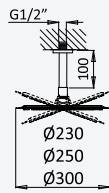

BRUMA

Concealed shower set with ABS shower head Ø230 mm with ceiling shower arm 100 mm, Elo handshower set

Kit de douche encastré avec douche de tête Ø230 mm en ABS avec bras vertical 100 mm, kit de douchette à main Elo

Chrome • Chromé	167 371 3CR	167 371 4CR
Night Sky	167 371 3NS	167 371 4NS
Pure White	167 371 3PW	167 371 4PW

200 240 1NO

Concealed shower set with Inox shower head Ø250 mm with ceiling shower arm 100 mm, Elo handshower set

Kit de douche encastré avec douche de tête Ø250 mm en Inox avec bras vertical 100 mm, kit de douchette à main Elo

Chrome • Chromé	167 371 5CR	167 371 6CR
Satinox	167 371 5ST	167 371 6ST
Night Sky	167 371 5NS	167 371 6NS
Pure White	167 371 5PW	167 371 6PW
Morning Mist	167 371 5MM	167 371 6MM
Gunmetal	167 371 5MG	167 371 6MG
Sunrise	167 371 5SR	167 371 6SR
Sunset	167 371 5SS	167 371 6SS
Old Brass • Vieux Laiton	167 371 5LE	167 371 6LE

200 240 1NO

Chrome • Chromé	167 371 7CR	167 371 8CR
Satinox	167 371 7ST	167 371 8ST
Night Sky	167 371 7NS	167 371 8NS
Pure White	167 371 7PW	167 371 8PW
Morning Mist	167 371 7MM	167 371 8MM
Gunmetal	167 371 7MG	167 371 8MG
Sunrise	167 371 7SR	167 371 8SR
Sunset	167 371 7SS	167 371 8SS

200 240 1NO

Concealed shower set with Inox shower head Ø300 mm with ceiling shower arm 100 mm, Elo handshower set

Kit de douche encastré avec douche de tête Ø300 mm en Inox avec bras vertical 100 mm, kit de douchette à main Elo

Chrome • Chromé	167 371 9CR	167 372 0CR
Satinox	167 371 9ST	167 372 0ST
Night Sky	167 371 9NS	167 372 0NS
Pure White	167 371 9PW	167 372 0PW
Morning Mist	167 371 9MM	167 372 0MM
Gunmetal	167 371 9MG	167 372 0MG
Sunrise	167 371 9SR	167 372 0SR
Sunset	167 371 9SS	167 372 0SS
Old Brass • Vieux Laiton	167 371 9LE	167 372 0LE

200 240 1NO