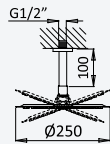

BRUMA AirEcoDrop