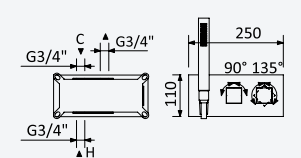

Option: Steel shower head for ceiling installation, 380x380 mm (Rain)

Option: Douche de tête en INOX, pour montage plafond, 380x380 mm (Pluie)

← 380x380 →

- Chrome • Chromé 185 486 2CR
- Night Sky 185 486 2NS
- Pure White 185 486 2PW
- Morning Mist 185 486 2MM

INT 630 1NO