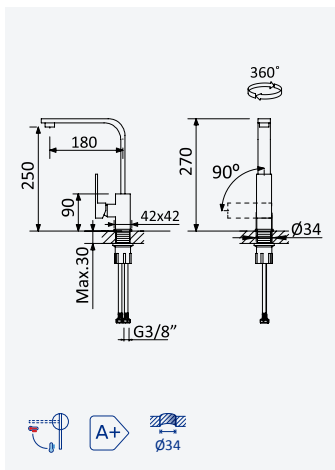

**Sink mixer, swivel spout - Lusitano***Mitigeur monocommande, bec mobile - Lusitano*

Chrome • Chromé	107 050 1CR
Satinox	107 050 1ST

**Sink mixer, swivel spout - Quadra***Mitigeur monocommande, bec mobile - Quadra*