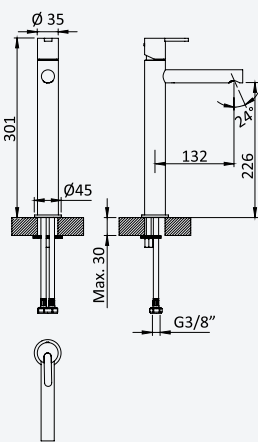

Basin mixer for free-standing basins

Mitigeur lavabo version réhaussée

Chrome • Chromé	167 001 7CR	167 000 4CR
Satinox	167 001 7ST	167 000 4ST
• Night Sky	167 001 7NS	167 000 4NS
Pure White	167 001 7PW	167 000 4PW
Morning Mist	167 001 7MM	167 000 4MM
Gunmetal	167 001 7MG	167 000 4MG
• Sunrise	167 001 7SR	167 000 4SR
Sunset	167 001 7SS	167 000 4SS
Old Brass • Vieux Laiton	167 001 7LE	167 000 4LE
Gunmetal PVD	167 001 7GM	167 000 4GM
Sunrise PVD	167 001 7PR	167 000 4PR
Sunset PVD	167 001 7PS	167 000 4PS
Gold PVD	167 001 7PO	167 000 4PO

Chrome • Chromé	167 001 8CR	167 001 9CR
Satinox	167 001 8ST	167 001 9ST
Night Sky	167 001 8NS	167 001 9NS
Pure White	167 001 8PW	167 001 9PW
Morning Mist	167 001 8MM	167 001 9MM
Gunmetal	167 001 8MG	167 001 9MG
Sunrise	167 001 8SR	167 001 9SR
Sunset	167 001 8SS	167 001 9SS
Gunmetal PVD	167 001 8GM	167 001 9GM
Sunrise PVD	167 001 8PR	167 001 9PR
Sunset PVD	167 001 8PS	167 001 9PS
Gold PVD	167 001 8PO	167 001 9PO