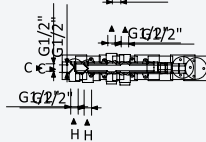

BRUMA AirEcoDrop

BRUMA

Concealed bath-shower set, with shower head 250x250 mm, ceiling shower arm 100 mm, Quadra handshower and bath spout

Kit de bain-douche encastré, avec douche de tête 250x250 mm, avec bras vertical 100 mm, douchette à main Quadra et bec de bain

Chrome • Chromé	102 341 2CR
Night Sky	102 341 2NS
Pure White	102 341 2PW
Morning Mist	102 341 2MM
Gunmetal	102 341 2MG
Sunrise	102 341 2SR
Sunset	102 341 2SS

200 300 2NO

Option: Lever 2

Option: Poignée 2

Chrome • Chromé	102 341 1CR
Night Sky	102 341 1NS
Pure White	102 341 1PW
Morning Mist	102 341 1MM
Gunmetal	102 341 1MG
Sunrise	102 341 1SR
Sunset	102 341 1SS

200 300 2NO