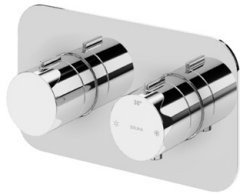

Concealed thermostatic mixer horizontal, with 2 outlets

Mitigeur thermostatique encastré horizontal, avec 2 sorties

Chrome · Chromé	184 440 2CR
Night Sky	184 440 2NS
Pure White	184 440 2PW
Morning Mist	184 440 2MM
Gunmetal	184 440 2MG
Sunrise	184 440 2SR
Sunset	184 440 2SS

INT 610 1NO

Concealed thermostatic mixer horizontal, with 3 outlets

Mitigeur thermostatique encastré horizontal, avec 3 sorties

Chrome · Chromé	184 450 2CR
Night Sky	184 450 2NS
Pure White	184 450 2PW
Morning Mist	184 450 2MM
Gunmetal	184 450 2MG
Sunrise	184 450 2SR
Sunset	184 450 2SS

INT 610 2NO

Concealed thermostatic mixer, with 4 outlets

Mitigeur thermostatique encastré, avec 4 sorties

Chrome · Chromé	184 140 1CR
Night Sky	184 140 1NS
Pure White	184 140 1PW
Morning Mist	184 140 1MM
Gunmetal	184 140 1MG
Sunrise	184 140 1SR
Sunset	184 140 1SS

INT 620 1NO

Concealed thermostatic mixer, with 5 outlets

Mitigeur thermostatique encastré, avec 5 sorties

Chrome · Chromé	184 150 1CR
Night Sky	184 150 1NS
Pure White	184 150 1PW
Morning Mist	184 150 1MM
Gunmetal	184 150 1MG
Sunrise	184 150 1SR
Sunset	184 150 1SS

INT 620 2NO

Concealed thermostatic mixer, with 6 outlets

Mitigeur thermostatique encastré, avec 6 sorties

Chrome · Chromé	184 160 1CR
Night Sky	184 160 1NS
Pure White	184 160 1PW
Morning Mist	184 160 1MM
Gunmetal	184 160 1MG
Sunrise	184 160 1SR
Sunset	184 160 1SS

INT 620 3NO