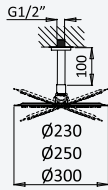

BRUMA AirEcoDrop

Concealed shower set with ABS shower head Ø230 mm with ceiling shower arm 100 mm and Elo handshower set

Kit de douche encastré avec douche de tête Ø230 mm en ABS, avec bras vertical 100 mm et kit de douchette à main Elo

	1	2
Chrome • Chromé	167 540 1CR	167 540 2CR
Night Sky	167 540 1NS	167 540 2NS
Pure White	167 540 1PW	167 540 2PW

200 210 1NO

Concealed shower set with Inox shower head Ø250 mm with ceiling shower arm 100 mm and Elo handshower set

Kit de douche encastré avec douche de tête Ø250 mm en Inox, avec bras vertical 100 mm et kit de douchette à main Elo

	1	2
Chrome • Chromé	167 542 1CR	167 542 2CR
Satinox	167 542 1ST	167 542 2ST
Night Sky	167 542 1NS	167 542 2NS
Pure White	167 542 1PW	167 542 2PW
Morning Mist	167 542 1MM	167 542 2MM
Gunmetal	167 542 1MG	167 542 2MG
Sunrise	167 542 1SR	167 542 2SR
Sunset	167 542 1SS	167 542 2SS
Old Brass • Vieux Laiton	167 542 1LE	167 542 2LE

200 210 1NO

Concealed shower set with Inox shower head Ø300 mm with ceiling shower arm 100 mm and Elo handshower set

Kit de douche encastré avec douche de tête Ø300 mm en Inox, avec bras vertical 100 mm et kit de douchette à main Elo

	1	2
Chrome • Chromé	167 543 1CR	167 543 2CR
Satinox	167 543 1ST	167 543 2ST
Night Sky	167 543 1NS	167 543 2NS
Pure White	167 543 1PW	167 543 2PW
Morning Mist	167 543 1MM	167 543 2MM
Gunmetal	167 543 1MG	167 543 2MG
Sunrise	167 543 1SR	167 543 2SR
Sunset	167 543 1SS	167 543 2SS
Old Brass • Vieux Laiton	167 543 1LE	167 543 2LE

200 210 1NO