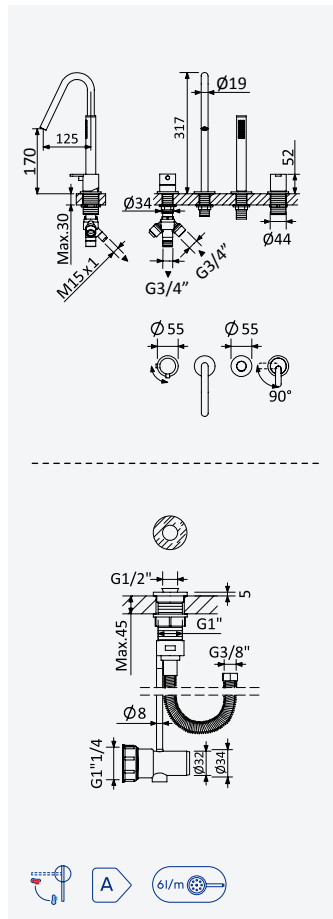

Deck-mounted 4-hole single-lever bath/shower mixer

Mitigeur monocommande Bain/Douche 4 trous

Satin stainless steel •
Acier inoxydable satiné

186 990 11S

Option: Lever 2

Option: Poignée 2

Satin stainless steel •
Acier inoxydable satiné

186 990 21S

Integrated outlet for splash water, grey Lux shower hose with colored fittings - X-Alpha

Bac de récupération des eaux de ruissellement, flexible Lux gris avec garnitures colorées - X-Alpha

Satin stainless steel •
Acier inoxydable satiné

186 801 01S