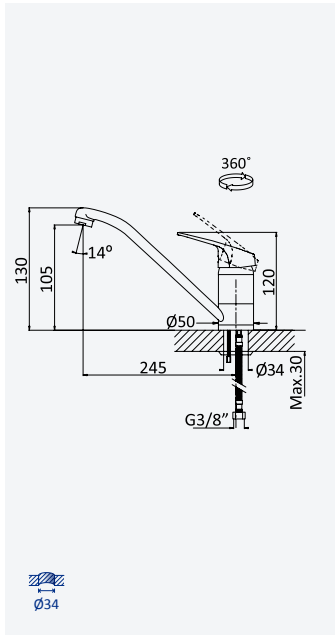

Ø34

Sink mixer, swivel spout - Mustang

Mitigeur monocommande, bec mobile - Mustang

Chrome • Chromé

116 051 1CR