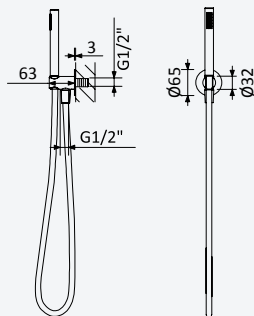

Option: Lux hose 175cm and brass Elo handshower

Option: Flexible Lux 175cm et douchette Elo en laiton

Chrome • Chromé	145 593 2CR
Satinox	145 593 2ST
Night Sky	145 593 2NS
Pure White	145 593 2PW
Morning Mist	145 593 2MM
Gunmetal	145 593 2MG
Sunrise	145 593 2SR
Sunset	145 593 2SS