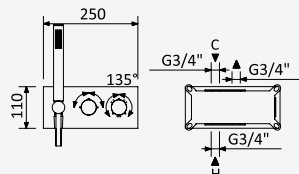

Thermostatic concealed shower set with Line Cascade shower (Rain/Cascade) and handshower set - VenusQ

Thermostatique kit douche encastré avec douche Line Cascade (Pluie/Cascade) et kit de douche à main - VenusQ

Chrome · Chromé	187 485 2CR
Night Sky	187 485 2NS
Pure White	187 485 2PW
Morning Mist	187 485 2MM

Option: Shower head Line (Rain)

Option: Douche de tête Line (Pluie)

Chrome · Chromé	187 484 2CR
Satinox	187 484 2ST
Night Sky	187 484 2NS
Pure White	187 484 2PW
Morning Mist	187 484 2MM