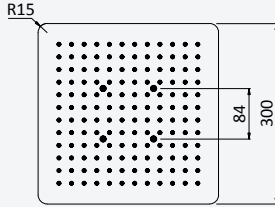

200 220 1NO

Option: Lever 2

Option: Poignée 2

Chrome • Chromé	102 415 1CR
Night Sky	102 415 1NS
Pure White	102 415 1PW
Morning Mist	102 415 1MM

200 220 1NO

ES

Concealed shower set with EasyFix overhead shower 300x300 mm (Rain) and separate handshower set Quadra