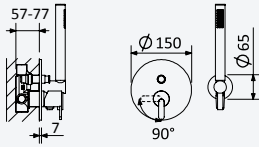

BRUMA AirEcoDrop

Concealed shower set with ABS shower head Ø230 mm with ceiling shower arm 100 mm and Elo handshower set

Kit de douche encastré avec douche de tête Ø230 mm en ABS, avec bras vertical 100 mm et kit de douchette à main Elo

	1	2
Chrome • Chromé	167 540 1CR	167 540 2CR
Night Sky	167 540 1NS	167 540 2NS
Pure White	167 540 1PW	167 540 2PW

200 210 1NO

Concealed shower set with Inox shower head Ø250 mm with ceiling shower arm 100 mm and Elo handshower set

Kit de douche encastré avec douche de tête Ø250 mm en Inox, avec bras vertical 100 mm et kit de douchette à main Elo

	1	2
Chrome • Chromé	167 542 1CR	167 542 2CR
Satinox	167 542 1ST	167 542 2ST
Night Sky	167 542 1NS	167 542 2NS
Pure White	167 542 1PW	167 542 2PW
Morning Mist	167 542 1MM	167 542 2MM
Gunmetal	167 542 1MG	167 542 2MG
Sunrise	167 542 1SR	167 542 2SR
Sunset	167 542 1SS	167 542 2SS
Old Brass • Vieux Laiton	167 542 1LE	167 542 2LE

200 210 1NO

Concealed shower set with Inox shower head Ø300 mm with ceiling shower arm 100 mm and Elo handshower set

Kit de douche encastré avec douche de tête Ø300 mm en Inox, avec bras vertical 100 mm et kit de douchette à main Elo

	1	2
Chrome • Chromé	167 543 1CR	167 543 2CR
Satinox	167 543 1ST	167 543 2ST
Night Sky	167 543 1NS	167 543 2NS
Pure White	167 543 1PW	167 543 2PW
Morning Mist	167 543 1MM	167 543 2MM
Gunmetal	167 543 1MG	167 543 2MG
Sunrise	167 543 1SR	167 543 2SR
Sunset	167 543 1SS	167 543 2SS
Old Brass • Vieux Laiton	167 543 1LE	167 543 2LE

200 210 1NO