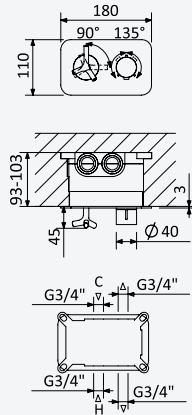

Concealed thermostatic mixer, with 2 outlets

Mitigeur thermostatique encastré, avec 2 sorties

Chrome • Chromé	191 622 1CR
Night Sky	191 622 1NS
Pure White	191 622 1PW
Morning Mist	191 622 1MM
Gunmetal	191 622 1MG
Sunrise	191 622 1SR
Sunset	191 622 1SS

INT 610 3NO

Concealed thermostatic mixer, with 3 outlets

Mitigeur thermostatique encastré, avec 3 sorties

Chrome • Chromé	191 623 1CR
Night Sky	191 623 1NS
Pure White	191 623 1PW
Morning Mist	191 623 1MM
Gunmetal	191 623 1MG
Sunrise	191 623 1SR
Sunset	191 623 1SS

INT 610 4NO

Concealed thermostatic mixer, with 4 outlets

Mitigeur thermostatique encastré, avec 4 sorties

Chrome • Chromé	191 634 1CR
Night Sky	191 634 1NS
Pure White	191 634 1PW
Morning Mist	191 634 1MM
Gunmetal	191 634 1MG
Sunrise	191 634 1SR
Sunset	191 634 1SS

INT 620 4NO

Concealed thermostatic mixer, with 5 outlets

Mitigeur thermostatique encastré, avec 5 sorties

Chrome • Chromé	191 635 1CR
Night Sky	191 635 1NS
Pure White	191 635 1PW
Morning Mist	191 635 1MM
Gunmetal	191 635 1MG
Sunrise	191 635 1SR
Sunset	191 635 1SS

INT 620 5NO