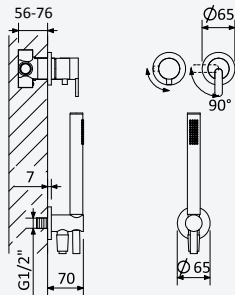

BRUMA

Concealed horizontal shower set with ABS shower head Ø230 mm, ceiling shower arm 100 mm and separate handshower set Elo

Kit de douche horizontale encastré, avec douche de tête Ø230 mm en ABS, bras vertical 100 mm et kit de douchette à main séparé Elo

Chrome • Chromé	167 370 2CR	167 370 3CR
Night Sky	167 370 2NS	167 370 3NS
Pure White	167 370 2PW	167 370 3PW

200 220 1NO

Concealed horizontal shower set with Inox shower head Ø250 mm, ceiling shower arm 100 mm and separate handshower set Elo

Kit de douche horizontale encastré, avec douche de tête Ø250 mm en Inox, bras vertical 100 mm et kit de douchette à main séparé Elo

Chrome • Chromé	167 370 4CR	167 370 5CR
Satinox	167 370 4ST	167 370 5ST
Night Sky	167 370 4NS	167 370 5NS
Pure White	167 370 4PW	167 370 5PW
Morning Mist	167 370 4MM	167 370 5MM
Gunmetal	167 370 4MG	167 370 5MG
Sunrise	167 370 4SR	167 370 5SR
Sunset	167 370 4SS	167 370 5SS
Old Brass • Vieux Laiton	167 370 4LE	167 370 5LE

200 220 1NO

Chrome • Chromé	167 370 6CR	167 370 7CR
Satinox	167 370 6ST	167 370 7ST
Night Sky	167 370 6NS	167 370 7NS
Pure White	167 370 6PW	167 370 7PW
Morning Mist	167 370 6MM	167 370 7MM
Gunmetal	167 370 6MG	167 370 7MG
Sunrise	167 370 6SR	167 370 7SR
Sunset	167 370 6SS	167 370 7SS

200 220 1NO

Concealed horizontal shower set with Inox shower head Ø300 mm, ceiling shower arm 100 mm and separate handshower set Elo

Kit de douche horizontale encastré, avec douche de tête Ø300 mm en Inox, bras vertical 100 mm et kit de douchette à main séparé Elo

Chrome • Chromé	167 370 8CR	167 370 9CR
Satinox	167 370 8ST	167 370 9ST
Night Sky	167 370 8NS	167 370 9NS
Pure White	167 370 8PW	167 370 9PW
Morning Mist	167 370 8MM	167 370 9MM
Gunmetal	167 370 8MG	167 370 9MG
Sunrise	167 370 8SR	167 370 9SR
Sunset	167 370 8SS	167 370 9SS
Old Brass • Vieux Laiton	167 370 8LE	167 370 9LE

200 220 1NO

Chrome • Chromé	167 371 0CR	167 371 2CR
Satinox	167 371 0ST	167 371 2ST
Night Sky	167 371 0NS	167 371 2NS
Pure White	167 371 0PW	167 371 2PW
Morning Mist	167 371 0MM	167 371 2MM
Gunmetal	167 371 0MG	167 371 2MG
Sunrise	167 371 0SR	167 371 2SR
Sunset	167 371 0SS	167 371 2SS

200 220 1NO