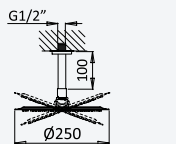

BRUMA AirEcoDrop