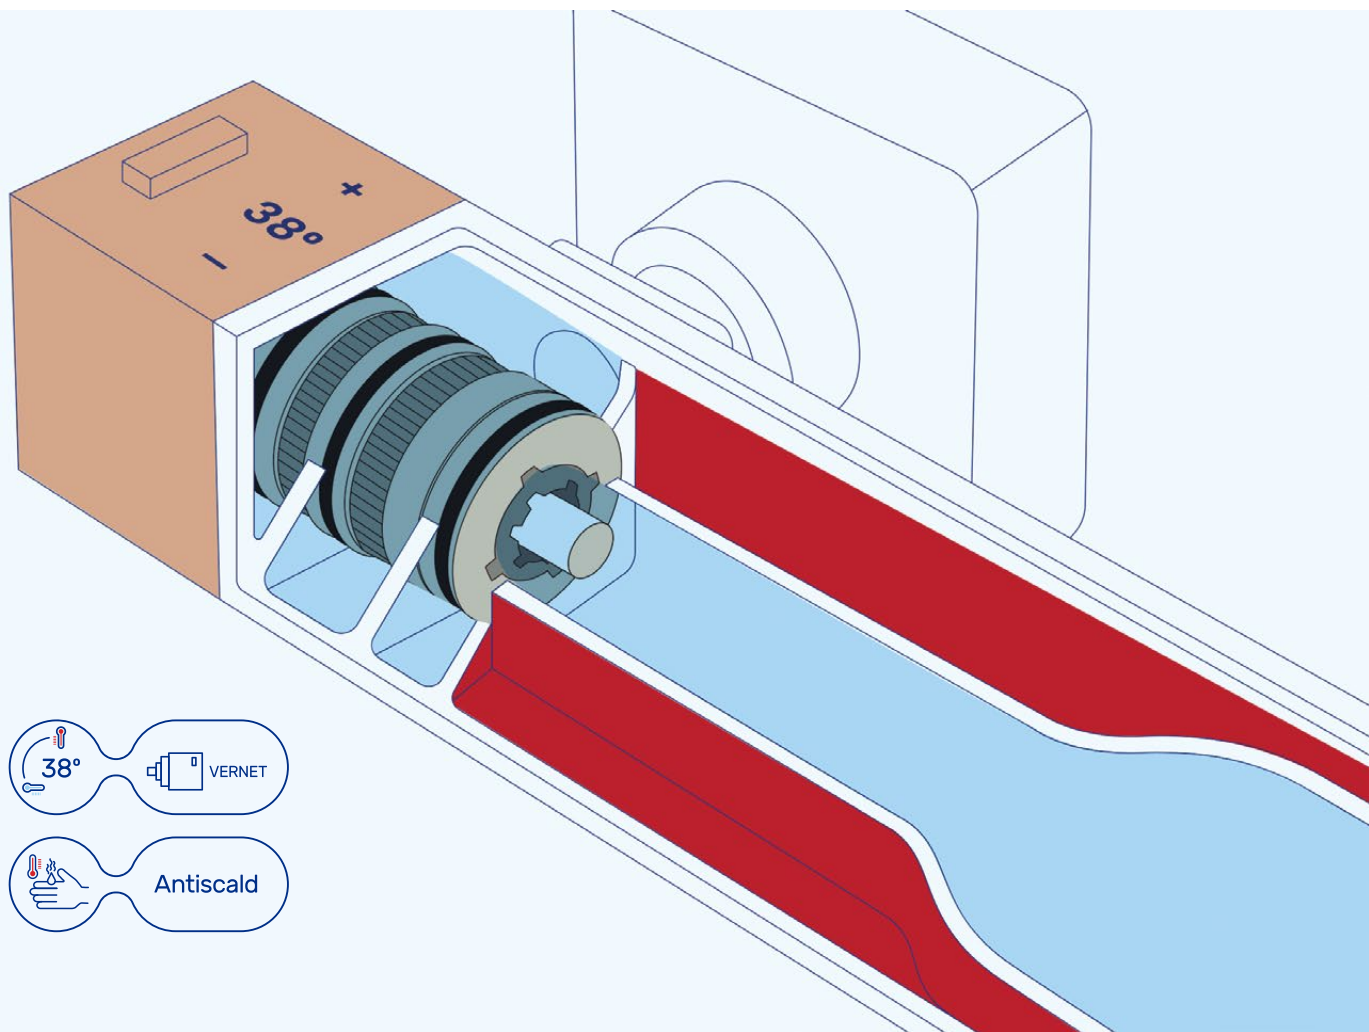

BRUMA thermostatic water taps offer a greater level of comfort and safety in daily tasks, also contributing to greater water and energy savings through the efficiency of their innovative operation.

In order to prevent the risk of possible scalding, the **SafeStop safety button blocks** the rotation of the handle at 38°C.

In the event of a cold water failure, the **AntiScald system** automatically switches off the hot water flow, ensuring the user's protection.

By ensuring smooth, precise and stable control of temperature and water flow, the sophistication of these water taps provides a more pleasant, immersive and relaxing shower experience.

L'innovation au service de la douceur et de la sécurité

Les robinets thermostatiques BRUMA offrent un plus grand niveau de confort et de sécurité dans les tâches quotidiennes, contribuant également à une plus grande économie d'eau et d'énergie grâce à l'efficacité de leur fonctionnement innovant.

Afin d'éviter tout risque de brûlures, le bouton de sécurité **SafeStop bloque** la rotation de la poignée à 38°C.

En cas de panne d'eau froide, le **système AntiScald coupe** automatiquement l'eau chaude, assurant ainsi la protection de l'utilisateur.

En assurant un contrôle en douceur, précis et stable de la température et du débit d'eau, la sophistication de ces robinets offre une expérience de douche plus agréable, immersive et relaxante.

VERNET

Antiscald