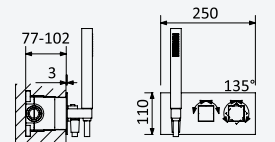

Thermostatic concealed shower set with overhead shower (Rain/Cascade) and handshower set - Celsius

Thermostatique kit douche encastré avec douche pour plafond (Pluie/Cascade) et kit de douchette à main - Celsius

← 500x500 →

Chrome • Chromé 185 488 2CR
Night Sky 185 488 2NS
Pure White 185 488 2PW
Morning Mist 185 488 2MM

INT 630 2NO

Option: Steel shower head for ceiling installation, 500x500 mm (Rain)

Option: Douche de tête en INOX, pour montage plafond, 500x500 mm (Pluie)

← 500x500 →

Chrome • Chromé 185 487 2CR
Night Sky 185 487 2NS
Pure White 185 487 2PW
Morning Mist 185 487 2MM

INT 630 1NO

Option: Steel shower head for ceiling installation, 380x380 mm (Rain)

Option: Douche de tête en INOX, pour montage plafond, 380x380 mm (Pluie)

← 380x380 →

Chrome • Chromé 185 486 2CR
Night Sky 185 486 2NS
Pure White 185 486 2PW
Morning Mist 185 486 2MM

INT 630 1NO