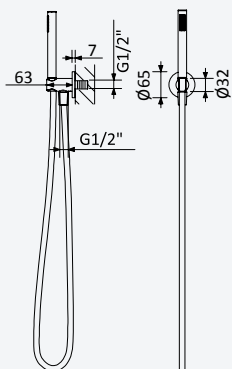

Chrome · Chromé	193 250 1CR
Night Sky	193 250 1NS
Pure White	193 250 1PW
Morning Mist	193 250 1MM
Gunmetal	193 250 1MG
Sunrise	193 250 1SR
Sunset	193 250 1SS

200 300 2NO

Shower set with outlet elbow, metal hose 160cm and ABS Elo handshower - BlueR