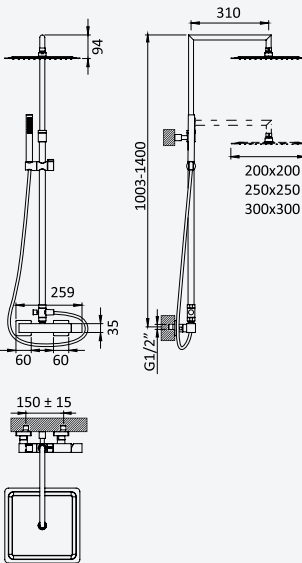

Single-lever shower mixer

Mitigeur monocommande douche

Chrome • Chromé	102 040 2CR
Night Sky	102 040 2NS
Pure White	102 040 2PW
Morning Mist	102 040 2MM
Gunmetal	102 040 2MG
Sunrise	102 040 2SR
Sunset	102 040 2SS

Option: Lever 2

Option: Poignée 2

Chrome • Chromé	102 040 1CR
Night Sky	102 040 1NS
Pure White	102 040 1PW
Morning Mist	102 040 1MM
Gunmetal	102 040 1MG
Sunrise	102 040 1SR
Sunset	102 040 1SS

Shower system for wall mounting with adjustable ABS head shower 200x200mm and shower rail

Colonne de douche system, avec douche de tête en ABS 200x200mm réglable et barre de douche

Chrome • Chromé	102 278 2CR
Night Sky	102 278 2NS
Pure White	102 278 2PW
Morning Mist	102 278 2MM
Gunmetal	102 278 2MG
Sunrise	102 278 2SR
Sunset	102 278 2SS

Option: Lever 2

Option: Poignée 2

Chrome • Chromé	102 278 1CR
Night Sky	102 278 1NS
Pure White	102 278 1PW
Morning Mist	102 278 1MM
Gunmetal	102 278 1MG
Sunrise	102 278 1SR
Sunset	102 278 1SS

Shower system for wall mounting with adjustable inox head shower 250x250mm and shower rail

Colonne de douche system, avec douche de tête 250x250mm en inox, réglable et barre de douche

Chrome • Chromé	102 276 2CR
Night Sky	102 276 2NS
Pure White	102 276 2PW
Morning Mist	102 276 2MM
Gunmetal	102 276 2MG
Sunrise	102 276 2SR
Sunset	102 276 2SS

Option: Lever 2

Option: Poignée 2

Chrome • Chromé	102 276 1CR
Night Sky	102 276 1NS
Pure White	102 276 1PW
Morning Mist	102 276 1MM
Gunmetal	102 276 1MG
Sunrise	102 276 1SR
Sunset	102 276 1SS

Shower system for wall mounting with adjustable inox head shower 300x300mm and shower rail

Colonne de douche system, avec douche de tête 300x300mm en inox, réglable et barre de douche

Chrome • Chromé	102 279 2CR
Night Sky	102 279 2NS
Pure White	102 279 2PW
Morning Mist	102 279 2MM
Gunmetal	102 279 2MG
Sunrise	102 279 2SR
Sunset	102 279 2SS

Option: Lever 2

Option: Poignée 2