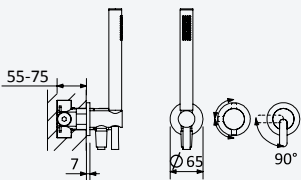

Concealed shower set with Line Cascade shower (Rain/Cascade) and handshower set

Kit douche encastré avec douche Line Cascade (Pluie/Cascade) et kit de douchette à main

Chrome • Chromé	167 362 5CR	167 362 6CR
Night Sky	167 362 5NS	167 362 6NS
Pure White	167 362 5PW	167 362 6PW
Morning Mist	167 362 5MM	167 362 6MM

200 240 2NO

Chrome • Chromé	167 362 7CR	167 362 8CR
Night Sky	167 362 7NS	167 362 8NS
Pure White	167 362 7PW	167 362 8PW
Morning Mist	167 362 7MM	167 362 8MM

200 240 2NO

Concealed shower set with Line shower (Rain) and handshower set

Kit douche encastré avec douche Line (Pluie) et kit de douchette à main

Chrome • Chromé	167 362 9CR	167 363 0CR
Satinox	167 362 9ST	167 363 0ST
Night Sky	167 362 9NS	167 363 0NS
Pure White	167 362 9PW	167 363 0PW
Morning Mist	167 362 9MM	167 363 0MM

200 240 1NO

Chrome • Chromé	167 363 2CR	167 363 3CR
Satinox	167 363 2ST	167 363 3ST
Night Sky	167 363 2NS	167 363 3NS
Pure White	167 363 2PW	167 363 3PW
Morning Mist	167 363 2MM	167 363 3MM

200 240 1NO