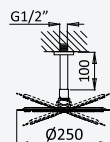

Chrome · Chromé	193 250 1CR
Night Sky	193 250 1NS
Pure White	193 250 1PW
Morning Mist	193 250 1MM
Gunmetal	193 250 1MG
Sunrise	193 250 1SR
Sunset	193 250 1SS

200 300 2NO

Shower set with outlet elbow, metal hose 160cm and ABS Elo handshower - BlueR