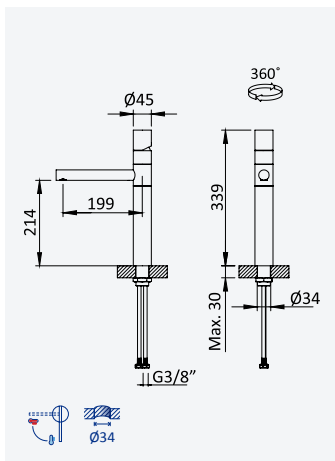

Sink mixer, swivel spout - Lusa

Mitigeur monocommande, bec mobile - Lusa

Chrome • Chromé	101 050 2CR
Satinox	101 050 2ST

Option: Lever 2

Option: Poignée 2

Chrome • Chromé	101 050 1CR
Satinox	101 050 1ST