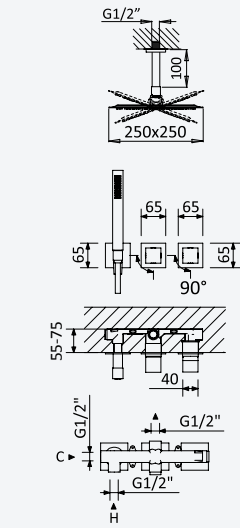

BRUMA AirEcoDrop

BRUMA

Concealed shower set, with inox shower head 250x250 mm with ceiling shower arm 100 mm, Quadra handshower set

Kit de douche encastré, avec douche de tête 250x250 mm en inox avec bras vertical 100 mm, kit de douchette à main Quadra

Chrome • Chromé	102 580 2CR
Night Sky	102 580 2NS
Pure White	102 580 2PW
Morning Mist	102 580 2MM
Gunmetal	102 580 2MG
Sunrise	102 580 2SR
Sunset	102 580 2SS

200 240 1NO

Option: Lever 2
Option: Poignée 2

Chrome • Chromé	102 580 1CR
Night Sky	102 580 1NS
Pure White	102 580 1PW
Morning Mist	102 580 1MM
Gunmetal	102 580 1MG
Sunrise	102 580 1SR
Sunset	102 580 1SS

200 240 1NO

Option: Thermostatic mixer Celsius

Option: Mitigeur thermostatique Celsius

Chrome • Chromé	185 601 2CR
Night Sky	185 601 2NS
Pure White	185 601 2PW
Morning Mist	185 601 2MM
Gunmetal	185 601 2MG
Sunrise	185 601 2SR
Sunset	185 601 2SS

INT 630 1NO

Concealed shower set with Line shower (Rain) and separate handshower set Quadra

Kit douche encastré avec douche Line (Pluie) et kit de douchette à main séparé Quadra

Chrome • Chromé	102 415 2CR
Night Sky	102 415 2NS
Pure White	102 415 2PW
Morning Mist	102 415 2MM

200 220 1NO

Option: Lever 2

Option: Poignée 2

Chrome • Chromé	102 415 1CR
Night Sky	102 415 1NS
Pure White	102 415 1PW
Morning Mist	102 415 1MM

200 220 1NO

ES