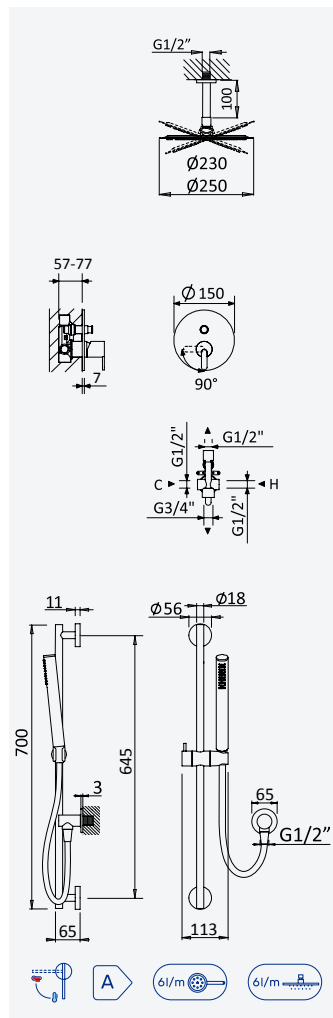

BRUMA AirEcoDrop

BRUMA

Concealed shower set with ABS shower head Ø230 mm, EloX Shower rail and Elo handshower

Kit de douche encastré avec douche de tête Ø230 mm en ABS, barre de douche EloX et douchette à main Elo

	1	2
Chrome • Chromé	167 363 8CR	167 363 9CR
Night Sky	167 363 8NS	167 363 9NS
Pure White	167 363 8PW	167 363 9PW

200 210 1NO

Concealed shower set with shower head Ø250 mm, EloX Shower rail and Elo handshower

Kit de douche encastré avec douche de tête Ø250 mm, barre de douche EloX et douchette à main Elo

	1	2
Chrome • Chromé	167 374 1CR	167 374 2CR
Satinox	167 374 1ST	167 374 2ST
Night Sky	167 374 1NS	167 374 2NS
Pure White	167 374 1PW	167 374 2PW
Morning Mist	167 374 1MM	167 374 2MM
Gunmetal	167 374 1MG	167 374 2MG
Sunrise	167 374 1SR	167 374 2SR
Sunset	167 374 1SS	167 374 2SS
Old Brass • Vieux Laiton	167 374 1LE	167 374 2LE

200 210 1NO

Concealed shower set with ABS shower head Ø230 mm and ceiling arm 100 mm, EloX Shower rail and Elo handshower

Kit de douche encastré avec douche de tête Ø230 mm en ABS et bras vertical 100 mm, barre de douche EloX et douchette à main Elo

	1	2
Chrome • Chromé	167 374 3CR	167 374 4CR
Night Sky	167 374 3NS	167 374 4NS
Pure White	167 374 3PW	167 374 4PW

200 210 1NO

Concealed shower set with shower head Ø250 mm and ceiling arm 100 mm, EloX Shower rail and Elo handshower

Kit de douche encastré avec douche de tête Ø250 mm et bras vertical 100 mm, barre de douche EloX et douchette à main Elo

	1	2
Chrome • Chromé	167 374 5CR	167 374 6CR
Satinox	167 374 5ST	167 374 6ST
Night Sky	167 374 5NS	167 374 6NS
Pure White	167 374 5PW	167 374 6PW
Morning Mist	167 374 5MM	167 374 6MM
Gunmetal	167 374 5MG	167 374 6MG
Sunrise	167 374 5SR	167 374 6SR
Sunset	167 374 5SS	167 374 6SS
Old Brass • Vieux Laiton	167 374 5LE	167 374 6LE

200 210 1NO