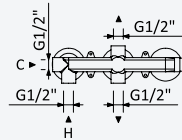

Concealed shower set with Line shower (Rain) and handshower set

Kit douche encastré avec douche Line (Pluie) et kit de douchette à main

Chrome • Chromé	167 362 9CR	167 363 0CR
Satinox	167 362 9ST	167 363 0ST
Night Sky	167 362 9NS	167 363 0NS
Pure White	167 362 9PW	167 363 0PW
Morning Mist	167 362 9MM	167 363 0MM

200 240 1NO