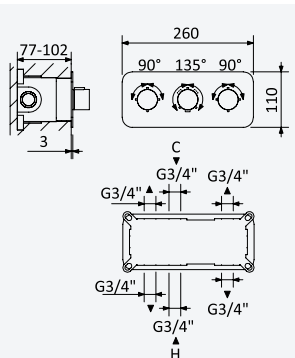

Concealed thermostatic mixer horizontal, with 2 outlets

Mitigeur thermostatique encastré horizontal, avec 2 sorties

Chrome · Chromé	184 440 2CR
Night Sky	184 440 2NS
Pure White	184 440 2PW
Morning Mist	184 440 2MM
Gunmetal	184 440 2MG
Sunrise	184 440 2SR
Sunset	184 440 2SS

INT 610 1NO

Concealed thermostatic mixer horizontal, with 3 outlets

Mitigeur thermostatique encastré horizontal, avec 3 sorties

Chrome · Chromé	184 450 2CR
Night Sky	184 450 2NS
Pure White	184 450 2PW
Morning Mist	184 450 2MM
Gunmetal	184 450 2MG
Sunrise	184 450 2SR
Sunset	184 450 2SS

INT 610 2NO

Concealed thermostatic mixer, with 4 outlets

Mitigeur thermostatique encastré, avec 4 sorties

Chrome · Chromé	184 140 1CR
Night Sky	184 140 1NS
Pure White	184 140 1PW
Morning Mist	184 140 1MM
Gunmetal	184 140 1MG
Sunrise	184 140 1SR
Sunset	184 140 1SS

INT 620 1NO

Concealed thermostatic mixer, with 5 outlets

Mitigeur thermostatique encastré, avec 5 sorties

Chrome · Chromé	184 150 1CR
Night Sky	184 150 1NS
Pure White	184 150 1PW
Morning Mist	184 150 1MM
Gunmetal	184 150 1MG
Sunrise	184 150 1SR
Sunset	184 150 1SS

INT 620 2NO

Concealed thermostatic mixer, with 6 outlets

Mitigeur thermostatique encastré, avec 6 sorties

Chrome · Chromé	184 160 1CR
Night Sky	184 160 1NS
Pure White	184 160 1PW
Morning Mist	184 160 1MM
Gunmetal	184 160 1MG
Sunrise	184 160 1SR
Sunset	184 160 1SS

INT 620 3NO