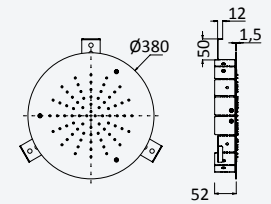

Option: Steel shower head for ceiling installation, Ø380 mm (Rain)

Option: Douche de tête en INOX, pour montage plafond, Ø380 mm (Pluie)

← Ø380 →

Chrome • Chromé	138 424 1CR
Satinox	138 424 1ST
Night Sky	138 424 1NS
Pure White	138 424 1PW
Morning Mist	138 424 1MM

INT 630 1NO