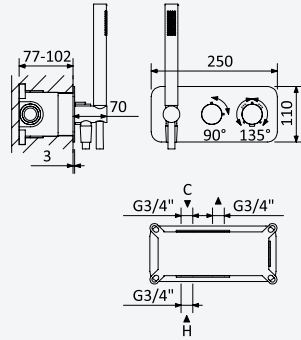

Thermostatic concealed 2 outlets mixer, with handshower set Elo

Mitigeur thermostatique encastré de 2 sorties, avec kit de douchette à main Elo

Chrome • Chromé	184 200 1CR
Night Sky	184 200 1NS
Pure White	184 200 1PW
Morning Mist	184 200 1MM
Gunmetal	184 200 1MG
Sunrise	184 200 1SR
Sunset	184 200 1SS

INT 630 1NO

Thermostatic concealed 3 outlets mixer, with handshower set Elo

Mitigeur thermostatique encastré de 3 sorties, avec kit de douchette à main Elo

Chrome • Chromé	184 280 1CR
Night Sky	184 280 1NS
Pure White	184 280 1PW
Morning Mist	184 280 1MM
Gunmetal	184 280 1MG
Sunrise	184 280 1SR
Sunset	184 280 1SS

INT 630 2NO

Thermostatic concealed mixer with bath spout and handshower set Elo

Mitigeur thermostatique encastré avec bec de bain et kit de douchette à main Elo

Chrome • Chromé	184 460 1CR
Night Sky	184 460 1NS
Pure White	184 460 1PW
Morning Mist	184 460 1MM
Gunmetal	184 460 1MG
Sunrise	184 460 1SR
Sunset	184 460 1SS

INT 640 1NO

Thermostatic concealed 3 outlets mixer, with bath spout and handshower set Elo

Mitigeur thermostatique encastré de 3 sorties, avec bec de bain et kit de douchette à main Elo

Chrome • Chromé	184 470 1CR
Night Sky	184 470 1NS
Pure White	184 470 1PW
Morning Mist	184 470 1MM
Gunmetal	184 470 1MG
Sunrise	184 470 1SR
Sunset	184 470 1SS

INT 640 2NO