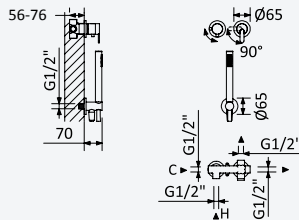

Concealed shower set with EasyFix overhead shower 300 x 300 mm (Rain) and separate handshower set Elo

Kit douche encastré avec douche pour plafond EasyFix 300 x 300mm (Pluie) et kit de douchette à main séparé Elo

Chrome • Chromé   **167 372 4CR**   **167 372 5CR**

200 220 1NO

Chrome • Chromé   **167 372 6CR**   **167 372 7CR**

200 220 1NO

Concealed shower set with EasyFix overhead shower Ø300 mm (Rain) and separate handshower set Elo

Kit douche encastré avec douche pour plafond EasyFix Ø300mm (Pluie) et kit de douchette à main séparé Elo

Chrome • Chromé   **167 372 8CR**   **167 372 9CR**

200 220 1NO

Chrome • Chromé   **167 373 0CR**   **167 373 2CR**

200 220 1NO