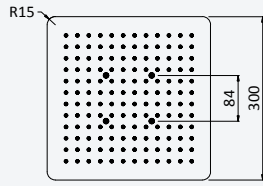

Concealed shower set with EasyFix overhead shower 300 x 300 mm (Rain) and separate handshower set Elo

Kit douche encastré avec douche pour plafond EasyFix 300 x 300mm (Pluie) et kit de douchette à main séparé Elo

Chrome • Chromé   **167 372 4CR**   **167 372 5CR**

200 220 1NO

Chrome • Chromé   **167 372 6CR**   **167 372 7CR**

200 220 1NO