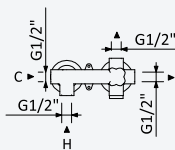

BRUMA

Concealed horizontal shower set with ABS shower head Ø230 mm, ceiling shower arm 100 mm and separate handshower set Elo

Kit de douche horizontale encastré, avec douche de tête Ø230 mm en ABS, bras vertical 100 mm et kit de douchette à main séparé Elo

Chrome • Chromé	167 370 2CR	167 370 3CR
Night Sky	167 370 2NS	167 370 3NS
Pure White	167 370 2PW	167 370 3PW

200 220 1NO

Concealed horizontal shower set with Inox shower head Ø250 mm, ceiling shower arm 100 mm and separate handshower set Elo

Kit de douche horizontale encastré, avec douche de tête Ø250 mm en Inox, bras vertical 100 mm et kit de douchette à main séparé Elo

Chrome • Chromé	167 370 4CR	167 370 5CR
Satinox	167 370 4ST	167 370 5ST
Night Sky	167 370 4NS	167 370 5NS
Pure White	167 370 4PW	167 370 5PW
Morning Mist	167 370 4MM	167 370 5MM
Gunmetal	167 370 4MG	167 370 5MG
Sunrise	167 370 4SR	167 370 5SR
Sunset	167 370 4SS	167 370 5SS
Old Brass • Vieux Laiton	167 370 4LE	167 370 5LE

200 220 1NO

Chrome • Chromé	167 370 6CR	167 370 7CR
Satinox	167 370 6ST	167 370 7ST
Night Sky	167 370 6NS	167 370 7NS
Pure White	167 370 6PW	167 370 7PW
Morning Mist	167 370 6MM	167 370 7MM
Gunmetal	167 370 6MG	167 370 7MG
Sunrise	167 370 6SR	167 370 7SR
Sunset	167 370 6SS	167 370 7SS

200 220 1NO

Concealed horizontal shower set with Inox shower head Ø300 mm, ceiling shower arm 100 mm and separate handshower set Elo

Kit de douche horizontale encastré, avec douche de tête Ø300 mm en Inox, bras vertical 100 mm et kit de douchette à main séparé Elo

Chrome • Chromé	167 370 8CR	167 370 9CR
Satinox	167 370 8ST	167 370 9ST
Night Sky	167 370 8NS	167 370 9NS
Pure White	167 370 8PW	167 370 9PW
Morning Mist	167 370 8MM	167 370 9MM
Gunmetal	167 370 8MG	167 370 9MG
Sunrise	167 370 8SR	167 370 9SR
Sunset	167 370 8SS	167 370 9SS
Old Brass • Vieux Laiton	167 370 8LE	167 370 9LE

200 220 1NO