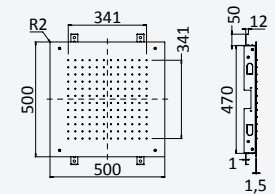

← 380x380 →

Chrome • Chromé 185 486 2CR
Night Sky 185 486 2NS
Pure White 185 486 2PW
Morning Mist 185 486 2MM

INT 630 1NO

BRUMA AirEcoDrop

BRUMA

Concealed shower set, with inox shower head 250x250 mm, 3 jets and separate handshower set Quadra