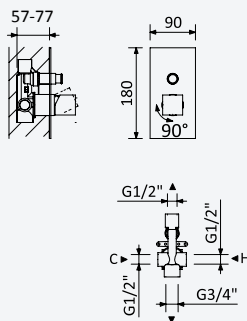

Concealed single lever mixer with 2 outlets

Mitigeur monocommande encastré avec 2 sorties

Chrome • Chromé	102 130 2CR
Night Sky	102 130 2NS
Pure White	102 130 2PW
Morning Mist	102 130 2MM
Gunmetal	102 130 2MG
Sunrise	102 130 2SR
Sunset	102 130 2SS

200 210 1NO

Option: Lever 2

Option: Poignée 2

Chrome • Chromé	102 130 1CR
Night Sky	102 130 1NS
Pure White	102 130 1PW
Morning Mist	102 130 1MM
Gunmetal	102 130 1MG
Sunrise	102 130 1SR
Sunset	102 130 1SS

200 210 1NO

Concealed horizontal single lever mixer, with 2 outlets

Mitigeur monocommande encastré horizontal, avec 2 sorties

Chrome • Chromé	102 160 2CR
Night Sky	102 160 2NS
Pure White	102 160 2PW
Morning Mist	102 160 2MM
Gunmetal	102 160 2MG
Sunrise	102 160 2SR
Sunset	102 160 2SS

200 220 1NO

Option: Lever 2

Option: Poignée 2

Chrome • Chromé	102 160 1CR
Night Sky	102 160 1NS
Pure White	102 160 1PW
Morning Mist	102 160 1MM
Gunmetal	102 160 1MG
Sunrise	102 160 1SR
Sunset	102 160 1SS

200 220 1NO