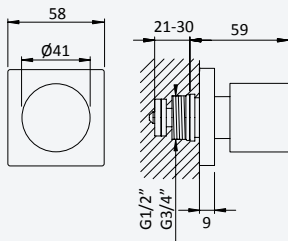

Concealed body for stop valve - 3/4"

Partie encastrée pour robinet d'arrêt - 3/4"

156 745 1N0