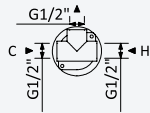

BRUMA AirEcoDrop