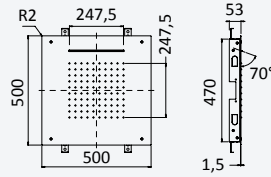

Concealed shower set with overhead shower (Rain/Cascade) and handshower set

Kit douche encastré avec douche pour plafond (Pluie/Cascade) et kit de douchette à main

- Chrome · Chromé 193 426 1CR
- Night Sky 193 426 1NS
- Pure White 193 426 1PW
- Morning Mist 193 426 1MM

200 240 2NO

Option: Lever 2

Option: Poignée 2

- Chrome · Chromé 193 370 7CR
- Night Sky 193 370 7NS
- Pure White 193 370 7PW
- Morning Mist 193 370 7MM

200 240 2NO

Concealed shower set with overhead shower 500x500 mm (Rain) and handshower set

Kit douche encastré avec douche pour plafond 500x500 mm (Pluie) et kit de douchette à main

- Chrome · Chromé 193 427 1CR
- Night Sky 193 427 1NS
- Pure White 193 427 1PW
- Morning Mist 193 427 1MM

200 240 1NO

Option: Lever 2

Option: Poignée 2

- Chrome · Chromé 193 370 8CR
- Night Sky 193 370 8NS
- Pure White 193 370 8PW
- Morning Mist 193 370 8MM

200 240 1NO

Concealed shower set with overhead shower 380x380 mm (Rain) and handshower set

Kit douche encastré avec douche pour plafond 380x380 mm (Pluie) et kit de douchette à main

- Chrome · Chromé 193 428 1CR
- Night Sky 193 428 1NS
- Pure White 193 428 1PW
- Morning Mist 193 428 1MM

200 140 1NO

Option: Lever 2

Option: Poignée 2

- Chrome · Chromé 193 370 9CR
- Night Sky 193 370 9NS
- Pure White 193 370 9PW
- Morning Mist 193 370 9MM

200 240 1NO

Concealed shower set with overhead shower Ø380 mm (Rain) and handshower set

Kit douche encastré avec douche pour plafond Ø380 mm (Pluie) et kit de douchette à main

- Chrome · Chromé 193 429 1CR
- Night Sky 193 429 1NS
- Pure White 193 429 1PW
- Morning Mist 193 429 1MM

200 240 1NO

Option: Lever 2

Option: Poignée 2

- Chrome · Chromé 193 371 0CR
- Night Sky 193 371 0NS
- Pure White 193 371 0PW
- Morning Mist 193 371 0MM

200 240 1NO