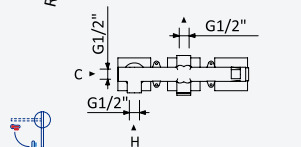

200 240 2NO

Option: Shower head Line (Rain)

Option: Douche de tête Line (Pluie)

Chrome • Chromé	182 411 1CR
Night Sky	182 411 1NS
Pure White	182 411 1PW
Morning Mist	182 411 1MM

200 240 1NO

BRUMA

Concealed shower set with EasyFix overhead shower 300 x 300 mm (Rain) and separate handshower set Quadra