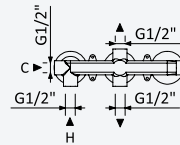

Concealed single lever 2 outlets mixer, with handshower set

Mitigeur monocommande encastré 2 sorties, avec kit de douchette à main

Satin stainless steel • 186 810 1IS
Acier inoxydable satiné

200 240 1NO

Option: Lever 2

Option: Poignée 2

Satin stainless steel • 186 810 2IS
Acier inoxydable satiné

200 240 1NO

Concealed single lever 3 outlets mixer, with handshower set

Mitigeur monocommande encastré 3 sorties, avec kit de douchette à main

Satin stainless steel • 186 801 1IS
Acier inoxydable satiné

200 240 2NO

Option: Lever 2

Option: Poignée 2

Satin stainless steel • 186 801 2IS
Acier inoxydable satiné

200 240 2NO