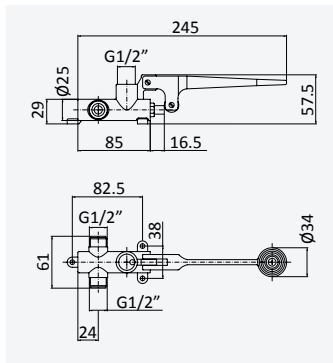

Foot operated progressive mixer, floor mounted

Mitigeur monopédale progressif, application au sol

Chrome • Chromé

122 001 0CR