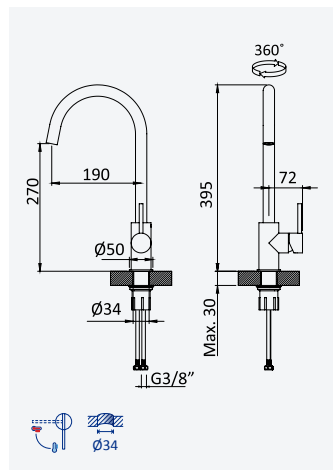

Sink mixer, swivel spout - Basil

Mitigeur monocommande, bec mobile - Basil

- Chrome • Chromé 122 700 6CR
- Night Sky 122 700 6NS