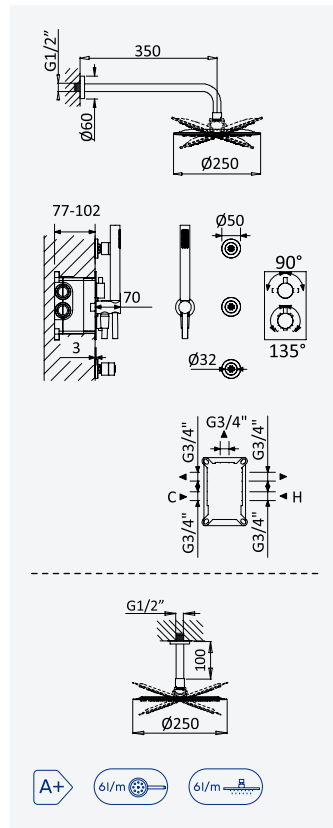

BRUMA AirEcoDrop

BRUMA

Thermostatic concealed shower set with Inox shower head Ø250 mm, 3 jets and handshower set Elo

Kit de douche thermostatique encastré avec douche de tête Ø250 mm en Inox, 3 jets et kit de douchette à main Elo

Chrome • Chromé	138 910 3CR
Satinox	138 910 3ST
Night Sky	138 910 3NS
Pure White	138 910 3PW
Morning Mist	138 910 3MM
Gunmetal	138 910 3MG
Sunrise	138 910 3SR
Sunset	138 910 3SS

INT 600 3NO

Thermostatic concealed shower set with Inox shower head Ø250 mm, with ceiling shower arm 100 mm, 3 jets and handshower set Elo

Kit de douche thermostatique encastré avec douche de tête Ø250 mm en Inox avec bras vertical 100 mm, 3 jets et kit de douchette à main Elo

Chrome • Chromé	138 610 2CR
Satinox	138 610 2ST
Night Sky	138 610 2NS
Pure White	138 610 2PW
Morning Mist	138 610 2MM
Gunmetal	138 610 2MG
Sunrise	138 610 2SR
Sunset	138 610 2SS

INT 600 3NO