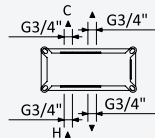

Option: Lever 2

Option: Poignée 2

Chrome • Chromé 102 421 1CR

200 220 1NO