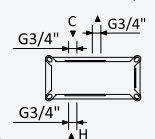

Concealed shower set with EasyFix overhead shower 300x300 mm (Rain) and separate handshower set Quadra

Kit douche encastré avec douche pour plafond EasyFix 300x300mm (Pluie) et kit de douchette à main séparé Quadra

Chrome • Chromé 102 421 2CR

200 220 1NO

Option: Lever 2

Option: Poignée 2

Chrome • Chromé 102 421 1CR

200 220 1NO

Thermostatic concealed shower set with overhead shower (Rain/Cascade) and handshower set - Celsius

Thermostatique kit douche encastré avec douche pour plafond (Pluie/Cascade) et kit de douchette à main - Celsius

← 500x500 →

Chrome • Chromé 185 488 2CR
Night Sky 185 488 2NS
Pure White 185 488 2PW
Morning Mist 185 488 2MM

INT 630 2NO

Option: Steel shower head for ceiling installation, 500x500 mm (Rain)

Option: Douche de tête en INOX, pour montage plafond, 500x500 mm (Pluie)

← 500x500 →

Chrome • Chromé 185 487 2CR
Night Sky 185 487 2NS
Pure White 185 487 2PW
Morning Mist 185 487 2MM

INT 630 1NO

Option: Steel shower head for ceiling installation, 380x380 mm (Rain)

Option: Douche de tête en INOX, pour montage plafond, 380x380 mm (Pluie)

← 380x380 →

Chrome • Chromé 185 486 2CR
Night Sky 185 486 2NS
Pure White 185 486 2PW
Morning Mist 185 486 2MM

INT 630 1NO