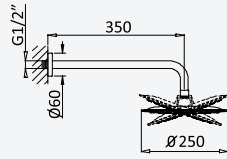

Option: Lever 2

Option: Poignée 2

- Chrome · Chromé 193 371 0CR
- Night Sky 193 371 0NS
- Pure White 193 371 0PW
- Morning Mist 193 371 0MM

200 240 1NO

BRUMA AirEcoDrop

Concealed bath-shower set with Inox shower head Ø250 mm, Elo handshower set and bath filler with waste and overflow