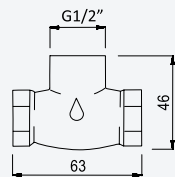

Concealed body for stop valve - 1/2"

Partie encastrée pour robinet d'arrêt - 1/2"

156 745 0NO

Concealed body for stop valve - 3/4"

Partie encastrée pour robinet d'arrêt - 3/4"

156 745 1NO