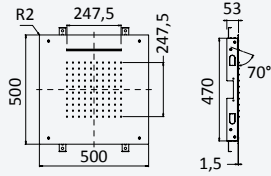

Thermostatic concealed shower set with overhead shower (Rain/Cascade) and handshower set - VenusQ

Thermostatique kit douche encastré avec douche pour plafond (Pluie/Cascade) et kit de douchette à main - VenusQ

Chrome • Chromé	187 488 2CR
Satinox	187 488 2ST
Night Sky	187 488 2NS
Pure White	187 488 2PW
Morning Mist	187 488 2MM

INT 630 2NO

Option: Steel shower head for ceiling installation, 500x500 mm (Rain)

Option: Douche de tête en INOX, pour montage plafond, 500x500 mm (Pluie)

Chrome • Chromé	187 487 2CR
Satinox	187 487 2ST
Night Sky	187 487 2NS
Pure White	187 487 2PW
Morning Mist	187 487 2MM

INT 630 1NO

Option: Steel shower head for ceiling installation, 380x380 mm (Rain)

Option: Douche de tête en INOX, pour montage plafond, 380x380 mm (Pluie)

Chrome • Chromé	187 486 2CR
Satinox	187 486 2ST
Night Sky	187 486 2NS
Pure White	187 486 2PW
Morning Mist	187 486 2MM

INT 630 1NO

Option: Steel shower head for ceiling installation, Ø380 mm (Rain)

Option: Douche de tête en INOX, pour montage plafond, Ø380 mm (Pluie)

Chrome • Chromé	187 489 2CR
Satinox	187 489 2ST
Night Sky	187 489 2NS
Pure White	187 489 2PW
Morning Mist	187 489 2MM

INT 630 1NO