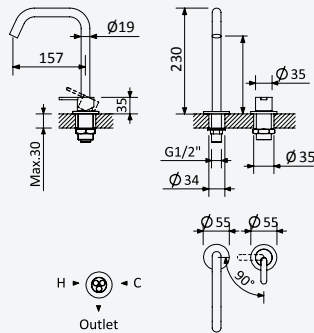

Chrome • Chromé	167 002 4CR	167 002 5CR
Satinox	167 002 4ST	167 002 5ST
Night Sky	167 002 4NS	167 002 5NS
Pure White	167 002 4PW	167 002 5PW
Morning Mist	167 002 4MM	167 002 5MM
Gunmetal	167 002 4MG	167 002 5MG
Sunrise	167 002 4SR	167 002 5SR
Sunset	167 002 4SS	167 002 5SS
Old Brass • Vieux Laiton	167 002 4LE	167 002 5LE

Chrome • Chromé	167 002 6CR	167 002 7CR
Satinox	167 002 6ST	167 002 7ST
Night Sky	167 002 6NS	167 002 7NS
Pure White	167 002 6PW	167 002 7PW
Morning Mist	167 002 6MM	167 002 7MM
Gunmetal	167 002 6MG	167 002 7MG
Sunrise	167 002 6SR	167 002 7SR
Sunset	167 002 6SS	167 002 7SS

Deck-mounted, 3 hole basin mixer

Mitigeur lavabo sur plan, 3 trous