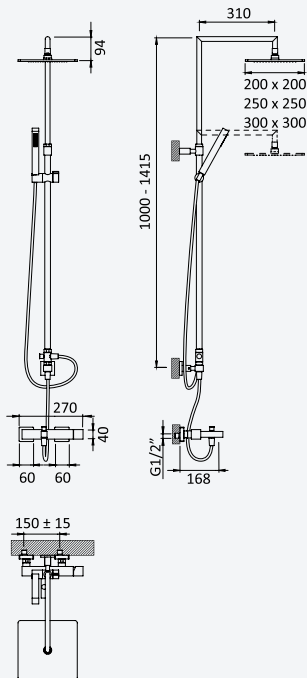

BRUMA AirEcoDrop

Bath-shower system for wall mounting with adjustable ABS head shower 200x200mm and shower rail

Colonne de bain-douche system avec douche de tête 200x200mm en ABS, réglable et barre de douche

Chrome • Chromé	102 266 2CR
Night Sky	102 266 2NS
Pure White	102 266 2PW
Morning Mist	102 266 2MM
Gunmetal	102 266 2MG
Sunrise	102 266 2SR
Sunset	102 266 2SS

← 200x200 →

Option: Lever 2

Option: Poignée 2

Chrome • Chromé	102 266 1CR
Night Sky	102 266 1NS
Pure White	102 266 1PW
Morning Mist	102 266 1MM
Gunmetal	102 266 1MG
Sunrise	102 266 1SR
Sunset	102 266 1SS

Bath-shower system for wall mounting with adjustable inox head shower 250x250mm and shower rail

Colonne de bain-douche system, avec douche de tête 250x250mm en inox, réglable et barre de douche

Chrome • Chromé	102 265 2CR
Night Sky	102 265 2NS
Pure White	102 265 2PW
Morning Mist	102 265 2MM
Gunmetal	102 265 2MG
Sunrise	102 265 2SR
Sunset	102 265 2SS

← 250x250 →

Option: Lever 2

Option: Poignée 2

Chrome • Chromé	102 265 1CR
Night Sky	102 265 1NS
Pure White	102 265 1PW
Morning Mist	102 265 1MM
Gunmetal	102 265 1MG
Sunrise	102 265 1SR
Sunset	102 265 1SS

Bath-shower system for wall mounting with adjustable inox head shower 300x300mm and shower rail

Colonne de bain-douche system, avec douche de tête 300x300mm en inox, réglable et barre de douche

Chrome • Chromé	102 267 2CR
Night Sky	102 267 2NS
Pure White	102 267 2PW
Morning Mist	102 267 2MM
Gunmetal	102 267 2MG
Sunrise	102 267 2SR
Sunset	102 267 2SS

← 300x300 →

Option: Lever 2

Option: Poignée 2

Chrome • Chromé	102 267 1CR
Night Sky	102 267 1NS
Pure White	102 267 1PW
Morning Mist	102 267 1MM
Gunmetal	102 267 1MG
Sunrise	102 267 1SR
Sunset	102 267 1SS