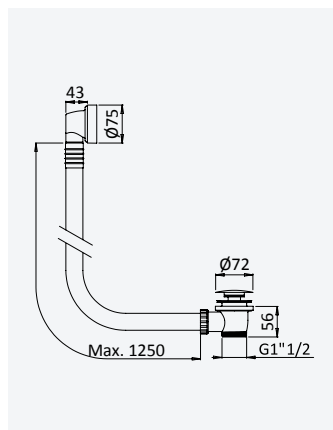

Push-open bath waste and overflow set - In polypropylene

Clic-clac garniture de vidage pour baignoire standard - En polypropylène

Satin stainless steel • Acier inoxydable satiné	186 001 1IS