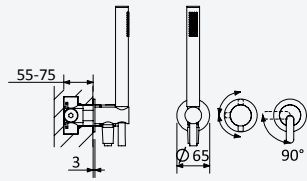

Satin stainless steel • 186 163 1IS
Acier inoxydable satiné

200 220 2NO

Option: Lever 2

Option: Poignée 2

Satin stainless steel • 186 163 2IS
Acier inoxydable satiné

200 220 2NO

Concealed single lever 2 outlets mixer, with handshower set