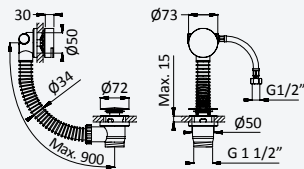

Option: Lever 2

Option: Poignée 2

- Chrome · Chromé 193 371 0CR
- Night Sky 193 371 0NS
- Pure White 193 371 0PW
- Morning Mist 193 371 0MM

200 240 1NO

BRUMA AirEcoDrop

Concealed bath-shower set with Inox shower head Ø250 mm, Elo handshower set and bath filler with waste and overflow