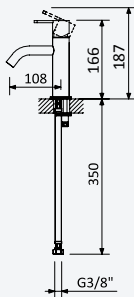

Basin mixer

Mitigeur monocommande lavabo

	1	2
Chrome • Chromé	167 001 1CR	167 001 2CR
Satinox	167 001 1ST	167 001 2ST
• Night Sky	167 001 1NS	167 001 2NS
Pure White	167 001 1PW	167 001 2PW
Morning Mist	167 001 1MM	167 001 2MM
Gunmetal	167 001 1MG	167 001 2MG
• Sunrise	167 001 1SR	167 001 2SR
Sunset	167 001 1SS	167 001 2SS
Old Brass • Vieux Laiton	167 001 1LE	167 001 2LE
Gunmetal PVD	167 001 1GM	167 001 2GM
Sunrise PVD	167 001 1PR	167 001 2PR
Sunset PVD	167 001 1PS	167 001 2PS
Gold PVD	167 001 1PO	167 001 2PO

	3	4
Chrome • Chromé	167 001 3CR	167 001 4CR
Satinox	167 001 3ST	167 001 4ST
Night Sky	167 001 3NS	167 001 4NS
Pure White	167 001 3PW	167 001 4PW
Morning Mist	167 001 3MM	167 001 4MM
Gunmetal	167 001 3MG	167 001 4MG
Sunrise	167 001 3SR	167 001 4SR
Sunset	167 001 3SS	167 001 4SS
Gunmetal PVD	167 001 3GM	167 001 4GM
Sunrise PVD	167 001 3PR	167 001 4PR
Sunset PVD	167 001 3PS	167 001 4PS
Gold PVD	167 001 3PO	167 001 4PO