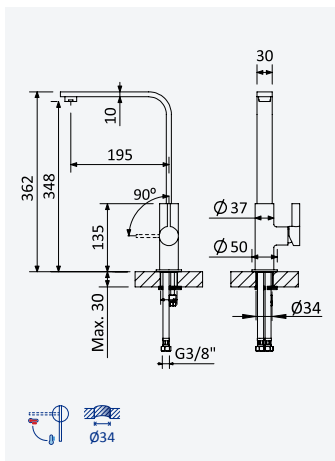

Sink mixer, swivel spout - Basil

Mitigeur monocommande, bec mobile - Basil

Chrome • Chromé	107 052 6CR