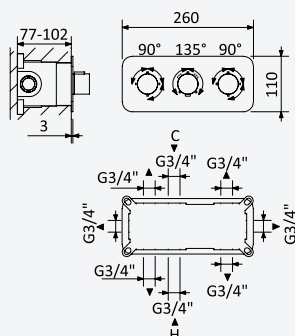

Concealed thermostatic mixer horizontal, with 2 outlets

Mitigeur thermostatique encastré horizontal, avec 2 sorties

Chrome · Chromé	184 440 2CR
Night Sky	184 440 2NS
Pure White	184 440 2PW
Morning Mist	184 440 2MM
Gunmetal	184 440 2MG
Sunrise	184 440 2SR
Sunset	184 440 2SS

INT 610 1NO

Concealed thermostatic mixer horizontal, with 3 outlets

Mitigeur thermostatique encastré horizontal, avec 3 sorties

Chrome · Chromé	184 450 2CR
Night Sky	184 450 2NS
Pure White	184 450 2PW
Morning Mist	184 450 2MM
Gunmetal	184 450 2MG
Sunrise	184 450 2SR
Sunset	184 450 2SS

INT 610 2NO

Concealed thermostatic mixer, with 4 outlets

Mitigeur thermostatique encastré, avec 4 sorties

Chrome · Chromé	184 140 1CR
Night Sky	184 140 1NS
Pure White	184 140 1PW
Morning Mist	184 140 1MM
Gunmetal	184 140 1MG
Sunrise	184 140 1SR
Sunset	184 140 1SS

INT 620 1NO

Concealed thermostatic mixer, with 5 outlets

Mitigeur thermostatique encastré, avec 5 sorties

Chrome · Chromé	184 150 1CR
Night Sky	184 150 1NS
Pure White	184 150 1PW
Morning Mist	184 150 1MM
Gunmetal	184 150 1MG
Sunrise	184 150 1SR
Sunset	184 150 1SS

INT 620 2NO

Concealed thermostatic mixer, with 6 outlets

Mitigeur thermostatique encastré, avec 6 sorties

Chrome · Chromé	184 160 1CR
Night Sky	184 160 1NS
Pure White	184 160 1PW
Morning Mist	184 160 1MM
Gunmetal	184 160 1MG
Sunrise	184 160 1SR
Sunset	184 160 1SS

INT 620 3NO