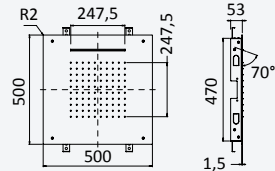

Thermostatic concealed shower set with overhead shower (Rain/Cascade) and handshower set - Celsius

Thermostatique kit douche encastré avec douche pour plafond (Pluie/Cascade) et kit de douchette à main - Celsius

← 500x500 →

Chrome • Chromé 185 488 2CR
Night Sky 185 488 2NS
Pure White 185 488 2PW
Morning Mist 185 488 2MM

INT 630 2NO

Option: Steel shower head for ceiling installation, 500x500 mm (Rain)

Option: Douche de tête en INOX, pour montage plafond, 500x500 mm (Pluie)

← 500x500 →

Chrome • Chromé 185 487 2CR
Night Sky 185 487 2NS
Pure White 185 487 2PW
Morning Mist 185 487 2MM

INT 630 1NO

Option: Steel shower head for ceiling installation, 380x380 mm (Rain)

Option: Douche de tête en INOX, pour montage plafond, 380x380 mm (Pluie)

← 380x380 →

Chrome • Chromé 185 486 2CR
Night Sky 185 486 2NS
Pure White 185 486 2PW
Morning Mist 185 486 2MM

INT 630 1NO