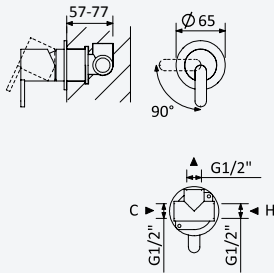

Satin stainless steel • 186 970 1IS
Acier inoxydable satiné

200 150 2NO

Option: Lever 2

Option: Poignée 2

Satin stainless steel • 186 970 2IS
Acier inoxydable satiné

200 150 2NO

Concealed single lever mixer with 1 outlet