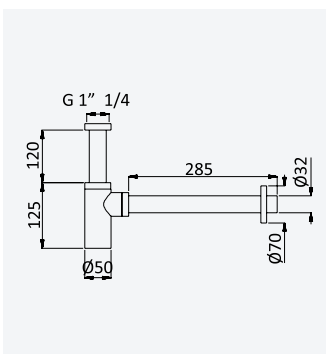

Bottle trap, 1 1/4" - Elo

Siphon 1 1/4" - Elo

Chrome • Chromé	137 000 1CR
Satinox	137 000 1ST
Night Sky	137 000 1NS
Pure White	137 000 1PW
Morning Mist	137 000 1MM
Gunmetal	137 000 1MG
Sunrise	137 000 1SR
Sunset	137 000 1SS