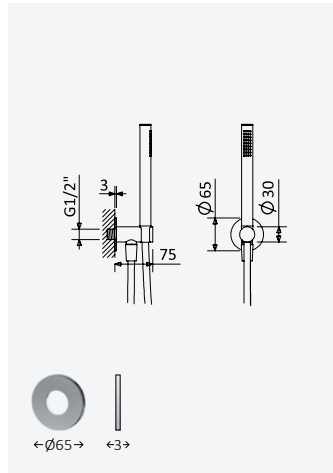

Shower set with outlet elbow, Lux hose 160cm and inox Elo handshower

Garniture de douche avec caude à encastrer, Lux flexible 160cm et douchette Elo en inox

Satin stainless steel •
Acier inoxydable satiné

186 570 01S