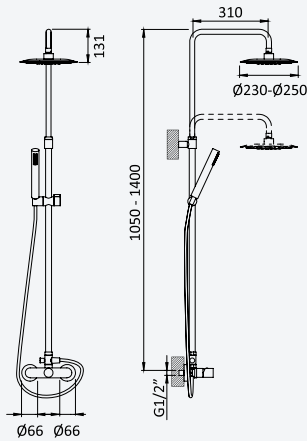

Option: Poignée 2

Chrome • Chromé	193 310 0CR
• Night Sky	193 310 0NS
Pure White	193 310 0PW
Morning Mist	193 310 0MM
Gunmetal	193 310 0MG
Sunrise	193 310 0SR
Sunset	193 310 0SS

BRUMA AirEcoDrop

Shower system for wall mounting with adjustable ABS head shower Ø230mm and shower rail