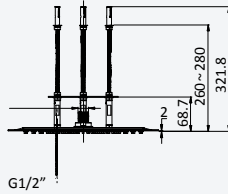

Concealed shower set with EasyFix overhead shower Ø300 mm (Rain) and separate handshower set Elo

Kit douche encastré avec douche pour plafond EasyFix Ø300mm (Pluie) et kit de douchette à main séparé Elo

Chrome • Chromé   **167 372 8CR**   **167 372 9CR**

200 220 1NO

Chrome • Chromé   **167 373 0CR**   **167 373 2CR**

200 220 1NO