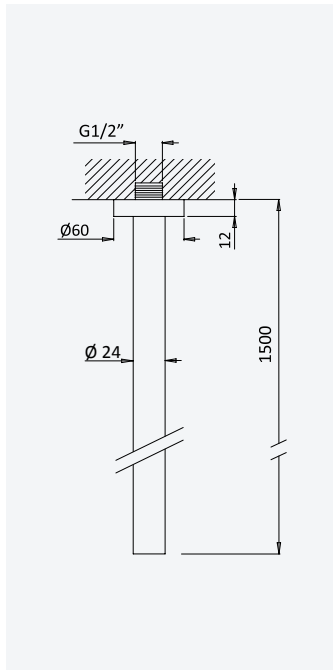

Basin spout, ceiling-mounted - 1,5 mt - EloR

Bec pour lavabo, montage vertical - 1,5 mt - EloR

Chrome • Chromé	125 700 1CR
Night Sky	125 700 1NS
Pure White	125 700 1PW
Morning Mist	125 700 1MM
Gunmetal	125 700 1MG
Sunrise	125 700 1SR
Sunset	125 700 1SS

AV