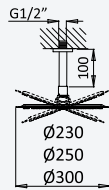

BRUMA

Concealed horizontal shower set with ABS shower head Ø230 mm, ceiling shower arm 100 mm and separate handshower set Elo

Kit de douche horizontale encastré, avec douche de tête Ø230 mm en ABS, bras vertical 100 mm et kit de douchette à main séparé Elo

Chrome • Chromé	167 370 2CR	167 370 3CR
Night Sky	167 370 2NS	167 370 3NS
Pure White	167 370 2PW	167 370 3PW

200 220 1NO

Concealed horizontal shower set with Inox shower head Ø250 mm, ceiling shower arm 100 mm and separate handshower set Elo

Kit de douche horizontale encastré, avec douche de tête Ø250 mm en Inox, bras vertical 100 mm et kit de douchette à main séparé Elo

Chrome • Chromé	167 370 4CR	167 370 5CR
Satinox	167 370 4ST	167 370 5ST
Night Sky	167 370 4NS	167 370 5NS
Pure White	167 370 4PW	167 370 5PW
Morning Mist	167 370 4MM	167 370 5MM
Gunmetal	167 370 4MG	167 370 5MG
Sunrise	167 370 4SR	167 370 5SR
Sunset	167 370 4SS	167 370 5SS
Old Brass • Vieux Laiton	167 370 4LE	167 370 5LE

200 220 1NO

Chrome • Chromé	167 370 6CR	167 370 7CR
Satinox	167 370 6ST	167 370 7ST
Night Sky	167 370 6NS	167 370 7NS
Pure White	167 370 6PW	167 370 7PW
Morning Mist	167 370 6MM	167 370 7MM
Gunmetal	167 370 6MG	167 370 7MG
Sunrise	167 370 6SR	167 370 7SR
Sunset	167 370 6SS	167 370 7SS

200 220 1NO

Concealed horizontal shower set with Inox shower head Ø300 mm, ceiling shower arm 100 mm and separate handshower set Elo

Kit de douche horizontale encastré, avec douche de tête Ø300 mm en Inox, bras vertical 100 mm et kit de douchette à main séparé Elo

Chrome • Chromé	167 370 8CR	167 370 9CR
Satinox	167 370 8ST	167 370 9ST
Night Sky	167 370 8NS	167 370 9NS
Pure White	167 370 8PW	167 370 9PW
Morning Mist	167 370 8MM	167 370 9MM
Gunmetal	167 370 8MG	167 370 9MG
Sunrise	167 370 8SR	167 370 9SR
Sunset	167 370 8SS	167 370 9SS
Old Brass • Vieux Laiton	167 370 8LE	167 370 9LE

200 220 1NO