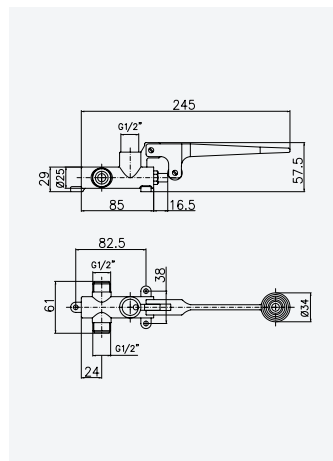

Foot operated tap, floor mounted

Robinet pédale, application au sol

Chrome · Chromé 122 000 8CR