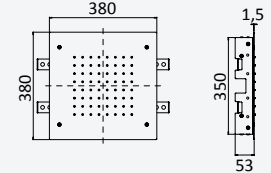

Option: Steel shower head for ceiling installation, Ø380 mm (Rain)

Option: Douche de tête en INOX, pour montage plafond, Ø380 mm (Pluie)

← Ø380 →

Chrome • Chromé	138 424 1CR
Satinox	138 424 1ST
Night Sky	138 424 1NS
Pure White	138 424 1PW
Morning Mist	138 424 1MM

INT 630 1NO