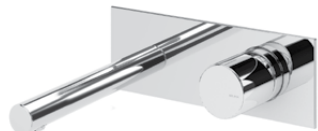

Wall basin mixer with single escutcheon. Spout with 230mm

Mitigeur monocommande mural de rosace unique, pour lavabo. Bec avec 230mm

Chrome • Chromé	101 820 2CR
Satinox	101 820 2ST
Night Sky	101 820 2NS
Pure White	101 820 2PW
Morning Mist	101 820 2MM
Gunmetal	101 820 2MG
Sunrise	101 820 2SR
Sunset	101 820 2SS

200 100 1N0

Option: Spout with 170mm

Option: Bec avec 170mm

Chrome • Chromé	101 830 2CR
Satinox	101 830 2ST
Night Sky	101 830 2NS
Pure White	101 830 2PW
Morning Mist	101 830 2MM
Gunmetal	101 830 2MG
Sunrise	101 830 2SR
Sunset	101 830 2SS

200 100 1N0