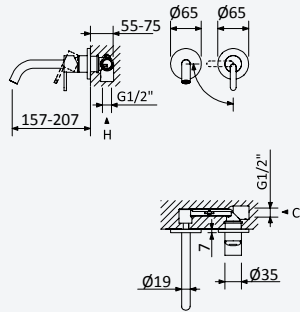

Chrome • Chromé	167 011 9CR
Satinox	167 011 9ST
● Night Sky	167 011 9NS
Pure White	167 011 9PW
Morning Mist	167 011 9MM
Gunmetal	167 011 9MG
● Sunrise	167 011 9SR
Sunset	167 011 9SS
Old Brass • Vieux Laiton	167 011 9LE
Gunmetal PVD	167 011 9GM
Sunrise PVD	167 011 9PR
Sunset PVD	167 011 9PS
Gold PVD	167 011 9PO

200 100 2NO

Option: Spout with 150mm

Option: Bec avec 150mm

Chrome • Chromé	167 012 0CR
Satinox	167 012 0ST
Night Sky	167 012 0NS
Pure White	167 012 0PW
Morning Mist	167 012 0MM
Gunmetal	167 012 0MG
Sunrise	167 012 0SR
Sunset	167 012 0SS
Old Brass • Vieux Laiton	167 012 0LE
Gunmetal PVD	167 012 0GM
Sunrise PVD	167 012 0PR
Sunset PVD	167 012 0PS
Gold PVD	167 012 0PO

200 100 2NO

2 hole wall basin mixer. Spout with 200mm

Mitigeur monocommande mural de 2 trous, pour lavabo. Bec avec 200mm

Chrome • Chromé	167 012 1CR
Satinox	167 012 1ST
● Night Sky	167 012 1NS
Pure White	167 012 1PW
Morning Mist	167 012 1MM
Gunmetal	167 012 1MG
● Sunrise	167 012 1SR
Sunset	167 012 1SS
Old Brass • Vieux Laiton	167 012 1LE
Gunmetal PVD	167 012 1GM
Sunrise PVD	167 012 1PR
Sunset PVD	167 012 1PS
Gold PVD	167 012 1PO

200 100 2NO

Option: Spout with 150mm

Option: Bec avec 150mm

Chrome • Chromé	167 012 2CR
Satinox	167 012 2ST
Night Sky	167 012 2NS
Pure White	167 012 2PW
Morning Mist	167 012 2MM
Gunmetal	167 012 2MG
Sunrise	167 012 2SR
Sunset	167 012 2SS
Old Brass • Vieux Laiton	167 012 2LE
Gunmetal PVD	167 012 2GM
Sunrise PVD	167 012 2PR
Sunset PVD	167 012 2PS
Gold PVD	167 012 2PO

200 100 2NO