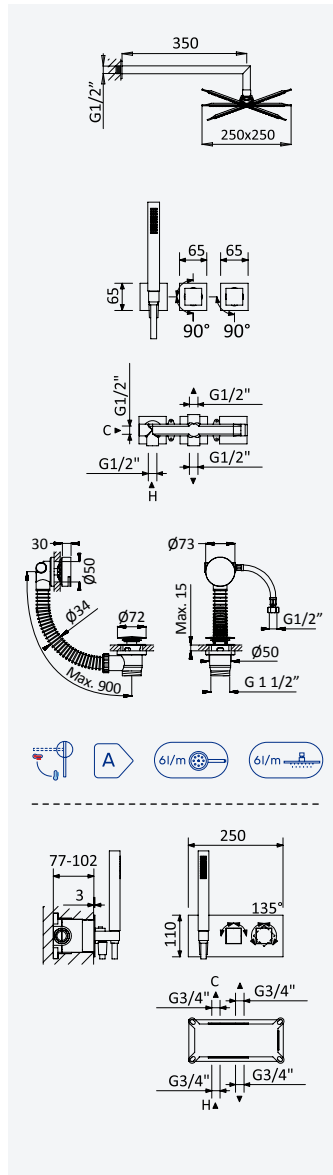

BRUMA AirEcoDrop

Concealed bath-shower set, with shower head 250x250 mm, Quadra handshower set and bath filler with waste and overflow

Kit de bain-douche encastré, avec douche de tête 250x250 mm, kit de douchette à main Quadra et garniture de vidage pour baignoire avec bec déverseur

Chrome • Chromé	102 403 2CR
Night Sky	102 403 2NS
Pure White	102 403 2PW
Morning Mist	102 403 2MM
Gunmetal	102 403 2MG
Sunrise	102 403 2SR
Sunset	102 403 2SS

200 240 2NO

Option: Lever 2

Option: Poignée 2

Chrome • Chromé	102 403 1CR
Night Sky	102 403 1NS
Pure White	102 403 1PW
Morning Mist	102 403 1MM
Gunmetal	102 403 1MG
Sunrise	102 403 1SR
Sunset	102 403 1SS

200 240 2NO

Option: Thermostatic mixer Celsius

Option: Mitigeur thermostatique Celsius

Chrome • Chromé	185 371 2CR
Night Sky	185 371 2NS
Pure White	185 371 2PW
Morning Mist	185 371 2MM
Gunmetal	185 371 2MG
Sunrise	185 371 2SR
Sunset	185 371 2SS

INT 630 2NO