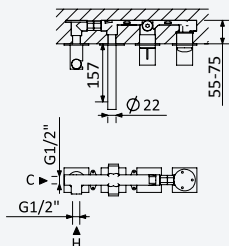

Concealed single lever mixer, with bath spout and handshower set Elo

Mitigeur monocommande encastré avec bec de bain et kit de douchette à main Elo

- Chrome • Chromé 101 100 2CR
- Satinox 101 100 2ST
- Night Sky 101 100 2NS
- Pure White 101 100 2PW
- Morning Mist 101 100 2MM
- Gunmetal 101 100 2MG
- Sunrise 101 100 2SR
- Sunset 101 100 2SS

200 300 1NO

Option: Lever 2

Option: Poignée 2

- Chrome • Chromé 101 100 1CR
- Satinox 101 100 1ST
- Night Sky 101 100 1NS
- Pure White 101 100 1PW
- Morning Mist 101 100 1MM
- Gunmetal 101 100 1MG
- Sunrise 101 100 1SR
- Sunset 101 100 1SS

200 300 1NO

Concealed single lever 3 outlets mixer, with bath spout and handshower set Elo

Mitigeur monocommande encastré de 3 sorties, avec bec de bain et kit de douchette à main Elo

- Chrome • Chromé 101 090 2CR
- Satinox 101 090 2ST
- Night Sky 101 090 2NS
- Pure White 101 090 2PW
- Morning Mist 101 090 2MM
- Gunmetal 101 090 2MG
- Sunrise 101 090 2SR
- Sunset 101 090 2SS

200 300 2NO

Option: Lever 2

Option: Poignée 2

- Chrome • Chromé 101 090 1CR
- Satinox 101 090 1ST
- Night Sky 101 090 1NS
- Pure White 101 090 1PW
- Morning Mist 101 090 1MM
- Gunmetal 101 090 1MG
- Sunrise 101 090 1SR
- Sunset 101 090 1SS

200 300 2NO