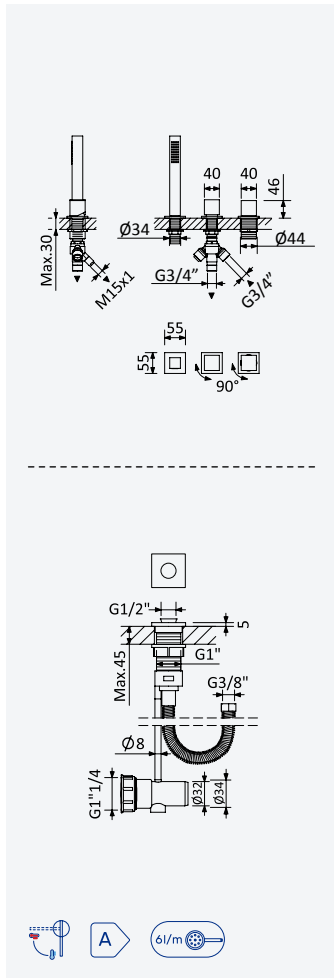

Deck mounted single lever shower mixer, with handshower set Quadra - 2 outlets

Mitigeur monocommande de douche sur plan avec kit de douchette à main Quadra - 2 sorties

Chrome • Chromé	102 501 2CR
Night Sky	102 501 2NS
Pure White	102 501 2PW
Morning Mist	102 501 2MM
Gunmetal	102 501 2MG
Sunrise	102 501 2SR
Sunset	102 501 2SS

Option: Lever 2

Option: Poignée 2

Chrome • Chromé	102 501 1CR
Night Sky	102 501 1NS
Pure White	102 501 1PW
Morning Mist	102 501 1MM
Gunmetal	102 501 1MG
Sunrise	102 501 1SR
Sunset	102 501 1SS

Integrated outlet for splash water, grey Lux shower hose with colored fittings - Quadra

Bac de récupération des eaux de ruissellement, flexible Lux gris avec garnitures colorées - Quadra

Chrome • Chromé	161 003 1CR
Night Sky	161 003 1NS
Pure White	161 003 1PW
Morning Mist	161 003 1MM
Gunmetal	161 003 1MG
Sunrise	161 003 1SR
Sunset	161 003 1SS

Deck-mounted bath-shower set with Quadra handshower and bath filler with waste and overflow

Kit de bain-douche sur plan avec douchette à main Quadra et garniture de vidage pour baignoire avec bec déverseur

Chrome • Chromé	102 521 2CR
Night Sky	102 521 2NS
Pure White	102 521 2PW
Morning Mist	102 521 2MM
Gunmetal	102 521 2MG
Sunrise	102 521 2SR
Sunset	102 521 2SS

Option: Lever 2

Option: Poignée 2

Chrome • Chromé	102 521 1CR
Night Sky	102 521 1NS
Pure White	102 521 1PW
Morning Mist	102 521 1MM
Gunmetal	102 521 1MG
Sunrise	102 521 1SR
Sunset	102 521 1SS

Integrated outlet for splash water, grey Lux shower hose with colored fittings - Quadra

Bac de récupération des eaux de ruissellement, flexible Lux gris avec garnitures colorées - Quadra

Chrome • Chromé	161 003 1CR
Night Sky	161 003 1NS
Pure White	161 003 1PW
Morning Mist	161 003 1MM
Gunmetal	161 003 1MG
Sunrise	161 003 1SR
Sunset	161 003 1SS