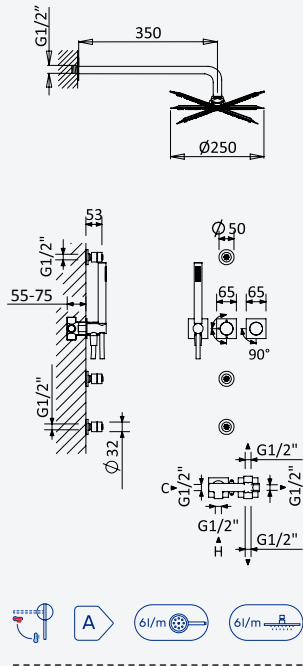

BRUMA AirEcoDrop

Concealed shower set, with inox shower head Ø250 mm, 3 jets and separate handshower set Elo

Kit de douche encastré, avec douche de tête Ø250 mm en inox, 3 jets et kit de douchette à main séparé Elo

- Chrome • Chromé 101 783 2CR
- Satinox 101 783 2ST
- Night Sky 101 783 2NS
- Pure White 101 783 2PW
- Morning Mist 101 783 2MM
- Gunmetal 101 783 2MG
- Sunrise 101 783 2SR
- Sunset 101 783 2SS

200 220 2N0

Option: Lever 2

Option: Poignée 2

- Chrome • Chromé 101 783 1CR
- Satinox 101 783 1ST
- Night Sky 101 783 1NS
- Pure White 101 783 1PW
- Morning Mist 101 783 1MM
- Gunmetal 101 783 1MG
- Sunrise 101 783 1SR
- Sunset 101 783 1SS

200 220 2N0

Option: Thermostatic mixer - VenusQ

Option: Mitigeur thermostatique - VenusQ

- Chrome • Chromé 187 633 1CR
- Satinox 187 633 1ST
- Night Sky 187 633 1NS
- Pure White 187 633 1PW
- Morning Mist 187 633 1MM
- Gunmetal 187 633 1MG
- Sunrise 187 633 1SR
- Sunset 187 633 1SS

INT 610 2N0