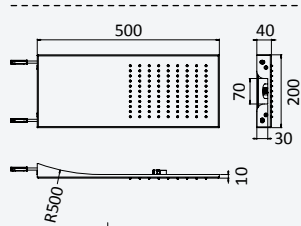

200 240 2NO

Option: Shower head Line (Rain)

Option: Douche de tête Line (Pluie)

Chrome • Chromé	182 411 1CR
Night Sky	182 411 1NS
Pure White	182 411 1PW
Morning Mist	182 411 1MM

200 240 1NO

BRUMA

Concealed shower set with EasyFix overhead shower 300 x 300 mm (Rain) and separate handshower set Quadra