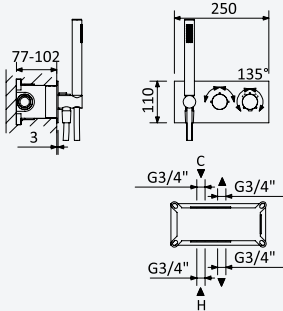

Thermostatic concealed shower set with overhead shower (Rain/Cascade) and handshower set - VenusQ

Thermostatique kit douche encastré avec douche pour plafond (Pluie/Cascade) et kit de douchette à main - VenusQ

Chrome • Chromé	187 488 2CR
Satinox	187 488 2ST
Night Sky	187 488 2NS
Pure White	187 488 2PW
Morning Mist	187 488 2MM

INT 630 2NO

Option: Steel shower head for ceiling installation, 500x500 mm (Rain)

Option: Douche de tête en INOX, pour montage plafond, 500x500 mm (Pluie)

Chrome • Chromé	187 487 2CR
Satinox	187 487 2ST
Night Sky	187 487 2NS
Pure White	187 487 2PW
Morning Mist	187 487 2MM

INT 630 1NO

Option: Steel shower head for ceiling installation, 380x380 mm (Rain)

Option: Douche de tête en INOX, pour montage plafond, 380x380 mm (Pluie)

Chrome • Chromé	187 486 2CR
Satinox	187 486 2ST
Night Sky	187 486 2NS
Pure White	187 486 2PW
Morning Mist	187 486 2MM

INT 630 1NO

Option: Steel shower head for ceiling installation, Ø380 mm (Rain)

Option: Douche de tête en INOX, pour montage plafond, Ø380 mm (Pluie)

Chrome • Chromé	187 489 2CR
Satinox	187 489 2ST
Night Sky	187 489 2NS
Pure White	187 489 2PW
Morning Mist	187 489 2MM

INT 630 1NO