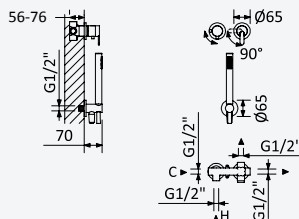

Concealed shower set with EasyFix overhead shower 300 x 300 mm (Rain) and separate handshower set Elo

Kit douche encastré avec douche pour plafond EasyFix 300 x 300mm (Pluie) et kit de douchette à main séparé Elo

Chrome • Chromé   **167 372 4CR**   **167 372 5CR**

200 220 1NO

Chrome • Chromé   **167 372 6CR**   **167 372 7CR**

200 220 1NO

Concealed shower set with EasyFix overhead shower Ø300 mm (Rain) and separate handshower set Elo

Kit douche encastré avec douche pour plafond EasyFix Ø300mm (Pluie) et kit de douchette à main séparé Elo

Chrome • Chromé   **167 372 8CR**   **167 372 9CR**

200 220 1NO

Chrome • Chromé   **167 373 0CR**   **167 373 2CR**

200 220 1NO

LF