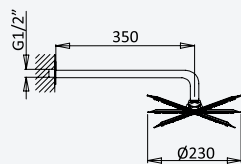

BRUMA AirEcoDrop

Concealed shower set with ABS shower head Ø230 mm

Kit de douche encastré avec douche de tête en ABS Ø230 mm

Chrome • Chromé	101 762 2CR
Night Sky	101 762 2NS
Pure White	101 762 2PW

200 140 1NO

Option: Lever 2

Option: Poignée 2

Chrome • Chromé	101 762 1CR
Night Sky	101 762 1NS
Pure White	101 762 1PW

200 140 1NO