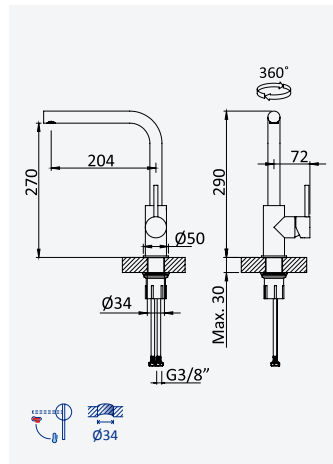

Sink mixer, swivel spout - Basil

Mitigeur monocommande, bec mobile - Basil

- Chrome • Chromé 122 700 4CR
- Night Sky 122 700 4NS