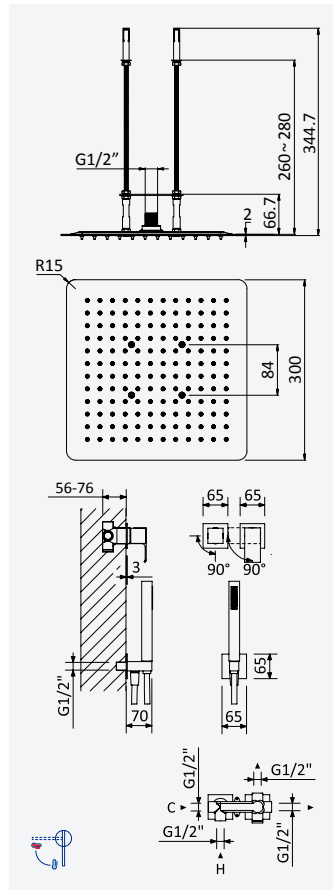

200 240 2NO

Option: Shower head Line (Rain)

Option: Douche de tête Line (Pluie)

Chrome • Chromé	182 411 1CR
Night Sky	182 411 1NS
Pure White	182 411 1PW
Morning Mist	182 411 1MM

200 240 1NO

BRUMA

Concealed shower set with EasyFix overhead shower 300 x 300 mm (Rain) and separate handshower set Quadra