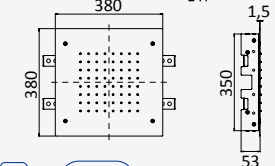

← 380x380 →

Chrome • Chromé 185 486 2CR
Night Sky 185 486 2NS
Pure White 185 486 2PW
Morning Mist 185 486 2MM

INT 630 1NO

BRUMA AirEcoDrop

BRUMA

Concealed shower set, with inox shower head 250x250 mm, 3 jets and separate handshower set Quadra