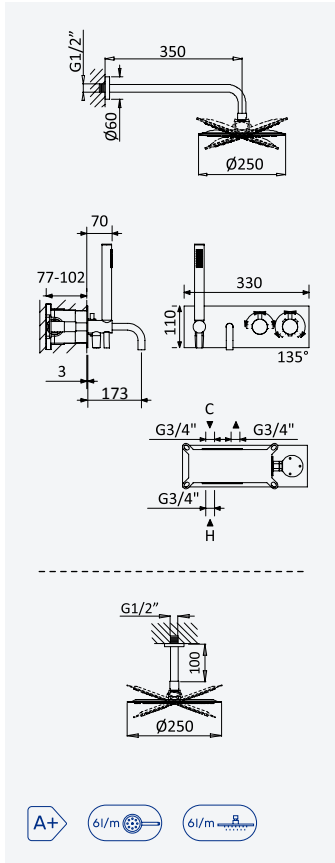

BRUMA AirEcoDrop