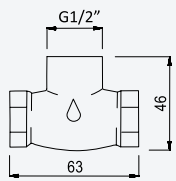

Concealed body for stop valve - 1/2"

Partie encastrée pour robinet d'arrêt - 1/2"

156 745 0NO