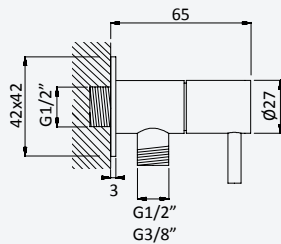

3/8" angle tap with connection - EloQ

Robinet d'équerre 3/8" - EloQ

Chrome • Chromé	125 280 2CR
Satinox	125 280 2ST
Night Sky	125 280 2NS
Pure White	125 280 2PW
Morning Mist	125 280 2MM
Gunmetal	125 280 2MG
Sunrise	125 280 2SR
Sunset	125 280 2SS

1/2" angle tap with connection - EloQ

Robinet d'équerre 1/2" - EloQ

Chrome • Chromé	125 200 2CR
Satinox	125 200 2ST
Night Sky	125 200 2NS
Pure White	125 200 2PW
Morning Mist	125 200 2MM
Gunmetal	125 200 2MG
Sunrise	125 200 2SR
Sunset	125 200 2SS

Stop Valve 1/2" - EliteQ

Robinet d'arrêt 1/2" - EliteQ

Chrome • Chromé	180 590 1CR
Satinox	180 590 1ST
Night Sky	180 590 1NS
Pure White	180 590 1PW
Morning Mist	180 590 1MM
Gunmetal	180 590 1MG
Sunrise	180 590 1SR
Sunset	180 590 1SS

Stop Valve 3/4" - EliteQ

Robinet d'arrêt 3/4" - EliteQ

Chrome • Chromé	180 590 2CR
Satinox	180 590 2ST
Night Sky	180 590 2NS
Pure White	180 590 2PW
Morning Mist	180 590 2MM
Gunmetal	180 590 2MG
Sunrise	180 590 2SR
Sunset	180 590 2SS

Concealed body for stop valve - 1/2"

Partie encastrée pour robinet d'arrêt - 1/2"

156 745 0N0

Concealed body for stop valve - 3/4"

Partie encastrée pour robinet d'arrêt - 3/4"

156 745 1N0