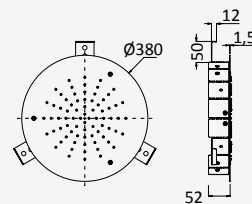

Thermostatic concealed shower set with overhead shower (Rain/Cascade) and handshower set - VenusQ

Thermostatique kit douche encastré avec douche pour plafond (Pluie/Cascade) et kit de douchette à main - VenusQ

- Chrome · Chromé 187 488 2CR
- Night Sky 187 488 2NS
- Pure White 187 488 2PW
- Morning Mist 187 488 2MM

INT 630 2NO

Option: Steel shower head for ceiling installation, 500x500 mm (Rain)

Option: Douche de tête en INOX, pour montage plafond, 500x500 mm (Pluie)

- Chrome · Chromé 187 487 2CR
- Night Sky 187 487 2NS
- Pure White 187 487 2PW
- Morning Mist 187 487 2MM

INT 630 1NO

Option: Steel shower head for ceiling installation, 380x380 mm (Rain)

Option: Douche de tête en INOX, pour montage plafond, 380x380 mm (Pluie)

- Chrome · Chromé 187 486 2CR
- Night Sky 187 486 2NS
- Pure White 187 486 2PW
- Morning Mist 187 486 2MM

INT 630 1NO

Option: Steel shower head for ceiling installation, Ø380 mm (Rain)

Option: Douche de tête en INOX, pour montage plafond, Ø380 mm (Pluie)

- Chrome · Chromé 187 489 2CR
- Night Sky 187 489 2NS
- Pure White 187 489 2PW
- Morning Mist 187 489 2MM

INT 630 1NO