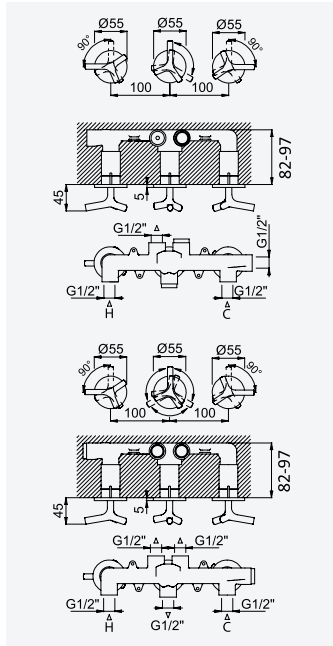

3 hole concealed mixer, with 2 outlets

Mitigeur encastré de 3 trous, avec 2 sorties

Chrome • Chromé	191 310 1CR
Night Sky	191 310 1NS
Pure White	191 310 1PW
Morning Mist	191 310 1MM
Gunmetal	191 310 1MG
Sunrise	191 310 1SR
Sunset	191 310 1SS

200 250 1NO