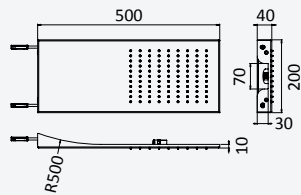

Chrome • Chromé	167 363 2CR	167 363 3CR
Satinox	167 363 2ST	167 363 3ST
Night Sky	167 363 2NS	167 363 3NS
Pure White	167 363 2PW	167 363 3PW
Morning Mist	167 363 2MM	167 363 3MM

200 240 1NO