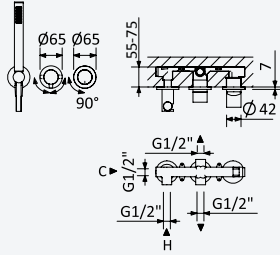

Concealed shower set with overhead shower (Rain/Cascade) and handshower set

Kit douche encastré avec douche pour plafond (Pluie/Cascade) et kit de douchette à main

- Chrome · Chromé 193 426 1CR
- Night Sky 193 426 1NS
- Pure White 193 426 1PW
- Morning Mist 193 426 1MM

200 240 2NO

Option: Lever 2

Option: Poignée 2

- Chrome · Chromé 193 370 7CR
- Night Sky 193 370 7NS
- Pure White 193 370 7PW
- Morning Mist 193 370 7MM

200 240 2NO

Concealed shower set with overhead shower 500x500 mm (Rain) and handshower set

Kit douche encastré avec douche pour plafond 500x500 mm (Pluie) et kit de douchette à main

- Chrome · Chromé 193 427 1CR
- Night Sky 193 427 1NS
- Pure White 193 427 1PW
- Morning Mist 193 427 1MM

200 240 1NO

Option: Lever 2

Option: Poignée 2

- Chrome · Chromé 193 370 8CR
- Night Sky 193 370 8NS
- Pure White 193 370 8PW
- Morning Mist 193 370 8MM

200 240 1NO

Concealed shower set with overhead shower 380x380 mm (Rain) and handshower set

Kit douche encastré avec douche pour plafond 380x380 mm (Pluie) et kit de douchette à main

- Chrome · Chromé 193 428 1CR
- Night Sky 193 428 1NS
- Pure White 193 428 1PW
- Morning Mist 193 428 1MM

200 140 1NO

Option: Lever 2

Option: Poignée 2

- Chrome · Chromé 193 370 9CR
- Night Sky 193 370 9NS
- Pure White 193 370 9PW
- Morning Mist 193 370 9MM

200 240 1NO

Concealed shower set with overhead shower Ø380 mm (Rain) and handshower set

Kit douche encastré avec douche pour plafond Ø380 mm (Pluie) et kit de douchette à main

- Chrome · Chromé 193 429 1CR
- Night Sky 193 429 1NS
- Pure White 193 429 1PW
- Morning Mist 193 429 1MM

200 240 1NO

Option: Lever 2

Option: Poignée 2

- Chrome · Chromé 193 371 0CR
- Night Sky 193 371 0NS
- Pure White 193 371 0PW
- Morning Mist 193 371 0MM

200 240 1NO