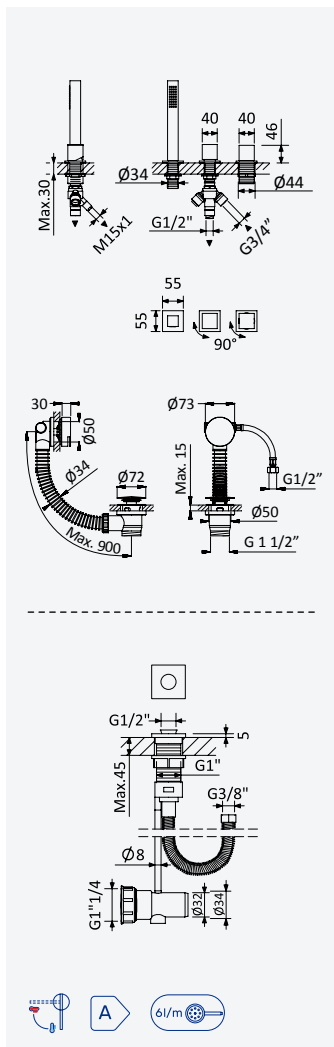

Integrated outlet for splash water, grey Lux shower hose with colored fittings - Quadra

Bac de récupération des eaux de ruissellement, flexible Lux gris avec garnitures colorées - Quadra

Chrome • Chromé	161 003 1CR
Night Sky	161 003 1NS
Pure White	161 003 1PW
Morning Mist	161 003 1MM
Gunmetal	161 003 1MG
Sunrise	161 003 1SR
Sunset	161 003 1SS