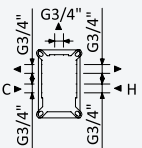

BRUMA AirEcoDrop