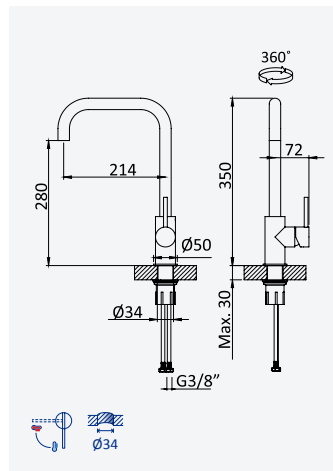

Sink mixer, swivel spout - Basil

Mitigeur monocommande, bec mobile - Basil

- Chrome • Chromé 122 700 5CR