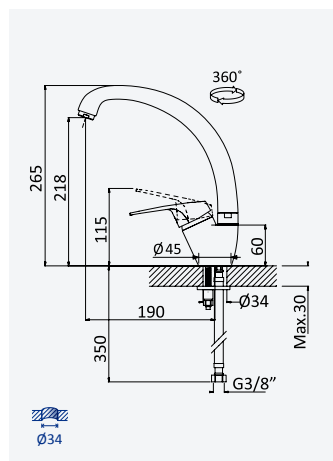

Sink mixer, swivel spout - Mustang

Mitigeur monocommande, bec mobile - Mustang

- Chrome • Chromé 116 052 1CR