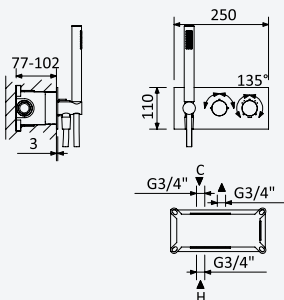

Thermostatic concealed shower set with overhead shower (Rain/Cascade) and handshower set - VenusQ

Thermostatique kit douche encastré avec douche pour plafond (Pluie/Cascade) et kit de douchette à main - VenusQ

Chrome • Chromé	187 488 2CR
Satinox	187 488 2ST
Night Sky	187 488 2NS
Pure White	187 488 2PW
Morning Mist	187 488 2MM

INT 630 2NO

Option: Steel shower head for ceiling installation, 500x500 mm (Rain)

Option: Douche de tête en INOX, pour montage plafond, 500x500 mm (Pluie)

Chrome • Chromé	187 487 2CR
Satinox	187 487 2ST
Night Sky	187 487 2NS
Pure White	187 487 2PW
Morning Mist	187 487 2MM

INT 630 1NO

Option: Steel shower head for ceiling installation, 380x380 mm (Rain)

Option: Douche de tête en INOX, pour montage plafond, 380x380 mm (Pluie)

Chrome • Chromé	187 486 2CR
Satinox	187 486 2ST
Night Sky	187 486 2NS
Pure White	187 486 2PW
Morning Mist	187 486 2MM

INT 630 1NO

Option: Steel shower head for ceiling installation, Ø380 mm (Rain)

Option: Douche de tête en INOX, pour montage plafond, Ø380 mm (Pluie)

Chrome • Chromé	187 489 2CR
Satinox	187 489 2ST
Night Sky	187 489 2NS
Pure White	187 489 2PW
Morning Mist	187 489 2MM

INT 630 1NO