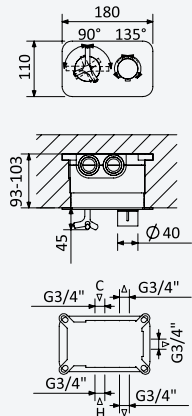

Concealed thermostatic mixer, with 2 outlets

Mitigeur thermostatique encastré, avec 2 sorties

Chrome • Chromé	191 622 1CR
Night Sky	191 622 1NS
Pure White	191 622 1PW
Morning Mist	191 622 1MM
Gunmetal	191 622 1MG
Sunrise	191 622 1SR
Sunset	191 622 1SS

INT 610 3NO

Concealed thermostatic mixer, with 3 outlets

Mitigeur thermostatique encastré, avec 3 sorties

Chrome • Chromé	191 623 1CR
Night Sky	191 623 1NS
Pure White	191 623 1PW
Morning Mist	191 623 1MM
Gunmetal	191 623 1MG
Sunrise	191 623 1SR
Sunset	191 623 1SS

INT 610 4NO

Concealed thermostatic mixer, with 4 outlets

Mitigeur thermostatique encastré, avec 4 sorties

Chrome • Chromé	191 634 1CR
Night Sky	191 634 1NS
Pure White	191 634 1PW
Morning Mist	191 634 1MM
Gunmetal	191 634 1MG
Sunrise	191 634 1SR
Sunset	191 634 1SS

INT 620 4NO

Concealed thermostatic mixer, with 5 outlets

Mitigeur thermostatique encastré, avec 5 sorties

Chrome • Chromé	191 635 1CR
Night Sky	191 635 1NS
Pure White	191 635 1PW
Morning Mist	191 635 1MM
Gunmetal	191 635 1MG
Sunrise	191 635 1SR
Sunset	191 635 1SS

INT 620 5NO