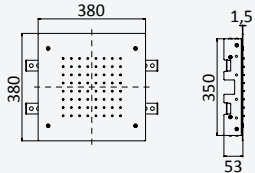

Chrome • Chromé **167 372 8CR** **167 372 9CR**

200 220 1NO

Chrome • Chromé **167 373 0CR** **167 373 2CR**

200 220 1NO

LF

← 500x500 →

Thermostatic concealed shower set with overhead shower (Rain/Cascade) and handshower set - VenusQ