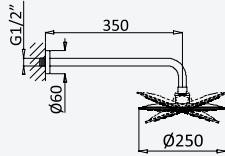

BRUMA AirEcoDrop

BRUMA

Concealed shower set with inox shower head Ø250 mm, 3 jets and separate handshower set Elo

Kit de douche encastré avec douche de tête Ø250 mm en inox, 3 jets et kit de douchette à main séparé Elo

Chrome • Chromé	167 363 4CR	167 363 5CR
Satinox	167 363 4ST	167 363 5ST
Night Sky	167 363 4NS	167 363 5NS
Pure White	167 363 4PW	167 363 5PW
Morning Mist	167 363 4MM	167 363 5MM
Gunmetal	167 363 4MG	167 363 5MG
Sunrise	167 363 4SR	167 363 5SR
Sunset	167 363 4SS	167 363 5SS

200 220 2NO

Chrome • Chromé	167 363 6CR	167 363 7CR
Satinox	167 363 6ST	167 363 7ST
Night Sky	167 363 6NS	167 363 7NS
Pure White	167 363 6PW	167 363 7PW
Morning Mist	167 363 6MM	167 363 7MM
Gunmetal	167 363 6MG	167 363 7MG
Sunrise	167 363 6SR	167 363 7SR
Sunset	167 363 6SS	167 363 7SS

200 220 2NO

Concealed shower set with inox shower head Ø250 mm with ceiling shower arm 100 mm, 3 jets and separate handshower set Elo

Kit de douche encastré avec douche de tête Ø250 mm en inox avec bras vertical 100 mm, 3 jets et kit de douchette à main séparé Elo

Chrome • Chromé	167 373 3CR	167 373 4CR
Satinox	167 373 3ST	167 373 4ST
Night Sky	167 373 3NS	167 373 4NS
Pure White	167 373 3PW	167 373 4PW
Morning Mist	167 373 3MM	167 373 4MM
Gunmetal	167 373 3MG	167 373 4MG
Sunrise	167 373 3SR	167 373 4SR
Sunset	167 373 3SS	167 373 4SS

200 220 2NO

Chrome • Chromé	167 373 5CR	167 373 6CR
Satinox	167 373 5ST	167 373 6ST
Night Sky	167 373 5NS	167 373 6NS
Pure White	167 373 5PW	167 373 6PW
Morning Mist	167 373 5MM	167 373 6MM
Gunmetal	167 373 5MG	167 373 6MG
Sunrise	167 373 5SR	167 373 6SR
Sunset	167 373 5SS	167 373 6SS

200 220 2NO