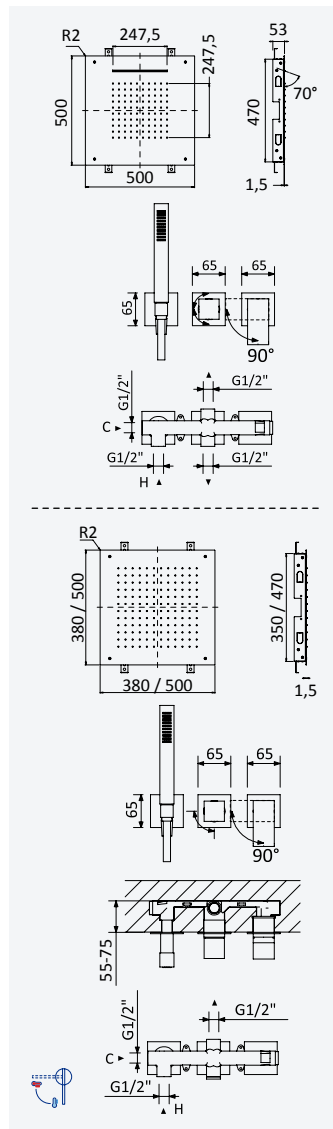

200 240 2NO

Option: Shower head Line (Rain)

Option: Douche de tête Line (Pluie)

Chrome • Chromé	182 411 1CR
Night Sky	182 411 1NS
Pure White	182 411 1PW
Morning Mist	182 411 1MM

200 240 1NO

BRUMA

Concealed shower set with EasyFix overhead shower 300 x 300 mm (Rain) and separate handshower set Quadra