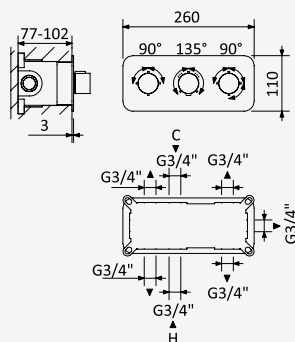

Concealed thermostatic mixer horizontal, with 2 outlets

Mitigeur thermostatique encastré horizontal, avec 2 sorties

Chrome · Chromé	184 440 2CR
Night Sky	184 440 2NS
Pure White	184 440 2PW
Morning Mist	184 440 2MM
Gunmetal	184 440 2MG
Sunrise	184 440 2SR
Sunset	184 440 2SS

INT 610 1NO

Concealed thermostatic mixer horizontal, with 3 outlets

Mitigeur thermostatique encastré horizontal, avec 3 sorties

Chrome · Chromé	184 450 2CR
Night Sky	184 450 2NS
Pure White	184 450 2PW
Morning Mist	184 450 2MM
Gunmetal	184 450 2MG
Sunrise	184 450 2SR
Sunset	184 450 2SS

INT 610 2NO

Concealed thermostatic mixer, with 4 outlets

Mitigeur thermostatique encastré, avec 4 sorties

Chrome · Chromé	184 140 1CR
Night Sky	184 140 1NS
Pure White	184 140 1PW
Morning Mist	184 140 1MM
Gunmetal	184 140 1MG
Sunrise	184 140 1SR
Sunset	184 140 1SS

INT 620 1NO

Concealed thermostatic mixer, with 5 outlets

Mitigeur thermostatique encastré, avec 5 sorties

Chrome · Chromé	184 150 1CR
Night Sky	184 150 1NS
Pure White	184 150 1PW
Morning Mist	184 150 1MM
Gunmetal	184 150 1MG
Sunrise	184 150 1SR
Sunset	184 150 1SS

INT 620 2NO

Concealed thermostatic mixer, with 6 outlets

Mitigeur thermostatique encastré, avec 6 sorties

Chrome · Chromé	184 160 1CR
Night Sky	184 160 1NS
Pure White	184 160 1PW
Morning Mist	184 160 1MM
Gunmetal	184 160 1MG
Sunrise	184 160 1SR
Sunset	184 160 1SS

INT 620 3NO