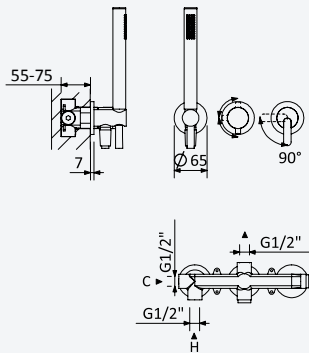

200 240 1NO

3

4

Chrome • Chromé	167 361 7CR	167 361 8CR
Satinox	167 361 7ST	167 361 8ST
Night Sky	167 361 7NS	167 361 8NS
Pure White	167 361 7PW	167 361 8PW
Morning Mist	167 361 7MM	167 361 8MM
Gunmetal	167 361 7MG	167 361 8MG
Sunrise	167 361 7SR	167 361 8SR
Sunset	167 361 7SS	167 361 8SS
Gunmetal PVD	167 361 7GM	167 361 8GM
Sunrise PVD	167 361 7PR	167 361 8PR
Sunset PVD	167 361 7PS	167 361 8PS
Gold PVD	167 361 7PO	167 361 8PO

200 240 1NO

← Ø300 →

Concealed shower set with Inox shower head Ø300 mm and Elo handshower set

Kit de douche encastré avec douche de tête Ø300 mm en Inox et kit de douchette à main Elo

	1	2
Chrome • Chromé	167 361 9CR	167 362 0CR
Satinox	167 361 9ST	167 362 0ST
Night Sky	167 361 9NS	167 362 0NS
Pure White	167 361 9PW	167 362 0PW
Morning Mist	167 361 9MM	167 362 0MM
Gunmetal	167 361 9MG	167 362 0MG
Sunrise	167 361 9SR	167 362 0SR
Sunset	167 361 9SS	167 362 0SS
Old Brass • Vieux Laiton	167 361 9LE	167 362 0LE

200 240 1NO

3

4

Chrome • Chromé	167 362 3CR	167 362 4CR
Satinox	167 362 3ST	167 362 4ST
Night Sky	167 362 3NS	167 362 4NS
Pure White	167 362 3PW	167 362 4PW
Morning Mist	167 362 3MM	167 362 4MM
Gunmetal	167 362 3MG	167 362 4MG
Sunrise	167 362 3SR	167 362 4SR
Sunset	167 362 3SS	167 362 4SS

200 240 1NO

A

6l/m

6l/m