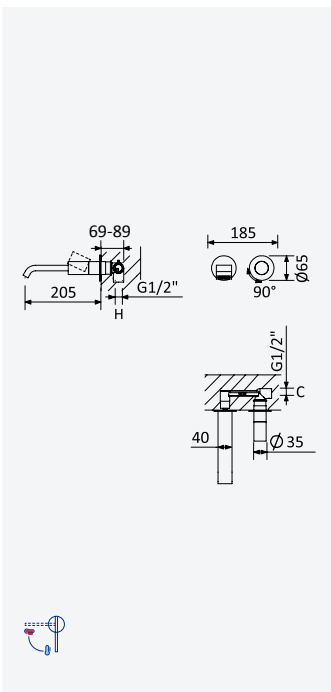

2 hole wall basin mixer

Mitigeur monocommande mural de 2 trous, pour lavabo

Chrome • Chromé
Night Sky
Pure White
Morning Mist
Gunmetal
Sunrise
Sunset

1		189 840 1CR
		189 840 1NS
		189 840 1PW
		189 840 1MM
		189 840 1MG
		189 840 1SR
		189 840 1SS

200 100 3NO

Chrome • Chromé
Night Sky
Pure White
Morning Mist
Gunmetal
Sunrise
Sunset

2		189 010 0CR	189 010 2CR
		189 010 0NS	189 010 2NS
		189 010 0PW	189 010 2PW
		189 010 0MM	189 010 2MM
		189 010 0MG	189 010 2MG
		189 010 0SR	189 010 2SR
		189 010 0SS	189 010 2SS

200 100 3NO