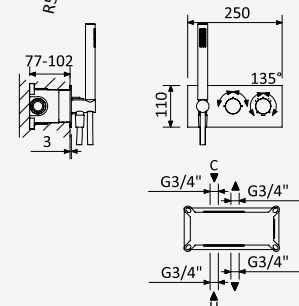

Thermostatic concealed shower set with Line Cascade shower (Rain/Cascade) and handshower set - VenusQ

Thermostatique kit douche encastré avec douche Line Cascade (Pluie/Cascade) et kit de douche à main - VenusQ

Chrome · Chromé	187 485 2CR
Night Sky	187 485 2NS
Pure White	187 485 2PW
Morning Mist	187 485 2MM

Option: Shower head Line (Rain)

Option: Douche de tête Line (Pluie)

Chrome · Chromé	187 484 2CR
Satinox	187 484 2ST
Night Sky	187 484 2NS
Pure White	187 484 2PW
Morning Mist	187 484 2MM