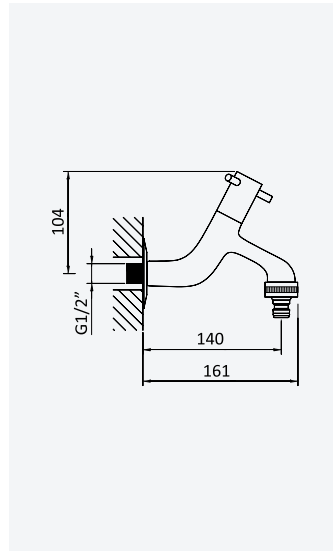

Wall tap - Tribbo

Robinet mural - Tribbo

Chrome • Chromé	123 400 1CR
Satinox	123 400 1ST
Night Sky	123 400 1NS
Morning Mist	123 400 1MM