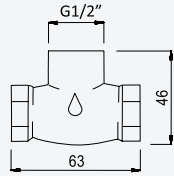

Concealed body for stop valve - 1/2"

Partie encastrée pour robinet d'arrêt - 1/2"

156 745 ONO