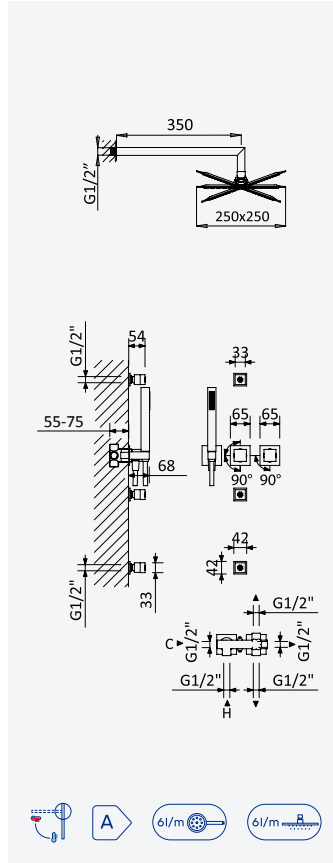

← 380x380 →

Chrome • Chromé 185 486 2CR
Night Sky 185 486 2NS
Pure White 185 486 2PW
Morning Mist 185 486 2MM

INT 630 1NO

BRUMA AirEcoDrop

BRUMA

Concealed shower set, with inox shower head 250x250 mm, 3 jets and separate handshower set Quadra