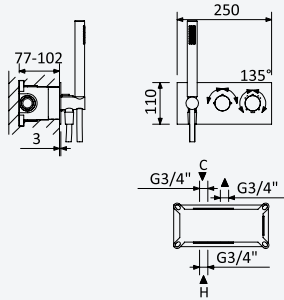

BRUMA

Thermostatic concealed shower set with ABS shower head Ø230 mm and Elo handshower set - VenusQ

Kit de douche thermostatique encastré avec douche de tête Ø230 mm en ABS et kit de douchette à main Elo - VenusQ

- Chrome • Chromé 187 591 1CR
- Night Sky 187 591 1NS
- Pure White 187 591 1PW

INT 630 1NO

Option: UltraThin Inox shower head Ø250 mm

Option: Douche de tête UltraThin Ø250 mm, en inox

- Chrome • Chromé 187 593 1CR
- Satinox 187 593 1ST
- Night Sky 187 593 1NS
- Pure White 187 593 1PW
- Morning Mist 187 593 1MM
- Gunmetal 187 593 1MG
- Sunrise 187 593 1SR
- Sunset 187 593 1SS
- Old Brass • Vieux Laiton 187 593 1LE

INT 630 1NO

Thermostatic concealed shower set with inox shower head Ø250 mm with ceiling shower arm 100 mm, Elo handshower set - VenusQ

Kit de douche thermostatique encastré avec douche de tête Ø250 mm en inox avec bras vertical 100 mm, kit de douchette à main Elo - VenusQ

- Chrome • Chromé 187 403 1CR
- Satinox 187 403 1ST
- Night Sky 187 403 1NS
- Pure White 187 403 1PW
- Morning Mist 187 403 1MM
- Gunmetal 187 403 1MG
- Sunrise 187 403 1SR
- Sunset 187 403 1SS
- Old Brass • Vieux Laiton 187 403 1LE

INT 630 1NO

LF