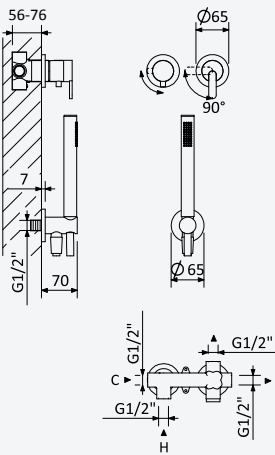

BRUMA AirEcoDrop

Concealed horizontal shower set with ABS shower head Ø230 mm and separate handshower set Elo

Kit de douche horizontal encastré, avec douche de tête Ø230 mm en ABS et kit de douchette à main séparé Elo

Chrome • Chromé	167 360 2CR	167 360 3CR
Night Sky	167 360 2NS	167 360 3NS
Pure White	167 360 2PW	167 360 3PW

200 220 1N0

Concealed horizontal shower set with Inox shower head Ø250 mm and separate handshower set Elo

Kit de douche horizontal encastré, avec douche de tête Ø250 mm en Inox et kit de douchette à main séparé Elo

Chrome • Chromé	167 360 4CR	167 360 5CR
Satinox	167 360 4ST	167 360 5ST
Night Sky	167 360 4NS	167 360 5NS
Pure White	167 360 4PW	167 360 5PW
Morning Mist	167 360 4MM	167 360 5MM
Gunmetal	167 360 4MG	167 360 5MG
Sunrise	167 360 4SR	167 360 5SR
Sunset	167 360 4SS	167 360 5SS
Old Brass • Vieux Laiton	167 360 4LE	167 360 5LE

200 220 1N0

Chrome • Chromé	167 360 6CR	167 360 7CR
Satinox	167 360 6ST	167 360 7ST
Night Sky	167 360 6NS	167 360 7NS
Pure White	167 360 6PW	167 360 7PW
Morning Mist	167 360 6MM	167 360 7MM
Gunmetal	167 360 6MG	167 360 7MG
Sunrise	167 360 6SR	167 360 7SR
Sunset	167 360 6SS	167 360 7SS

200 220 1N0

Concealed horizontal shower set with Inox shower head Ø300 mm and separate handshower set Elo

Kit de douche horizontal encastré, avec douche de tête Ø300 mm en Inox et kit de douchette à main séparé Elo

Chrome • Chromé	167 360 8CR	167 360 9CR
Satinox	167 360 8ST	167 360 9ST
Night Sky	167 360 8NS	167 360 9NS
Pure White	167 360 8PW	167 360 9PW
Morning Mist	167 360 8MM	167 360 9MM
Gunmetal	167 360 8MG	167 360 9MG
Sunrise	167 360 8SR	167 360 9SR
Sunset	167 360 8SS	167 360 9SS
Old Brass • Vieux Laiton	167 360 8LE	167 360 9LE

200 220 1N0

Chrome • Chromé	167 361 0CR	167 361 2CR
Satinox	167 361 0ST	167 361 2ST
Night Sky	167 361 0NS	167 361 2NS
Pure White	167 361 0PW	167 361 2PW
Morning Mist	167 361 0MM	167 361 2MM
Gunmetal	167 361 0MG	167 361 2MG
Sunrise	167 361 0SR	167 361 2SR
Sunset	167 361 0SS	167 361 2SS

200 220 1N0