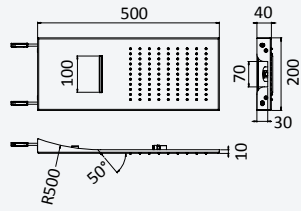

Concealed shower set with Line Cascade shower (Rain/Cascade) and handshower set

Kit douche encastré avec douche Line Cascade (Pluie/Cascade) et kit de douchette à main

Chrome • Chromé	167 362 5CR	167 362 6CR
Night Sky	167 362 5NS	167 362 6NS
Pure White	167 362 5PW	167 362 6PW
Morning Mist	167 362 5MM	167 362 6MM

200 240 2NO