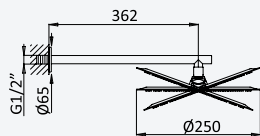

Chrome • Chromé	183 786 1CR
Night Sky	183 786 1NS
Pure White	183 786 1PW
Morning Mist	183 786 1MM

← 380x380 →

INT 630 3NO

UT

BRUMA AirEcoDrop

Progressive concealed shower set with overhead shower ceiling installation 500 x 500 mm, Luna cascade shower and handshower set