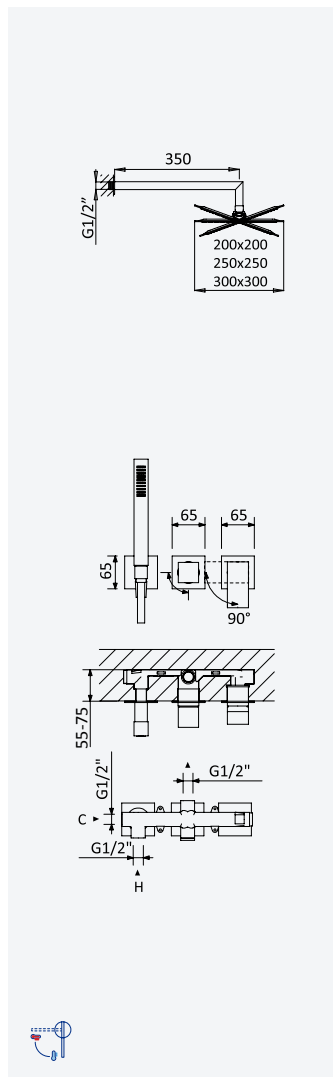

Concealed shower set with ABS shower head 200x200 mm and Quadra handshower set

Kit de douche encastré avec douche de tête 200x200 mm en ABS et kit de douchette à main Quadra

Chrome · Chromé	182 571 2CR
Night Sky	182 571 2NS
Pure White	182 571 2PW
Morning Mist	182 571 2MM
Gunmetal	182 571 2MG
Sunrise	182 571 2SR
Sunset	182 571 2SS

200 240 1NO

Option: UltraThin Inox shower head 250x250 mm

Option: Douche de tête UltraThin 250x250 mm en inox

Chrome · Chromé	182 572 2CR
● Night Sky	182 572 2NS
Pure White	182 572 2PW
Morning Mist	182 572 2MM
Gunmetal	182 572 2MG
Sunrise	182 572 2SR
Sunset	182 572 2SS

200 240 1NO

Option: UltraThin Inox shower head 300x300 mm

Option: Douche de tête UltraThin 300x300 mm en inox

Chrome · Chromé	182 573 2CR
Night Sky	182 573 2NS
Pure White	182 573 2PW
Morning Mist	182 573 2MM
Gunmetal	182 573 2MG
Sunrise	182 573 2SR
Sunset	182 573 2SS

200 240 1NO