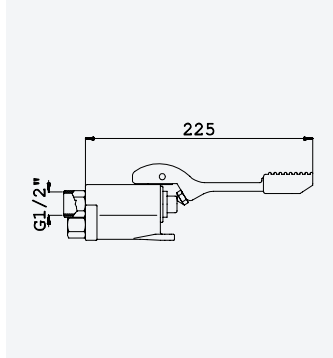

Foot operated mixer, floor mounted

Mitigeur monopédale, application au sol

Chrome • Chromé

122 002 3CR