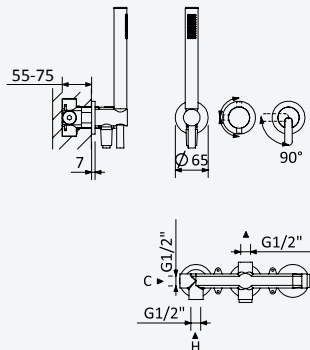

BRUMA

Concealed shower set with ABS shower head Ø230 mm with ceiling shower arm 100 mm, Elo handshower set

Kit de douche encastré avec douche de tête Ø230 mm en ABS avec bras vertical 100 mm, kit de douchette à main Elo

Chrome • Chromé	167 371 3CR	167 371 4CR
Night Sky	167 371 3NS	167 371 4NS
Pure White	167 371 3PW	167 371 4PW

200 240 1NO

Concealed shower set with Inox shower head Ø250 mm with ceiling shower arm 100 mm, Elo handshower set

Kit de douche encastré avec douche de tête Ø250 mm en Inox avec bras vertical 100 mm, kit de douchette à main Elo

Chrome • Chromé	167 371 5CR	167 371 6CR
Satinox	167 371 5ST	167 371 6ST
Night Sky	167 371 5NS	167 371 6NS
Pure White	167 371 5PW	167 371 6PW
Morning Mist	167 371 5MM	167 371 6MM
Gunmetal	167 371 5MG	167 371 6MG
Sunrise	167 371 5SR	167 371 6SR
Sunset	167 371 5SS	167 371 6SS
Old Brass • Vieux Laiton	167 371 5LE	167 371 6LE

200 240 1NO

Chrome • Chromé	167 371 7CR	167 371 8CR
Satinox	167 371 7ST	167 371 8ST
Night Sky	167 371 7NS	167 371 8NS
Pure White	167 371 7PW	167 371 8PW
Morning Mist	167 371 7MM	167 371 8MM
Gunmetal	167 371 7MG	167 371 8MG
Sunrise	167 371 7SR	167 371 8SR
Sunset	167 371 7SS	167 371 8SS

200 240 1NO

Concealed shower set with Inox shower head Ø300 mm with ceiling shower arm 100 mm, Elo handshower set

Kit de douche encastré avec douche de tête Ø300 mm en Inox avec bras vertical 100 mm, kit de douchette à main Elo

Chrome • Chromé	167 371 9CR	167 372 0CR
Satinox	167 371 9ST	167 372 0ST
Night Sky	167 371 9NS	167 372 0NS
Pure White	167 371 9PW	167 372 0PW
Morning Mist	167 371 9MM	167 372 0MM
Gunmetal	167 371 9MG	167 372 0MG
Sunrise	167 371 9SR	167 372 0SR
Sunset	167 371 9SS	167 372 0SS
Old Brass • Vieux Laiton	167 371 9LE	167 372 0LE

200 240 1NO

Chrome • Chromé	167 372 2CR	167 372 3CR
Satinox	167 372 2ST	167 372 3ST
Night Sky	167 372 2NS	167 372 3NS
Pure White	167 372 2PW	167 372 3PW
Morning Mist	167 372 2MM	167 372 3MM
Gunmetal	167 372 2MG	167 372 3MG
Sunrise	167 372 2SR	167 372 3SR
Sunset	167 372 2SS	167 372 3SS

200 240 1NO

LF