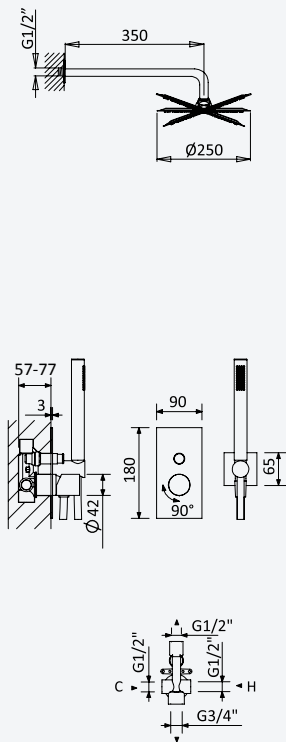

BRUMA AirEcoDrop

Concealed shower set with Inox shower head Ø250 mm and Elo handshower set

Kit de douche encastré avec douche de tête Ø250 mm en Inox et kit de douchette à main Elo

Chrome • Chromé	101 765 2CR
Satinox	101 765 2ST
Night Sky	101 765 2NS
Pure White	101 765 2PW
Morning Mist	101 765 2MM
Gunmetal	101 765 2MG
Sunrise	101 765 2SR
Sunset	101 765 2SS

200 210 1NO

Option: Lever 2

Option: Poignée 2

Chrome • Chromé	101 765 1CR
Satinox	101 765 1ST
Night Sky	101 765 1NS
Pure White	101 765 1PW
Morning Mist	101 765 1MM
Gunmetal	101 765 1MG
Sunrise	101 765 1SR
Sunset	101 765 1SS

200 210 1NO