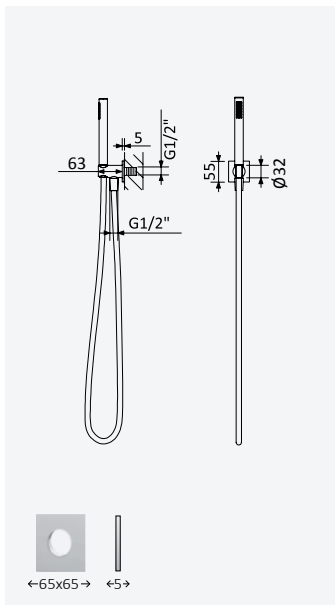

Shower set with outlet elbow, Lux hose 175cm and ABS Elo handshower - Hera

Garniture de douche avec caude à encastrer, flexible Lux 175cm et douchette Elo en ABS - Hera

Chrome • Chromé	106 590 0CR
Night Sky	106 590 0NS
Pure White	106 590 0PW
Morning Mist	106 590 0MM
Gunmetal	106 590 0MG
Sunrise	106 590 0SR
Sunset	106 590 0SS

Option: Body&Soul handshower

Option: Douchette Body&Soul

Chrome • Pure White 106 590 1CR