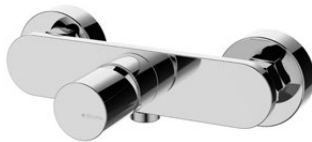

Option: Poignée 2

Chrome • Chromé	193 310 0CR
• Night Sky	193 310 0NS
Pure White	193 310 0PW
Morning Mist	193 310 0MM
Gunmetal	193 310 0MG
Sunrise	193 310 0SR
Sunset	193 310 0SS

BRUMA AirEcoDrop

Shower system for wall mounting with adjustable ABS head shower Ø230mm and shower rail