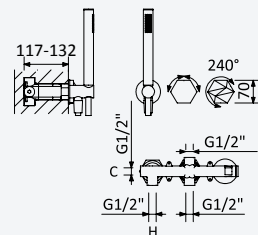

Chrome • Chromé	183 786 1CR
Night Sky	183 786 1NS
Pure White	183 786 1PW
Morning Mist	183 786 1MM

← 380x380 →

INT 630 3NO

UT

BRUMA AirEcoDrop

Progressive concealed shower set with overhead shower ceiling installation 500 x 500 mm, Luna cascade shower and handshower set