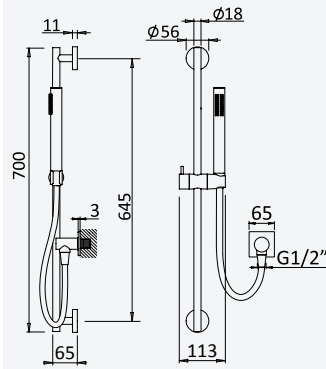

Option: Body&Soul handshower

Option: Douchette Body&Soul

Chrome / Pure White	145 593 8CR
---------------------	-------------

Shower set with outlet elbow, EloX Shower rail, Lux hose 175cm and Elo ABS handshower - FlowQ