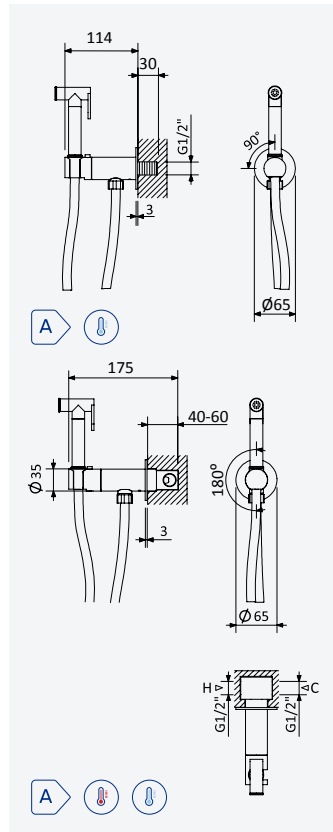

BRUMA

Tap for bidet/toilets, 90° opening. Brass handshower - Elo

Robinet pour bidet/wc, ouverture à 90°. Douchette en laiton - Elo

Brass - Laiton

Chrome • Chromé	145 110 1CR
Night Sky	145 110 1NS
Pure White	145 110 1PW
Morning Mist	145 110 1MM
Gunmetal	145 110 1MG
Sunrise	145 110 1SR
Sunset	145 110 1SS

Single lever mixer for bidet/toilets, 180° progressive opening. Brass handshower - Elo

Mitigeur encastrable pour bidet/wc, ouverture progressive de 180°. Douchette en laiton - Elo

Brass - Laiton

Chrome • Chromé	145 110 3CR
Night Sky	145 110 3NS
Pure White	145 110 3PW
Morning Mist	145 110 3MM
Gunmetal	145 110 3MG
Sunrise	145 110 3SR
Sunset	145 110 3SS

INT 500 2NO