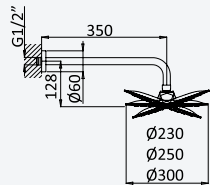

BRUMA AirEcoDrop

Concealed horizontal shower set with ABS shower head Ø230 mm and separate handshower set Elo

Kit de douche horizontal encastré, avec douche de tête Ø230 mm en ABS et kit de douchette à main séparé Elo

Chrome • Chromé	167 360 2CR	167 360 3CR
Night Sky	167 360 2NS	167 360 3NS
Pure White	167 360 2PW	167 360 3PW

200 220 1N0

Concealed horizontal shower set with Inox shower head Ø250 mm and separate handshower set Elo

Kit de douche horizontal encastré, avec douche de tête Ø250 mm en Inox et kit de douchette à main séparé Elo

Chrome • Chromé	167 360 4CR	167 360 5CR
Satinox	167 360 4ST	167 360 5ST
Night Sky	167 360 4NS	167 360 5NS
Pure White	167 360 4PW	167 360 5PW
Morning Mist	167 360 4MM	167 360 5MM
Gunmetal	167 360 4MG	167 360 5MG
Sunrise	167 360 4SR	167 360 5SR
Sunset	167 360 4SS	167 360 5SS
Old Brass • Vieux Laiton	167 360 4LE	167 360 5LE

200 220 1N0

Chrome • Chromé	167 360 6CR	167 360 7CR
Satinox	167 360 6ST	167 360 7ST
Night Sky	167 360 6NS	167 360 7NS
Pure White	167 360 6PW	167 360 7PW
Morning Mist	167 360 6MM	167 360 7MM
Gunmetal	167 360 6MG	167 360 7MG
Sunrise	167 360 6SR	167 360 7SR
Sunset	167 360 6SS	167 360 7SS

200 220 1N0

Concealed horizontal shower set with Inox shower head Ø300 mm and separate handshower set Elo

Kit de douche horizontal encastré, avec douche de tête Ø300 mm en Inox et kit de douchette à main séparé Elo

Chrome • Chromé	167 360 8CR	167 360 9CR
Satinox	167 360 8ST	167 360 9ST
Night Sky	167 360 8NS	167 360 9NS
Pure White	167 360 8PW	167 360 9PW
Morning Mist	167 360 8MM	167 360 9MM
Gunmetal	167 360 8MG	167 360 9MG
Sunrise	167 360 8SR	167 360 9SR
Sunset	167 360 8SS	167 360 9SS
Old Brass • Vieux Laiton	167 360 8LE	167 360 9LE

200 220 1N0

Chrome • Chromé	167 361 0CR	167 361 2CR
Satinox	167 361 0ST	167 361 2ST
Night Sky	167 361 0NS	167 361 2NS
Pure White	167 361 0PW	167 361 2PW
Morning Mist	167 361 0MM	167 361 2MM
Gunmetal	167 361 0MG	167 361 2MG
Sunrise	167 361 0SR	167 361 2SR
Sunset	167 361 0SS	167 361 2SS

200 220 1N0