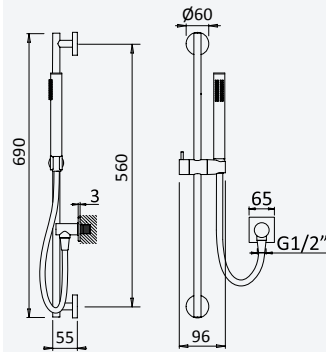

Push-open waste set 1 1/4" with or without overflow

Bonde de vidage à système "clac-clac" 1 1/4" avec ou sans trop-plein

Chrome • Chromé	150 590 2CR
Satinox	150 590 2ST
Night Sky	150 590 2NS
Pure White	150 590 2PW
Morning Mist	150 590 2MM
Gunmetal	150 590 2MG
Sunrise	150 590 2SR
Sunset	150 590 2SS