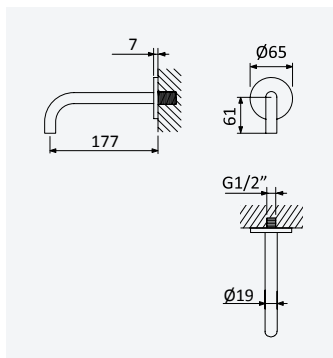

Wall spout

Bec mural

Chrome • Chromé

107 450 2CR