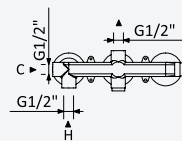

Concealed shower set with Line Cascade shower (Rain/Cascade) and handshower set

Kit douche encastré avec douche Line Cascade (Pluie/Cascade) et kit de douchette à main

Chrome • Chromé	167 362 5CR	167 362 6CR
Night Sky	167 362 5NS	167 362 6NS
Pure White	167 362 5PW	167 362 6PW
Morning Mist	167 362 5MM	167 362 6MM

200 240 2NO

Chrome • Chromé	167 362 7CR	167 362 8CR
Night Sky	167 362 7NS	167 362 8NS
Pure White	167 362 7PW	167 362 8PW
Morning Mist	167 362 7MM	167 362 8MM

200 240 2NO

Concealed shower set with Line shower (Rain) and handshower set

Kit douche encastré avec douche Line (Pluie) et kit de douchette à main

Chrome • Chromé	167 362 9CR	167 363 0CR
Satinox	167 362 9ST	167 363 0ST
Night Sky	167 362 9NS	167 363 0NS
Pure White	167 362 9PW	167 363 0PW
Morning Mist	167 362 9MM	167 363 0MM

200 240 1NO

Chrome • Chromé	167 363 2CR	167 363 3CR
Satinox	167 363 2ST	167 363 3ST
Night Sky	167 363 2NS	167 363 3NS
Pure White	167 363 2PW	167 363 3PW
Morning Mist	167 363 2MM	167 363 3MM

200 240 1NO