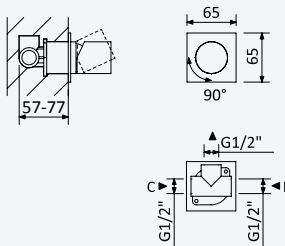

200 140 1NO

Option: Lever 2

Option: Poignée 2

Chrome • Chromé	101 762 1CR
Night Sky	101 762 1NS
Pure White	101 762 1PW

200 140 1NO

BRUMA AirEcoDrop

Concealed shower set with ABS shower head Ø230 mm and Elo handshower set