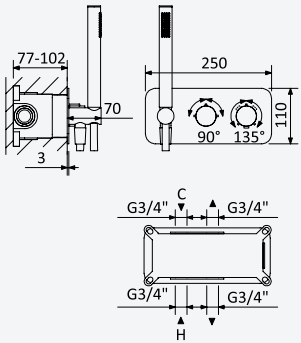

Thermostatic concealed 2 outlets mixer, with handshower set Elo

Mitigeur thermostatique encastré de 2 sorties, avec kit de douchette à main Elo

Chrome • Chromé	184 200 1CR
Night Sky	184 200 1NS
Pure White	184 200 1PW
Morning Mist	184 200 1MM
Gunmetal	184 200 1MG
Sunrise	184 200 1SR
Sunset	184 200 1SS

INT 630 1NO

Thermostatic concealed 3 outlets mixer, with handshower set Elo

Mitigeur thermostatique encastré de 3 sorties, avec kit de douchette à main Elo

Chrome • Chromé	184 280 1CR
Night Sky	184 280 1NS
Pure White	184 280 1PW
Morning Mist	184 280 1MM
Gunmetal	184 280 1MG
Sunrise	184 280 1SR
Sunset	184 280 1SS

INT 630 2NO

Thermostatic concealed mixer with bath spout and handshower set Elo

Mitigeur thermostatique encastré avec bec de bain et kit de douchette à main Elo

Chrome • Chromé	184 460 1CR
Night Sky	184 460 1NS
Pure White	184 460 1PW
Morning Mist	184 460 1MM
Gunmetal	184 460 1MG
Sunrise	184 460 1SR
Sunset	184 460 1SS

INT 640 1NO

Thermostatic concealed 3 outlets mixer, with bath spout and handshower set Elo

Mitigeur thermostatique encastré de 3 sorties, avec bec de bain et kit de douchette à main Elo

Chrome • Chromé	184 470 1CR
Night Sky	184 470 1NS
Pure White	184 470 1PW
Morning Mist	184 470 1MM
Gunmetal	184 470 1MG
Sunrise	184 470 1SR
Sunset	184 470 1SS

INT 640 2NO