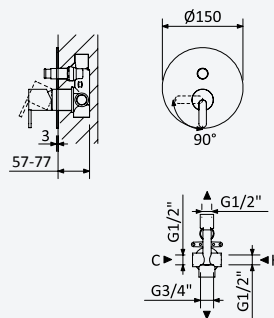

Concealed single lever mixer with 2 outlets

Mitigeur monocommande encastré avec 2 sorties

Satin stainless steel • 186 130 1IS
Acier inoxydable satiné

200 210 1NO

Option: Lever 2

Option: Poignée 2

Satin stainless steel • 186 130 2IS
Acier inoxydable satiné

200 210 1NO