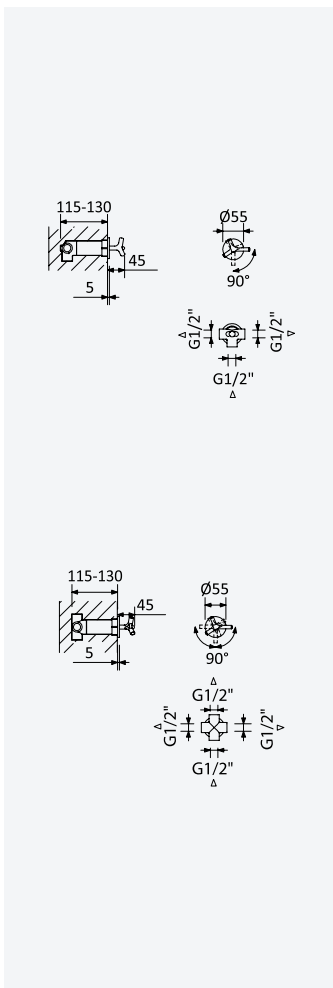

Progressive concealed single lever mixer, with ZenR bath spout and handshower set Elo

Mitigeur progressif encastré avec bec de bain ZenR et kit de douchette à main Elo

Chrome • Chromé	191 192 1CR
Night Sky	191 192 1NS
Pure White	191 192 1PW
Morning Mist	191 192 1MM
Gunmetal	191 192 1MG
Sunrise	191 192 1SR
Sunset	191 192 1SS

200 300 3NO

GN

Progressive concealed single lever 3 outlets mixer, with ZenR bath spout and handshower set Elo

Mitigeur progressif encastré de 3 sorties, avec bec de bain ZenR et kit de douchette à main Elo

Chrome • Chromé	191 193 1CR
Night Sky	191 193 1NS
Pure White	191 193 1PW
Morning Mist	191 193 1MM
Gunmetal	191 193 1MG
Sunrise	191 193 1SR
Sunset	191 193 1SS

200 300 4NO

Diverter with 2 outlets

Inverseur avec 2 sorties

Chrome • Chromé	191 702 1CR
Night Sky	191 702 1NS
Pure White	191 702 1PW
Morning Mist	191 702 1MM
Gunmetal	191 702 1MG
Sunrise	191 702 1SR
Sunset	191 702 1SS

INT 410 1NO

Diverter with 3 outlets

Inverseur avec 3 sorties

Chrome • Chromé	191 703 1CR
Night Sky	191 703 1NS
Pure White	191 703 1PW
Morning Mist	191 703 1MM
Gunmetal	191 703 1MG
Sunrise	191 703 1SR
Sunset	191 703 1SS

INT 410 2NO