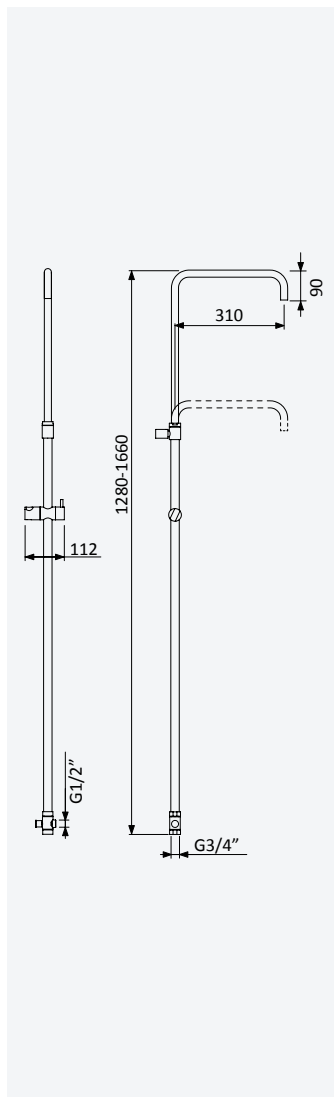

Opção: Coral, Mustang

Opção: Coral, Mustang

<p>M - 35 mm</p>	Chrome • Chromé	161 340 1CR	239,00 €
	Satinox	161 340 1ST	310,70 €
	Night Sky	161 340 1NS	310,70 €
	Pure White	161 340 1PW	310,70 €

Adjustable bath/shower tube with diverter - Elo