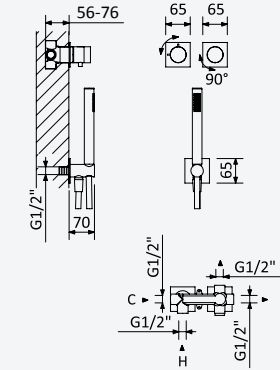

Concealed shower set with Line shower (Rain) and separate hand-shower set Elo

Kit douche encastré avec douche Line (Pluie) et kit de douche à main séparé Elo

Chrome · Chromé	101 415 2CR
Satinox	101 415 2ST
Night Sky	101 415 2NS
Pure White	101 415 2PW
Morning Mist	101 415 2MM

Option: Lever 2

Option: Poignée 2

Chrome · Chromé	101 415 1CR
Satinox	101 415 1ST
Night Sky	101 415 1NS
Pure White	101 415 1PW
Morning Mist	101 415 1MM