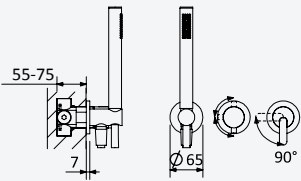

Chrome • Chromé	167 362 7CR	167 362 8CR
Night Sky	167 362 7NS	167 362 8NS
Pure White	167 362 7PW	167 362 8PW
Morning Mist	167 362 7MM	167 362 8MM

200 240 2NO