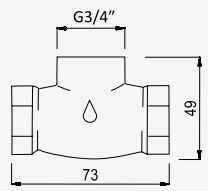

Concealed body for stop valve - 3/4"

Partie encastrée pour robinet d'arrêt - 3/4"

156 745 1NO