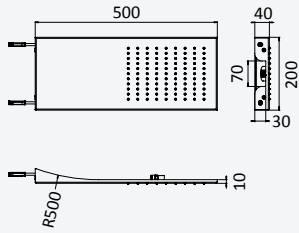

Concealed shower set with Line shower (Rain) and separate hand-shower set Elo

Kit douche encastré avec douche Line (Pluie) et kit de douche à main séparé Elo

Chrome · Chromé	101 415 2CR
Satinox	101 415 2ST
Night Sky	101 415 2NS
Pure White	101 415 2PW
Morning Mist	101 415 2MM

Option: Lever 2

Option: Poignée 2

Chrome · Chromé	101 415 1CR
Satinox	101 415 1ST
Night Sky	101 415 1NS
Pure White	101 415 1PW
Morning Mist	101 415 1MM