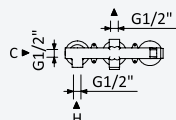

Concealed shower set with overhead shower (Rain/Cascade) and handshower set

Kit douche encastré avec douche pour plafond (Pluie/Cascade) et kit de douchette à main

- Chrome · Chromé 193 426 1CR
- Night Sky 193 426 1NS
- Pure White 193 426 1PW
- Morning Mist 193 426 1MM

200 240 2NO

Option: Lever 2

Option: Poignée 2

- Chrome · Chromé 193 370 7CR
- Night Sky 193 370 7NS
- Pure White 193 370 7PW
- Morning Mist 193 370 7MM

200 240 2NO

Concealed shower set with overhead shower 500x500 mm (Rain) and handshower set

Kit douche encastré avec douche pour plafond 500x500 mm (Pluie) et kit de douchette à main

- Chrome · Chromé 193 427 1CR
- Night Sky 193 427 1NS
- Pure White 193 427 1PW
- Morning Mist 193 427 1MM

200 240 1NO

Option: Lever 2

Option: Poignée 2

- Chrome · Chromé 193 370 8CR
- Night Sky 193 370 8NS
- Pure White 193 370 8PW
- Morning Mist 193 370 8MM

200 240 1NO

Concealed shower set with overhead shower 380x380 mm (Rain) and handshower set

Kit douche encastré avec douche pour plafond 380x380 mm (Pluie) et kit de douchette à main

- Chrome · Chromé 193 428 1CR
- Night Sky 193 428 1NS
- Pure White 193 428 1PW
- Morning Mist 193 428 1MM

200 140 1NO

Option: Lever 2

Option: Poignée 2

- Chrome · Chromé 193 370 9CR
- Night Sky 193 370 9NS
- Pure White 193 370 9PW
- Morning Mist 193 370 9MM

200 240 1NO

Concealed shower set with overhead shower Ø380 mm (Rain) and handshower set

Kit douche encastré avec douche pour plafond Ø380 mm (Pluie) et kit de douchette à main

- Chrome · Chromé 193 429 1CR
- Night Sky 193 429 1NS
- Pure White 193 429 1PW
- Morning Mist 193 429 1MM

200 240 1NO

Option: Lever 2

Option: Poignée 2

- Chrome · Chromé 193 371 0CR
- Night Sky 193 371 0NS
- Pure White 193 371 0PW
- Morning Mist 193 371 0MM

200 240 1NO