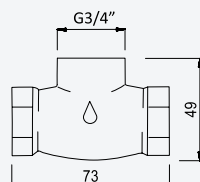

Concealed body for stop valve - 3/4"

Partie encastrée pour robinet d'arrêt - 3/4"

156 745 1N0