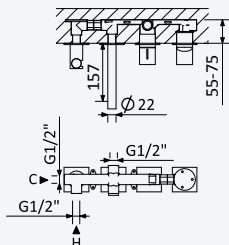

Concealed single lever mixer, with bath spout and handshower set Elo

Mitigeur monocommande encastré avec bec de bain et kit de douchette à main Elo

- Chrome • Chromé 101 100 2CR
- Satinox 101 100 2ST
- Night Sky 101 100 2NS
- Pure White 101 100 2PW
- Morning Mist 101 100 2MM
- Gunmetal 101 100 2MG
- Sunrise 101 100 2SR
- Sunset 101 100 2SS

200 300 1NO

Option: Lever 2

Option: Poignée 2

- Chrome • Chromé 101 100 1CR
- Satinox 101 100 1ST
- Night Sky 101 100 1NS
- Pure White 101 100 1PW
- Morning Mist 101 100 1MM
- Gunmetal 101 100 1MG
- Sunrise 101 100 1SR
- Sunset 101 100 1SS

200 300 1NO

Concealed single lever 3 outlets mixer, with bath spout and handshower set Elo

Mitigeur monocommande encastré de 3 sorties, avec bec de bain et kit de douchette à main Elo

- Chrome • Chromé 101 090 2CR
- Satinox 101 090 2ST
- Night Sky 101 090 2NS
- Pure White 101 090 2PW
- Morning Mist 101 090 2MM
- Gunmetal 101 090 2MG
- Sunrise 101 090 2SR
- Sunset 101 090 2SS

200 300 2NO

Option: Lever 2

Option: Poignée 2

- Chrome • Chromé 101 090 1CR
- Satinox 101 090 1ST
- Night Sky 101 090 1NS
- Pure White 101 090 1PW
- Morning Mist 101 090 1MM
- Gunmetal 101 090 1MG
- Sunrise 101 090 1SR
- Sunset 101 090 1SS

200 300 2NO