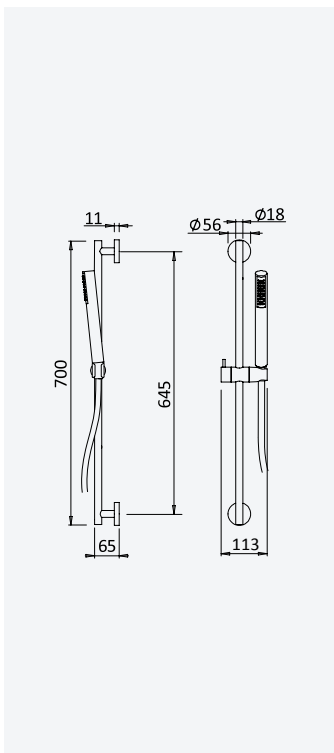

Option: Body&Soul handshower

Option: Douchette Body&Soul

Chrome / Pure White 145 582 1CR

Option: Emotion handshower

Option: Douchette Emotion

Chrome • Chromé 145 571 2CR

Shower set: ABS Elo handshower, ABS shower rail EloX and Lux shower hose 1,75m