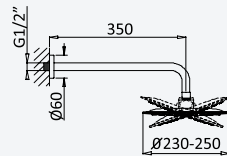

Concealed shower set with ABS shower head Ø230 mm and Elo handshower set

Kit de douche encastré avec douche de tête Ø230 mm en ABS et kit de douchette à main Elo

- Chrome · Chromé 193 570 1CR
- Night Sky 193 570 1NS
- Pure White 193 570 1PW

200 240 1NO

Option: Lever 2

Option: Poignée 2

- Chrome · Chromé 193 360 6CR
- Night Sky 193 360 6NS
- Pure White 193 360 6PW

200 240 1NO

Concealed shower set with Inox shower head Ø250 mm mm and Elo handshower set

Kit de douche encastré avec douche de tête Ø250 mm en inox et kit de douchette à main Elo

- Chrome · Chromé 193 572 1CR
- Night Sky 193 572 1NS
- Pure White 193 572 1PW
- Morning Mist 193 572 1MM
- Gunmetal 193 572 1MG
- Sunrise 193 572 1SR
- Sunset 193 572 1SS

200 240 1NO

Option: Lever 2

Option: Poignée 2

- Chrome · Chromé 193 360 7CR
- Night Sky 193 360 7NS
- Pure White 193 360 7PW
- Morning Mist 193 360 7MM
- Gunmetal 193 360 7MG
- Sunrise 193 360 7SR
- Sunset 193 360 7SS

200 240 1NO