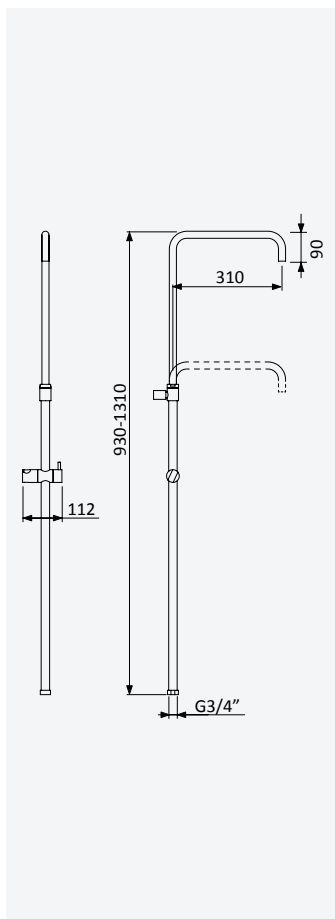

Adjustable shower tube - Elo

Colonne de douche réglable - Elo

Option: Mustang

Option: Mustang

M - 35 mm

Chrome • Chromé

161 340 4CR

Opção: Lusitano, Breeze, Leaf, Lusa, Avalon, Elo

Opção: Lusitano, Breeze, Leaf, Lusa, Avalon, Elo

L - 50 mm

Chrome • Chromé

145 613 OCR

Satinox

145 613 OST

Night Sky

145 613 ONS

Pure White

145 613 OPW

Morning Mist

145 613 OMM

Gunmetal

145 613 OMG

Sunrise

145 613 OSR

Sunset

145 613 OSS

Old Brass • Vieux Laiton 145 613 OLE

Adjustable bath/shower tube - Elo

Colonne de bain/douche réglable - Elo