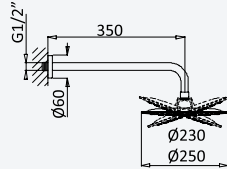

BRUMA

Thermostatic concealed shower set with ABS shower head Ø230 mm and Elo handshower set - VenusQ

Kit de douche thermostatique encastré avec douche de tête Ø230 mm en ABS et kit de douchette à main Elo - VenusQ

- Chrome • Chromé 187 591 1CR
- Night Sky 187 591 1NS
- Pure White 187 591 1PW

INT 630 1NO

Option: UltraThin Inox shower head Ø250 mm

Option: Douche de tête UltraThin Ø250 mm, en inox

- Chrome • Chromé 187 593 1CR
- Satinox 187 593 1ST
- Night Sky 187 593 1NS
- Pure White 187 593 1PW
- Morning Mist 187 593 1MM
- Gunmetal 187 593 1MG
- Sunrise 187 593 1SR
- Sunset 187 593 1SS
- Old Brass • Vieux Laiton 187 593 1LE

INT 630 1NO

Thermostatic concealed shower set with inox shower head Ø250 mm with ceiling shower arm 100 mm, Elo handshower set - VenusQ

Kit de douche thermostatique encastré avec douche de tête Ø250 mm en inox avec bras vertical 100 mm, kit de douchette à main Elo - VenusQ

- Chrome • Chromé 187 403 1CR
- Satinox 187 403 1ST
- Night Sky 187 403 1NS
- Pure White 187 403 1PW
- Morning Mist 187 403 1MM
- Gunmetal 187 403 1MG
- Sunrise 187 403 1SR
- Sunset 187 403 1SS
- Old Brass • Vieux Laiton 187 403 1LE

INT 630 1NO

LF