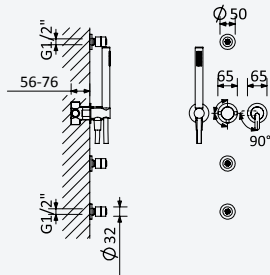

BRUMA AirEcoDrop

BRUMA

Concealed shower set with inox shower head Ø250 mm, 3 jets and separate handshower set Elo

Kit de douche encastré avec douche de tête Ø250 mm en inox, 3 jets et kit de douchette à main séparé Elo

Chrome • Chromé	167 363 4CR	167 363 5CR
Satinox	167 363 4ST	167 363 5ST
Night Sky	167 363 4NS	167 363 5NS
Pure White	167 363 4PW	167 363 5PW
Morning Mist	167 363 4MM	167 363 5MM
Gunmetal	167 363 4MG	167 363 5MG
Sunrise	167 363 4SR	167 363 5SR
Sunset	167 363 4SS	167 363 5SS

200 220 2NO

Chrome • Chromé	167 363 6CR	167 363 7CR
Satinox	167 363 6ST	167 363 7ST
Night Sky	167 363 6NS	167 363 7NS
Pure White	167 363 6PW	167 363 7PW
Morning Mist	167 363 6MM	167 363 7MM
Gunmetal	167 363 6MG	167 363 7MG
Sunrise	167 363 6SR	167 363 7SR
Sunset	167 363 6SS	167 363 7SS

200 220 2NO

Concealed shower set with inox shower head Ø250 mm with ceiling shower arm 100 mm, 3 jets and separate handshower set Elo

Kit de douche encastré avec douche de tête Ø250 mm en inox avec bras vertical 100 mm, 3 jets et kit de douchette à main séparé Elo

Chrome • Chromé	167 373 3CR	167 373 4CR
Satinox	167 373 3ST	167 373 4ST
Night Sky	167 373 3NS	167 373 4NS
Pure White	167 373 3PW	167 373 4PW
Morning Mist	167 373 3MM	167 373 4MM
Gunmetal	167 373 3MG	167 373 4MG
Sunrise	167 373 3SR	167 373 4SR
Sunset	167 373 3SS	167 373 4SS

200 220 2NO

Chrome • Chromé	167 373 5CR	167 373 6CR
Satinox	167 373 5ST	167 373 6ST
Night Sky	167 373 5NS	167 373 6NS
Pure White	167 373 5PW	167 373 6PW
Morning Mist	167 373 5MM	167 373 6MM
Gunmetal	167 373 5MG	167 373 6MG
Sunrise	167 373 5SR	167 373 6SR
Sunset	167 373 5SS	167 373 6SS

200 220 2NO