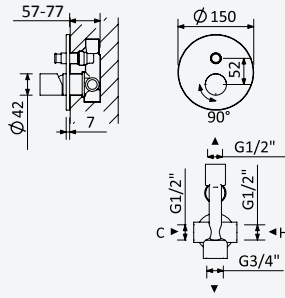

Concealed single lever mixer with 2 outlets

Mitigeur monocommande encastré avec 2 sorties

Chrome • Chromé	193 130 1CR
• Night Sky	193 130 1NS
Pure White	193 130 1PW
Morning Mist	193 130 1MM
Gunmetal	193 130 1MG
Sunrise	193 130 1SR
Sunset	193 130 1SS

200 210 1NO

Option: Lever 2

Option: Poignée 2

Chrome • Chromé	193 310 2CR
• Night Sky	193 310 2NS
Pure White	193 310 2PW
Morning Mist	193 310 2MM
Gunmetal	193 310 2MG
Sunrise	193 310 2SR
Sunset	193 310 2SS

200 210 1NO