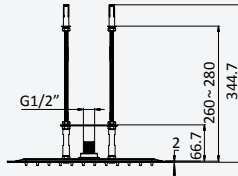

Concealed shower set with EasyFix overhead shower 300 x 300 mm (Rain) and separate handshower set Elo

Kit douche encastré avec douche pour plafond EasyFix 300 x 300mm (Pluie) et kit de douchette à main séparé Elo

Chrome • Chromé   **167 372 4CR**   **167 372 5CR**

200 220 1NO

Chrome • Chromé   **167 372 6CR**   **167 372 7CR**

200 220 1NO