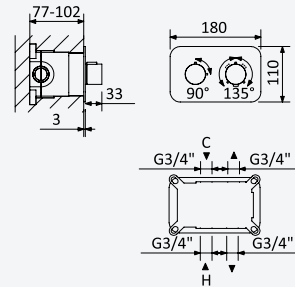

Concealed thermostatic mixer horizontal, with 2 outlets

Mitigeur thermostatique encastré horizontal, avec 2 sorties

Chrome · Chromé	184 440 2CR
Night Sky	184 440 2NS
Pure White	184 440 2PW
Morning Mist	184 440 2MM
Gunmetal	184 440 2MG
Sunrise	184 440 2SR
Sunset	184 440 2SS

INT 610 1NO

Concealed thermostatic mixer horizontal, with 3 outlets

Mitigeur thermostatique encastré horizontal, avec 3 sorties

Chrome · Chromé	184 450 2CR
Night Sky	184 450 2NS
Pure White	184 450 2PW
Morning Mist	184 450 2MM
Gunmetal	184 450 2MG
Sunrise	184 450 2SR
Sunset	184 450 2SS

INT 610 2NO

Concealed thermostatic mixer, with 4 outlets

Mitigeur thermostatique encastré, avec 4 sorties

Chrome · Chromé	184 140 1CR
Night Sky	184 140 1NS
Pure White	184 140 1PW
Morning Mist	184 140 1MM
Gunmetal	184 140 1MG
Sunrise	184 140 1SR
Sunset	184 140 1SS

INT 620 1NO

Concealed thermostatic mixer, with 5 outlets

Mitigeur thermostatique encastré, avec 5 sorties

Chrome · Chromé	184 150 1CR
Night Sky	184 150 1NS
Pure White	184 150 1PW
Morning Mist	184 150 1MM
Gunmetal	184 150 1MG
Sunrise	184 150 1SR
Sunset	184 150 1SS

INT 620 2NO

Concealed thermostatic mixer, with 6 outlets

Mitigeur thermostatique encastré, avec 6 sorties

Chrome · Chromé	184 160 1CR
Night Sky	184 160 1NS
Pure White	184 160 1PW
Morning Mist	184 160 1MM
Gunmetal	184 160 1MG
Sunrise	184 160 1SR
Sunset	184 160 1SS

INT 620 3NO