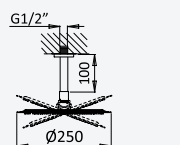

Chrome • Chromé	183 786 1CR
Night Sky	183 786 1NS
Pure White	183 786 1PW
Morning Mist	183 786 1MM

← 380x380 →

INT 630 3NO

UT

BRUMA AirEcoDrop

Progressive concealed shower set with overhead shower ceiling installation 500 x 500 mm, Luna cascade shower and handshower set