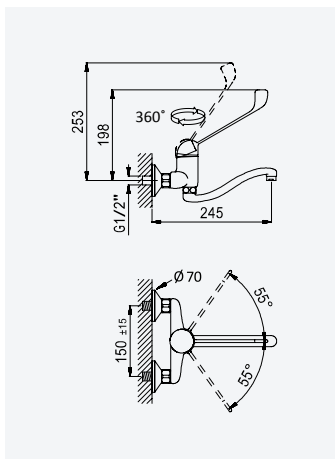

Wall sink mixer, swivel spout, long lever handle - Mustang

Mitigeur monocommande mural, bec mobile, levier rallongé - Mustang

Chrome • Chromé 124 054 2CR

HP