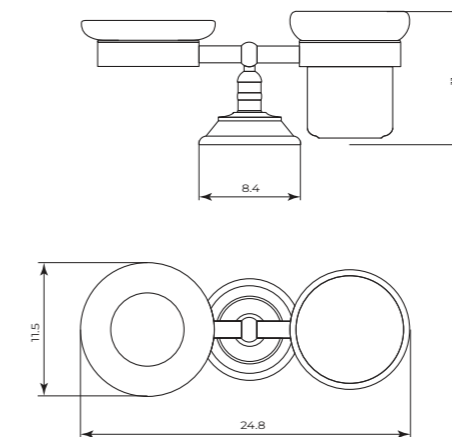

MTAL017C

Portaspazzolini e portasapone in ceramica da appoggio Free standing toothbrush holder and soap dish

CR	Cromo - Chrome
BM	Nero Opaco - Matt Black
WM	Bianco Opaco - Matt White
BR	Bronzo - Bronze
NS	Nichel Spazz. - Brushed Nichel
OR	Oro - Gold
LU	Luxury - Antique Gold
RA	Rame - Copper
OS	Oro Spazzolato - Brushed Gold