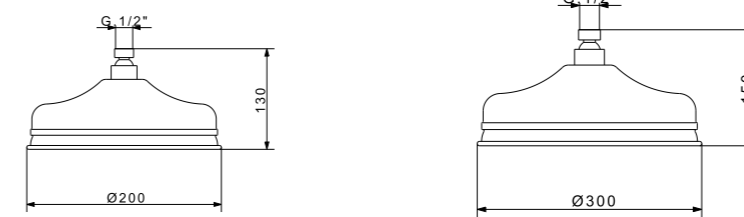

RB047/C30

Colonna doccia completa con soffione Ø 200/300 mm
Complete shower mixer with big shower Ø 200/300 mm

RB047 + RG3174 + RG2000 + RG256 + RG10615

CR	Cromo - Chrome
BR	Bronzo - Bronze
OR	Oro - Gold

RB047 + RG3174 + RG3000 + RG256 + RG10615

CR	Cromo - Chrome
BR	Bronzo - Bronze
OR	Oro - Gold

RB047/C20