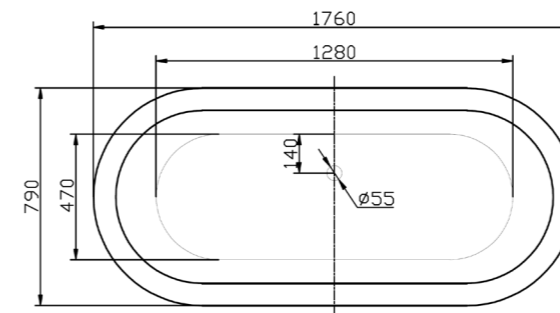

VTA3000
176×79×60