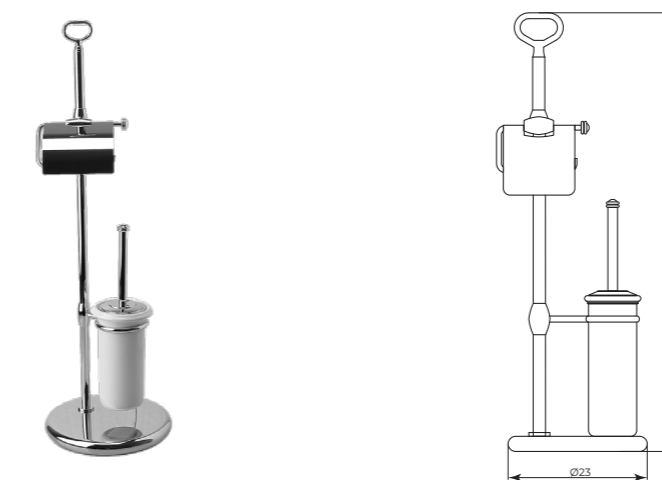

MTPT2106C

Piantana WC
Toilet stand

CR	Cromo - Chrome
BM	Nero Opaco - Matt Black
WM	Bianco Opaco - Matt White
BR	Bronzo - Bronze
NS	Nichel Spazz. - Brushed Nichel
OR	Oro - Gold
LU	Luxury - Antique Gold
RA	Rame - Copper
OS	Oro Spazzolato - Brushed Gold