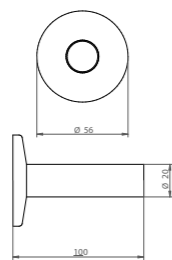

TBZE062P

Kit copritubo
Hose cover kit

CR	Cromo - Chrome
LC*	Laccata - Laquered
BR	Bronzo - Bronze
NS	Nichel Spazz. - Brushed Nichel
OR	Oro - Gold

*Fanno parte della finitura LC le seguenti finiture:
The following colors are part of the LC finish

Lucido - Glossy	Opaco - Matt
RAL 9016, RAL 1013, RAL 7004, RAL 8017	RAL 9003, RAL 9005, RAL 1013, RAL 7032, RAL 1019, RAL 7047, RAL 7024, RAL 7022