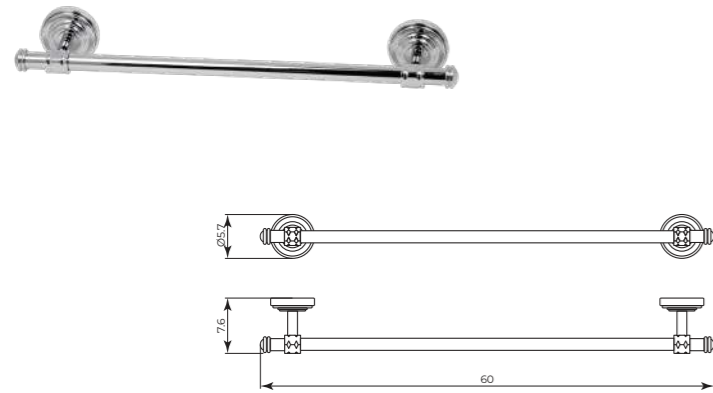

MTGM251

Portasalviette
Towel holder

CR	Cromo - Chrome
BM	Nero Opaco - Matt Black
WM	Bianco Opaco - Matt White
BR	Bronzo - Bronze
NS	Nichel Spazz. - Brushed Nichel
OR	Oro - Gold
LU	Luxury - Antique Gold
RA	Rame - Copper
OS	Oro Spazzolato - Brushed Gold