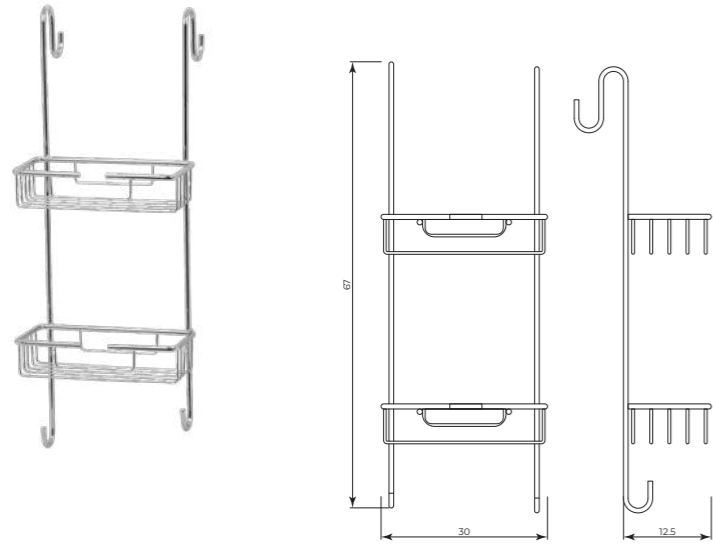

MTGR1140

Griglia doccia portaoggetti
Shower rack

CR	Cromo - Chrome
BM	Nero Opaco - Matt Black
WM	Bianco Opaco - Matt White
BR	Bronzo - Bronze
NS	Nichel Spazz. - Brushed Nichel
OR	Oro - Gold
LU	Luxury - Antique Gold
RA	Rame - Copper
OS	Oro Spazzolato - Brushed Gold