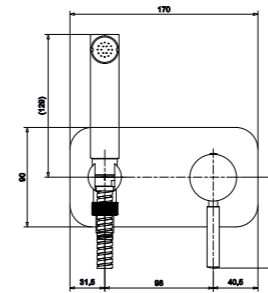

RB2266

Monocomando bidet con doccia a pulsante
Wall bidet mixer with shut off

CR	Cromo - Chrome
BM	Nero Opaco - Matt Black
BR	Bronzo - Bronze
NS	Nichel Spazz. - Brushed Nichel
OS	Oro Spazzolato - Brushed Gold