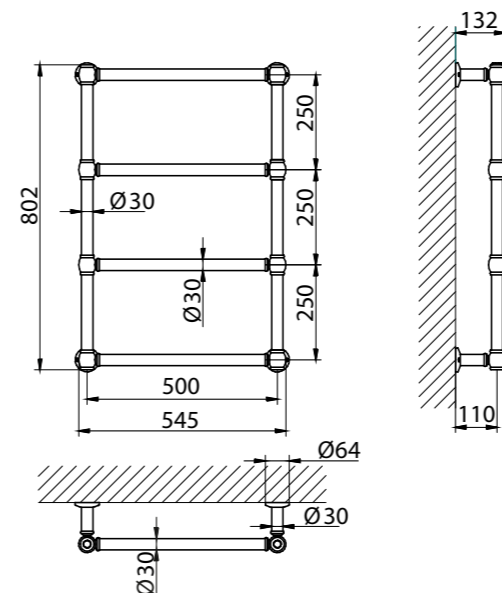

MEMPHIS 2

TBMP02 - TBMP07

W Idraulico
W Δt 50° CR/BR/NS/OR - 220
W Δt 50° LC - 308

W Elettrico
W Δt 50° CR/BR/NS/OR - 200
W Δt 50° LC - 300

Scaldasalviette idraulico (valvole escluse)
Hydraulic heated towel rail (valves not included)