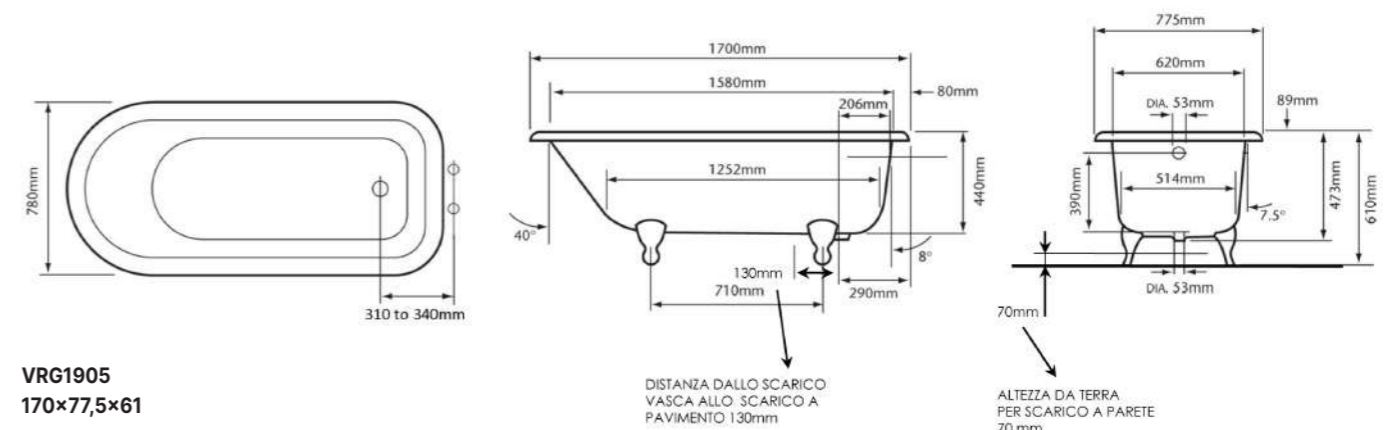

ROLL TOP 154 VRG1900 ROLL TOP 170 VRG1905

VRG1900 - VRG1905
Peso - Weight 155 - 165 kg
Vol. 200 lt - 225 lt

Vasca in ghisa (piedi esclusi)
Cast iron bathtub (feet not included)

VRG1900

BI	Bianca - White
LC	Laccato - Lacquered RAL/NCS
LF	Foglia - Leaf
DC	Decorata - Decorated

VRG1905

BI	Bianca - White
LC	Laccato - Lacquered RAL/NCS
LF	Foglia - Leaf
DC	Decorata - Decorated

Attenzione. Le finiture vengono sempre realizzate solo esternamente.
Attention. The finishes are always made externally only.
Colonna di scarico e terminale esclusi (p. 266).
Excluded external bath tube waste with overflow (p. 266).

Kit piedi Eagle (4pz)
Eagle feet kit (4 pcs)

VMA00R

CR	Cromo - Chrome
BI	Bianco - White
LC	Laccato - Lacquered RAL/NCS
BR	Bronzo - Bronze
NS	Nichel Spazz. - Brushed Nichel
OR	Oro - Gold
LU	Luxury - Antique Gold
RA	Rame - Copper
OS	Oro Spazzolato - Brushed Gold

Kit piedi Imperial Eagle (4pz)
Imperial Eagle feet kit (4 pcs)

VMA05R

CR	Cromo - Chrome
BI	Bianco - White
LC	Laccato - Lacquered RAL/NCS
BR	Bronzo - Bronze
NS	Nichel Spazz. - Brushed Nichel
OR	Oro - Gold
LU	Luxury - Antique Gold
RA	Rame - Copper
OS	Oro Spazzolato - Brushed Gold

Bathtubs . roll top