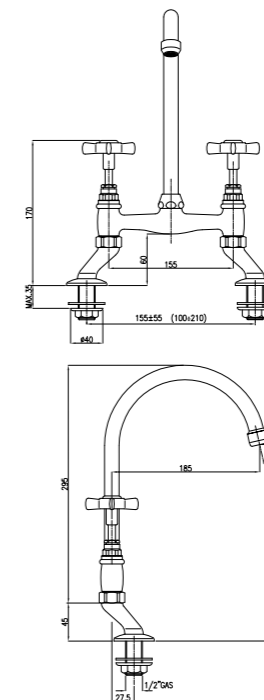

RN550

Lavabo a ponte due fori
(senza scarico automatico, con flex)
2 tap hole bridge basin mixer
(without pop-up, with flex)

CR	Cromo - Chrome
BR	Bronzo - Bronze
NS	Nichel Spazz. - Brushed Nickel
OR	Oro - Gold
LU	Luxury - Antique Gold
RA	Rame - Copper
OS	Oro Spazzolato - Brushed Gold