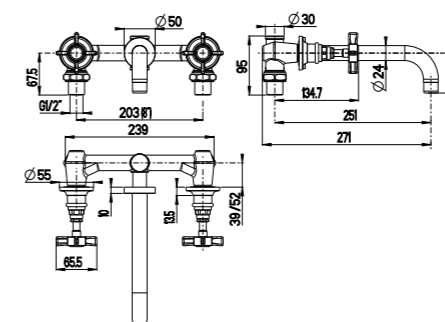

RN569SC

Miscelatore lavabo a parete
(parti incasso e clic clac incluso)
Wall wash basin mixer
(built-in parts and clic clac included)

CR	Cromo - Chrome
BR	Bronzo - Bronze
NS	Nichel Spazz. - Brushed Nickel
OR	Oro - Gold
LU	Luxury - Antique Gold
RA	Rame - Copper
OS	Oro Spazzolato - Brushed Gold