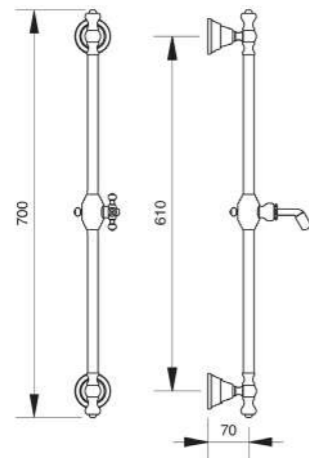

RG10615

Flessibile in ottone cm 150
Flexible hose in brass cm 150

CR	Cromo - Chrome
BM	Nero Opaco - Matt Black
WM	Bianco Opaco - Matt White
BR	Bronzo - Bronze
NS	Nichel Spazz. - Brushed Nichel
OR	Oro - Gold
LU	Luxury - Antique Gold
RA	Rame - Copper
OS	Oro Spazzolato - Brushed Gold

RG10620

Flessibile in ottone cm 200
Flexible hose in brass cm 200

CR	Cromo - Chrome
BM	Nero Opaco - Matt Black
WM	Bianco Opaco - Matt White
BR	Bronzo - Bronze
NS	Nichel Spazz. - Brushed Nichel
OR	Oro - Gold
LU	Luxury - Antique Gold
RA	Rame - Copper
OS	Oro Spazzolato - Brushed Gold

RG242

Asta saliscendi
Sliding rail

CR	Cromo - Chrome
BM	Nero Opaco - Matt Black
WM	Bianco Opaco - Matt White
BR	Bronzo - Bronze
NS	Nichel Spazz. - Brushed Nichel
OR	Oro - Gold
LU	Luxury - Antique Gold
RA	Rame - Copper
OS	Oro Spazzolato - Brushed Gold