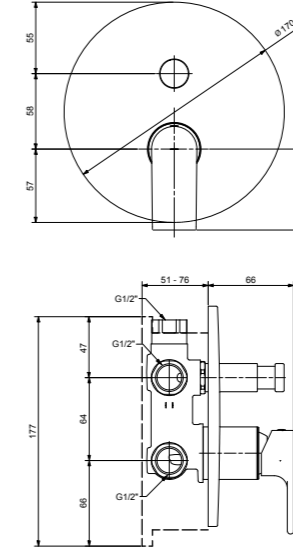

RB6698/22

Gruppo doccia incasso con doccetta e soffione Ø 225 mm (parti incasso incluse)
Built-in shower mixer with shower and big shower Ø 215 mm (built-in parts included)

RB6672+RB79848+RB19716

CR	Cromo - Chrome
BM	Nero Opaco - Matt Black
WM	Bianco Opaco - Matt White
NS	Nichel Spazz. - Brushed Nickel