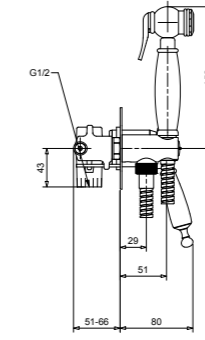

RB6366

Monocomando bidet con doccia a pulsante
Wall bidet mixer with shut off

CR	Cromo - Chrome
BM	Nero Opaco - Matt Black
BR	Bronzo - Bronze
NS	Nichel Spazz. - Brushed Nichel
OR	Oro - Gold
RA	Rame - Copper