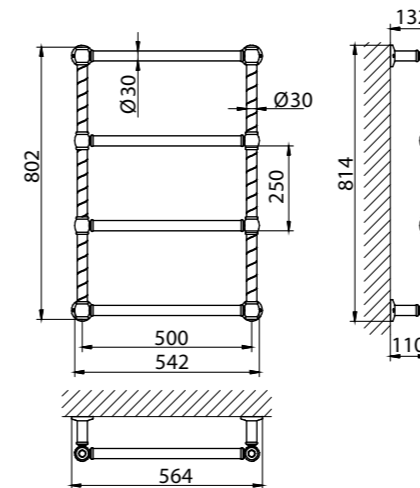

Scaldasalviette elettrico
Electric heated towel rail

TBDL05

CR	Cromo - Chrome
LC*	Laccata - Laquered
BR	Bronzo - Bronze
NS	Nichel Spazz. - Brushed Nichel
OR	Oro - Gold

La fornitura comprende: scaldasalviette, kit fissaggio a parete, valvola sfogo e tappo di chiusura, cavo elettrico (dx o sx). La fornitura non comprende: copriresistenza e termostato digitale.

The supply includes: towel warmer, wall fixing kit, vent valve and closing cap and electrical cable. The supply doesn't include: resistor cover and digital thermostat.

*Fanno parte della finitura LC le seguenti finiture:
The following colors are part of the LC finish

Lucido - Glossy	Opaco - Matt
RAL 9016, RAL 1013, RAL 7004, RAL 8017	RAL 9003, RAL 9005, RAL 1013, RAL 7032, RAL 1019, RAL 7047, RAL 7024, RAL 7022