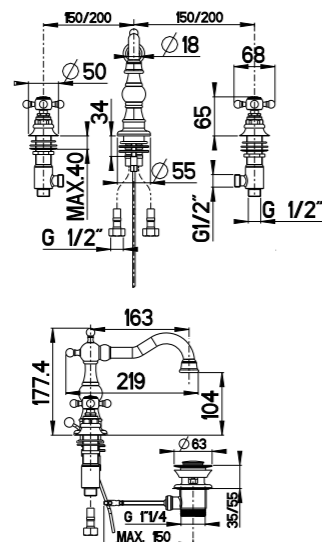

RN8312

Batteria 3 fori lavabo
(scarico automatico 1" 1/4 con flex)
3 tap hole basin mixer
(pop-up 1" 1/4 and flex)

CR	Cromo - Chrome
BR	Bronzo - Bronze
NS	Nichel Spazz. - Brushed Nichel
OR	Oro - Gold
LU	Luxury - Antique Gold
RA	Rame - Copper
OS	Oro Spazzolato - Brushed Gold