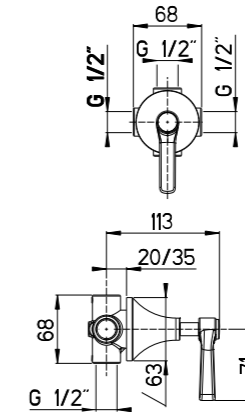

RN966

Deviatore incasso 2 vie (parti incasso include)
External bath mixer with pillar
(built-in parts included)

CR	Cromo - Chrome
BR	Bronzo - Bronze
NS	Nichel Spazz. - Brushed Nichel
OR	Oro - Gold
LU	Luxury - Antique Gold
RA	Rame - Copper
OS	Oro Spazz. - Brushed Gold