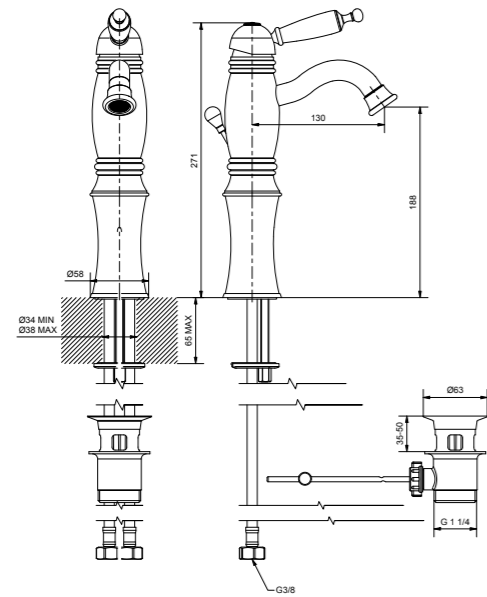

RB6327

Monocomando lavabo
(scarico automatico 1" 1/4 con flex)
Single hole basin mixer
(pop-up 1" 1/4 with flex)

CR	Cromo - Chrome
BM	Nero Opaco - Matt Black
BR	Bronzo - Bronze
NS	Nichel Spazz. - Brushed Nichel
OR	Oro - Gold
RA	Rame - Copper