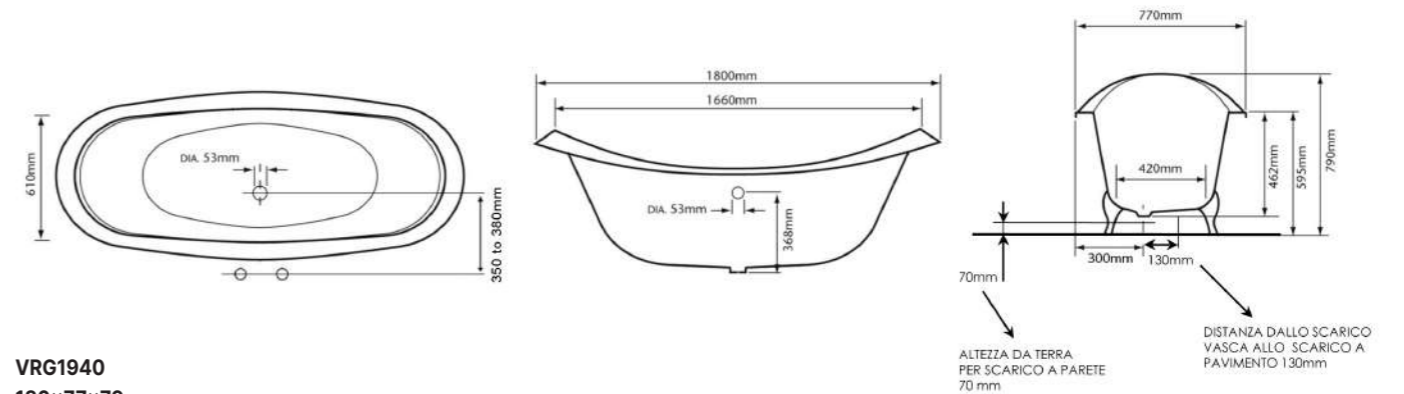

VRG15

CR	Cromo - Chrome
BI	Bianco - White
LC	Laccato - Lacquered RAL/NCS
BR	Bronzo - Bronze
NS	Nichel Spazz. - Brushed Nichel
OR	Oro - Gold
LU	Luxury - Antique Gold
RA	Rame - Copper
OS	Oro Spazzolato - Brushed Gold