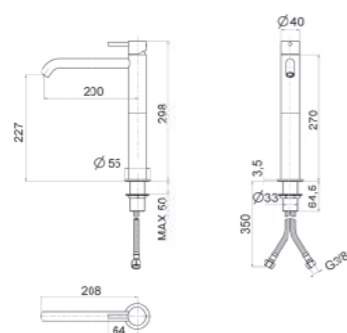

RB9017S

**Monocomando lavabo alto
(con flex – no clic clac)**
Single hole high basin mixer
(with flex – no clic clac)

AC Acciaio Inox - Inox