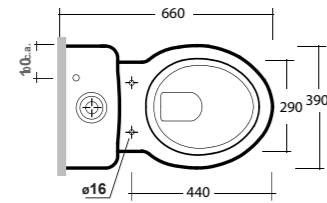

PODV14 + PODV50 + PODV20

Wc filo parete traslato con cassetta (copriwc escluso)
Back to wall wc with cistern (toilet seat not included)

Cassetta monoblocco (meccanismi inclusi)
Close coupled cistern (fittings included)

Flush pack per cassetta (pulsante e meccanismo)
Cistern flush pack (button and fittings)

CR	Cromo - Chrome
BR	Bronzo - Bronze
NS	Nichel Spazz. - Brushed Nichel
OR	Oro - Gold
LU	Luxury - Antique Gold
RA	Rame - Copper
OS	Oro Spazzolato - Brushed Gold