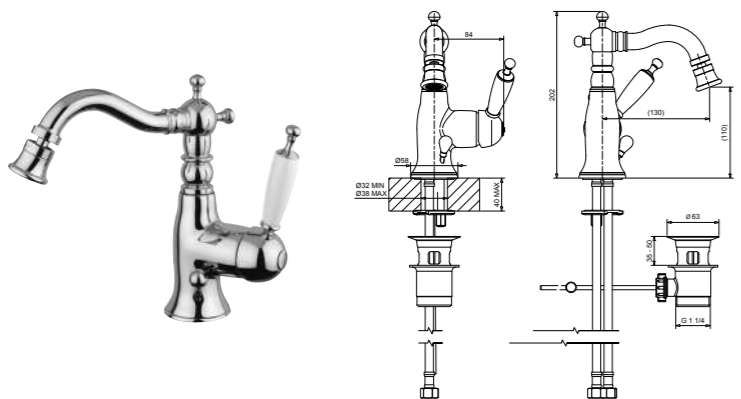

RB6323

**Monocomando bidet
(scarico automatico 1" 1/4 con flex)**
Single hole bidet mixer
(pop-up 1" 1/4 with flex)

CR	Cromo - Chrome
BM	Nero Opaco - Matt Black
BR	Bronzo - Bronze
NS	Nichel Spazz. - Brushed Nichel
OR	Oro - Gold
RA	Rame - Copper