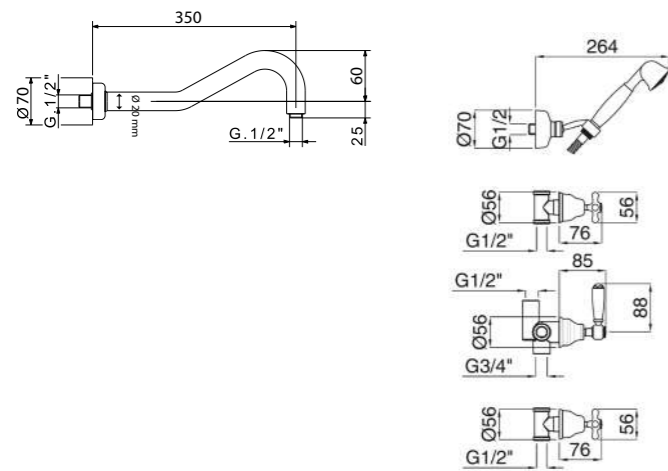

Gruppo doccia incasso con soffione Ø 200/300 mm (parti incasso incluse)
Built-in shower mixer with shower Ø 200/300 mm (built-in parts included)
RB19675 + RB060 (X2) + RG319 + RG2000 + RG256 + RG10615 + RG160G

CR	Cromo - Chrome
BR	Bronzo - Bronze
OR	Oro - Gold

RB19675 + RB060 (X2) + RG319 + RG3000 + RG256 + RG10615 + RG160G

CR	Cromo - Chrome
BR	Bronzo - Bronze
OR	Oro - Gold

RB020/20