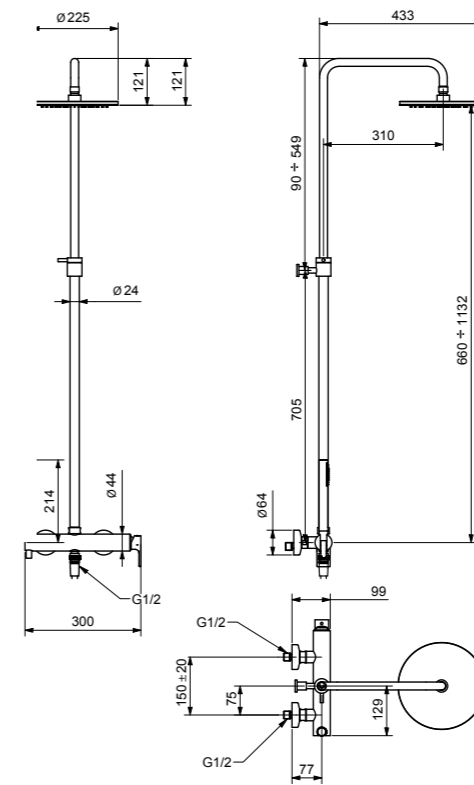

CR	Cromo - Chrome
BM	Nero Opaco - Matt Black
WM	Bianco Opaco - Matt White
NS	Nichel Spazz. - Brushed Nichel

RB6642C

Colonna doccia completa con soffione Ø 225mm Complete shower alves with big shower Ø 225 mm