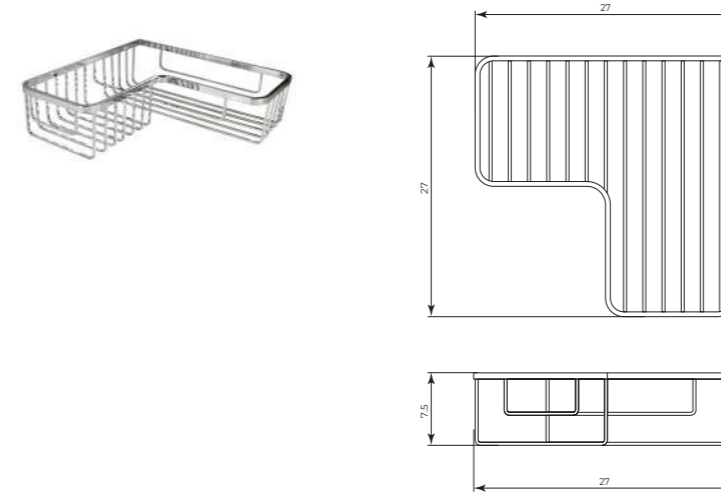

MTGR1230

Griglia doccia portaoggetti
Shower rack

CR	Cromo - Chrome
BM	Nero Opaco - Matt Black
WM	Bianco Opaco - Matt White
BR	Bronzo - Bronze
NS	Nichel Spazz. - Brushed Nichel
OR	Oro - Gold
LU	Luxury - Antique Gold
RA	Rame - Copper
OS	Oro Spazzolato - Brushed Gold