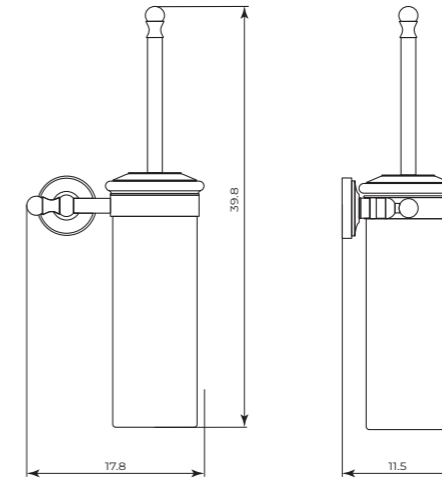

MTAL015C

Portascopino sospeso in ceramica Suspended toilet brush holder

CR	Cromo - Chrome
BM	Nero Opaco - Matt Black
WM	Bianco Opaco - Matt White
BR	Bronzo - Bronze
NS	Nichel Spazz. - Brushed Nichel
OR	Oro - Gold
LU	Luxury - Antique Gold
RA	Rame - Copper
OS	Oro Spazzolato - Brushed Gold