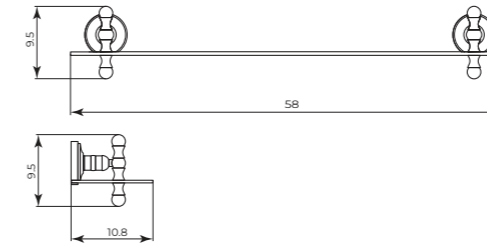

MTAL004

Mensola in cristallo satinato
Satin crystal shelf

CR	Cromo - Chrome
BM	Nero Opaco - Matt Black
WM	Bianco Opaco - Matt White
BR	Bronzo - Bronze
NS	Nichel Spazz. - Brushed Nichel
OR	Oro - Gold
LU	Luxury - Antique Gold
RA	Rame - Copper
OS	Oro Spazzolato - Brushed Gold