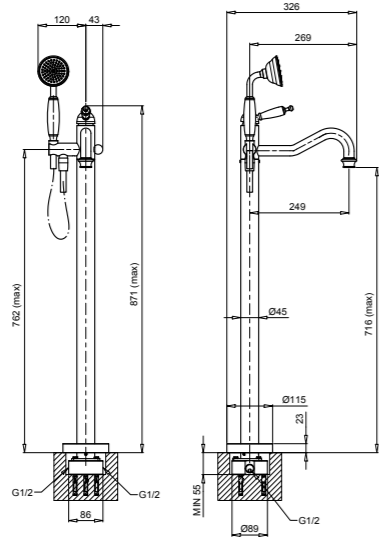

RB6360

**Monocomando vasca a pavimento
(parti incasso incluse)**
Floor pillar for stuffing bath
(built-in parts included)

CR	Cromo - Chrome
BM	Nero Opaco - Matt Black
BR	Bronzo - Bronze
NS	Nichel Spazz. - Brushed Nichel
OR	Oro - Gold
RA	Rame - Copper