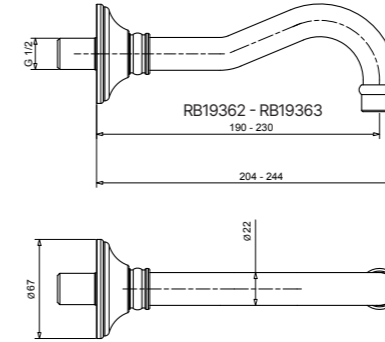

RB19362 - RB19363

Bocca a parete
Wall spout

CR	Cromo - Chrome
BR	Bronzo - Bronze
OR	Oro - Gold
RA	Rame - Copper