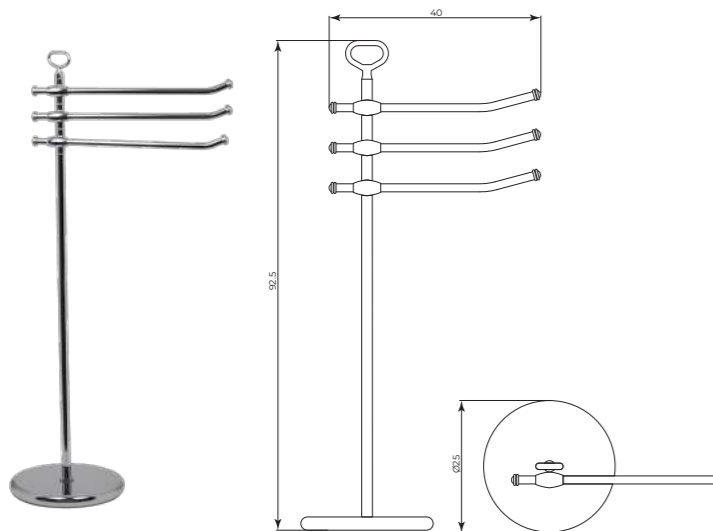

MTPT2103

Piantana a tre braccia
Three arms stand

CR	Cromo - Chrome
BM	Nero Opaco - Matt Black
WM	Bianco Opaco - Matt White
BR	Bronzo - Bronze
NS	Nichel Spazz. - Brushed Nichel
OR	Oro - Gold
LU	Luxury - Antique Gold
RA	Rame - Copper
OS	Oro Spazzolato - Brushed Gold