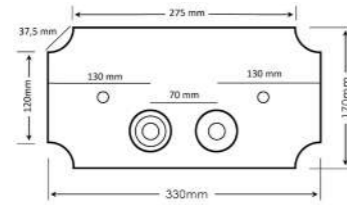

PSTM10

SYMBOL

Compatibili con Geberit
Compatible with Geberit system:
Sigma 8 (UP720: Unica+, Combifix, Duofix)
Sigma 12 (UP320: Combifix, Duofix)

Placca di scarico wc compatibile con Geberit
Toilet flush plate compatible with Geberit system

CR	Cromo - Chrome
BM	Nero Opaco - Matt Black
BR	Bronzo - Bronze
NS	Nichel Spazz. - Brushed Nichel
OR	Oro - Gold
LU	Luxury - Antique Gold
RA	Rame - Copper
OS	Oro Spazzolato - Brushed Gold