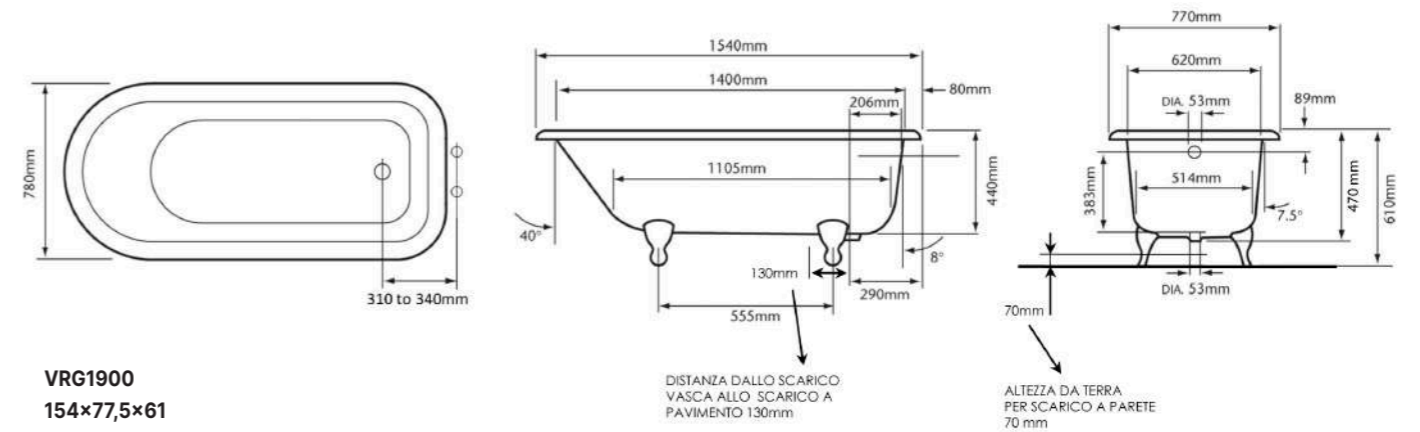

ROLL TOP 154 VRG1900 ROLL TOP 170 VRG1905

VRG1900 - VRG1905
Peso - Weight 155 - 165 kg
Vol. 200 lt - 225 lt

Vasca in ghisa (piedi esclusi)
Cast iron bathtub (feet not included)

VRG1900

BI	Bianca - White
LC	Laccato - Lacquered RAL/NCS
LF	Foglia - Leaf
DC	Decorata - Decorated

VRG1905

BI	Bianca - White
LC	Laccato - Lacquered RAL/NCS
LF	Foglia - Leaf
DC	Decorata - Decorated

Attenzione. Le finiture vengono sempre realizzate solo esternamente.
Attention. The finishes are always made externally only.
Colonna di scarico e terminale esclusi (p. 266).
Excluded external bath tube waste with overflow (p. 266).

Kit piedi Eagle (4pz)
Eagle feet kit (4 pcs)

VMA00R

CR	Cromo - Chrome
BI	Bianco - White
LC	Laccato - Lacquered RAL/NCS
BR	Bronzo - Bronze
NS	Nichel Spazz. - Brushed Nichel
OR	Oro - Gold
LU	Luxury - Antique Gold
RA	Rame - Copper
OS	Oro Spazzolato - Brushed Gold

Kit piedi Imperial Eagle (4pz)
Imperial Eagle feet kit (4 pcs)

VMA05R

CR	Cromo - Chrome
BI	Bianco - White
LC	Laccato - Lacquered RAL/NCS
BR	Bronzo - Bronze
NS	Nichel Spazz. - Brushed Nichel
OR	Oro - Gold
LU	Luxury - Antique Gold
RA	Rame - Copper
OS	Oro Spazzolato - Brushed Gold

Bathtubs . roll top