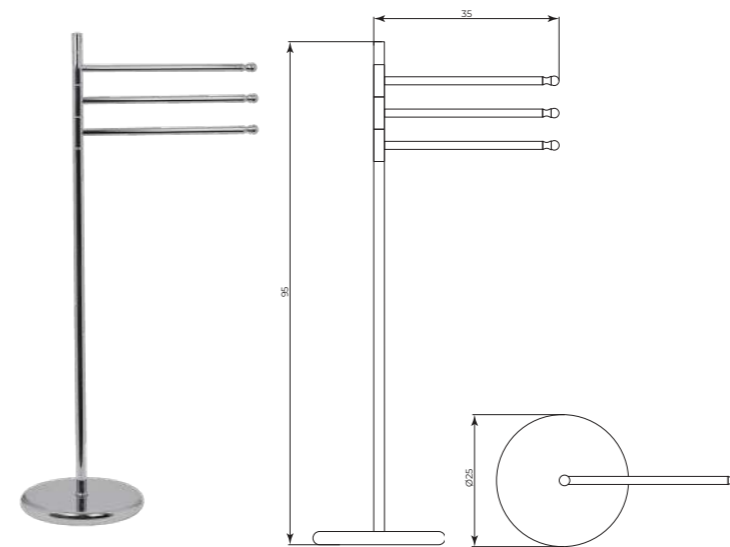

MTPT1803

Piantana a tre braccia
Three arms stand

CR	Cromo - Chrome
BM	Nero Opaco - Matt Black
WM	Bianco Opaco - Matt White
BR	Bronzo - Bronze
NS	Nichel Spazz. - Brushed Nichel
OR	Oro - Gold
LU	Luxury - Antique Gold
RA	Rame - Copper
OS	Oro Spazzolato - Brushed Gold