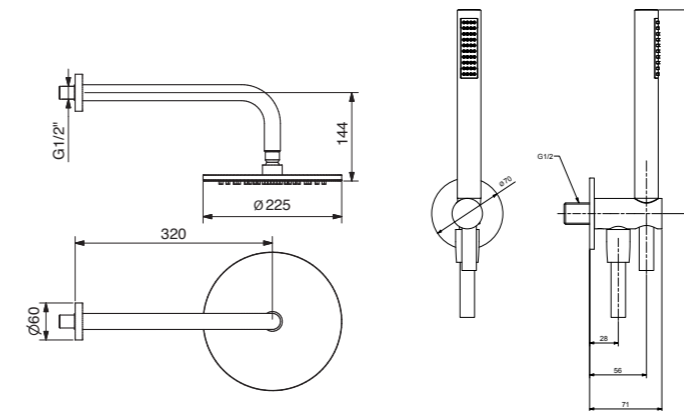

RB6672

Monocomando doccia incasso con deviatore (parti incasso incluse)
Built-in stop-shower mixer with diverter (built-in parts included)

CR	Cromo - Chrome
BM	Nero Opaco - Matt Black
WM	Bianco Opaco - Matt White
NS	Nichel Spazz. - Brushed Nickel

RB6698/22

Gruppo doccia incasso con doccetta e soffione Ø 225 mm (parti incasso incluse)
Built-in shower mixer with shower and big shower Ø 215 mm (built-in parts included)

RB6672+RB79848+RB19716

CR	Cromo - Chrome
BM	Nero Opaco - Matt Black
WM	Bianco Opaco - Matt White
NS	Nichel Spazz. - Brushed Nickel

RB79848

Braccio doccia completo di soffione Ø 225 mm
Shower arm complete with big shower Ø 225 mm

CR	Cromo - Chrome
BM	Nero Opaco - Matt Black
WM	Bianco Opaco - Matt White
NS	Nichel Spazz. - Brushed Nickel

RB19716

Kit duplex con supporto presa acqua
Kit duplex with wall connection

CR	Cromo - Chrome
BM	Nero Opaco - Matt Black
WM	Bianco Opaco - Matt White
NS	Nichel Spazz. - Brushed Nickel

RB6631

Monocomando doccia incasso con deviatore 3 uscite (parti incasso incluse)
Built-in stop-shower mixer with 3 ways diverter (built-in parts included)

CR	Cromo - Chrome
BM	Nero Opaco - Matt Black
WM	Bianco Opaco - Matt White
NS	Nichel Spazz. - Brushed Nickel