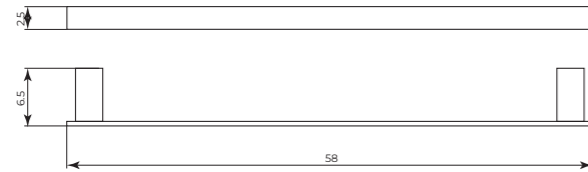

Epsilon

MTEP451

Portasalviette
Towel holder

CR	Cromo - Chrome
BM	Nero Opaco - Matt Black
WM	Bianco Opaco - Matt White
BR	Bronzo - Bronze
NS	Nichel Spazz. - Brushed Nichel
OR	Oro - Gold
LU	Luxury - Antique Gold
RA	Rame - Copper
OS	Oro Spazzolato - Brushed Gold