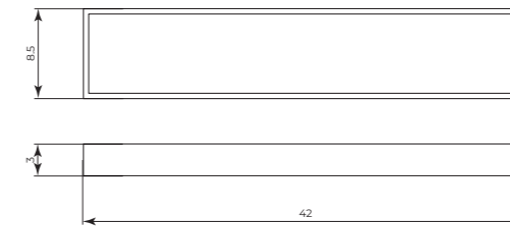

MTOM042

Portasalviette componibile
Modular towel holder

CR	Cromo - Chrome
BM	Nero Opaco - Matt Black
WM	Bianco Opaco - Matt White
BR	Bronzo - Bronze
NS	Nichel Spazz. - Brushed Nickel
OR	Oro - Gold
LU	Luxury - Antique Gold
RA	Rame - Copper
OS	Oro Spazzolato - Brushed Gold