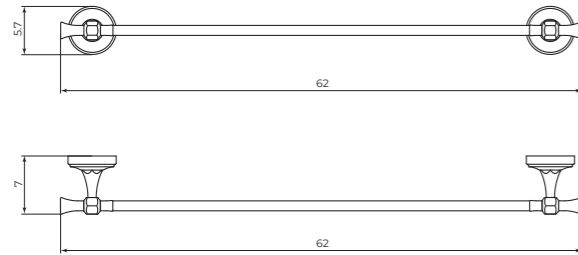

MTBED151

Portasalviette
Towel holder

CR	Cromo - Chrome
BM	Nero Opaco - Matt Black
WM	Bianco Opaco - Matt White
BR	Bronzo - Bronze
NS	Nichel Spazz. - Brushed Nichel
OR	Oro - Gold
LU	Luxury - Antique Gold
RA	Rame - Copper
OS	Oro Spazzolato - Brushed Gold

MTBED152