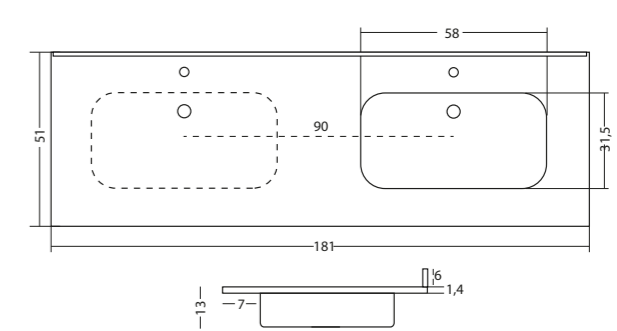

PLANA181 (2v-dx-sx)