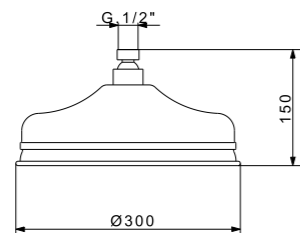

RN847/C30

Colonna doccia completa con soffione Ø 200/300 mm
Complete shower mixer with big shower Ø 200/300 mm

RN847 + RG3174 + RG2000 + RG821B + RG10615

CR	Cromo - Chrome
BR	Bronzo - Bronze
NS	Nichel Spazz. - Brushed Nickel
OR	Oro - Gold
LU	Luxury - Antique Gold
RA	Rame - Copper
OS	Oro Spazzolato - Brushed Gold

RN847 + RG3174 + RG3000 + RG821B + RG10615

CR	Cromo - Chrome
BR	Bronzo - Bronze
NS	Nichel Spazz. - Brushed Nickel
OR	Oro - Gold
LU	Luxury - Antique Gold
RA	Rame - Copper
OS	Oro Spazzolato - Brushed Gold