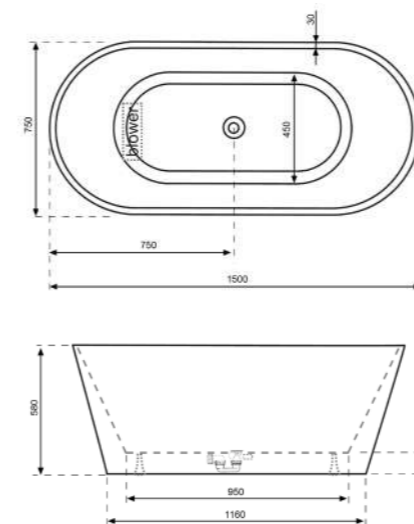

SPA1000
150x75x58