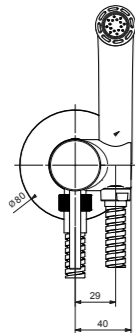

RB2293

Monocomando bidet con doccia a pulsante
Wall bidet mixer with shut off

CR	Cromo - Chrome
BM	Nero Opaco - Matt Black
BR	Bronzo - Bronze
NS	Nichel Spazz. - Brushed Nichel
OS	Oro Spazzolato - Brushed Gold