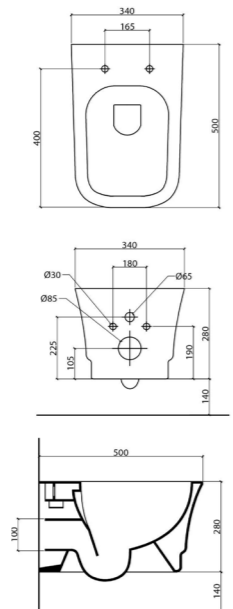

PLOK01

Wc sospeso (copriwc escluso)
Wall hung wc (toilet seat not included)

Bianco lucido - Glossy white
MATT Bianco opaco - Matt white

Senza brida
Rimless

PLOK11

Wc filo parete (copriwc escluso)
Back to wall wc (toilet seat not included)