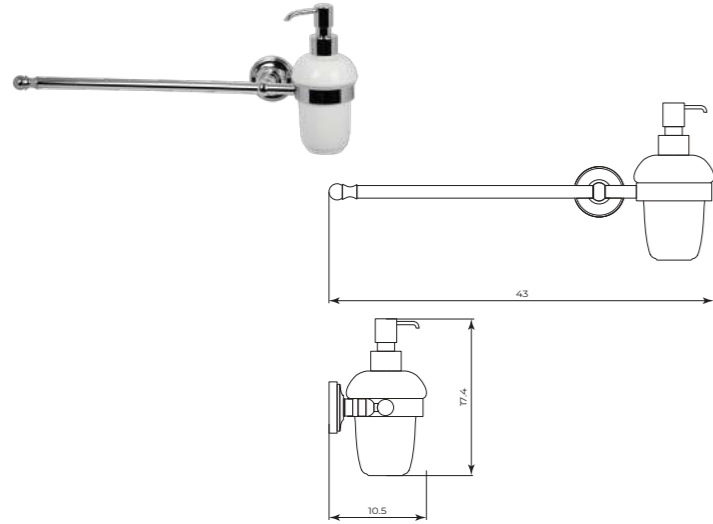

MTAL027C

Portasalviette con portadispenser in ceramica
Towel holder with liquid soap

CR	Cromo - Chrome
BM	Nero Opaco - Matt Black
WM	Bianco Opaco - Matt White
BR	Bronzo - Bronze
NS	Nichel Spazz. - Brushed Nichel
OR	Oro - Gold
LU	Luxury - Antique Gold
RA	Rame - Copper
OS	Oro Spazzolato - Brushed Gold

MTAL030