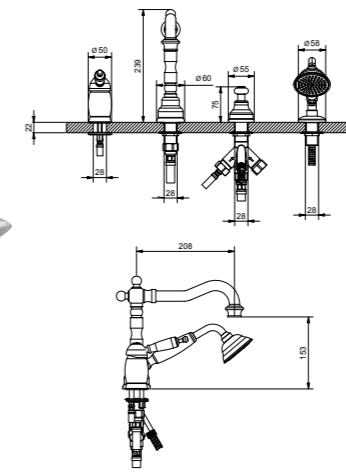

RB6355

Batteria bordo vasca 4 fori
4 ways bath mixer

CR	Cromo - Chrome
BM	Nero Opaco - Matt Black
BR	Bronzo - Bronze
NS	Nichel Spazz. - Brushed Nichel
OR	Oro - Gold
RA	Rame - Copper