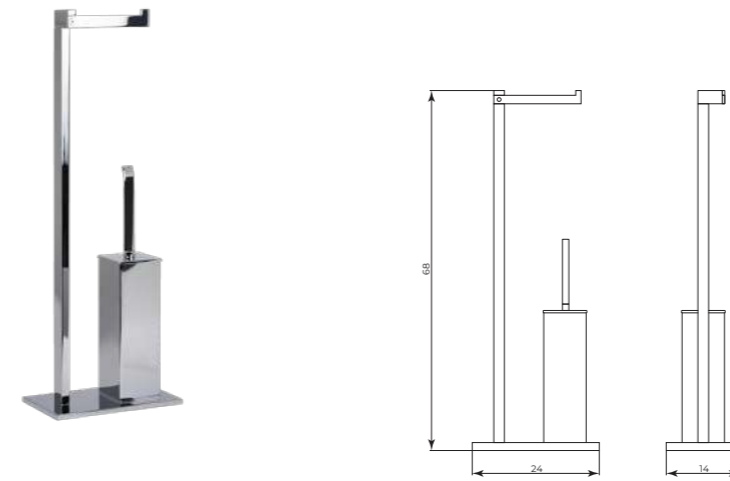

MTPT1456

Piantana WC
Toilet stand

CR	Cromo - Chrome
BM	Nero Opaco - Matt Black
WM	Bianco Opaco - Matt White
BR	Bronzo - Bronze
NS	Nichel Spazz. - Brushed Nichel
OR	Oro - Gold
LU	Luxury - Antique Gold
RA	Rame - Copper
OS	Oro Spazzolato - Brushed Gold