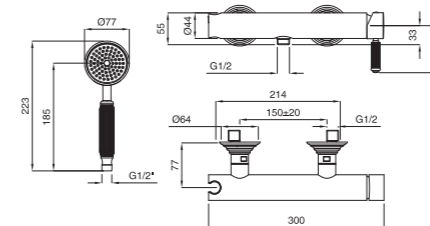

RB8530

Monocomando doccia incasso
(parti incasso incluse)
Built-in stop-shower mixer
(built-in parts included)

CR	Cromo - Chrome
BR	Bronzo - Bronze
NS	Nichel Spazz. - Brushed Nichel
OR	Oro - Gold

RB8572

Monocomando doccia incasso con deviatore
(parti incasso incluse)
Built-in shower mixer with diverter
(built-in parts included)

CR	Cromo - Chrome
BR	Bronzo - Bronze
NS	Nichel Spazz. - Brushed Nichel
OR	Oro - Gold

RB8542C

Colonna doccia completa con soffione Ø 215 mm
Complete shower alves with big shower x Ø 215 mm

CR	Cromo - Chrome
BR	Bronzo - Bronze
NS	Nichel Spazz. - Brushed Nichel
OR	Oro - Gold

RB8598/21

Gruppo doccia incasso con soffione Ø 215 mm
(parti incasso incluse)
Built-in shower mixer with shower Ø 215 mm
(built-in parts included)

RB8572 + RB19479 + RB19846 + RG160G + RG821R + RG10615

CR	Cromo - Chrome
BR	Bronzo - Bronze
NS	Nichel Spazz. - Brushed Nichel
OR	Oro - Gold

RB8535

Monocomando doccia esterno con kit duplex
External straight shower mixer with duplex kit

CR	Cromo - Chrome
BR	Bronzo - Bronze
NS	Nichel Spazz. - Brushed Nichel
OR	Oro - Gold