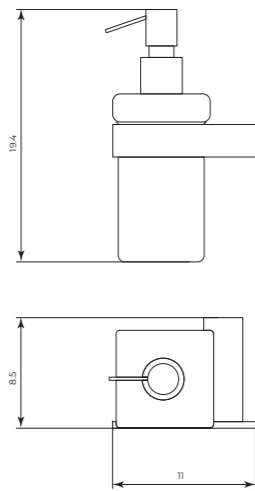

MTEP468

Portadispenser in ceramica
Liquid soap dispenser

CR	Cromo - Chrome
BM	Nero Opaco - Matt Black
WM	Bianco Opaco - Matt White
BR	Bronzo - Bronze
NS	Nichel Spazz. - Brushed Nichel
OR	Oro - Gold
LU	Luxury - Antique Gold
RA	Rame - Copper
OS	Oro Spazzolato - Brushed Gold