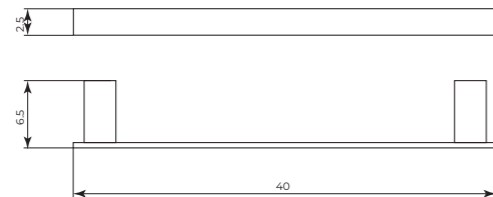

Portasalviette
Towel holder

CR	Cromo - Chrome
BM	Nero Opaco - Matt Black
WM	Bianco Opaco - Matt White
BR	Bronzo - Bronze
NS	Nichel Spazz. - Brushed Nichel
OR	Oro - Gold
LU	Luxury - Antique Gold
RA	Rame - Copper
OS	Oro Spazzolato - Brushed Gold

MTEP453