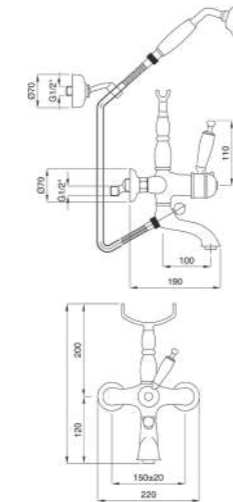

RB6303

Gruppo vasca esterno termostatico
Thermostatic external bath mixer

CR	Cromo - Chrome
BM	Nero Opaco - Matt Black
BR	Bronzo - Bronze
NS	Nichel Spazz. - Brushed Nichel
OR	Oro - Gold
RA	Rame - Copper