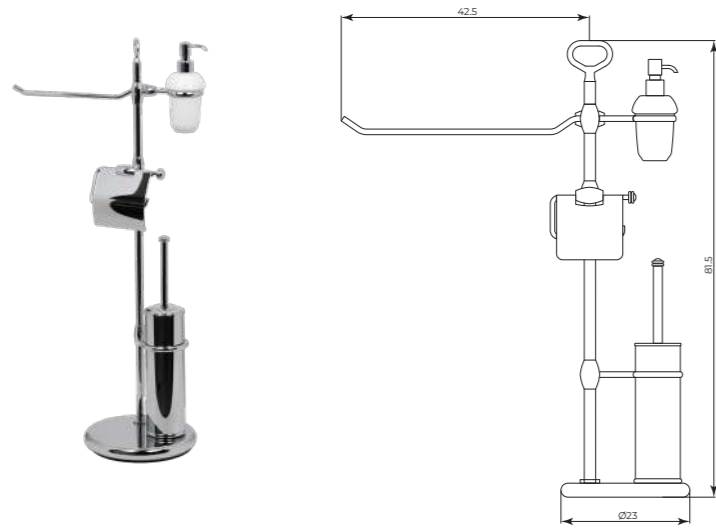

MTPT2108

Piantana bidet e WC
Bidet and toilet stand

CR	Cromo - Chrome
BM	Nero Opaco - Matt Black
WM	Bianco Opaco - Matt White
BR	Bronzo - Bronze
NS	Nichel Spazz. - Brushed Nichel
OR	Oro - Gold
LU	Luxury - Antique Gold
RA	Rame - Copper
OS	Oro Spazzolato - Brushed Gold