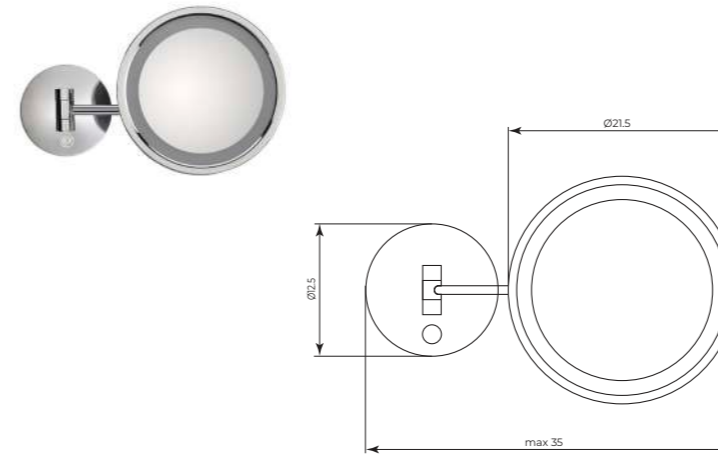

MTSP2420

Specchio ingranditore 3x con retroilluminazione LED
Magnifying mirror 3x LED backlighting

CR	Cromo - Chrome
BM	Nero Opaco - Matt Black
WM	Bianco Opaco - Matt White
BR	Bronzo - Bronze
NS	Nichel Spazz. - Brushed Nichel
OR	Oro - Gold
LU	Luxury - Antique Gold
RA	Rame - Copper
OS	Oro Spazzolato - Brushed Gold