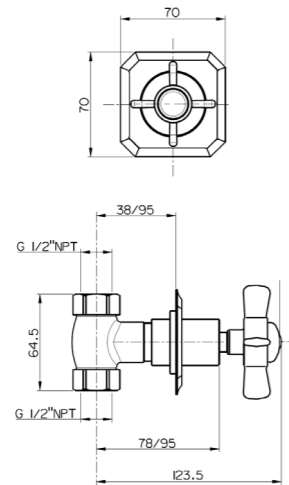

RN560

**Rubinetto arresto incasso 1/2\"/>
(parti incasso incluse)**
External bath mixer with pillar 1/2\"/>
(built-in parts included)

CR	Cromo - Chrome
BR	Bronzo - Bronze
NS	Nichel Spazz. - Brushed Nichel
OR	Oro - Gold
LU	Luxury - Antique Gold
RA	Rame - Copper
OS	Oro Spazzolato - Brushed Gold

RN19216

Sovraprezzo leva bianca (cad.)
Add to price white handle (each)