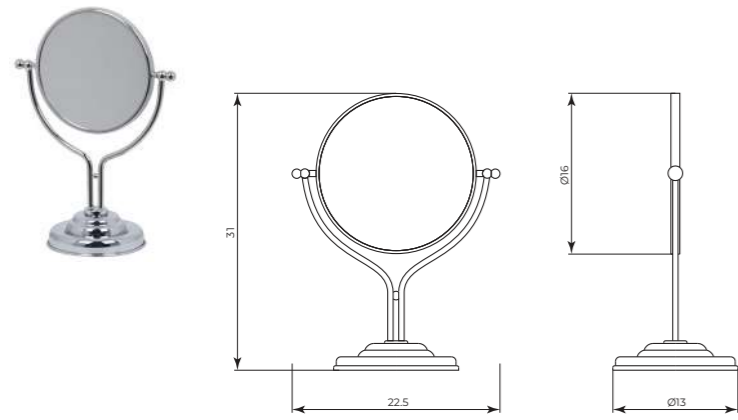

MTSP1300

Specchio ingranditore 3x
Magnifying mirror 3x

CR	Cromo - Chrome
BM	Nero Opaco - Matt Black
WM	Bianco Opaco - Matt White
BR	Bronzo - Bronze
NS	Nichel Spazz. - Brushed Nichel
OR	Oro - Gold
LU	Luxury - Antique Gold
RA	Rame - Copper
OS	Oro Spazzolato - Brushed Gold