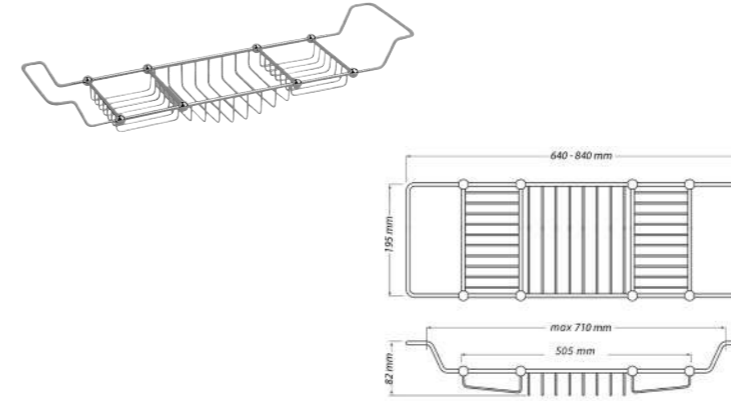

AMLN19

Porta oggetti vasca Bath rack

CR	Cromo - Chrome
BM	Nero Opaco - Matt Black
WM	Bianco Opaco - Matt White
BR	Bronzo - Bronze
NS	Nichel Spazz. - Brushed Nichel
OR	Oro - Gold
LU	Luxury - Antique Gold
RA	Rame - Copper
OS	Oro Spazzolato - Brushed Gold