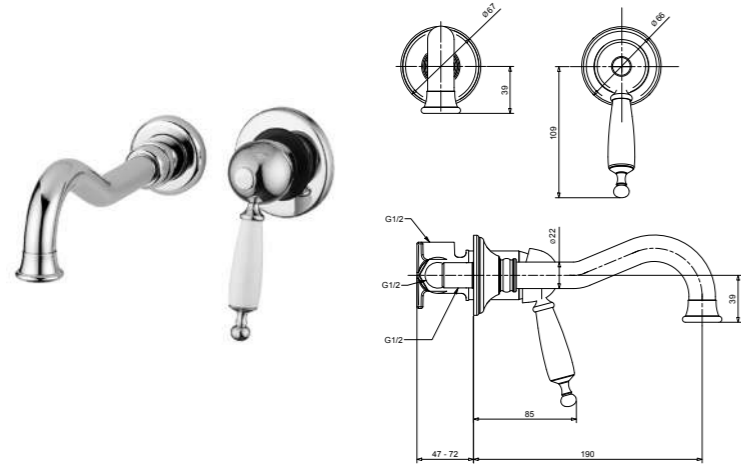

RB6345SC

**Monocomando lavabo a parete
(clic clac e parti incasso incluse)**
Wall wash basin mixer
(clic clac and built-in parts included)

CR	Cromo - Chrome
BM	Nero Opaco - Matt Black
BR	Bronzo - Bronze
NS	Nichel Spazz. - Brushed Nichel
OR	Oro - Gold
RA	Rame - Copper