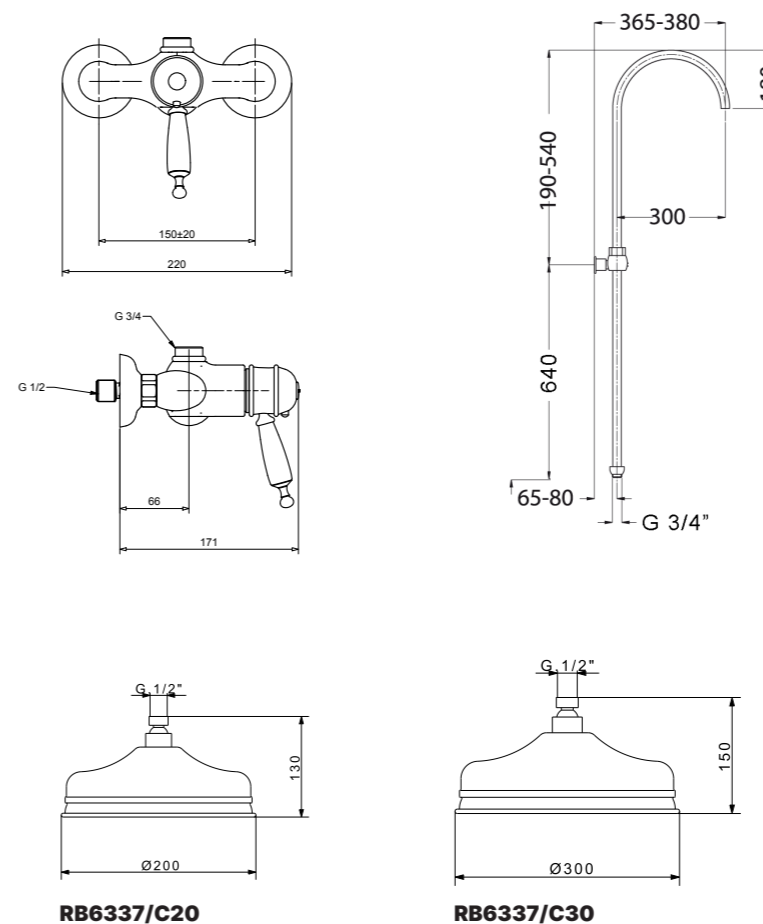

RB6337/C20

RB6337/C30