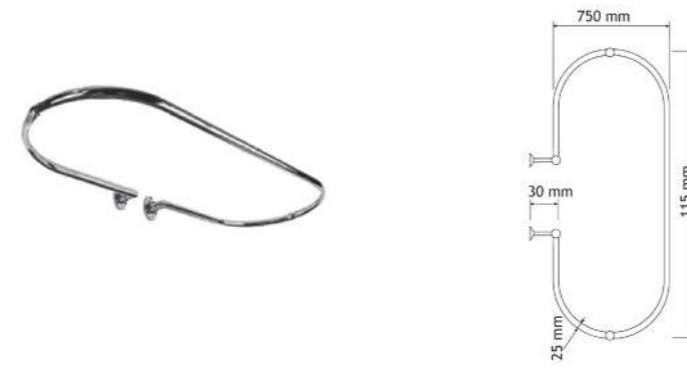

VMPT115

Anello porta tenda 115×75 cm Curtain ring 115×75 cm

CR	Cromo - Chrome
BM	Nero Opaco - Matt Black
WM	Bianco Opaco - Matt White
BR	Bronzo - Bronze
NS	Nichel Spazz. - Brushed Nichel
OR	Oro - Gold
LU	Luxury - Antique Gold
RA	Rame - Copper
OS	Oro Spazzolato - Brushed Gold