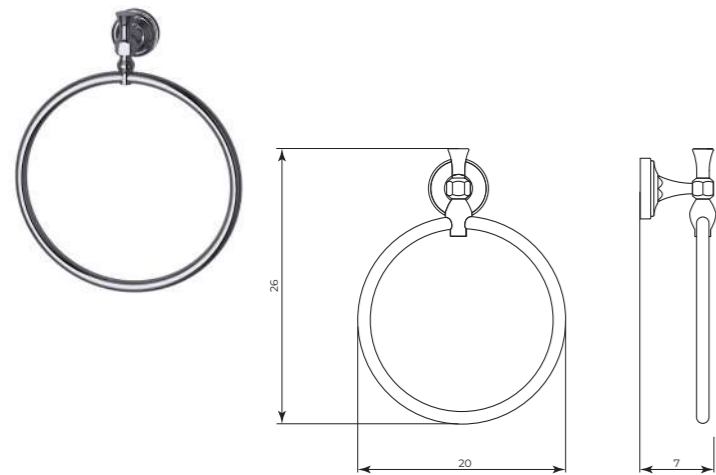

MTBED156

Portasalvietta anello
Ring towel holder

CR	Cromo - Chrome
BM	Nero Opaco - Matt Black
WM	Bianco Opaco - Matt White
BR	Bronzo - Bronze
NS	Nichel Spazz. - Brushed Nichel
OR	Oro - Gold
LU	Luxury - Antique Gold
RA	Rame - Copper
OS	Oro Spazzolato - Brushed Gold