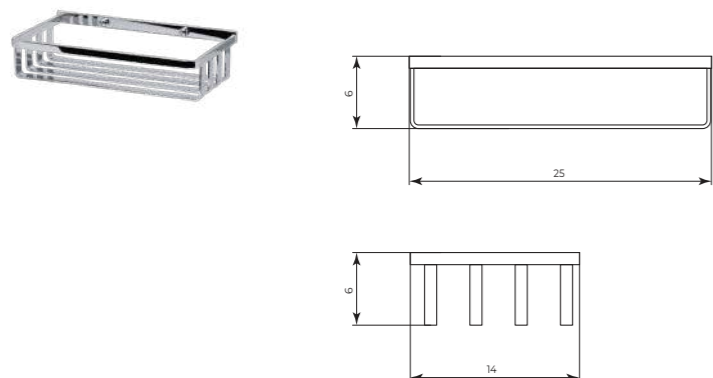

MTGR1190

Griglia doccia portaoggetti
Shower rack

CR	Cromo - Chrome
BM	Nero Opaco - Matt Black
WM	Bianco Opaco - Matt White
BR	Bronzo - Bronze
NS	Nichel Spazz. - Brushed Nichel
OR	Oro - Gold
LU	Luxury - Antique Gold
RA	Rame - Copper
OS	Oro Spazzolato - Brushed Gold