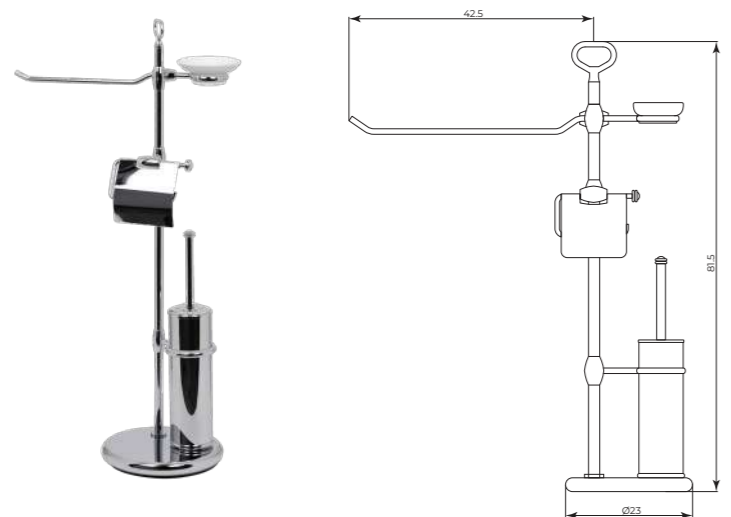

MTPT2104

Piantana bidet e WC
Bidet and toilet stand

CR	Cromo - Chrome
BM	Nero Opaco - Matt Black
WM	Bianco Opaco - Matt White
BR	Bronzo - Bronze
NS	Nichel Spazz. - Brushed Nichel
OR	Oro - Gold
LU	Luxury - Antique Gold
RA	Rame - Copper
OS	Oro Spazzolato - Brushed Gold