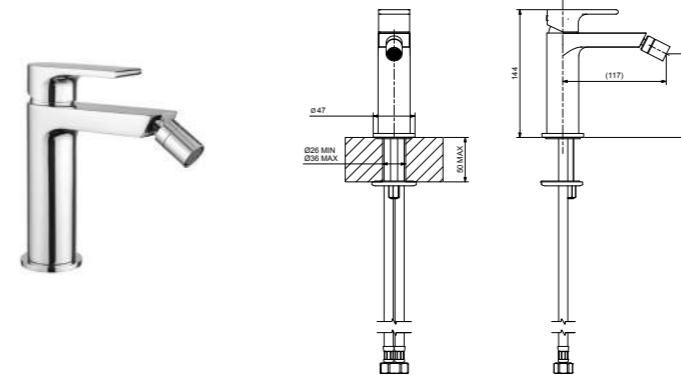

**Monocomando bidet
(clic clac con flex)**
Single hole bidet mixer
(clic clac with flex)

CR	Cromo - Chrome
BM	Nero Opaco - Matt Black
WM	Bianco Opaco - Matt White
NS	Nichel Spazz. - Brushed Nichel