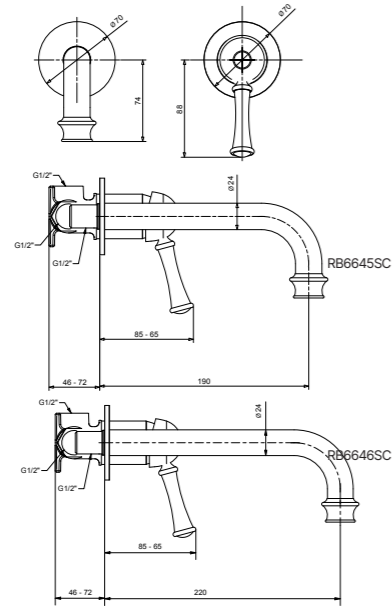

RB6445SC - RB6446SC

**Monocomando lavabo a parete
(clic clac e parti incasso incluse)**
Wall wash basin mixer
(clic clac and built-in parts included)

CR	Cromo - Chrome
BR	Bronzo - Bronze
NS	Nichel Spazz. - Brushed Nichel
OR	Oro - Gold