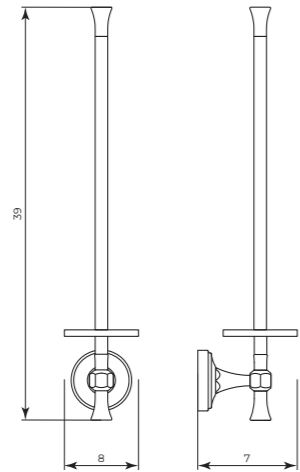

Portarotolo di scorta
Toilet roll stock holder

CR	Cromo - Chrome
BM	Nero Opaco - Matt Black
WM	Bianco Opaco - Matt White
BR	Bronzo - Bronze
NS	Nichel Spazz. - Brushed Nickel
OR	Oro - Gold
LU	Luxury - Antique Gold
RA	Rame - Copper
OS	Oro Spazzolato - Brushed Gold