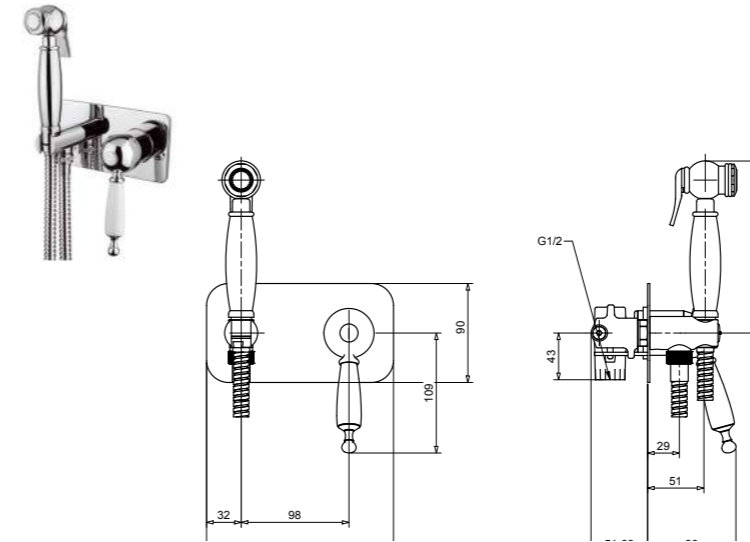

RB6366

Monocomando bidet a parete con doccia a pulsante (parti incasso incluse)

Wall bidet mixer with shut off
(built-in parts included)

CR	Cromo - Chrome
BM	Nero Opaco - Matt Black
BR	Bronzo - Bronze
NS	Nichel Spazz. - Brushed Nichel
OR	Oro - Gold
RA	Rame - Copper