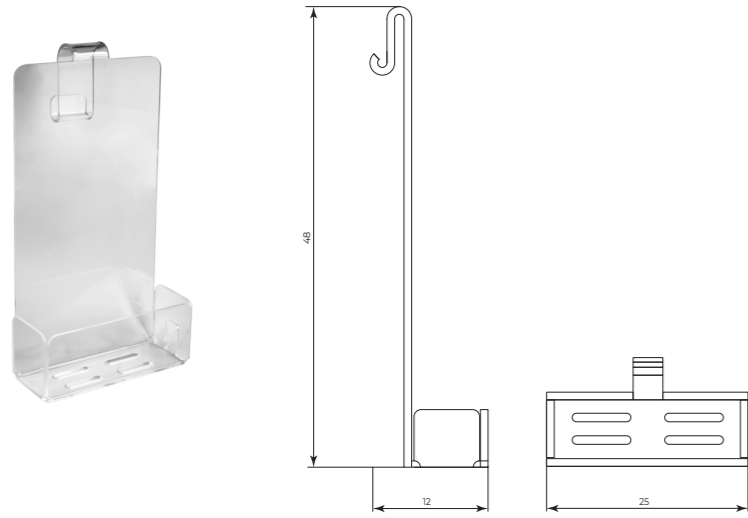

MTPX1380

Pensile portaoggetti a 1 piano per doccia
Shower objects holder

Plexiglass - Plexiglass