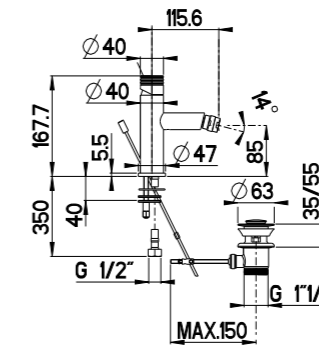

RN1123

**Monocomando bidet
(scarico automatico 1 1/4 con flex)**
Single hole bidet mixer
(pop-up 1 1/4 with flex)

CR	Cromo - Chrome
BM	Nero Opaco - Matt Black
WM	Bianco Opaco - Matt White
BR	Bronzo - Bronze
NS	Nichel Spazz. - Brushed Nichel
OR	Oro - Gold
RA	Rame - Copper
OS	Oro Spazz. - Brushed Gold