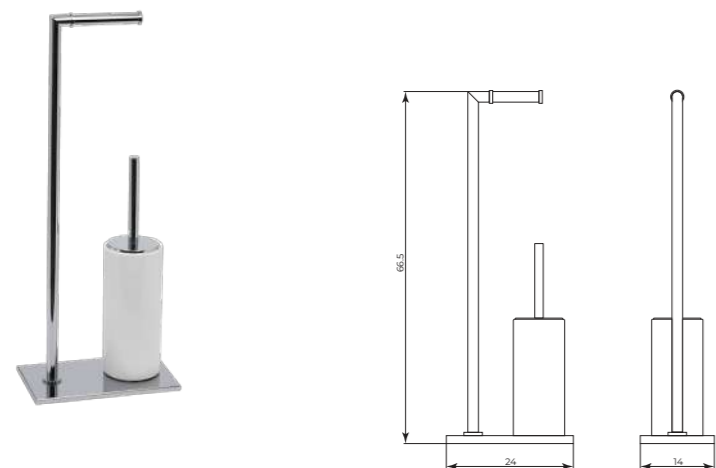

MTPT1126

Piantana WC
Toilet stand

CR	Cromo - Chrome
BM	Nero Opaco - Matt Black
WM	Bianco Opaco - Matt White
BR	Bronzo - Bronze
NS	Nichel Spazz. - Brushed Nichel
OR	Oro - Gold
LU	Luxury - Antique Gold
RA	Rame - Copper
OS	Oro Spazzolato - Brushed Gold