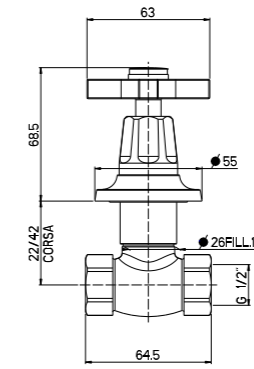

RN960

Rubinetto arresto incasso 1/2"
(parti incasso include)
External bath mixer with pillar 1/2"
(built-in parts included)

CR	Cromo - Chrome
BR	Bronzo - Bronze
NS	Nichel Spazz. - Brushed Nichel
OR	Oro - Gold
LU	Luxury - Antique Gold
RA	Rame - Copper
OS	Oro Spazz. - Brushed Gold