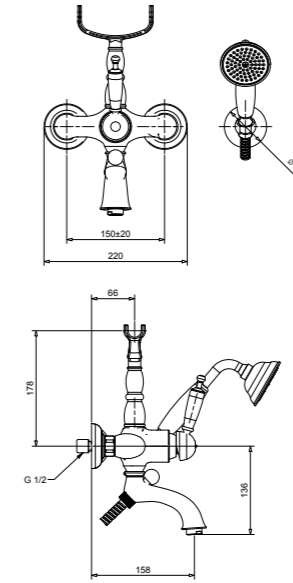

RB6302

Gruppo vasca esterno
External bath mixer

CR	Cromo - Chrome
BM	Nero Opaco - Matt Black
BR	Bronzo - Bronze
NS	Nichel Spazz. - Brushed Nichel
OR	Oro - Gold
RA	Rame - Copper