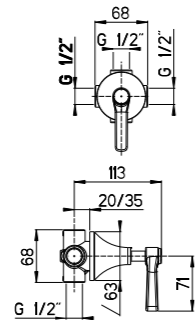

RN992

Miscelatore incasso term. con deviatore 2 vie (parti incasso incluse)
Therm. built-in mixer with 2 ways with diverter (built-in parts included)

CR	Cromo - Chrome
BR	Bronzo - Bronze
NS	Nichel Spazz. - Brushed Nickel
OR	Oro - Gold
LU	Luxury - Antique Gold
RA	Rame - Copper
OS	Oro Spazz. - Brushed Gold

T38

RN920/20 - RN920/30

RB920/20

Gruppo doccia incasso con soffione Ø 200/300 mm (parti incasso incluse)
Built-in shower mixer with shower Ø 200/300 mm (built-in parts included)

RN960 (x2) + RN966 + RG275 + RG2000 + RG821L + RG10615 + RG160G

CR	Cromo - Chrome
BR	Bronzo - Bronze
NS	Nichel Spazz. - Brushed Nickel
OR	Oro - Gold
OR	Luxury - Antique Gold
RA	Rame - Copper
OR	Oro Spazz. - Brushed Gold

RN960 (x2) + RN966 + RG275 + RG3000 + RG821L + RG10615 + RG160G

CR	Cromo - Chrome
BR	Bronzo - Bronze
NS	Nichel Spazz. - Brushed Nickel
OR	Oro - Gold
OR	Luxury - Antique Gold
RA	Rame - Copper
OR	Oro Spazz. - Brushed Gold

RN947/C20 - RN947/C30

Colonna doccia completa con soffione Ø 200/300 mm
Complete shower alves with big shower Ø 200/300 mm

RN947 + RG3174 + RG2000 + RG821L + RG10615

CR	Cromo - Chrome
BR	Bronzo - Bronze
NS	Nichel Spazz. - Brushed Nickel
OR	Oro - Gold
LU	Luxury - Antique Gold
RA	Rame - Copper
OS	Oro Spazz. - Brushed Gold

RN947 + RG3174 + RG3000 + RG821L + RG10615

CR	Cromo - Chrome
BR	Bronzo - Bronze
NS	Nichel Spazz. - Brushed Nickel
OR	Oro - Gold
LU	Luxury - Antique Gold
RA	Rame - Copper
OS	Oro Spazz. - Brushed Gold

RN19916

Sovraprezzo leva (cad.)
Add to price handle (each)