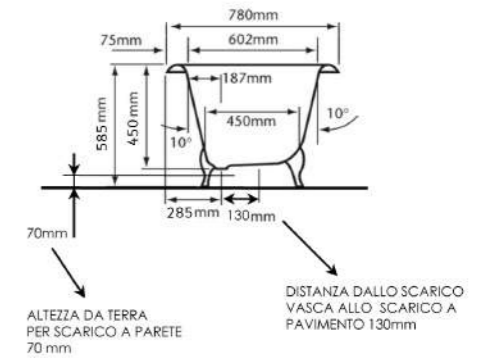

VRG1915
170×78×58,5