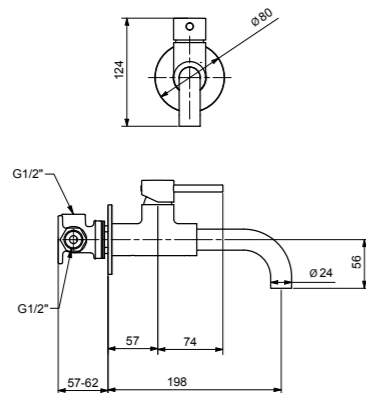

RB5706

**Monocomando lavabo a parete
(parti incasso incluse)**
Wall wash basin mixer
(built-in parts included)

CR	Cromo - Chrome
BM	Nero Opaco - Black Matt
WM	Bianco Opaco - White Matt
BR	Bronzo - Bronze
NS	Nichel Spazz. - Brushed Nichel
OR	Oro - Gold
OS	Oro Spazz. - Brushed Gold