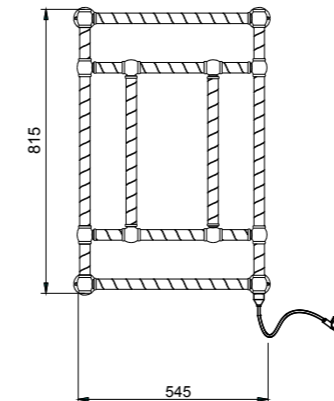

COLUMBUS TBC000 - TBC005

W Idraulico
W Δt 50° CR/BR/NS/OR - 280
W Δt 50° LC - 392

W Elettrico
W Δt 50° CR/BR/NS/OR - 300
W Δt 50° LC - 400

Scaldasalviette idraulico (valvole escluse)
Idraulic heated towel rail (valves not included)

TBC000

CR	Cromo - Chrome
LC*	Laccata - Laquered
BR	Bronzo - Bronze
NS	Nichel Spazz. - Brushed Nichel
OR	Oro - Gold

La fornitura comprende: scaldasalviette, kit fissaggio a parete, valvola sfogo e tappo di chiusura. La fornitura non comprende: kit valvola detentore e kit copritubo.

The supply includes: towel warmer, wall fixing kit, vent valve and closing cap. The supply doesn't include: valves kit and hose cover kit.

Scaldasalviette elettrico
Electric heated towel rail

TBC005

CR	Cromo - Chrome
LC*	Laccata - Laquered
BR	Bronzo - Bronze
NS	Nichel Spazz. - Brushed Nichel
OR	Oro - Gold

La fornitura comprende: scaldasalviette, kit fissaggio a parete, valvola sfogo e tappo di chiusura, cavo elettrico (dx o sx). La fornitura non comprende: copriresistenza e termostato digitale.

The supply includes: towel warmer, wall fixing kit, vent valve and closing cap and electrical cable. The supply doesn't include: resistor cover and digital thermostat.

*Fanno parte della finitura LC le seguenti finiture:
The following colors are part of the LC finish

Lucido - Glossy	Opaco - Matt
RAL 9016, RAL 1013, RAL 7004, RAL 8017	RAL 9003, RAL 9005, RAL 1013, RAL 7032, RAL 1019, RAL 7047, RAL 7024, RAL 7022