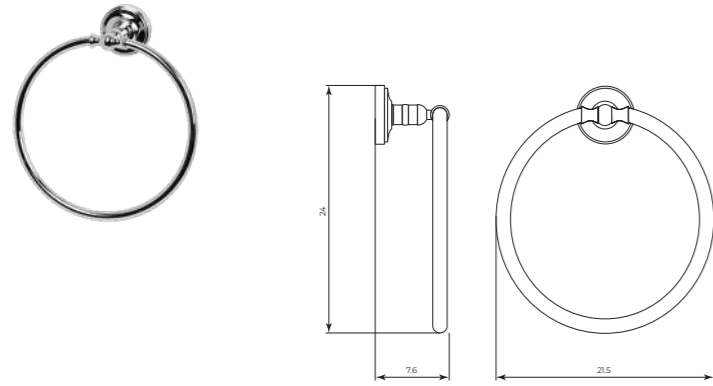

MTAL006

Portasalviette anello
Ring towel holder

CR	Cromo - Chrome
BM	Nero Opaco - Matt Black
WM	Bianco Opaco - Matt White
BR	Bronzo - Bronze
NS	Nichel Spazz. - Brushed Nichel
OR	Oro - Gold
LU	Luxury - Antique Gold
RA	Rame - Copper
OS	Oro Spazzolato - Brushed Gold