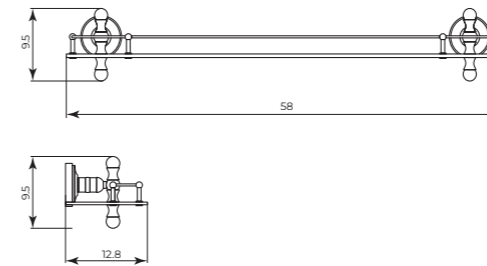

Mensola in cristallo satinato
Satin crystal shelf