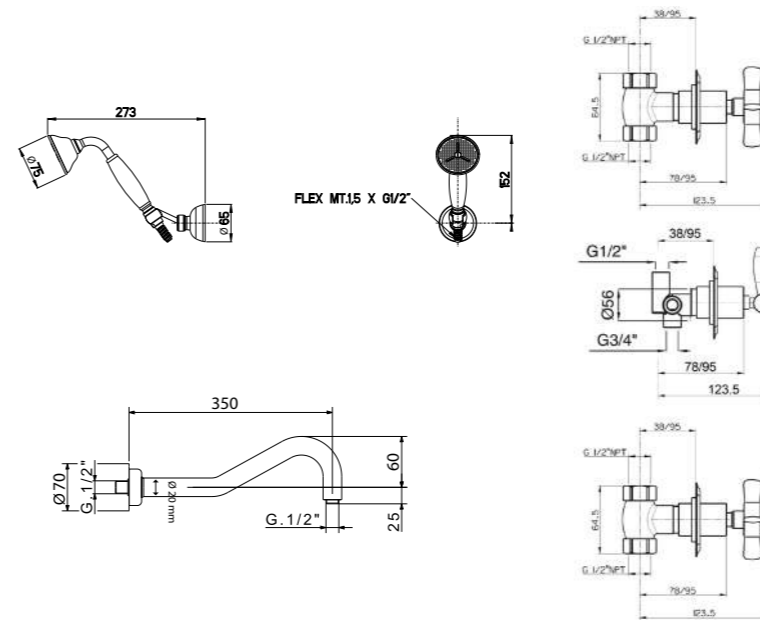

RN520/20 - RN520/30

RN520/20

RN520/30

Gruppo doccia incasso con soffione Ø 200/300 mm
(parti incasso incluse)

Built-in shower mixer with shower Ø 200/300 mm
(built-in parts included)

RN566 + RN560 (x2) + RG319 + RG2000 + RG821B +
RG10615 + RG160G

CR	Cromo - Chrome
BR	Bronzo - Bronze
NS	Nichel Spazz. - Brushed Nickel
OR	Oro - Gold
LU	Luxury - Antique Gold
RA	Rame - Copper
OS	Oro Spazzolato - Brushed Gold

RN566 + RN560 (x2) + RG319 + RG2000 + RG821B +
RG10615 + RG160G

CR	Cromo - Chrome
BR	Bronzo - Bronze
NS	Nichel Spazz. - Brushed Nickel
OR	Oro - Gold
LU	Luxury - Antique Gold
RA	Rame - Copper
OS	Oro Spazzolato - Brushed Gold