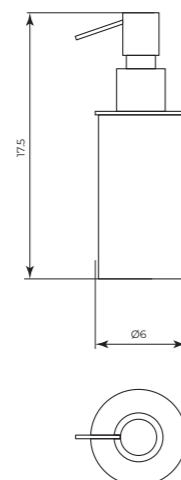

MTOM018

Dispenser sapone
Liquid soap dispenser

CR	Cromo - Chrome
BM	Nero Opaco - Matt Black
WM	Bianco Opaco - Matt White
BR	Bronzo - Bronze
NS	Nichel Spazz. - Brushed Nichel
OR	Oro - Gold
LU	Luxury - Antique Gold
RA	Rame - Copper
OS	Oro Spazzolato - Brushed Gold