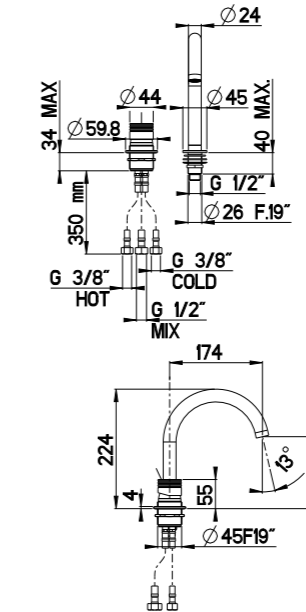

RN1198SC

**Monocomando lavabo due fori
(clic clac con flex)**
Two hole basin single lever mixer
(clic clac with flex)

CR	Cromo - Chrome
BM	Nero Opaco - Matt Black
WM	Bianco Opaco - Matt White
BR	Bronzo - Bronze
NS	Nichel Spazz. - Brushed Nichel
OR	Oro - Gold
RA	Rame - Copper
OS	Oro Spazz. - Brushed Gold