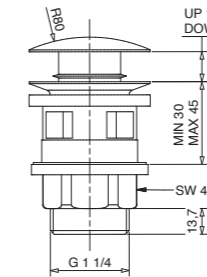

RB19275

Piletta clic clac
Clic-clac waste

AC	Acciaio Inox - Inox