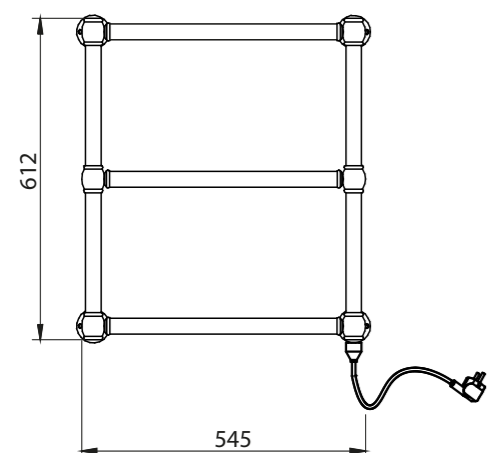

MEMPHIS 1

TBMP01 - TBMP06

W Idraulico
W Δt 50° CR/BR/NS/OR - 145
W Δt 50° LC - 203

W Elettrico
W Δt 50° CR/BR/NS/OR - 150
W Δt 50° LC - 200

Scaldasalviette idraulico (valvole escluse)
Hydraulic heated towel rail (valves not included)