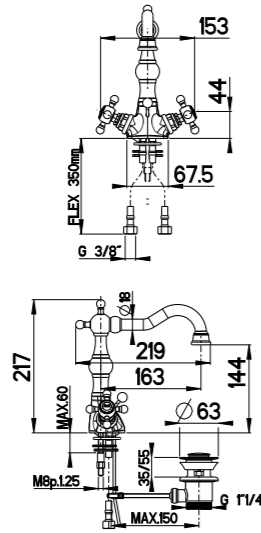

RN8334

Monoforo lavabo
(scarico automatico 1" 1/4 con flex)
Single hole basin mixer
(pop-up 1" 1/4 and flex)

CR	Cromo - Chrome
BR	Bronzo - Bronze
NS	Nichel Spazz. - Brushed Nichel
OR	Oro - Gold
LU	Luxury - Antique Gold
RA	Rame - Copper
OS	Oro Spazzolato - Brushed Gold

RN8334SC con scarico clic clac - with clic clac waste