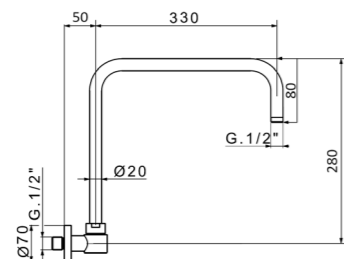

RG477

Braccio doccia
Shower arm

CR	Cromo - Chrome
BM	Nero Opaco - Matt Black
BR	Bronzo - Bronze
NS	Nichel Spazz. - Brushed Nichel
OR	Oro - Gold
LU	Luxury - Antique Gold
RA	Rame - Copper
OS	Oro Spazzolato - Brushed Gold

RB19479