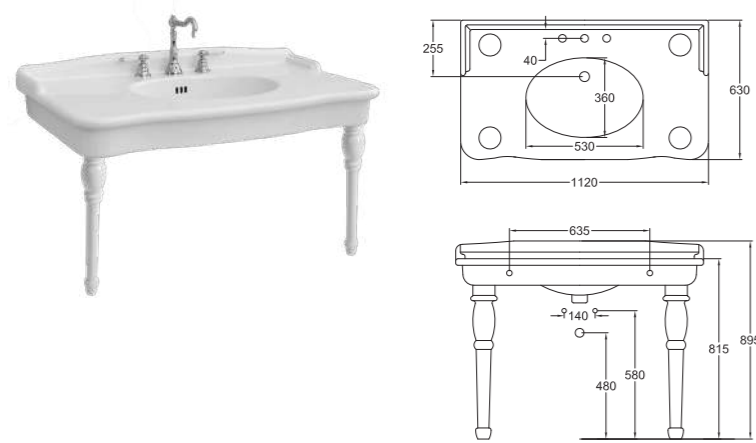

The elegant bond between classic shapes and evocative details creates a refined ritual for every moment of the daily hygiene.

Sanitary fixtures Sanitari

Capri

PHCA05 + PHCA09

Lavabo 112 cm (1 o 3 fori rub.)
112 cm washbasin (1 or 3 taps hole)