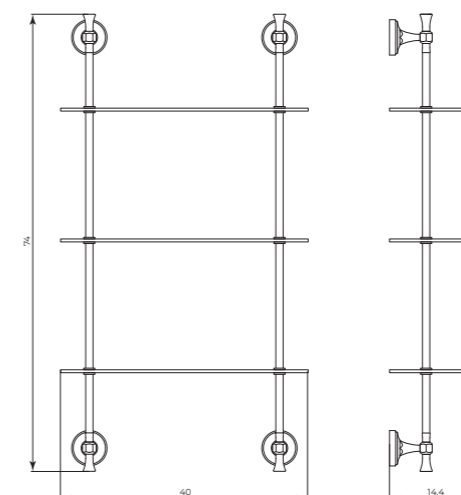

MTBED169

Mensola in cristallo satinato
Satin crystal shelf

CR	Cromo - Chrome
BM	Nero Opaco - Matt Black
WM	Bianco Opaco - Matt White
BR	Bronzo - Bronze
NS	Nichel Spazz. - Brushed Nichel
OR	Oro - Gold
LU	Luxury - Antique Gold
RA	Rame - Copper
OS	Oro Spazzolato - Brushed Gold