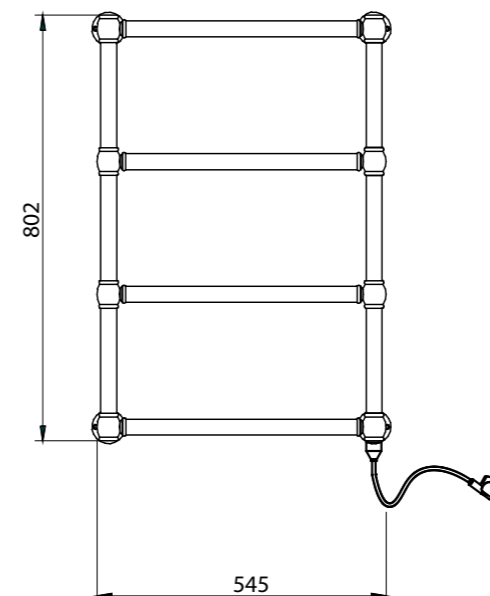

MEMPHIS 2

TBMP02 - TBMP07

W Idraulico
W Δt 50° CR/BR/NS/OR - 220
W Δt 50° LC - 308

W Elettrico
W Δt 50° CR/BR/NS/OR - 200
W Δt 50° LC - 300

Scaldasalviette idraulico (valvole escluse)
Hydraulic heated towel rail (valves not included)

TBMP02

CR	Cromo - Chrome
LC*	Laccata - Laquered
BR	Bronzo - Bronze
NS	Nichel Spazz. - Brushed Nichel
OR	Oro - Gold

La fornitura comprende: scaldasalviette, kit fissaggio a parete, valvola sfogo e tappo di chiusura. La fornitura non comprende: kit valvola detentore e kit copritubo.

The supply includes: towel warmer, wall fixing kit, vent valve and closing cap. The supply doesn't include: valves kit and hose cover kit.

Scaldasalviette elettrico
Electric heated towel rail

TBMP07

CR	Cromo - Chrome
LC*	Laccata - Laquered
BR	Bronzo - Bronze
NS	Nichel Spazz. - Brushed Nichel
OR	Oro - Gold

La fornitura comprende: scaldasalviette, kit fissaggio a parete, valvola sfogo e tappo di chiusura, cavo elettrico (dx o sx). La fornitura non comprende: copriresistenza e termostato digitale.

The supply includes: towel warmer, wall fixing kit, vent valve and closing cap and electrical cable. The supply doesn't include: resistor cover and digital thermostat.

*Fanno parte della finitura LC le seguenti finiture:
The following colors are part of the LC finish

Lucido - Glossy	Opaco - Matt
RAL 9016, RAL 1013, RAL 7004, RAL 8017	RAL 9003, RAL 9005, RAL 1013, RAL 7032, RAL 1019, RAL 7047, RAL 7024, RAL 7022