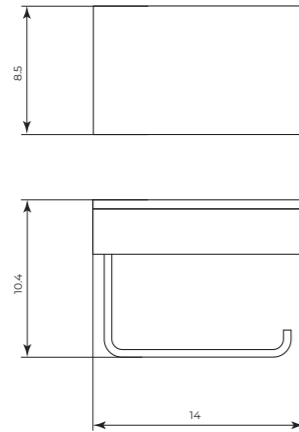

MTOM009

Portarotolo con pianetto in corian cm14
Corian surface with toilet roll holder

CR	Cromo - Chrome
BM	Nero Opaco - Matt Black
WM	Bianco Opaco - Matt White
BR	Bronzo - Bronze
NS	Nichel Spazz. - Brushed Nichel
OR	Oro - Gold
LU	Luxury - Antique Gold
RA	Rame - Copper
OS	Oro Spazzolato - Brushed Gold

MTOM010