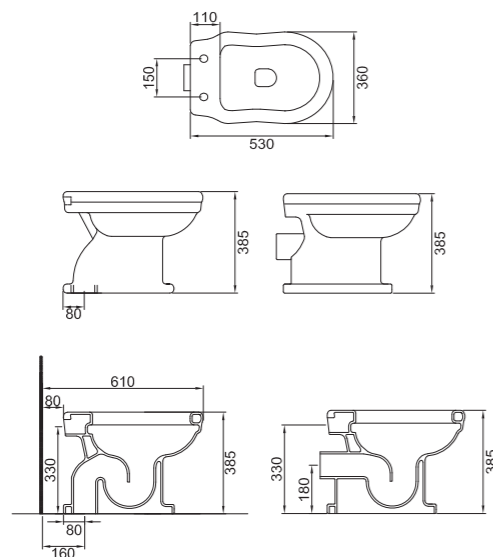

PHCA11

Wc a terra con scarico (copriwc escluso)
Floor wc with waste (toilet seat not included)

- **W** Scarico a parete - Wall drain
- **F** Scarico a pavimento - Floor drain

Senza brida
Rimless