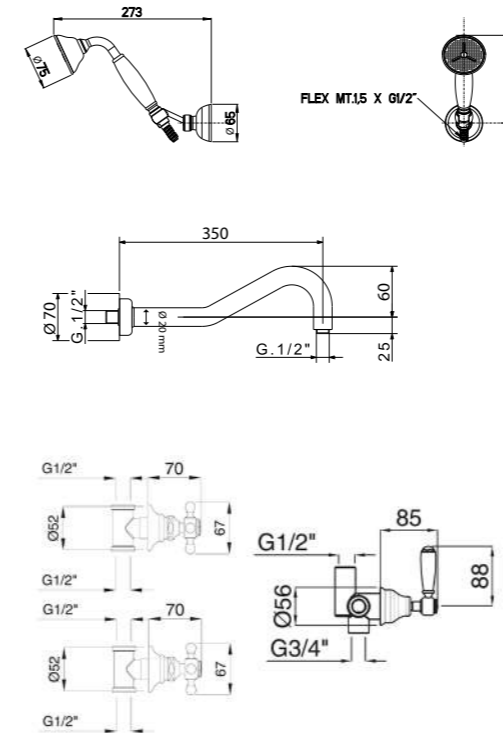

Gruppo doccia incasso con soffione Ø 200/300 mm
(parti incasso incluse)

Built-in shower mixer with shower Ø 200/300 mm
(built-in parts included)

RN8366 + RN8360 (x2) + RG319 + RG2000 +
RG821B + RG10615 + RG160G

CR	Cromo - Chrome
BR	Bronzo - Bronze
NS	Nichel Spazz. - Brushed Nickel
OR	Oro - Gold
LU	Luxury - Antique Gold
RA	Rame - Copper
OS	Oro Spazzolato - Brushed Gold

RN8366 + RN8360 (x2) + RG319 + RG3000 +
RG821B + RG10615 + RG160G

CR	Cromo - Chrome
BR	Bronzo - Bronze
NS	Nichel Spazz. - Brushed Nickel
OR	Oro - Gold
LU	Luxury - Antique Gold
RA	Rame - Copper
OS	Oro Spazzolato - Brushed Gold