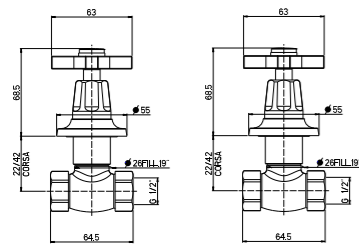

RN992

Miscelatore incasso term. con deviatore 2 vie (parti incasso incluse)
Therm. built-in mixer with 2 ways with diverter (built-in parts included)

CR	Cromo - Chrome
BR	Bronzo - Bronze
NS	Nichel Spazz. - Brushed Nickel
OR	Oro - Gold
LU	Luxury - Antique Gold
RA	Rame - Copper
OS	Oro Spazz. - Brushed Gold

T38

RN920/20 - RN920/30

RB920/20

Gruppo doccia incasso con soffione Ø 200/300 mm (parti incasso incluse)
Built-in shower mixer with shower Ø 200/300 mm (built-in parts included)

RN960 (x2) + RN966 + RG275 + RG2000 + RG821L + RG10615 + RG160G

CR	Cromo - Chrome
BR	Bronzo - Bronze
NS	Nichel Spazz. - Brushed Nickel
OR	Oro - Gold
OR	Luxury - Antique Gold
RA	Rame - Copper
OR	Oro Spazz. - Brushed Gold

RN960 (x2) + RN966 + RG275 + RG3000 + RG821L + RG10615 + RG160G

CR	Cromo - Chrome
BR	Bronzo - Bronze
NS	Nichel Spazz. - Brushed Nickel
OR	Oro - Gold
OR	Luxury - Antique Gold
RA	Rame - Copper
OR	Oro Spazz. - Brushed Gold

RN947/C20 - RN947/C30

Colonna doccia completa con soffione Ø 200/300 mm
Complete shower alves with big shower Ø 200/300 mm

RN947 + RG3174 + RG2000 + RG821L + RG10615

CR	Cromo - Chrome
BR	Bronzo - Bronze
NS	Nichel Spazz. - Brushed Nickel
OR	Oro - Gold
LU	Luxury - Antique Gold
RA	Rame - Copper
OS	Oro Spazz. - Brushed Gold

RN947 + RG3174 + RG3000 + RG821L + RG10615

CR	Cromo - Chrome
BR	Bronzo - Bronze
NS	Nichel Spazz. - Brushed Nickel
OR	Oro - Gold
LU	Luxury - Antique Gold
RA	Rame - Copper
OS	Oro Spazz. - Brushed Gold

RN19916

Sovraprezzo leva (cad.)
Add to price handle (each)