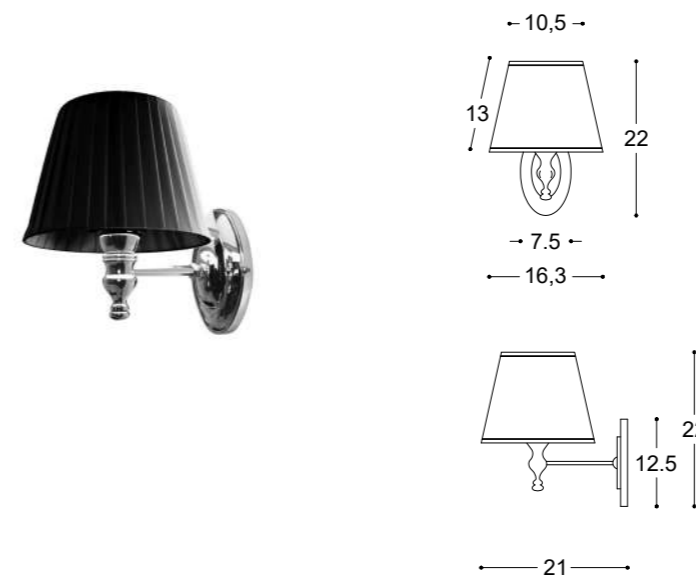

GISELLE - APGL05

E14 - IP20 - 28 Watt - 220 Volt

APGL00

CR	Cromo - Chrome
BM	Nero Opaco - Matt Black
BR	Bronzo - Bronze
NS	Nichel Spazz. - Brushed Nichel
OR	Oro - Gold
LU	Luxury - Antique Gold
RA	Rame - Copper
OS	Oro Spazzolato - Brushed Gold

Applique - escluso coprilume (viti di fissaggio incluse, lampadina esclusa).
Applique - without cover light (fixing screw included, bulb excluded).

APV01NO	Coprilume cono nero con cuciture oro. Cone cover light black with gold stitching.
APV01NA	Coprilume cono nero con cuciture argento. Cone cover light black with silver stitching.
APV01BO	Coprilume cono bianco con cuciture oro. Cone cover light white with gold stitching.
APV01BA	Coprilume cono bianco con cuciture argento. Cone cover light white with silver stitching.

APV03N	Coprilume plissé nero. Black plissé cover light.
APV03B	Coprilume plissé bianco. White plissé cover light.
APV03A	Coprilume plissé avorio. Ivory plissé cover light.