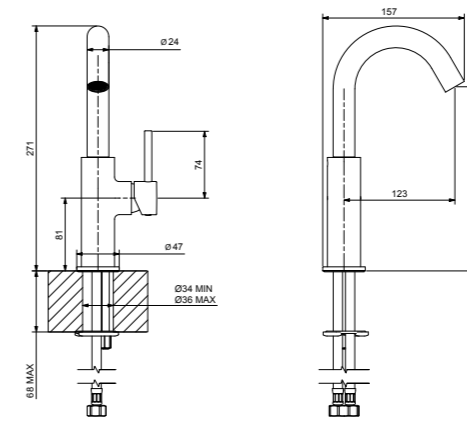

RB5713SC

**Monocomando lavabo
(clic clac con flex)**
Single hole basin mixer
(clic clac with flex)

CR	Cromo - Chrome
BM	Nero Opaco - Black Matt
WM	Bianco Opaco - White Matt
BR	Bronzo - Bronze
NS	Nichel Spazz. - Brushed Nichel
OR	Oro - Gold
OS	Oro Spazz. - Brushed Gold