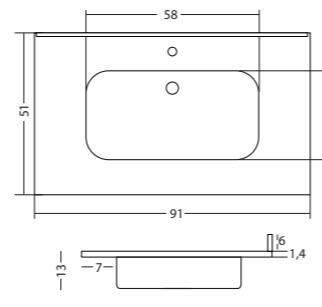

PLANA

Lavabo da incasso in resina con alzatina - senza foro troppo pieno (0, 1, 2 o 3 fori rubinetteria)
Resin washbasin with backplash - without overflow (0, 1, 2 or 3 tap hole)

	MATT opaco/ matt
PLANA61	
PLANA71	
PLANA81	
PLANA91	
PLANA106	
PLANA121 (cx - dx - sx)	
PLANA121 (doppia vasca)	
PLANA141 (cx - dx - sx)	
PLANA141 (doppia vasca)	
PLANA161 (cx - dx - sx)	
PLANA161 (doppia vasca)	
PLANA181 (cx - dx - sx)	
PLANA181 (doppia vasca)	
PLANA211 (cx - dx - sx)	
PLANA211 (doppia vasca)	

PLANA91