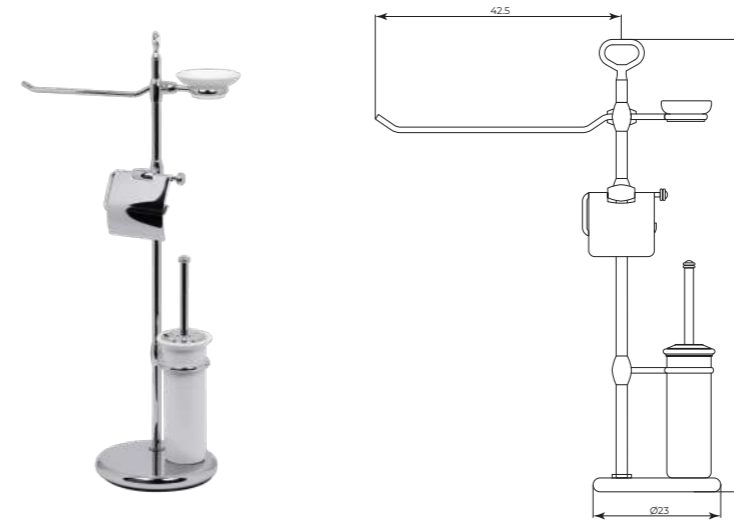

MTPT2104C

Piantana bidet e WC
Bidet and toilet stand

CR	Cromo - Chrome
BM	Nero Opaco - Matt Black
WM	Bianco Opaco - Matt White
BR	Bronzo - Bronze
NS	Nichel Spazz. - Brushed Nichel
OR	Oro - Gold
LU	Luxury - Antique Gold
RA	Rame - Copper
OS	Oro Spazzolato - Brushed Gold