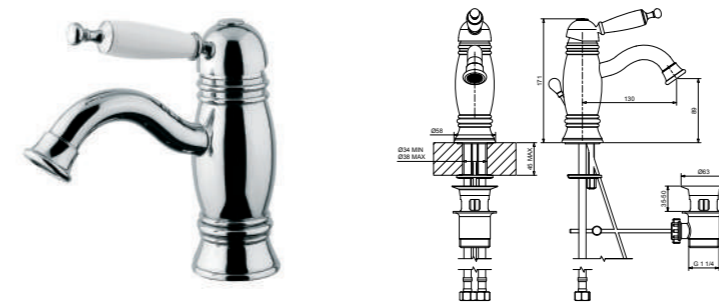

**Monocomando lavabo
(scarico automatico 1" 1/4 con flex)**
Single hole basin mixer
(pop-up 1" 1/4 with flex)

CR	Cromo - Chrome
BM	Nero Opaco - Matt Black
BR	Bronzo - Bronze
NS	Nichel Spazz. - Brushed Nichel
OR	Oro - Gold
RA	Rame - Copper