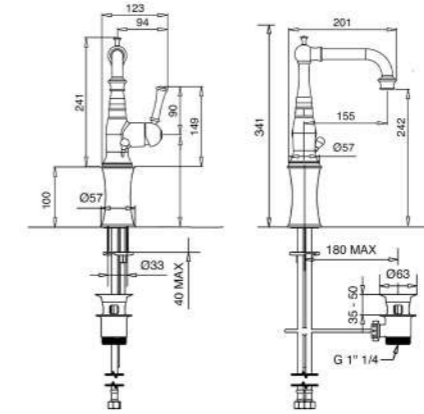

RB6417

**Monocomando lavabo con prolunga
(scarico automatico 1" 1/4 con flex)**
Single hole basin mixer with extension
(pop-up 1" 1/4 with flex)

CR	Cromo - Chrome
BR	Bronzo - Bronze
NS	Nichel Spazz. - Brushed Nichel
OR	Oro - Gold

RB6417SC con scarico clic clac - with clic clac waste