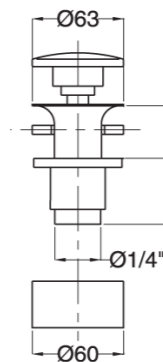

RG1402

Piletta clic clac senza troppo pieno
Clic clac pop-up waste without overflow

CR	Cromo - Chrome
BM	Nero Opaco - Matt Black
WM	Bianco Opaco - Matt White
BR	Bronzo - Bronze
NS	Nichel Spazz. - Brushed Nichel
OR	Oro - Gold
LU	Luxury - Antique Gold
RA	Rame - Copper
OS	Oro Spazzolato - Brushed Gold