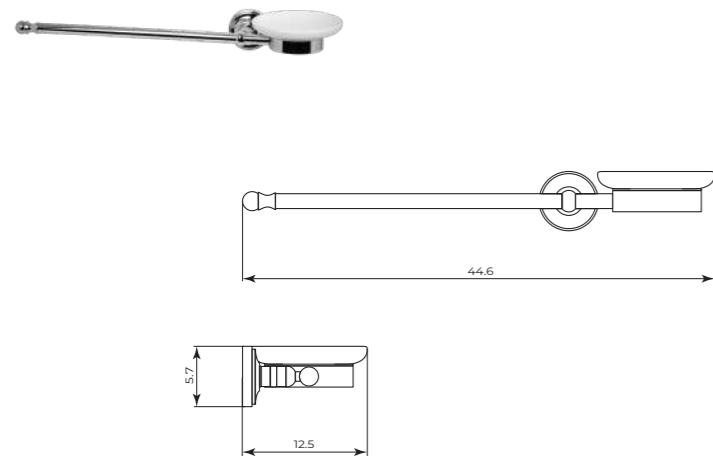

MTAL007C

Portasalviette con portasapone in ceramica
Towel holder with soap dish

CR	Cromo - Chrome
BM	Nero Opaco - Matt Black
WM	Bianco Opaco - Matt White
BR	Bronzo - Bronze
NS	Nichel Spazz. - Brushed Nichel
OR	Oro - Gold
LU	Luxury - Antique Gold
RA	Rame - Copper
OS	Oro Spazzolato - Brushed Gold