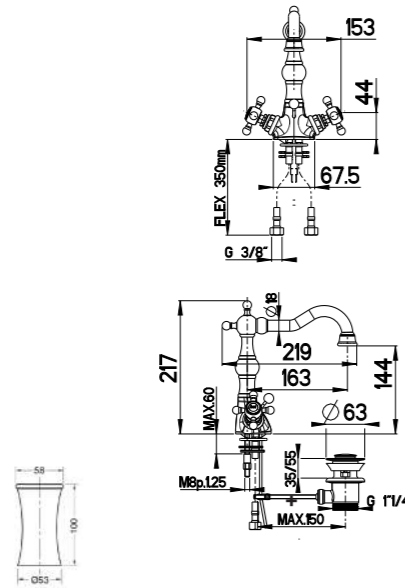

RN8355

Monoforo lavabo con prolunga
(scarico automatico 1" 1/4 con flex)
Single hole basin mixer with extension
(pop-up 1" 1/4 with flex)

CR	Cromo - Chrome
BR	Bronzo - Bronze
NS	Nichel Spazz. - Brushed Nichel
OR	Oro - Gold
LU	Luxury - Antique Gold
RA	Rame - Copper
OS	Oro Spazzolato - Brushed Gold

RN8355SC con scarico clic clac - with clic clac waste

RN8312