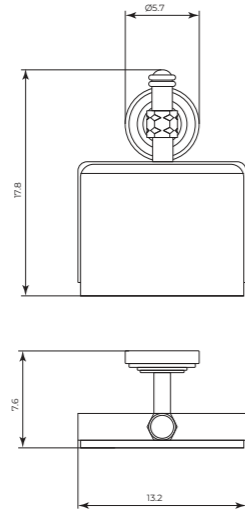

MTGM259

Portarotolo
Toilet roll holder

CR	Cromo - Chrome
BM	Nero Opaco - Matt Black
WM	Bianco Opaco - Matt White
BR	Bronzo - Bronze
NS	Nichel Spazz. - Brushed Nichel
OR	Oro - Gold
LU	Luxury - Antique Gold
RA	Rame - Copper
OS	Oro Spazzolato - Brushed Gold