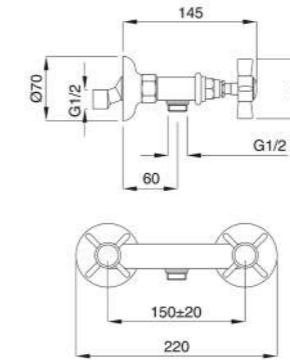

RN846

Gruppo doccia esterno 1/2"
Exposed shower mixer 1/2"

CR	Cromo - Chrome
BR	Bronzo - Bronze
NS	Nichel Spazz. - Brushed Nickel
OR	Oro - Gold
LU	Luxury - Antique Gold
RA	Rame - Copper
OS	Oro Spazzolato - Brushed Gold

RN19216

Sovraprezzo leva bianca (cad.)
Add to price white handle (each)

RN19536

Sovraprezzo leva nera (cad.)
Add to price black handle (each)