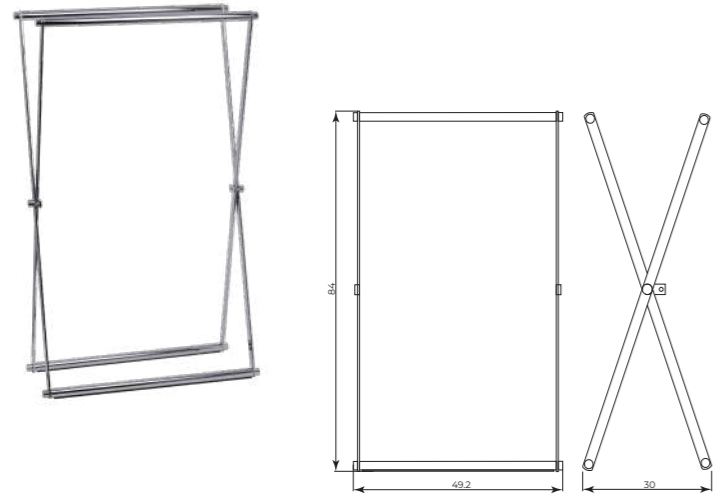

MTPT1953

Piantana portasalviette
Towel stand

CR	Cromo - Chrome
BM	Nero Opaco - Matt Black
WM	Bianco Opaco - Matt White
BR	Bronzo - Bronze
NS	Nichel Spazz. - Brushed Nichel
OR	Oro - Gold
LU	Luxury - Antique Gold
RA	Rame - Copper
OS	Oro Spazzolato - Brushed Gold