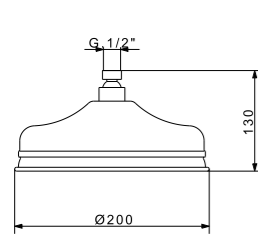

RN547/C20 - RN547/C30

RN547/C20