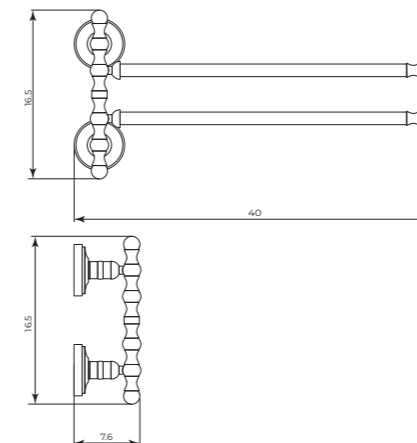

MTAL005D

Portasalviette a snodo
Double swing arm towel holder