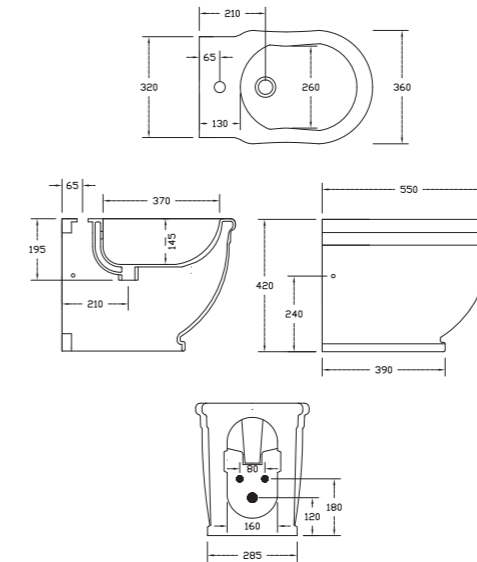

PHCA23

Bidet filo parete (1 foro rub.)
Back to wall bidet (1 tap hole)

PHCA13