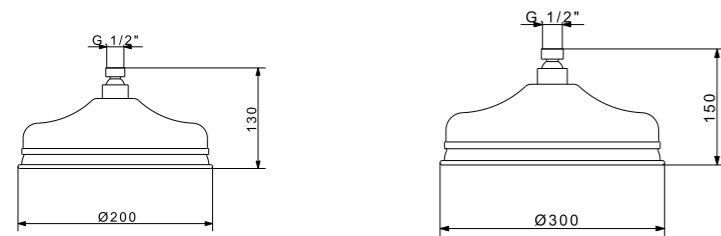

RB020/30

Gruppo doccia incasso con soffione Ø 200/300 mm (parti incasso incluse)
Built-in shower mixer with shower Ø 200/300 mm (built-in parts included)
RB19675 + RB060 (X2) + RG319 + RG2000 + RG256 + RG10615 + RG160G

CR	Cromo - Chrome
BR	Bronzo - Bronze
OR	Oro - Gold

RB19675 + RB060 (X2) + RG319 + RG3000 + RG256 + RG10615 + RG160G

CR	Cromo - Chrome
BR	Bronzo - Bronze
OR	Oro - Gold

RB020/20