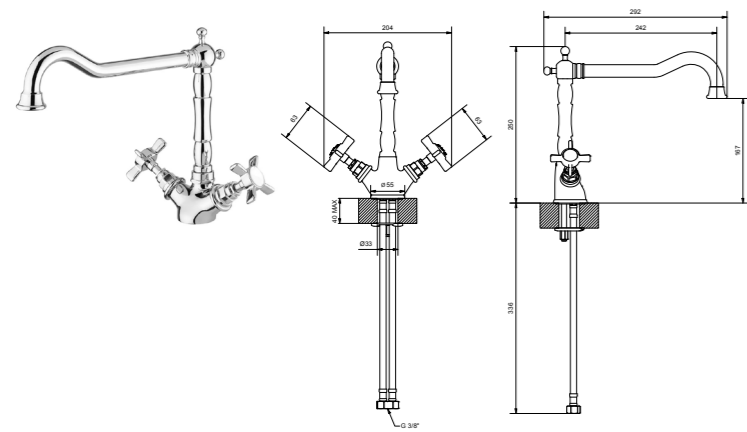

RB851

Miscelatore cucina con canna girevole
Kitchen mixer with swivel spout

CR	Cromo - Chrome
BR	Bronzo - Bronze
OR	Oro - Gold
RA	Rame - Copper