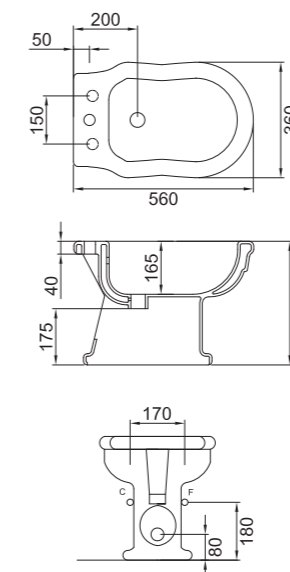

PHCA13

Bidet a terra (1 o 3 fori rub.)
Floor bidet (1 or 3 taps hole)