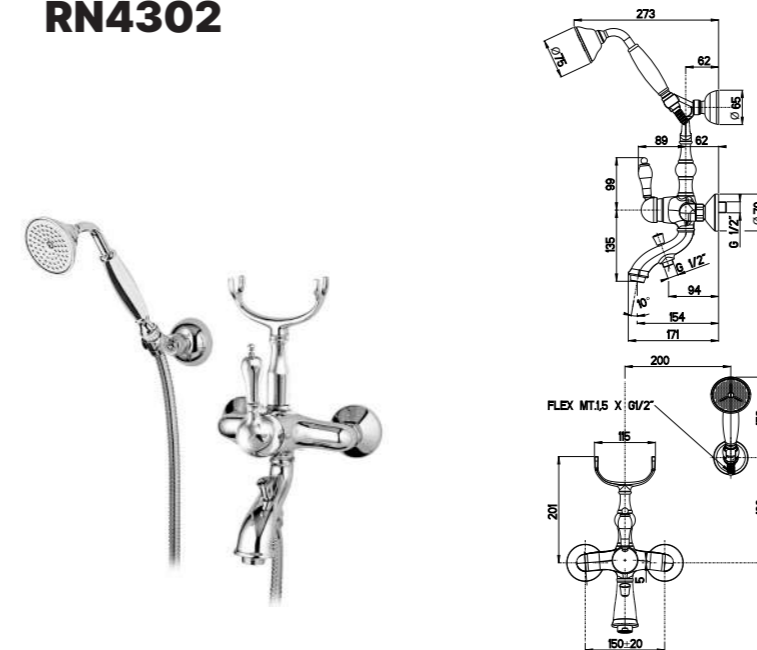

RN4302

Gruppo vasca esterno External bath mixer

CR	Cromo - Chrome
BM	Nero Opaco - Matt Black
BR	Bronzo - Bronze
NS	Nichel Spazz. - Brushed Nichel
OR	Oro - Gold
LU	Luxury - Antique Gold
RA	Rame - Copper
OS	Oro Spazzolato - Brushed Gold

RN4360