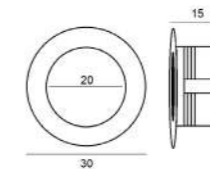

TL000

Anello troppopieno lavabo/bidet
Overflow basin/bidet ring

CR	Cromo - Chrome
BM	Nero Opaco - Matt Black
WM	Bianco Opaco - Matt White
BR	Bronzo - Bronze
NS	Nichel Spazz. - Brushed Nichel
OR	Oro - Gold
LU	Luxury - Antique Gold
RA	Rame - Copper
OS	Oro Spazzolato - Brushed Gold