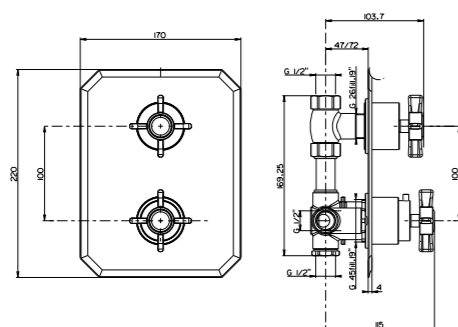

RN590

**Miscelatore incasso term. con chiusura
(parti incasso incluse)**
Therm. built-in mixer with stop-cock
(built-in parts included)

CR	Cromo - Chrome
BR	Bronzo - Bronze
NS	Nichel Spazz. - Brushed Nichel
OR	Oro - Gold
LU	Luxury - Antique Gold
RA	Rame - Copper
OS	Oro Spazzolato - Brushed Gold

RN19536

Sovraprezzo leva nera (cad.)
Add to price black handle (each)