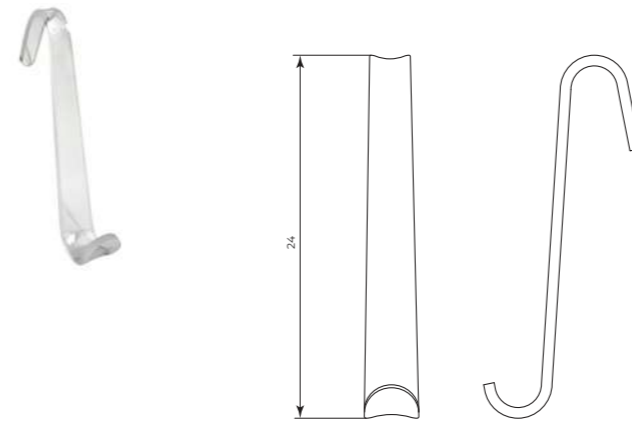

MTPX9832

Gancio per doccia e termoarredo
Hook for shower and heated towel rail

Plexiglass - Plexiglass