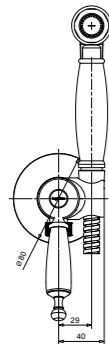

RB6393

Monocomando bidet con doccia a pulsante
Wall bidet mixer with shut off

CR	Cromo - Chrome
BM	Nero Opaco - Matt Black
BR	Bronzo - Bronze
NS	Nichel Spazz. - Brushed Nichel
OR	Oro - Gold
RA	Rame - Copper