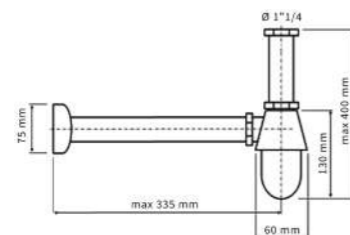

RG111T

Sifone lavabo a bottiglia 1" 1/4
Basin siphon 1" 1/4

CR	Cromo - Chrome
BM	Nero Opaco - Matt Black
WM	Bianco Opaco - Matt White
BR	Bronzo - Bronze
NS	Nichel Spazz. - Brushed Nichel
OR	Oro - Gold
LU	Luxury - Antique Gold
RA	Rame - Copper
OS	Oro Spazzolato - Brushed Gold