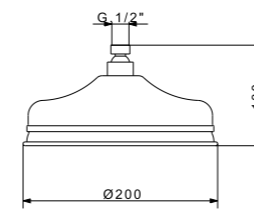

RN947/C20 - RN947/C30

RB947/C20