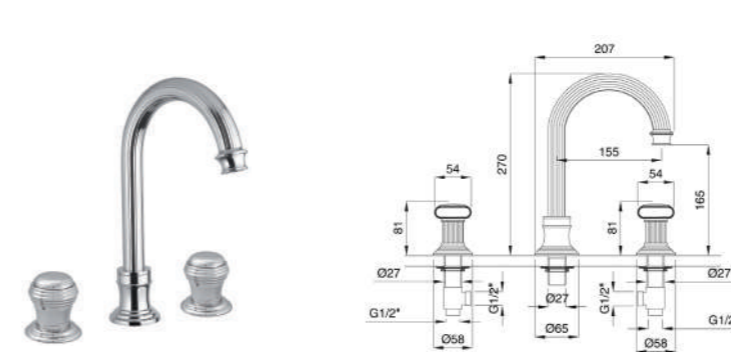

RB8412

Batteria 3 fori lavabo
(scarico automatico 1" 1/4 con flex)
3 tap hole basin mixer
(pop-up 1" 1/4 and flex)

CR	Cromo - Chrome
BR	Bronzo - Bronze
NS	Nichel Spazz. - Brushed Nichel
OR	Oro - Gold