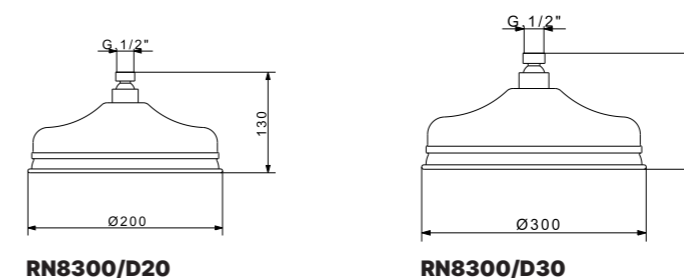

RN8300D + RG3175 + RG2000 + RG821B + RG10615

CR	Cromo - Chrome
BM	Nero Opaco - Matt Black
BR	Bronzo - Bronze
NS	Nichel Spazz. - Brushed Nickel
OR	Oro - Gold
LU	Luxury - Antique Gold
RA	Rame - Copper
OS	Oro Spazzolato - Brushed Gold

RN8300D + RG3175 + RG3000 + RG821B + RG10615

CR	Cromo - Chrome
BR	Bronzo - Bronze
NS	Nichel Spazz. - Brushed Nickel
OR	Oro - Gold
LU	Luxury - Antique Gold
RA	Rame - Copper
OS	Oro Spazzolato - Brushed Gold