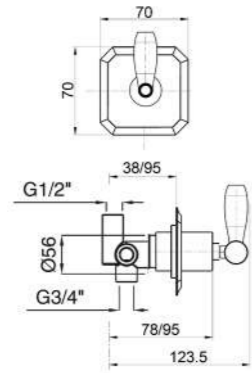

RN566

**Deviatore incasso 2 vie
(parti incasso incluse)**
Built-in stop-cock
(built-in parts included)

CR	Cromo - Chrome
BR	Bronzo - Bronze
NS	Nichel Spazz. - Brushed Nichel
OR	Oro - Gold
LU	Luxury - Antique Gold
RA	Rame - Copper
OS	Oro Spazzolato - Brushed Gold