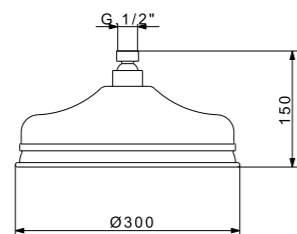

RN8347/C30