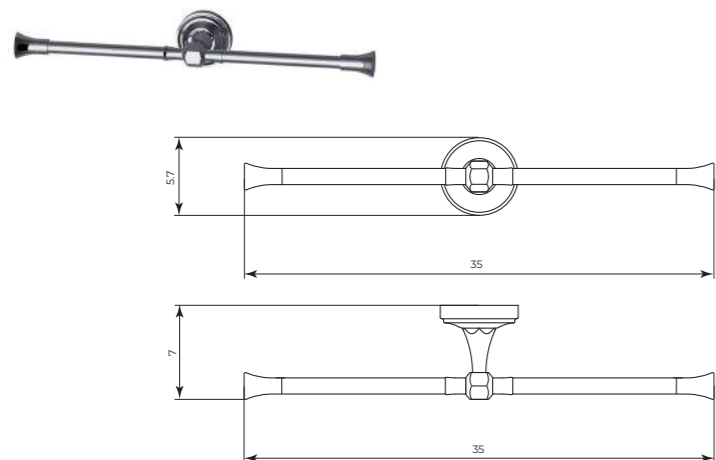

MTBED158D

Portarotolo doppio
Toilet roll holder

CR	Cromo - Chrome
BM	Nero Opaco - Matt Black
WM	Bianco Opaco - Matt White
BR	Bronzo - Bronze
NS	Nichel Spazz. - Brushed Nichel
OR	Oro - Gold
LU	Luxury - Antique Gold
RA	Rame - Copper
OS	Oro Spazzolato - Brushed Gold