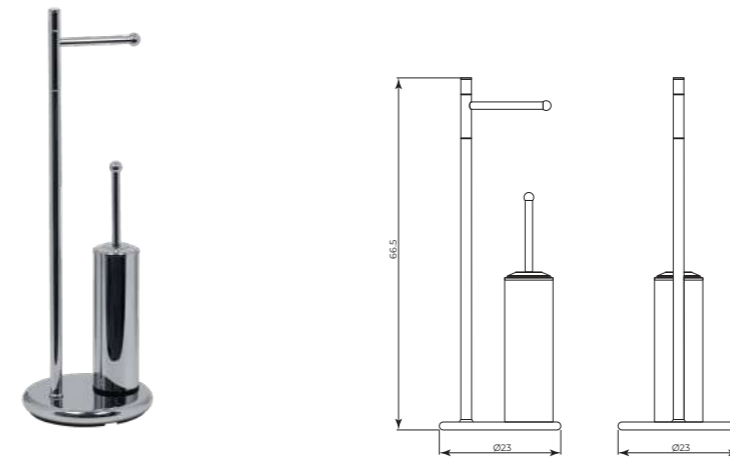

MTPT1506

Piantana WC
Toilet stand

CR	Cromo - Chrome
BM	Nero Opaco - Matt Black
WM	Bianco Opaco - Matt White
BR	Bronzo - Bronze
NS	Nichel Spazz. - Brushed Nichel
OR	Oro - Gold
LU	Luxury - Antique Gold
RA	Rame - Copper
OS	Oro Spazzolato - Brushed Gold