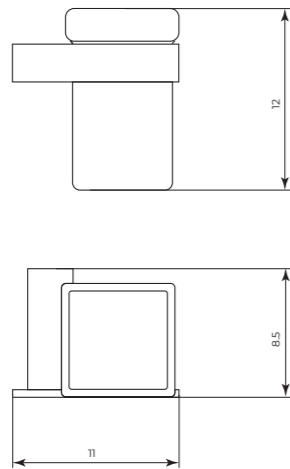

MTEP460N

Portaspazzolini in ceramica
Toothbrush holder

CR	Cromo - Chrome
BM	Nero Opaco - Matt Black
WM	Bianco Opaco - Matt White
BR	Bronzo - Bronze
NS	Nichel Spazz. - Brushed Nichel
OR	Oro - Gold
LU	Luxury - Antique Gold
RA	Rame - Copper
OS	Oro Spazzolato - Brushed Gold