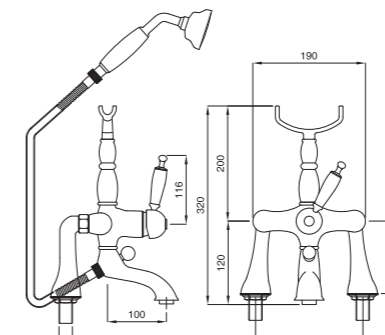

RB6304

Gruppo vasca esterno con soprabordi alti
External bath mixer with high pillar

CR	Cromo - Chrome
BM	Nero Opaco - Matt Black
BR	Bronzo - Bronze
NS	Nichel Spazz. - Brushed Nichel
OR	Oro - Gold
RA	Rame - Copper