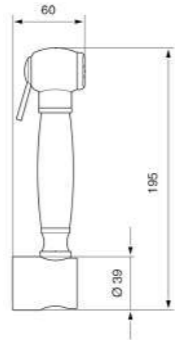

RG1918

**Doccetta shut-off
(con supporto e flessibile 120 cm)**
Shut-off shower
(with support and flexible hose 120 cm)

CR	Cromo - Chrome
BM	Nero Opaco - Matt Black
WM	Bianco Opaco - Matt White
BR	Bronzo - Bronze
NS	Nichel Spazz. - Brushed Nichel
OR	Oro - Gold
LU	Luxury - Antique Gold
RA	Rame - Copper
OS	Oro Spazzolato - Brushed Gold