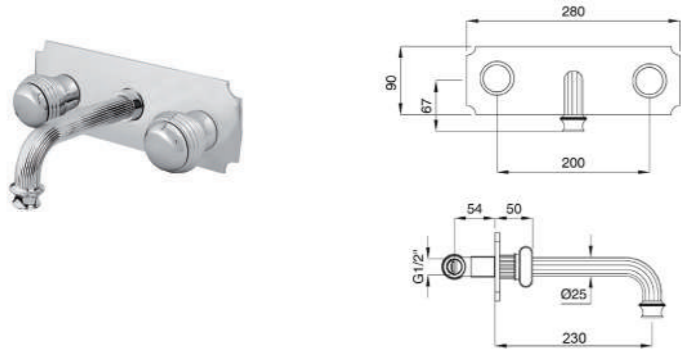

CR	Cromo - Chrome
BR	Bronzo - Bronze
OR	Oro - Gold

RB047/C20

RB047/C30

Olympia

RB8472SC

Miscelatore lavabo a parete
(parti incasso e clic clac incluso)
Wall wash basin mixer
(built-in parts and clic clac included)