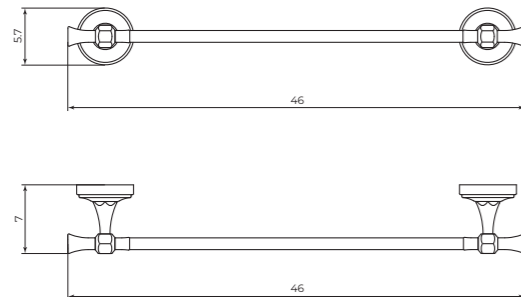

Portasalviette
Towel holder

CR	Cromo - Chrome
BM	Nero Opaco - Matt Black
WM	Bianco Opaco - Matt White
BR	Bronzo - Bronze
NS	Nichel Spazz. - Brushed Nichel
OR	Oro - Gold
LU	Luxury - Antique Gold
RA	Rame - Copper
OS	Oro Spazzolato - Brushed Gold

MTBED153