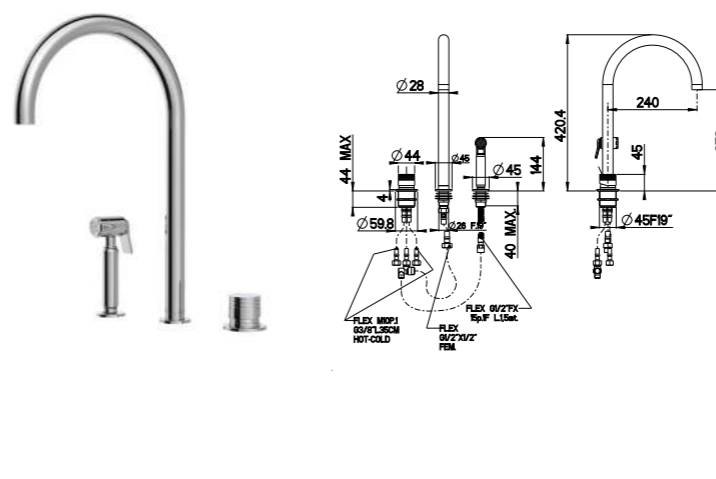

RN1183

Rubinetto monocomando da cucina tre fori
Three hole single lever kitchen tap

CR	Cromo - Chrome
BM	Nero Opaco - Matt Black
WM	Bianco Opaco - White Matt
BR	Bronzo - Bronze
NS	Nichel Spazz. - Brushed Nichel
OR	Oro - Gold
RA	Rame - Copper
OS	Oro Spazzolato - Brushed Gold