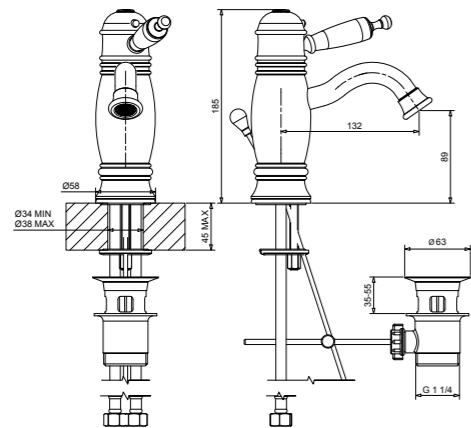

RB6362

Monocomando lavabo termostatico
(scarico automatico 1" 1/4 con flex)
Thermostatic single hole basin mixer
(pop-up 1" 1/4 with flex)

CR	Cromo - Chrome
BM	Nero Opaco - Matt Black
BR	Bronzo - Bronze
NS	Nichel Spazz. - Brushed Nichel
OR	Oro - Gold
RA	Rame - Copper