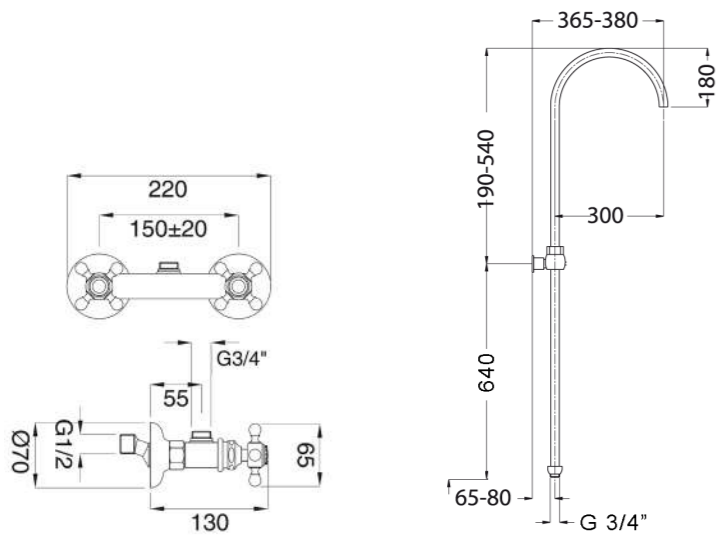

Colonna doccia completa con soffione Ø 200/300 mm
Complete shower mixer with big shower Ø 200/300 mm

RN8347 + RG3174 + RG2000 + RG821B + RG10615

CR	Cromo - Chrome
BR	Bronzo - Bronze
NS	Nichel Spazz. - Brushed Nickel
OR	Oro - Gold
LU	Luxury - Antique Gold
RA	Rame - Copper
OS	Oro Spazzolato - Brushed Gold

RN8347 + RG3174 + RG3000 + RG821B + RG10615

CR	Cromo - Chrome
BR	Bronzo - Bronze
NS	Nichel Spazz. - Brushed Nickel
OR	Oro - Gold
LU	Luxury - Antique Gold
RA	Rame - Copper
OS	Oro Spazzolato - Brushed Gold