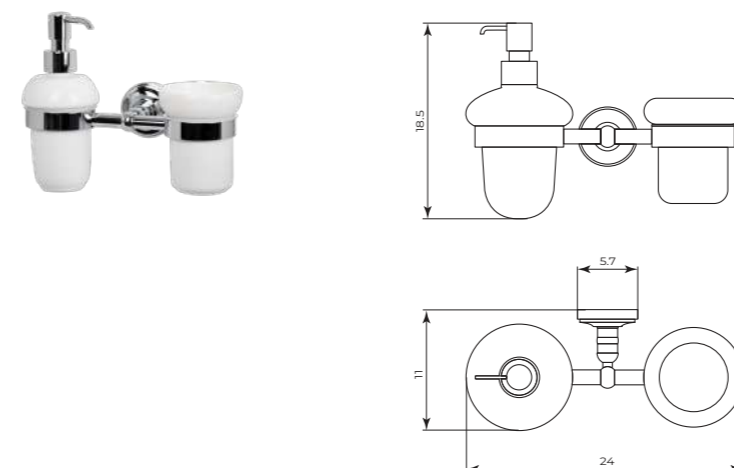

Portadispenser e portaspazzolini in ceramica
Dispenser and toothbrush holder

CR	Cromo - Chrome
BM	Nero Opaco - Matt Black
WM	Bianco Opaco - Matt White
BR	Bronzo - Bronze
NS	Nichel Spazz. - Brushed Nichel
OR	Oro - Gold
LU	Luxury - Antique Gold
RA	Rame - Copper
OS	Oro Spazzolato - Brushed Gold