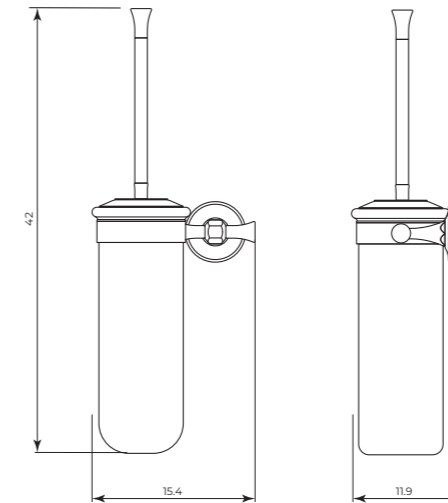

MTBED165C

Portascopino sospeso in ceramica
Suspended toilet brush holder

CR	Cromo - Chrome
BM	Nero Opaco - Matt Black
WM	Bianco Opaco - Matt White
BR	Bronzo - Bronze
NS	Nichel Spazz. - Brushed Nichel
OR	Oro - Gold
LU	Luxury - Antique Gold
RA	Rame - Copper
OS	Oro Spazzolato - Brushed Gold

MTBED168C