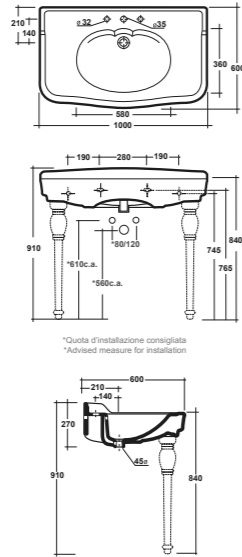

PODV05 + PODV09

Lavabo 100 cm (1 o 3 fori rub.)
100 cm washbasin (1 or 3 taps hole)

Coppia di gambe
Pair of legs