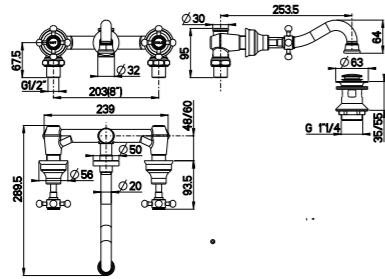

RN869SC

**Miscelatore lavabo a parete
(parti incasso e clic clac incluso)**
Wall wash basin mixer
(built-in parts and clic clac included)

CR	Cromo - Chrome
BR	Bronzo - Bronze
NS	Nichel Spazz. - Brushed Nickel
OR	Oro - Gold
LU	Luxury - Antique Gold
RA	Rame - Copper
OS	Oro Spazzolato - Brushed Gold