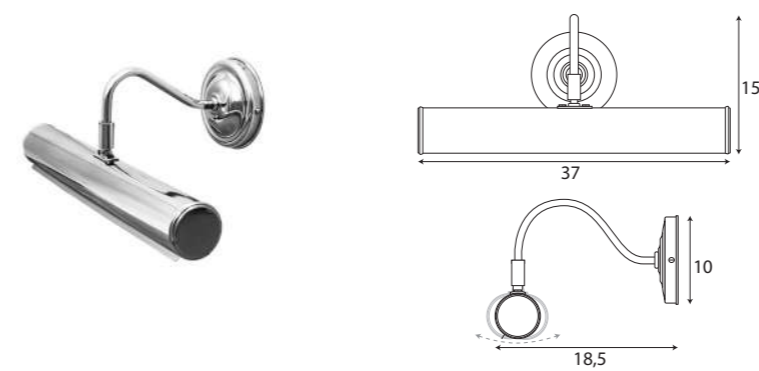

LEGGIO - APAM65

E14 - 28 Watt - 220 Volt

APAM65

CR	Cromo - Chrome
BM	Nero Opaco - Matt Black
BR	Bronzo - Bronze
OR	Oro - Gold
RA	Rame - Copper
OS	Oro Spazzolato - Brushed Gold

Leggio a sezione tonda (viti di fissaggio incluse, lampadine escluse)
Roundish lamp (fixing screw included, bulbs excluded)

LEGGIO - TONDOLED

LED - IP23 - 12 Watt - 12 Volt - 3000 K