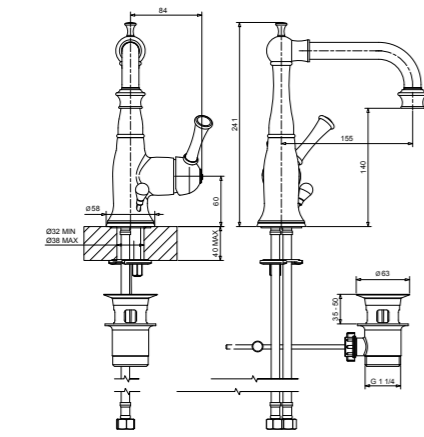

RB6413

**Monocomando lavabo
(scarico automatico 1" 1/4 con flex)**
Single hole basin mixer
(pop-up 1" 1/4 with flex)

CR	Cromo - Chrome
BR	Bronzo - Bronze
NS	Nichel Spazz. - Brushed Nichel
OR	Oro - Gold

RB6413SC con scarico clic clac - with clic clac waste