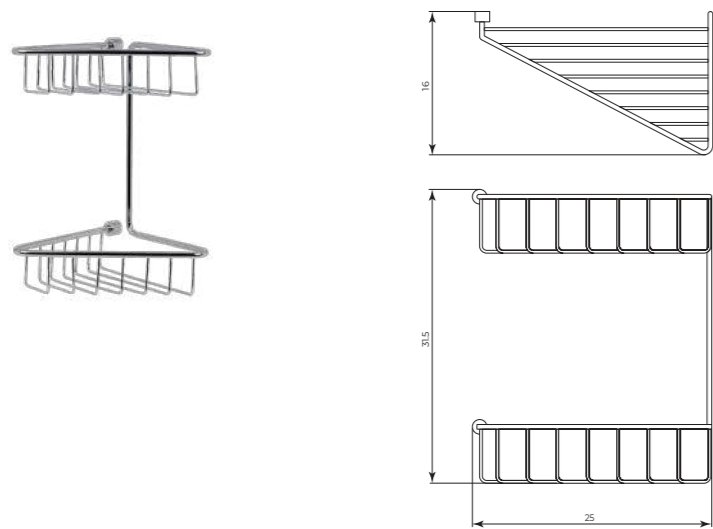

MTGR1160

Griglia doccia portaoggetti
Shower rack

CR	Cromo - Chrome
BM	Nero Opaco - Matt Black
WM	Bianco Opaco - Matt White
BR	Bronzo - Bronze
NS	Nichel Spazz. - Brushed Nichel
OR	Oro - Gold
LU	Luxury - Antique Gold
RA	Rame - Copper
OS	Oro Spazzolato - Brushed Gold