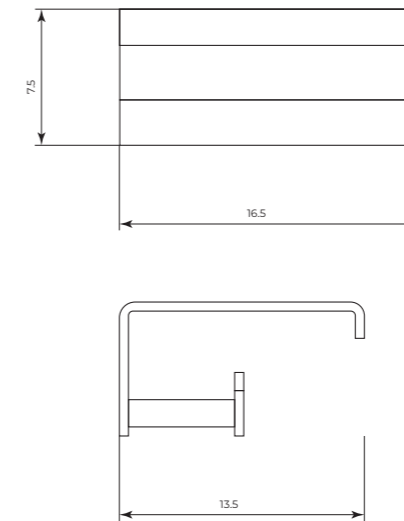

MTEP459

Portarotolo
Toilet roll holder

CR	Cromo - Chrome
BM	Nero Opaco - Matt Black
WM	Bianco Opaco - Matt White
BR	Bronzo - Bronze
NS	Nichel Spazz. - Brushed Nichel
OR	Oro - Gold
LU	Luxury - Antique Gold
RA	Rame - Copper
OS	Oro Spazzolato - Brushed Gold

MTEP460