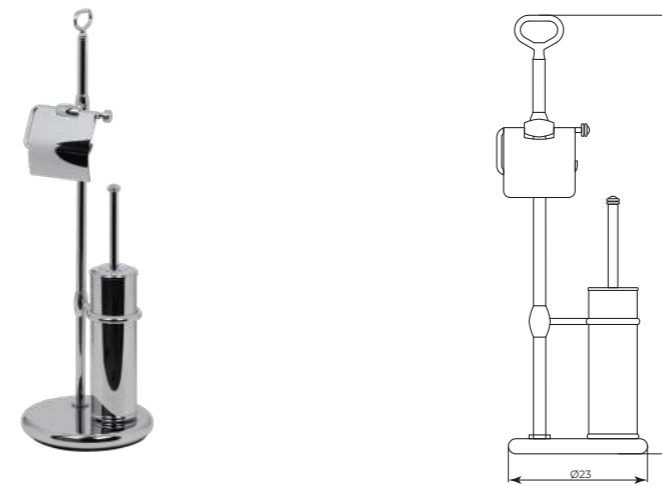

MTPT2106

Piantana WC
Toilet stand

CR	Cromo - Chrome
BM	Nero Opaco - Matt Black
WM	Bianco Opaco - Matt White
BR	Bronzo - Bronze
NS	Nichel Spazz. - Brushed Nichel
OR	Oro - Gold
LU	Luxury - Antique Gold
RA	Rame - Copper
OS	Oro Spazzolato - Brushed Gold