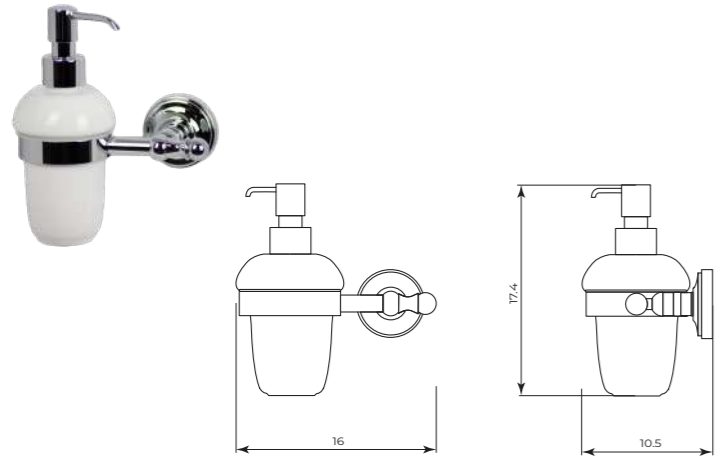

MTAL018C

Portadispenser in ceramica
Liquid soap dispenser

CR	Cromo - Chrome
BM	Nero Opaco - Matt Black
WM	Bianco Opaco - Matt White
BR	Bronzo - Bronze
NS	Nichel Spazz. - Brushed Nichel
OR	Oro - Gold
LU	Luxury - Antique Gold
RA	Rame - Copper
OS	Oro Spazzolato - Brushed Gold