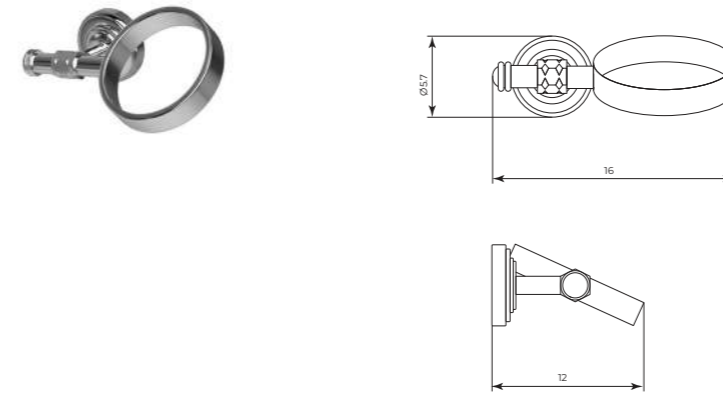

MTGM274

Porta asciugacapelli
Hair dryer holder

CR	Cromo - Chrome
BM	Nero Opaco - Matt Black
WM	Bianco Opaco - Matt White
BR	Bronzo - Bronze
NS	Nichel Spazz. - Brushed Nichel
OR	Oro - Gold
LU	Luxury - Antique Gold
RA	Rame - Copper
OS	Oro Spazzolato - Brushed Gold