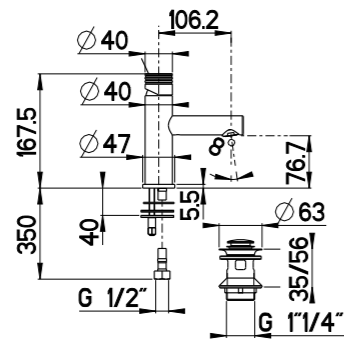

RN1113SC

**Monocomando lavabo
(click clack con flex)**
Single hole basin mixer
(clic clac with flex)

CR	Cromo - Chrome
BM	Nero Opaco - Matt Black
WM	Bianco Opaco - Matt White
BR	Bronzo - Bronze
NS	Nichel Spazz. - Brushed Nichel
OR	Oro - Gold
RA	Rame - Copper
OS	Oro Spazz. - Brushed Gold