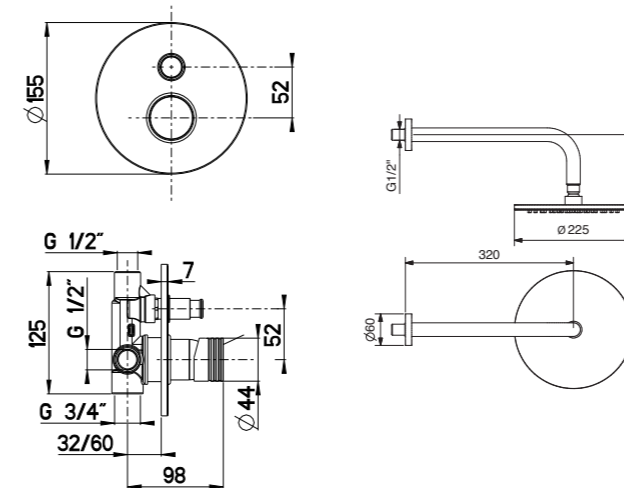

RN1198/22

**Gruppo doccia incasso con soffione Ø225 mm
(parti incasso incluse)**
Built-in shower mixer with shower Ø 225 mm
(built-in parts included)

CR	Cromo - Chrome
BM	Nero Opaco - Matt Black
WM	Bianco Opaco - Matt White
BR	Bronzo - Bronze
NS	Nichel Spazz. - Brushed Nichel
OR	Oro - Gold
RA	Rame - Copper
OS	Oro Spazz. - Brushed Gold