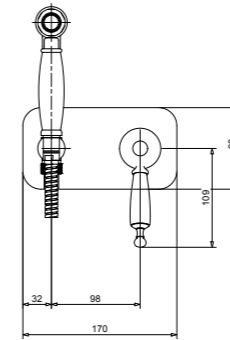

RB6366

Monocomando bidet con doccia a pulsante
Wall bidet mixer with shut off

CR	Cromo - Chrome
BM	Nero Opaco - Matt Black
BR	Bronzo - Bronze
NS	Nichel Spazz. - Brushed Nichel
OR	Oro - Gold
RA	Rame - Copper