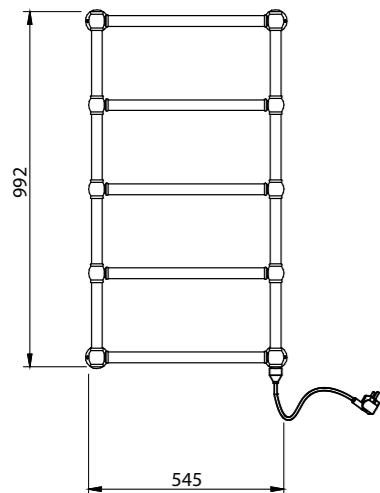

MEMPHIS 3 TBMP03 - TBMP08

W Idraulico
W Δt 50° CR/BR/NS/OR - 290
W Δt 50° LC - 406

W Elettrico
W Δt 50° CR/BR/NS/OR - 300
W Δt 50° LC - 400

Scaldasalviette idraulico (valvole escluse)
Idraulic heated towel rail (valves not included)

TBMP03

CR	Cromo - Chrome
LC*	Laccata - Laquered
BR	Bronzo - Bronze
NS	Nichel Spazz. - Brushed Nichel
OR	Oro - Gold

La fornitura comprende: scaldasalviette, kit fissaggio a parete, valvola sfogo e tappo di chiusura. La fornitura non comprende: kit valvola detentore e kit copritubo.

The supply includes: towel warmer, wall fixing kit, vent valve and closing cap. The supply doesn't include: valves kit and hose cover kit.

Scaldasalviette elettrico
Electric heated towel rail

TBMP08

CR	Cromo - Chrome
LC*	Laccata - Laquered
BR	Bronzo - Bronze
NS	Nichel Spazz. - Brushed Nichel
OR	Oro - Gold

La fornitura comprende: scaldasalviette, kit fissaggio a parete, valvola sfogo e tappo di chiusura, cavo elettrico (dx o sx). La fornitura non comprende: copriresistenza e termostato digitale.

The supply includes: towel warmer, wall fixing kit, vent valve and closing cap and electrical cable. The supply doesn't include: resistor cover and digital thermostat.

*Fanno parte della finitura LC le seguenti finiture:
The following colors are part of the LC finish

Lucido - Glossy	Opaco - Matt
RAL 9016, RAL 1013, RAL 7004, RAL 8017	RAL 9003, RAL 9005, RAL 1013, RAL 7032, RAL 1019, RAL 7047, RAL 7024, RAL 7022