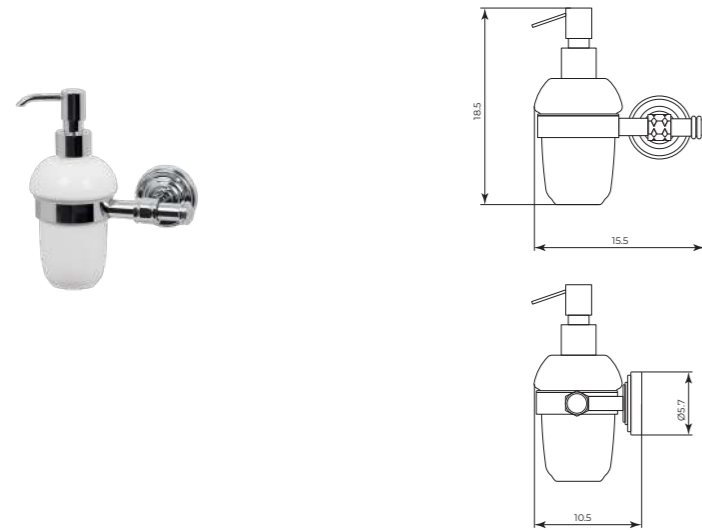

MTGM268C

Portadispenser in ceramica
Liquid soap dispenser

CR	Cromo - Chrome
BM	Nero Opaco - Matt Black
WM	Bianco Opaco - Matt White
BR	Bronzo - Bronze
NS	Nichel Spazz. - Brushed Nichel
OR	Oro - Gold
LU	Luxury - Antique Gold
RA	Rame - Copper
OS	Oro Spazzolato - Brushed Gold