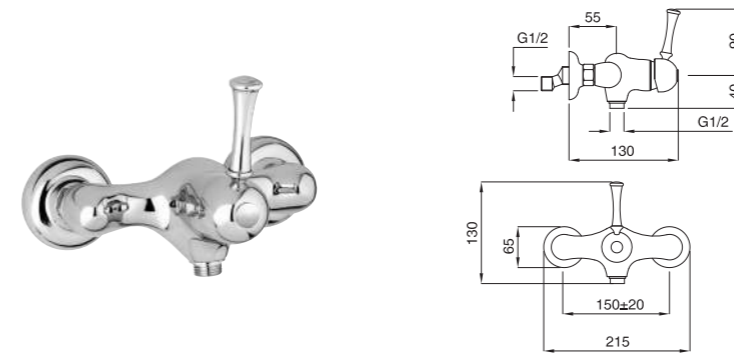

RB6498N/20

RB6498N/30

RB6438

Monocomando doccia esterno 1/2"
External shower mixer 1/2"

CR	Cromo - Chrome
BR	Bronzo - Bronze
NS	Nichel Spazz. - Brushed Nichel
OR	Oro - Gold

RB6436/C20 - RB6436/C30

Colonna doccia completa con soffione Ø 200/300 mm
Complete shower alves with big shower Ø 200/300 mm