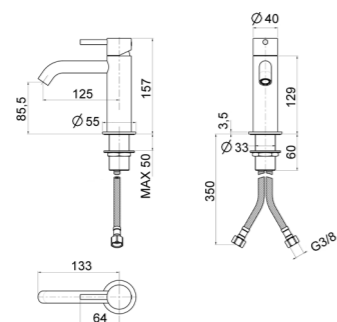

RB9013S

**Monocomando lavabo
(con flex – no clic clac)**
Single hole basin mixer
(with flex – no clic clac)

AC Acciaio Inox - Inox