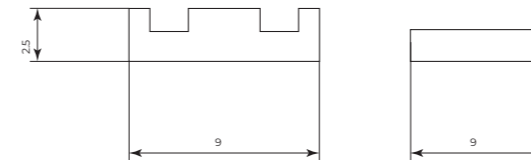

MTEP462D

Appendiabito
Hook

CR	Cromo - Chrome
BM	Nero Opaco - Matt Black
WM	Bianco Opaco - Matt White
BR	Bronzo - Bronze
NS	Nichel Spazz. - Brushed Nichel
OR	Oro - Gold
LU	Luxury - Antique Gold
RA	Rame - Copper
OS	Oro Spazzolato - Brushed Gold