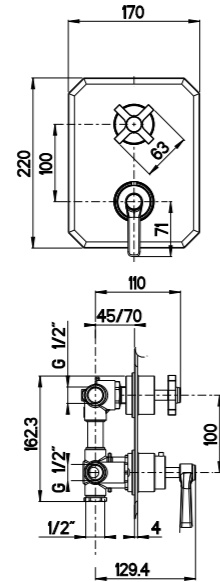

RN992

Miscelatore incasso term. con deviatore 2 vie (parti incasso incluse)
Therm. built-in mixer with 2 ways with diverter (built-in parts included)

CR	Cromo - Chrome
BR	Bronzo - Bronze
NS	Nichel Spazz. - Brushed Nickel
OR	Oro - Gold
LU	Luxury - Antique Gold
RA	Rame - Copper
OS	Oro Spazz. - Brushed Gold

T38

RN920/20 - RN920/30