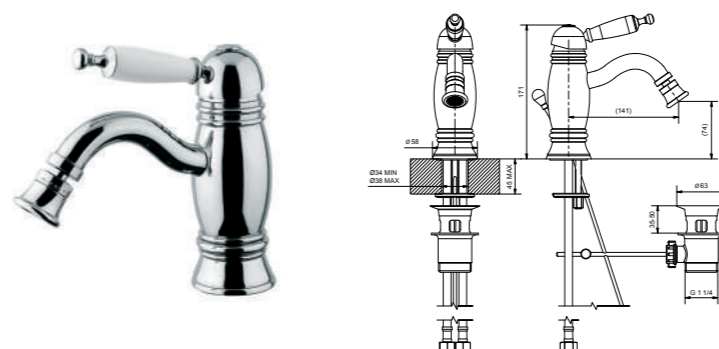

RB6325

**Monocomando bidet
(scarico automatico 1" 1/4 con flex)**
Single hole bidet mixer
(pop-up 1" 1/4 with flex)

CR	Cromo - Chrome
BM	Nero Opaco - Matt Black
BR	Bronzo - Bronze
NS	Nichel Spazz. - Brushed Nichel
OR	Oro - Gold
RA	Rame - Copper