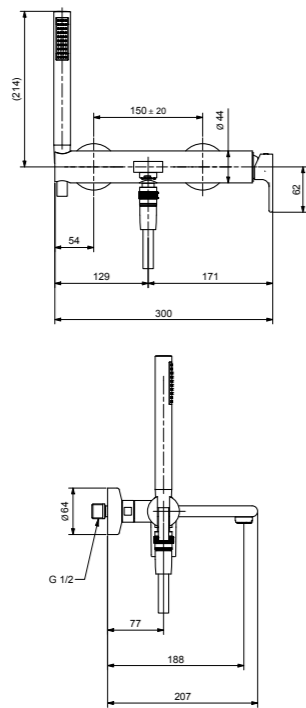

RB6602

Gruppo vasca esterno External bath mixer

CR	Cromo - Chrome
BM	Nero Opaco - Matt Black
WM	Bianco Opaco - Matt White
NS	Nichel Spazz. - Brushed Nichel