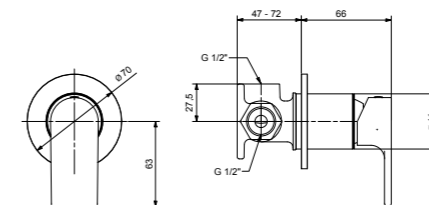

Monocomando doccia incasso (parti incasso incluse) Built-in shower mixer (built-in parts included)

CR	Cromo - Chrome
BM	Nero Opaco - Matt Black
WM	Bianco Opaco - Matt White
NS	Nichel Spazz. - Brushed Nichel