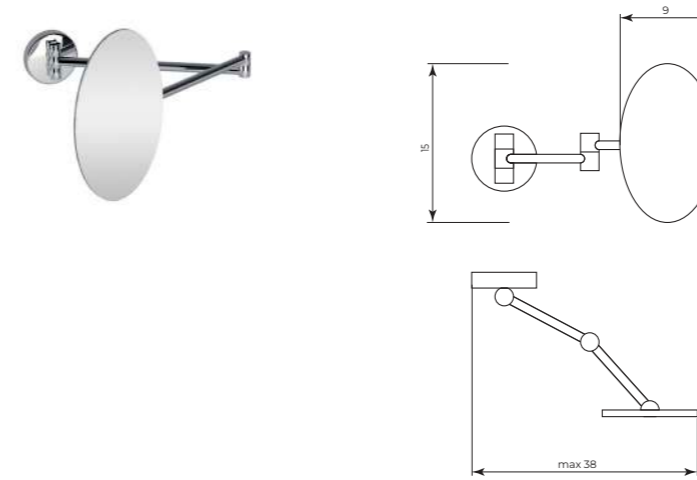

MTSP1430

Specchio ingranditore 3x
Magnifying mirror 3x

CR	Cromo - Chrome
BM	Nero Opaco - Matt Black
WM	Bianco Opaco - Matt White
BR	Bronzo - Bronze
NS	Nichel Spazz. - Brushed Nichel
OR	Oro - Gold
LU	Luxury - Antique Gold
RA	Rame - Copper
OS	Oro Spazzolato - Brushed Gold