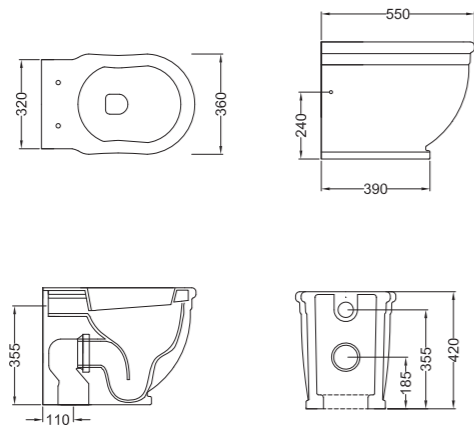

PHCA21

Wc filo parete traslato (copriwc escluso)
Back to wall wc (toilet seat not included)