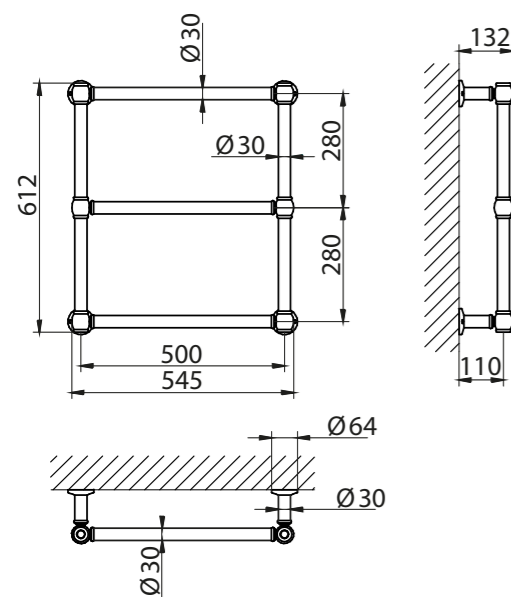

MEMPHIS 1

TBMP01 - TBMP06

W Idraulico
W Δt 50° CR/BR/NS/OR - 145
W Δt 50° LC - 203

W Elettrico
W Δt 50° CR/BR/NS/OR - 150
W Δt 50° LC - 200

Scaldasalviette idraulico (valvole escluse)
Hydraulic heated towel rail (valves not included)