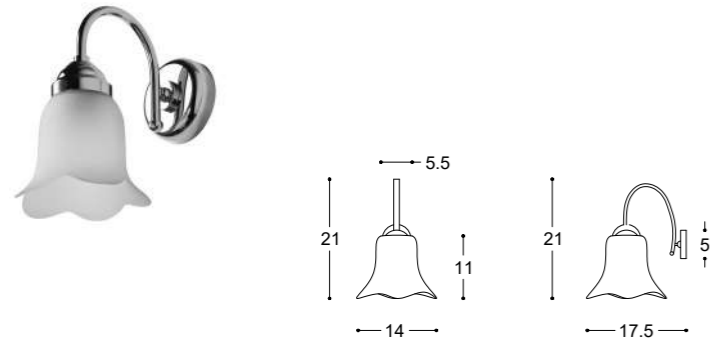

SHELLY - APGI02

E14 - IP23 - 28 Watt - 220 Volt

APGI02

CR	Cromo - Chrome
BR	Bronzo - Bronze

Applique con lume in vetro satinato (viti di fissaggio incluse, lampadina esclusa).
Applique with light in satin glass (fixing screw included, bulb excluded).

Anche con attacco a cornice, specificarlo se necessario.
Also with mirror attack, please specify if you need it.