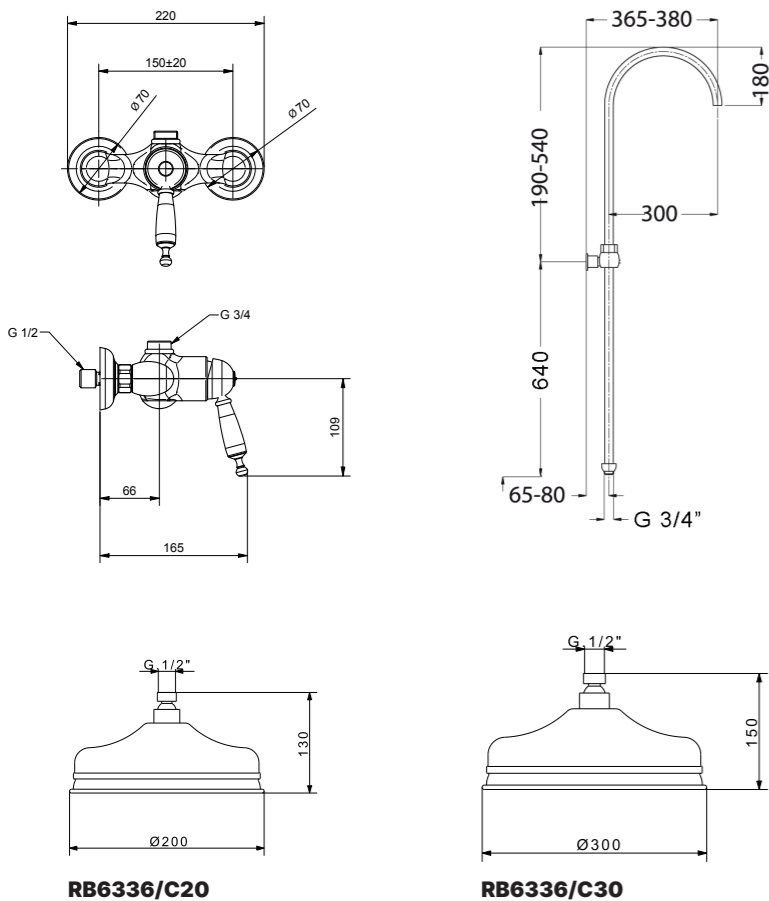

RB6336/C20

RB6336/C30