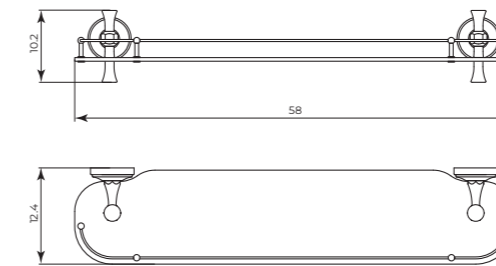

Mensola in cristallo satinato
Satin crystal shelf

CR	Cromo - Chrome
BM	Nero Opaco - Matt Black
WM	Bianco Opaco - Matt White
BR	Bronzo - Bronze
NS	Nichel Spazz. - Brushed Nichel
OR	Oro - Gold
LU	Luxury - Antique Gold
RA	Rame - Copper
OS	Oro Spazzolato - Brushed Gold

MTBED155D