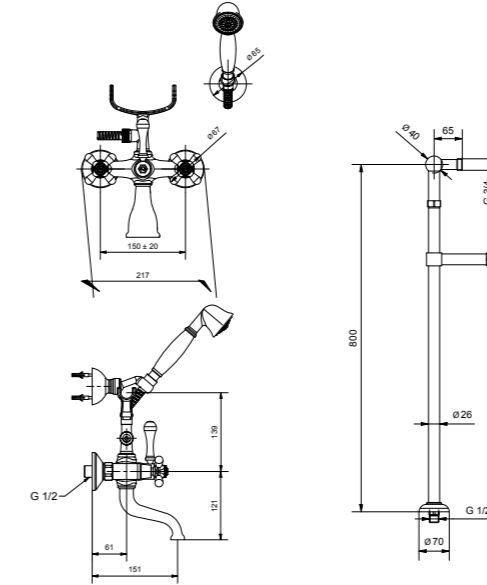

RB001/C

**Gruppo vasca con colonne di alimentazione a pavimento
(con crociera telescopica per ancoraggio allo scarico)**
Bath mixer with floor stand-pipe
(with waste telescopic-spacer)

RB002 + RG19642

CR	Cromo - Chrome
BR	Bronzo - Bronze
OR	Oro - Gold

RB086