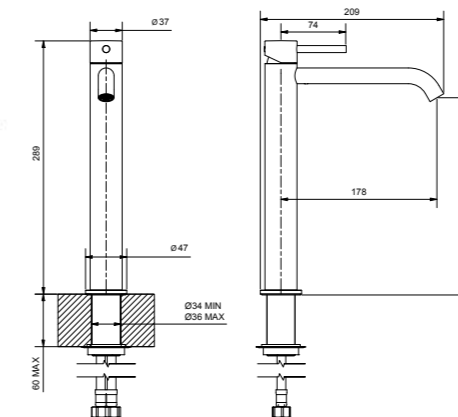

RB5797SC

**Monocomando lavabo alto
(clic clac con flex)**
Single hole high basin mixer
(clic clac with flex)

CR	Cromo - Chrome
BM	Nero Opaco - Black Matt
WM	Bianco Opaco - White Matt
BR	Bronzo - Bronze
NS	Nichel Spazz. - Brushed Nichel
OR	Oro - Gold