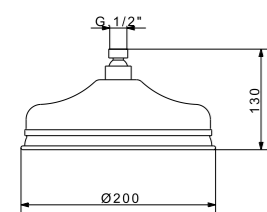

RN992

Miscelatore incasso term. con deviatore 2 vie (parti incasso incluse)
Therm. built-in mixer with 2 ways with diverter (built-in parts included)

CR	Cromo - Chrome
BR	Bronzo - Bronze
NS	Nichel Spazz. - Brushed Nickel
OR	Oro - Gold
LU	Luxury - Antique Gold
RA	Rame - Copper
OS	Oro Spazz. - Brushed Gold

T38

RN920/20 - RN920/30

RB920/20

Gruppo doccia incasso con soffione Ø 200/300 mm (parti incasso incluse)
Built-in shower mixer with shower Ø 200/300 mm (built-in parts included)

RN960 (x2) + RN966 + RG275 + RG2000 + RG821L + RG10615 + RG160G

CR	Cromo - Chrome
BR	Bronzo - Bronze
NS	Nichel Spazz. - Brushed Nickel
OR	Oro - Gold
OR	Luxury - Antique Gold
RA	Rame - Copper
OR	Oro Spazz. - Brushed Gold

RN960 (x2) + RN966 + RG275 + RG3000 + RG821L + RG10615 + RG160G

CR	Cromo - Chrome
BR	Bronzo - Bronze
NS	Nichel Spazz. - Brushed Nickel
OR	Oro - Gold
OR	Luxury - Antique Gold
RA	Rame - Copper
OR	Oro Spazz. - Brushed Gold

RN947/C20 - RN947/C30

Colonna doccia completa con soffione Ø 200/300 mm
Complete shower alves with big shower Ø 200/300 mm

RN947 + RG3174 + RG2000 + RG821L + RG10615

CR	Cromo - Chrome
BR	Bronzo - Bronze
NS	Nichel Spazz. - Brushed Nickel
OR	Oro - Gold
LU	Luxury - Antique Gold
RA	Rame - Copper
OS	Oro Spazz. - Brushed Gold

RN947 + RG3174 + RG3000 + RG821L + RG10615

CR	Cromo - Chrome
BR	Bronzo - Bronze
NS	Nichel Spazz. - Brushed Nickel
OR	Oro - Gold
LU	Luxury - Antique Gold
RA	Rame - Copper
OS	Oro Spazz. - Brushed Gold

RN19916

Sovraprezzo leva (cad.)
Add to price handle (each)