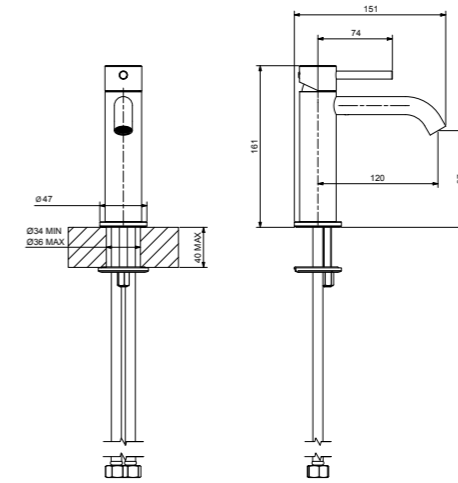

RB5719SC

**Monocomando lavabo
(clic clac con flex)**
Single hole basin mixer
(clic clac with flex)

CR	Cromo - Chrome
BM	Nero Opaco - Black Matt
WM	Bianco Opaco - White Matt
BR	Bronzo - Bronze
NS	Nichel Spazz. - Brushed Nichel
OR	Oro - Gold
OS	Oro Spazz. - Brushed Gold