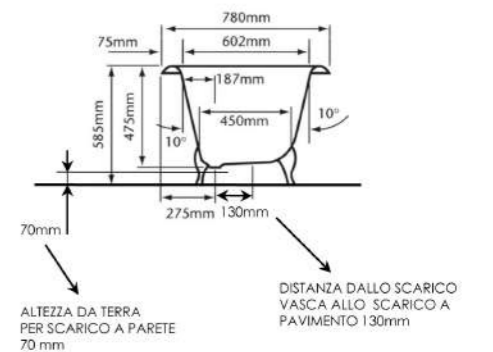

DUAL 154 VRG1913 DUAL 170 VRG1915

VRG1913 - VRG1915
Peso - Weight 150 - 165 kg
Vol. 170 lt - 190 lt

Vasca in ghisa (piedi esclusi)
Cast iron bathtub (feet not included)

VRG1913

BI	Bianca - White
LC	Laccato - Lacquered RAL/NCS
LF	Foglia - Leaf
DC	Decorata - Decorated

VRG1915

BI	Bianca - White
LC	Laccato - Lacquered RAL/NCS
LF	Foglia - Leaf
DC	Decorata - Decorated

Attenzione. Le finiture vengono sempre realizzate solo esternamente.
Attention. The finishes are always made externally only.
Colonna di scarico e terminale esclusi (p. 266).
Excluded external bath tube waste with overflow (p. 266).

Kit piedi Imperial Eagle (4pz)
Imperial Eagle feet kit (4 pcs)

VMA05D

CR	Cromo - Chrome
BI	Bianco - White
LC	Laccato - Lacquered RAL/NCS
BR	Bronzo - Bronze
NS	Nichel Spazz. - Brushed Nichel
OR	Oro - Gold
LU	Luxury - Antique Gold
RA	Rame - Copper
OS	Oro Spazzolato - Brushed Gold

Kit piedi Nouveau (4pz)
Nouveau feet kit (4 pcs)

VMA10D

CR	Cromo - Chrome
BI	Bianco - White
LC	Laccato - Lacquered RAL/NCS
BR	Bronzo - Bronze
NS	Nichel Spazz. - Brushed Nichel
OR	Oro - Gold
LU	Luxury - Antique Gold
RA	Rame - Copper
OS	Oro Spazzolato - Brushed Gold