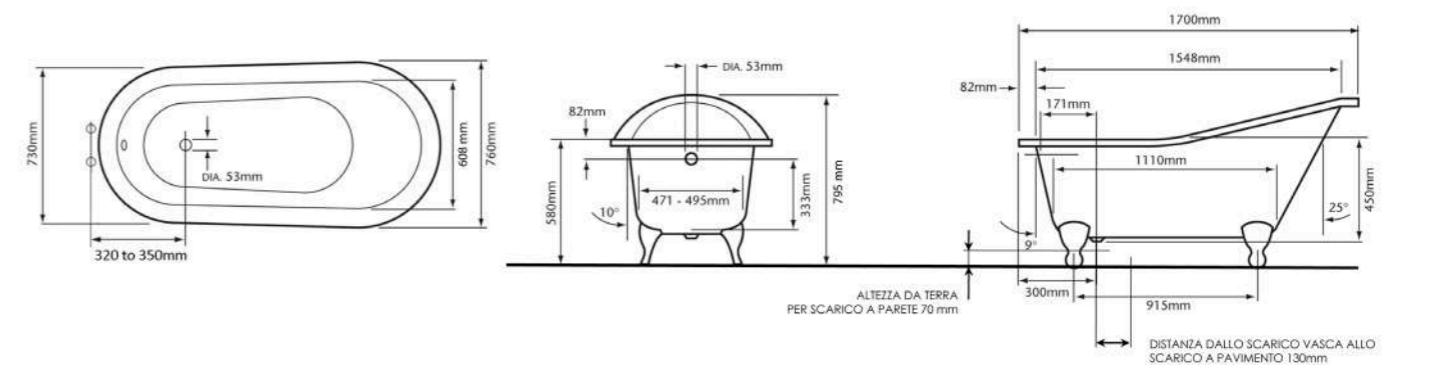

VRG1920
154×76,5×77,9

VRG1925
170×76×79,5

DUAL 154 VRG1913 DUAL 170 VRG1915

VRG1913 - VRG1915
Peso - Weight 150 - 165 kg
Vol. 170 lt - 190 lt

Vasca in ghisa (piedi esclusi)
Cast iron bathtub (feet not included)