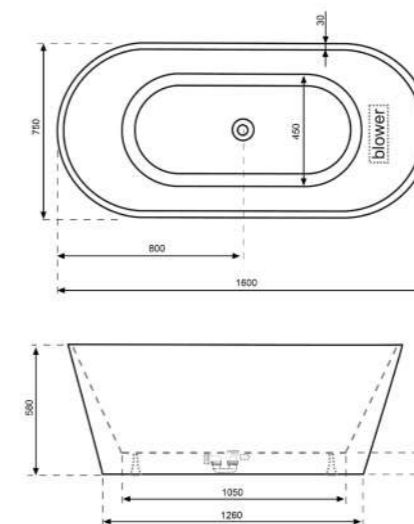

SPA2000
160x75x58