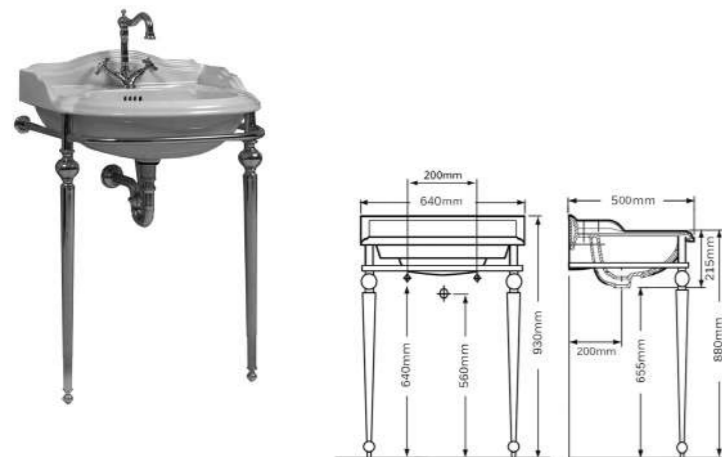

Consolle Astoria
Astoria consolle

CR	Cromo - Chrome
BR	Bronzo - Bronze
NS	Nichel Spazz. - Brushed Nichel
OR	Oro - Gold
LU	Luxury - Antique Gold
RA	Rame - Copper
OS	Oro Spazzolato - Brushed Gold

Lavabo da incasso in ceramica (1 o 3 fori rubinetteria)
Ceramic washbasin (1 or 3 tap hole)