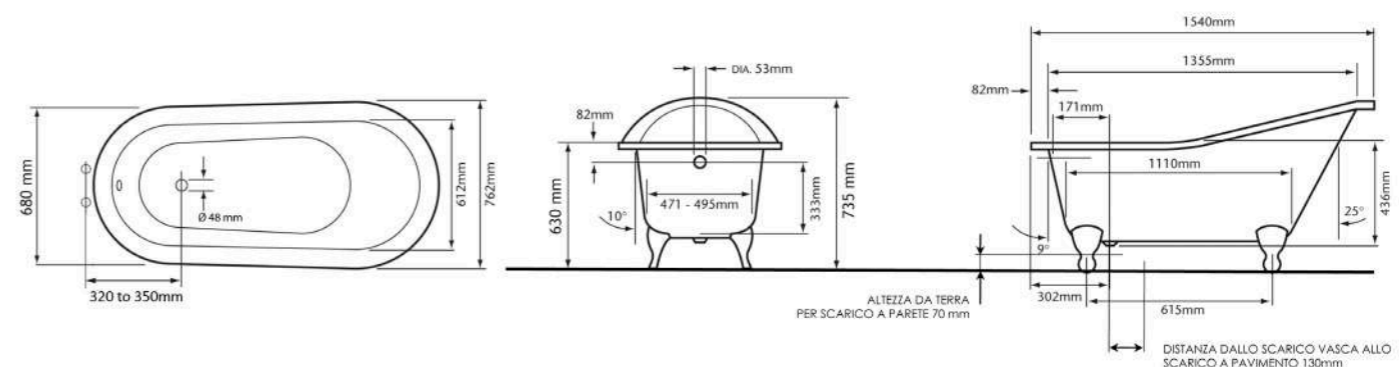

Bathtubs - camilla

VRP2210
 154x76x73,5

VRP2220
 170x80x71

FUORI PRODUZIONE

VISION VGO1550

VGO1550
Peso - Weight 100kg
Vol. 305 lt

Vasca in solid surface bianco opaco
Solid surface matt white bathtub

VGO1550