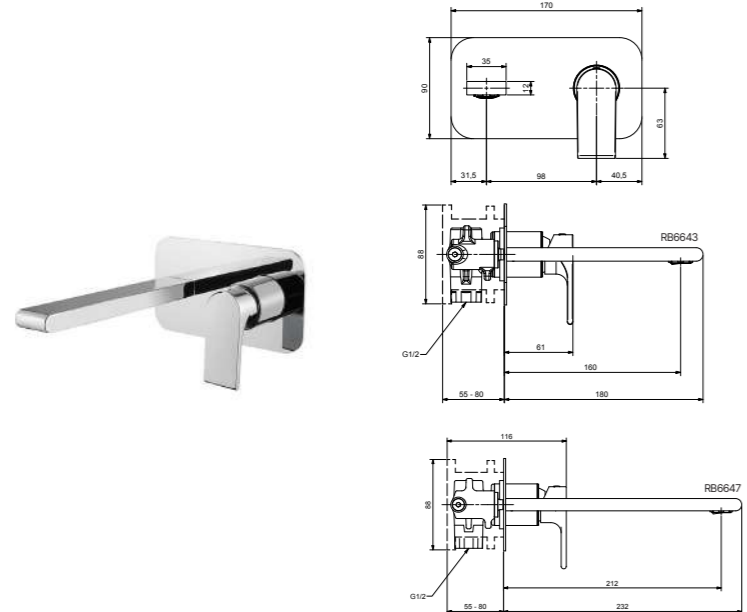

RB6643SC- RB6647SC

**Monocomando lavabo a parete
(clic clac e parti incasso incluse)**
Wall wash basin mixer
(clic clac and built-in parts included)

CR	Cromo - Chrome
BM	Nero Opaco - Matt Black
WM	Bianco Opaco - Matt White
NS	Nichel Spazz. - Brushed Nichel

RB6613SC