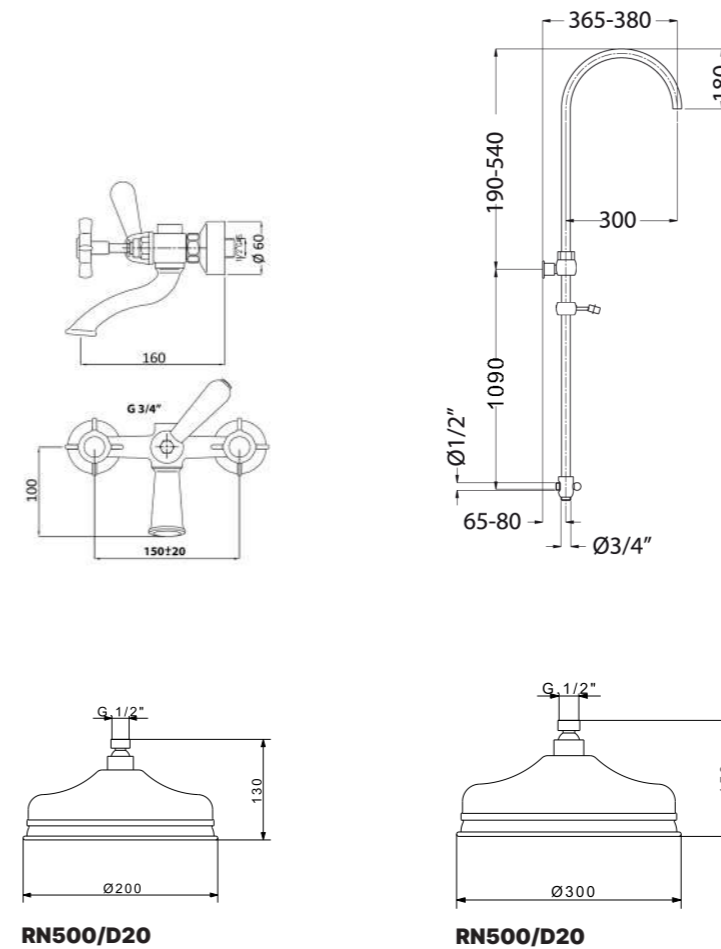

RN500D + RG3175 + RG2000 + RG821B + RG10615

CR	Cromo - Chrome
BR	Bronzo - Bronze
NS	Nichel Spazz. - Brushed Nichel
OR	Oro - Gold
LU	Luxury - Antique Gold
RA	Rame - Copper
OS	Oro Spazzolato - Brushed Gold

RN500D + RG3175 + RG3000 + RG821B + RG10615

CR	Cromo - Chrome
BR	Bronzo - Bronze
NS	Nichel Spazz. - Brushed Nichel
OR	Oro - Gold
LU	Luxury - Antique Gold
RA	Rame - Copper
OS	Oro Spazzolato - Brushed Gold