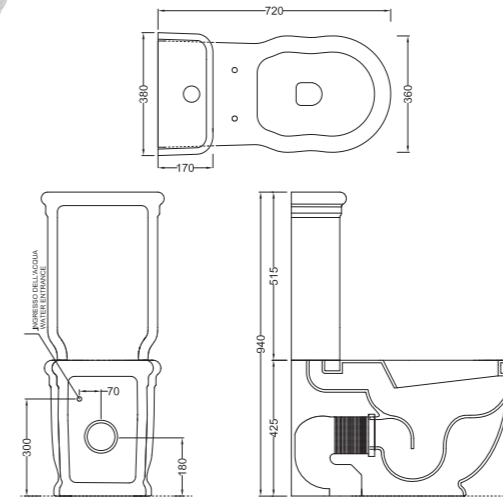

Wc filo parete traslato per cassetta (copriwc escluso)
Back to wall wc for cistern (toilet seat not included)

Cassetta monoblocco (meccanismi inclusi)
Close coupled cistern (fittings included)

Flush pack per cassetta (pulsante e meccanismo)
Cistern flush pack (button and fittings)