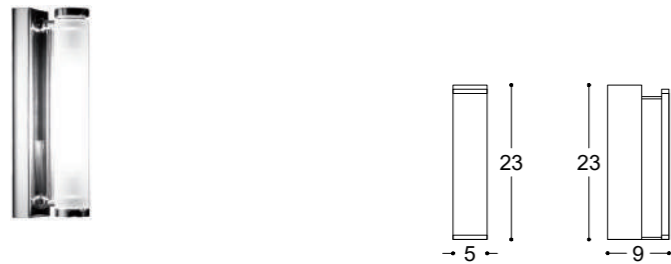

VINTAGE - APAM62

LED - R7S - IP30 - 8 Watt - 220 Volt

APAM62

CR	Cromo - Chrome
BM	Nero Opaco Matt Black
BR	Bronzo - Bronze
NS	Nichel Spazz. - Brushed Nichel
OR	Oro - Gold
OS	Oro Spazzolato - Brushed Gold

Lampada (lampadina a LED e viti di fissaggio incluse)
Lamp (LED bulb and fixing screw included)