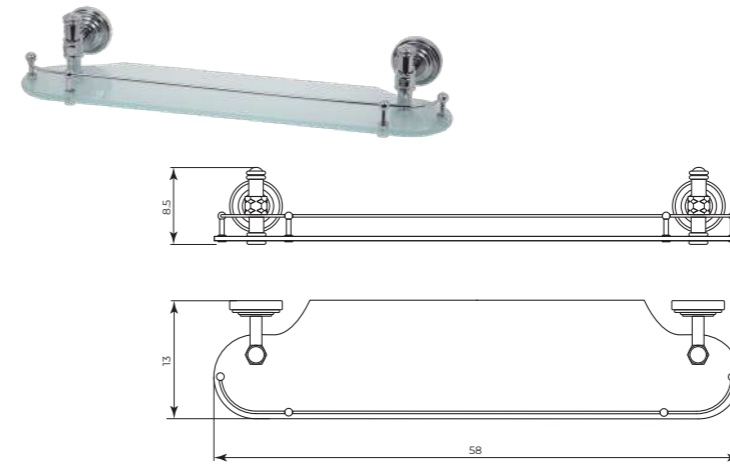

MTGM254R

Mensola in cristallo satinato
Satin crystal shelf

CR	Cromo - Chrome
BM	Nero Opaco - Matt Black
WM	Bianco Opaco - Matt White
BR	Bronzo - Bronze
NS	Nichel Spazz. - Brushed Nichel
OR	Oro - Gold
LU	Luxury - Antique Gold
RA	Rame - Copper
OS	Oro Spazzolato - Brushed Gold

MTGM258