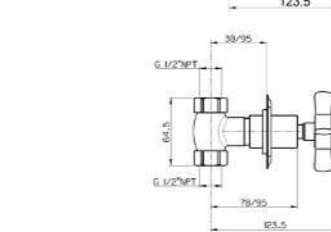

RN520/30

Gruppo doccia incasso con soffione Ø 200/300 mm
(parti incasso incluse)

Built-in shower mixer with shower Ø 200/300 mm
(built-in parts included)

RN566 + RN560 (x2) + RG319 + RG2000 + RG821B +
RG10615 + RG160G

CR	Cromo - Chrome
BR	Bronzo - Bronze
NS	Nichel Spazz. - Brushed Nickel
OR	Oro - Gold
LU	Luxury - Antique Gold
RA	Rame - Copper
OS	Oro Spazzolato - Brushed Gold

RN566 + RN560 (x2) + RG319 + RG2000 + RG821B +
RG10615 + RG160G

CR	Cromo - Chrome
BR	Bronzo - Bronze
NS	Nichel Spazz. - Brushed Nickel
OR	Oro - Gold
LU	Luxury - Antique Gold
RA	Rame - Copper
OS	Oro Spazzolato - Brushed Gold