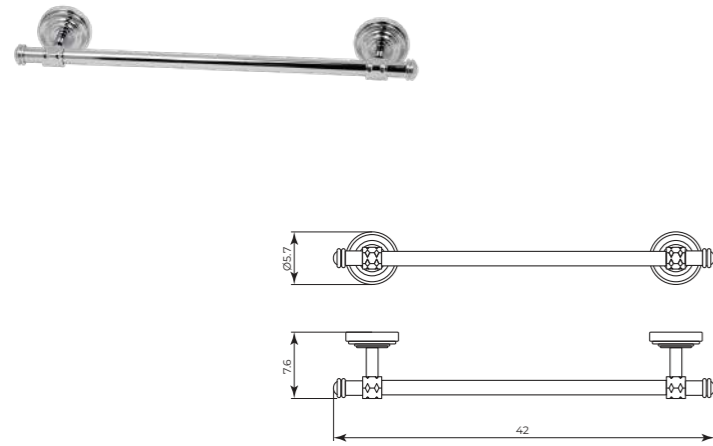

MTGM252

Portasalviette
Towel holder

CR	Cromo - Chrome
BM	Nero Opaco - Matt Black
WM	Bianco Opaco - Matt White
BR	Bronzo - Bronze
NS	Nichel Spazz. - Brushed Nichel
OR	Oro - Gold
LU	Luxury - Antique Gold
RA	Rame - Copper
OS	Oro Spazzolato - Brushed Gold