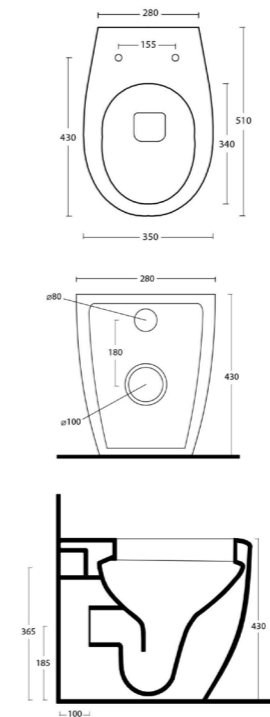

PLKY11

Wc filo parete (copriwc escluso)
Back to wall wc (toilet seat not included)

	Bianco lucido - Glossy white
MATT	Bianco opaco - Matt white

Senza brida
Rimless

PLKY70

Coprivaso termoindurente bianco con cerniere soft close
White thermosetting pan seat with soft close hinge

CR	Cromo - Chrome

PLKY71

Coprivaso termoindurente bianco MATT con cerniere soft close
MATT white thermosetting pan seat with soft close hinge

CR	Cromo - Chrome