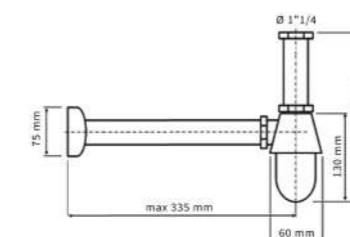

RG111T

Sifone lavabo a bottiglia 1" 1/4
Basin siphon 1" 1/4

CR	Cromo - Chrome
BM	Nero Opaco - Matt Black
WM	Bianco Opaco - Matt White
BR	Bronzo - Bronze
NS	Nichel Spazz. - Brushed Nichel
OR	Oro - Gold
LU	Luxury - Antique Gold
RA	Rame - Copper
OS	Oro Spazzolato - Brushed Gold