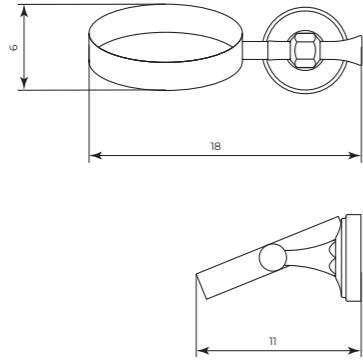

MTBED174

Porta asciugacapelli
Hair dryer holder

CR	Cromo - Chrome
BM	Nero Opaco - Matt Black
WM	Bianco Opaco - Matt White
BR	Bronzo - Bronze
NS	Nichel Spazz. - Brushed Nickel
OR	Oro - Gold
LU	Luxury - Antique Gold
RA	Rame - Copper
OS	Oro Spazzolato - Brushed Gold

MTBED178