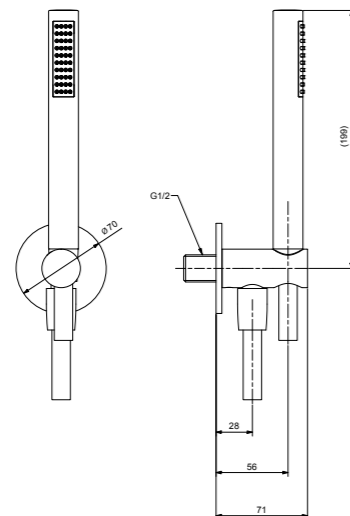

RB19716

Kit duplex con supporto presa acqua
Kit duplex with wall connection

CR	Cromo - Chrome
BM	Nero Opaco - Matt Black
WM	Bianco Opaco - Matt White
NS	Nichel Spazz. - Brushed Nickel