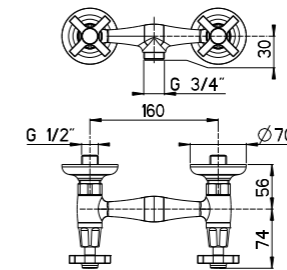

RN947/C20 - RN947/C30

RB947/C20