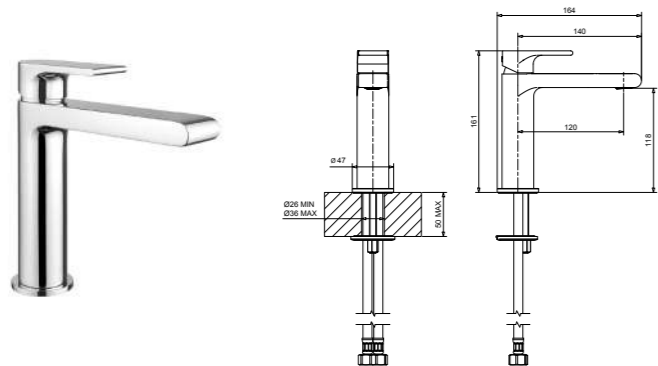

**Monocomando lavabo
(clic clac con flex)**
Single hole basin mixer
(clic clac with flex)

CR	Cromo - Chrome
BM	Nero Opaco - Matt Black
WM	Bianco Opaco - Matt White
NS	Nichel Spazz. - Brushed Nichel