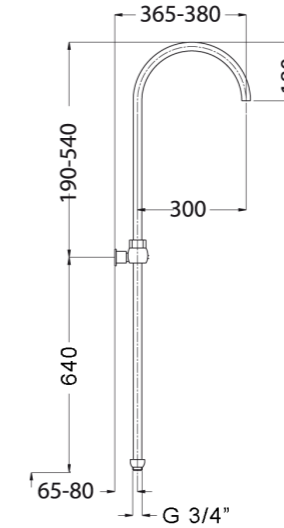

RN947/C20 - RN947/C30