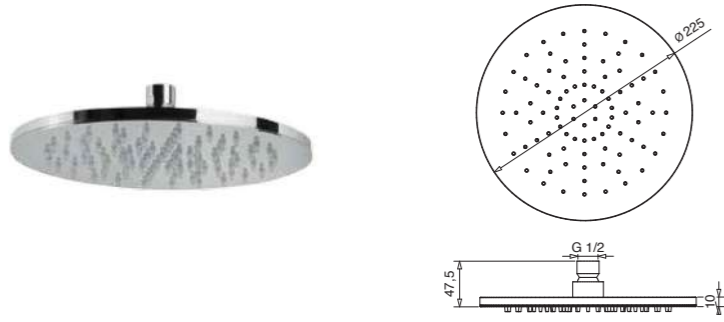

RB19846

Soffione Ø 215 mm (con ugelli anticalcare)
Big shower Ø 215 mm (with anti-limescale nozzles)

CR	Cromo - Chrome
BR	Bronzo - Bronze
NS	Nichel Spazz. - Brushed Nichel
OR	Oro - Gold

RB19848

Soffione Ø 225 mm (con ugelli anticalcare)
Big shower Ø 225 mm (with anti-limescale nozzles)