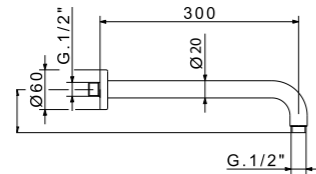

RN992

Miscelatore incasso term. con deviatore 2 vie (parti incasso incluse)
Therm. built-in mixer with 2 ways with diverter (built-in parts included)

CR	Cromo - Chrome
BR	Bronzo - Bronze
NS	Nichel Spazz. - Brushed Nickel
OR	Oro - Gold
LU	Luxury - Antique Gold
RA	Rame - Copper
OS	Oro Spazz. - Brushed Gold

T38

RN920/20 - RN920/30

RB920/20

Gruppo doccia incasso con soffione Ø 200/300 mm (parti incasso incluse)
Built-in shower mixer with shower Ø 200/300 mm (built-in parts included)

RN960 (x2) + RN966 + RG275 + RG2000 + RG821L + RG10615 + RG160G

CR	Cromo - Chrome
BR	Bronzo - Bronze
NS	Nichel Spazz. - Brushed Nickel
OR	Oro - Gold
OR	Luxury - Antique Gold
RA	Rame - Copper
OR	Oro Spazz. - Brushed Gold

RN960 (x2) + RN966 + RG275 + RG3000 + RG821L + RG10615 + RG160G

CR	Cromo - Chrome
BR	Bronzo - Bronze
NS	Nichel Spazz. - Brushed Nickel
OR	Oro - Gold
OR	Luxury - Antique Gold
RA	Rame - Copper
OR	Oro Spazz. - Brushed Gold

RN947/C20 - RN947/C30

Colonna doccia completa con soffione Ø 200/300 mm
Complete shower alves with big shower Ø 200/300 mm

RN947 + RG3174 + RG2000 + RG821L + RG10615

CR	Cromo - Chrome
BR	Bronzo - Bronze
NS	Nichel Spazz. - Brushed Nickel
OR	Oro - Gold
LU	Luxury - Antique Gold
RA	Rame - Copper
OS	Oro Spazz. - Brushed Gold

RN947 + RG3174 + RG3000 + RG821L + RG10615

CR	Cromo - Chrome
BR	Bronzo - Bronze
NS	Nichel Spazz. - Brushed Nickel
OR	Oro - Gold
LU	Luxury - Antique Gold
RA	Rame - Copper
OS	Oro Spazz. - Brushed Gold

RN19916

Sovraprezzo leva (cad.)
Add to price handle (each)