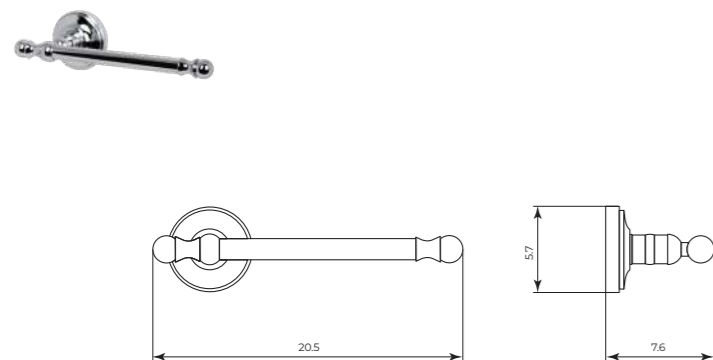

MTAL008

Portarotolo
Toilet roll holder

CR	Cromo - Chrome
BM	Nero Opaco - Matt Black
WM	Bianco Opaco - Matt White
BR	Bronzo - Bronze
NS	Nichel Spazz. - Brushed Nichel
OR	Oro - Gold
LU	Luxury - Antique Gold
RA	Rame - Copper
OS	Oro Spazzolato - Brushed Gold