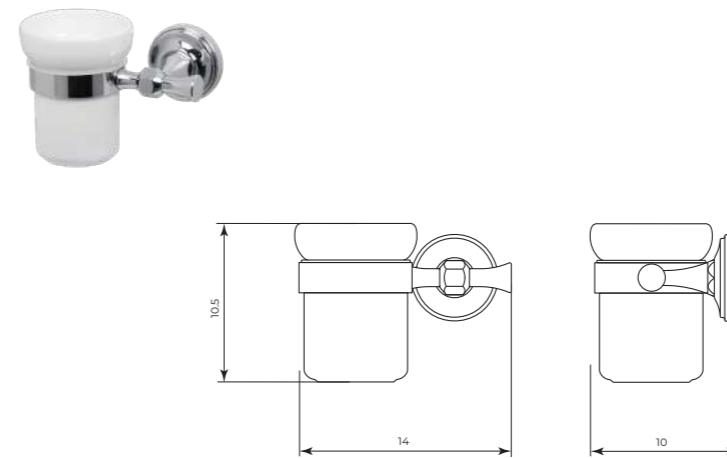

MTBED160C

Portaspazzolini in ceramica
Toothbrush holder

CR	Cromo - Chrome
BM	Nero Opaco - Matt Black
WM	Bianco Opaco - Matt White
BR	Bronzo - Bronze
NS	Nichel Spazz. - Brushed Nichel
OR	Oro - Gold
LU	Luxury - Antique Gold
RA	Rame - Copper
OS	Oro Spazzolato - Brushed Gold