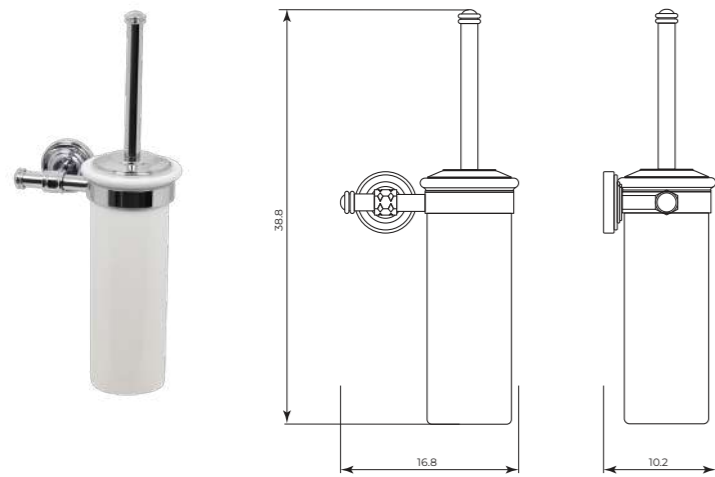

MTGM265C

Portascopino sospeso in ceramica
Suspended toilet brush holder

CR	Cromo - Chrome
BM	Nero Opaco - Matt Black
WM	Bianco Opaco - Matt White
BR	Bronzo - Bronze
NS	Nichel Spazz. - Brushed Nichel
OR	Oro - Gold
LU	Luxury - Antique Gold
RA	Rame - Copper
OS	Oro Spazzolato - Brushed Gold