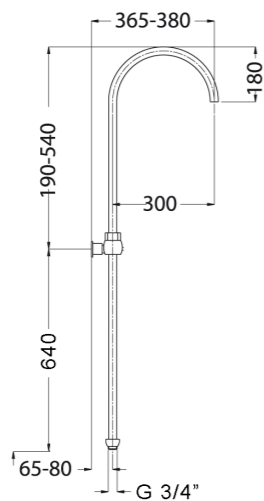

RN4336/C20 - RN4336/C30

RN4336C/20