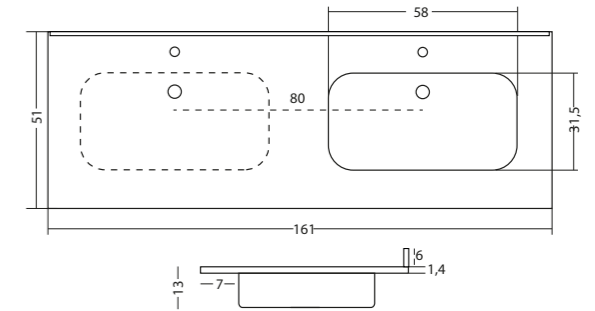

PLANA161 (2v-dx-sx)