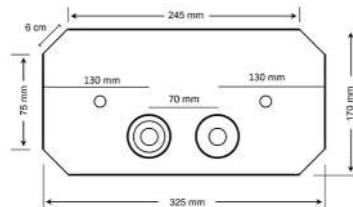

PSTM20

HEXAGO

Compatibili con Geberit
Compatible with Geberit system:
Sigma 8 (UP720: Unica+, Combifix, Duofix)
Sigma 12 (UP320: Combifix, Duofix)

Placca di scarico wc compatibile con Geberit
Toilet flush plate compatible with Geberit system

CR	Cromo - Chrome
BM	Nero Opaco - Matt Black
BR	Bronzo - Bronze
NS	Nichel Spazz. - Brushed Nichel
OR	Oro - Gold
LU	Luxury - Antique Gold
RA	Rame - Copper
OS	Oro Spazzolato - Brushed Gold