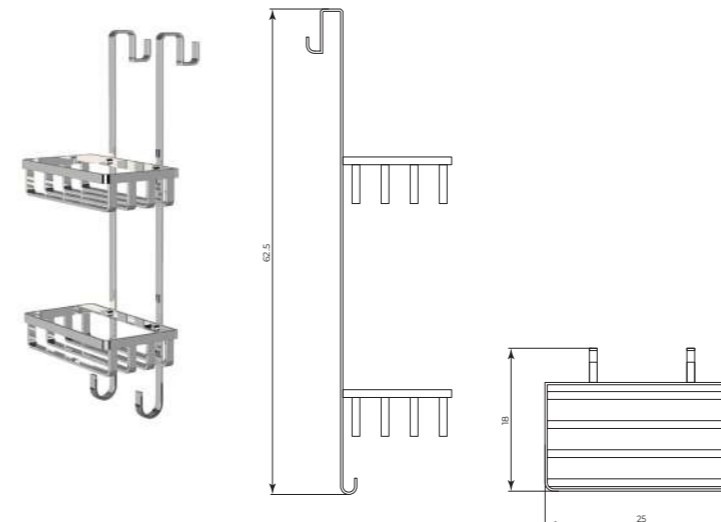

MTGR1138AP

Griglia doccia portaoggetti
Shower rack

CR	Cromo - Chrome
BM	Nero Opaco - Matt Black
WM	Bianco Opaco - Matt White
BR	Bronzo - Bronze
NS	Nichel Spazz. - Brushed Nichel
OR	Oro - Gold
LU	Luxury - Antique Gold
RA	Rame - Copper
OS	Oro Spazzolato - Brushed Gold