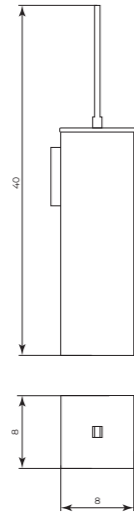

MTEP463QS

Portascopino sospeso in ottone
Towel holder suspended

CR	Cromo - Chrome
BM	Nero Opaco - Matt Black
WM	Bianco Opaco - Matt White
BR	Bronzo - Bronze
NS	Nichel Spazz. - Brushed Nichel
OR	Oro - Gold
LU	Luxury - Antique Gold
RA	Rame - Copper
OS	Oro Spazzolato - Brushed Gold