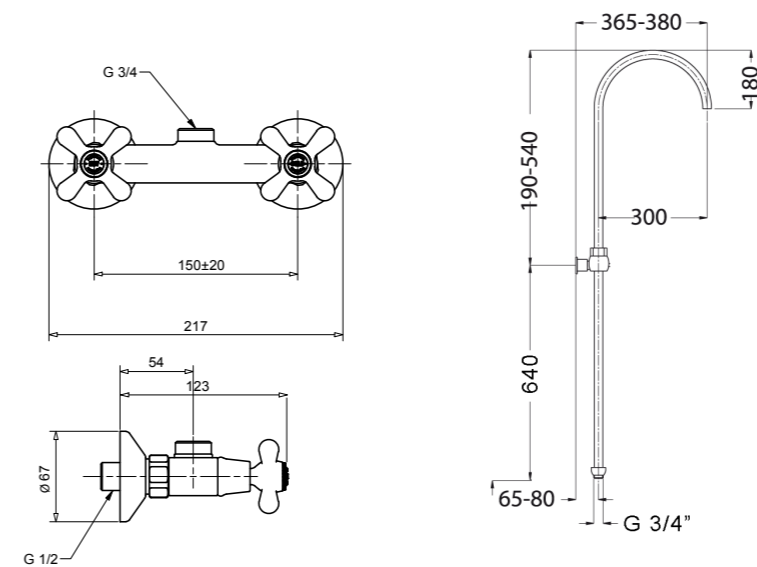

Colonna doccia completa con soffione Ø 200/300 mm
Complete shower mixer with big shower Ø 200/300 mm

RB047 + RG3174 + RG2000 + RG256 + RG10615

CR	Cromo - Chrome
BR	Bronzo - Bronze
OR	Oro - Gold

RB047 + RG3174 + RG3000 + RG256 + RG10615

CR	Cromo - Chrome
BR	Bronzo - Bronze
OR	Oro - Gold

RB047/C20