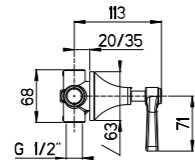

RN992

Miscelatore incasso term. con deviatore 2 vie (parti incasso incluse)
Therm. built-in mixer with 2 ways with diverter (built-in parts included)

CR	Cromo - Chrome
BR	Bronzo - Bronze
NS	Nichel Spazz. - Brushed Nickel
OR	Oro - Gold
LU	Luxury - Antique Gold
RA	Rame - Copper
OS	Oro Spazz. - Brushed Gold

T38

RN920/20 - RN920/30

RB920/20

Gruppo doccia incasso con soffione Ø 200/300 mm (parti incasso incluse)
Built-in shower mixer with shower Ø 200/300 mm (built-in parts included)

RN960 (x2) + RN966 + RG275 + RG2000 + RG821L + RG10615 + RG160G

CR	Cromo - Chrome
BR	Bronzo - Bronze
NS	Nichel Spazz. - Brushed Nickel
OR	Oro - Gold
OR	Luxury - Antique Gold
RA	Rame - Copper
OR	Oro Spazz. - Brushed Gold

RN960 (x2) + RN966 + RG275 + RG3000 + RG821L + RG10615 + RG160G

CR	Cromo - Chrome
BR	Bronzo - Bronze
NS	Nichel Spazz. - Brushed Nickel
OR	Oro - Gold
OR	Luxury - Antique Gold
RA	Rame - Copper
OR	Oro Spazz. - Brushed Gold

RN947/C20 - RN947/C30

Colonna doccia completa con soffione Ø 200/300 mm
Complete shower alves with big shower Ø 200/300 mm

RN947 + RG3174 + RG2000 + RG821L + RG10615

CR	Cromo - Chrome
BR	Bronzo - Bronze
NS	Nichel Spazz. - Brushed Nickel
OR	Oro - Gold
LU	Luxury - Antique Gold
RA	Rame - Copper
OS	Oro Spazz. - Brushed Gold

RN947 + RG3174 + RG3000 + RG821L + RG10615

CR	Cromo - Chrome
BR	Bronzo - Bronze
NS	Nichel Spazz. - Brushed Nickel
OR	Oro - Gold
LU	Luxury - Antique Gold
RA	Rame - Copper
OS	Oro Spazz. - Brushed Gold

RN19916

Sovraprezzo leva (cad.)
Add to price handle (each)