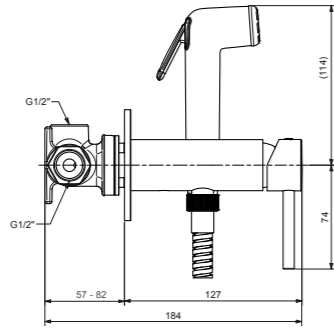

RB2293

Monocomando bidet con doccia a pulsante
Wall bidet mixer with shut off

CR	Cromo - Chrome
BM	Nero Opaco - Matt Black
BR	Bronzo - Bronze
NS	Nichel Spazz. - Brushed Nichel
OS	Oro Spazzolato - Brushed Gold