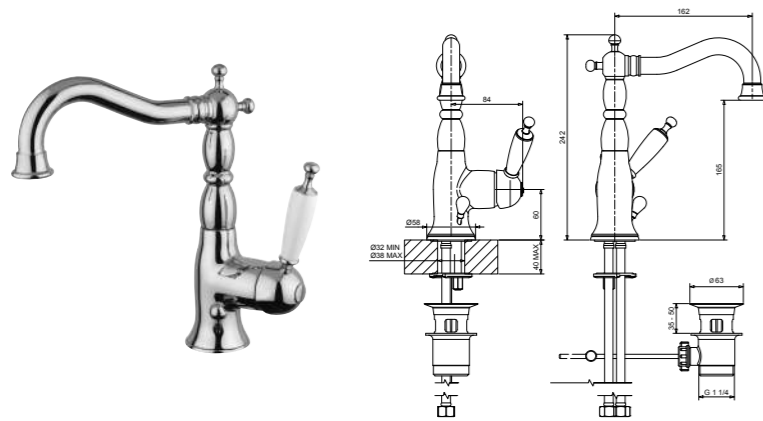

RB6313

**Monocomando lavabo
(scarico automatico 1" 1/4 con flex)**
Single hole basin mixer
(pop-up 1" 1/4 with flex)

CR	Cromo - Chrome
BM	Nero Opaco - Matt Black
BR	Bronzo - Bronze
NS	Nichel Spazz. - Brushed Nichel
OR	Oro - Gold
RA	Rame - Copper

RB6313SC con scarico clic clac - with clic clac waste