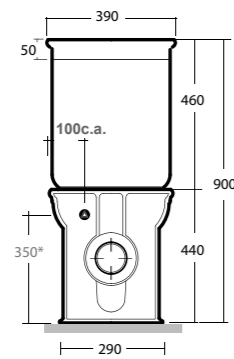

PODV14 + PODV50 + PODV20

Wc filo parete traslato con cassetta (copriwc escluso)
Back to wall wc with cistern (toilet seat not included)

Cassetta monoblocco (meccanismi inclusi)
Close coupled cistern (fittings included)

Flush pack per cassetta (pulsante e meccanismo)
Cistern flush pack (button and fittings)

CR	Cromo - Chrome
BR	Bronzo - Bronze
NS	Nichel Spazz. - Brushed Nichel
OR	Oro - Gold
LU	Luxury - Antique Gold
RA	Rame - Copper
OS	Oro Spazzolato - Brushed Gold