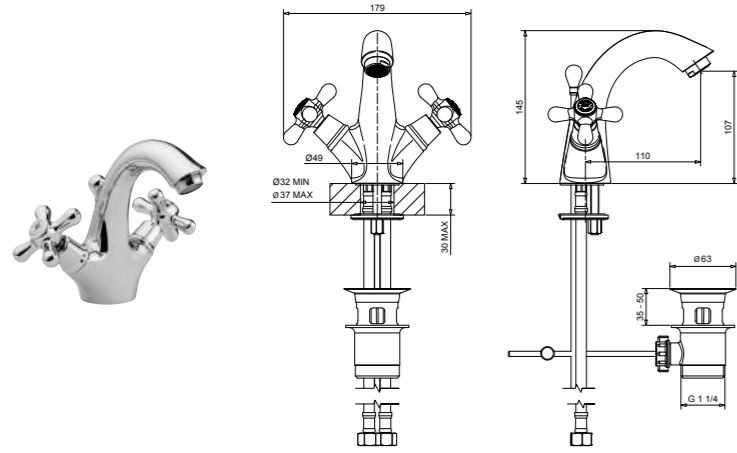

RN19536

Sovraprezzo leva nera (cad.)
Add to price black handle (each)

Newport

Faucets . newport

RB034

Monoforo lavabo
(scarico automatico 1" 1/4 con flex)
Single hole basin mixer
(pop-up 1" 1/4 with flex)

CR	Cromo - Chrome
BR	Bronzo - Bronze
OR	Oro - Gold