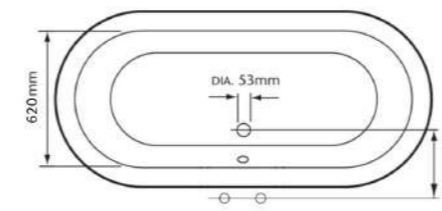

VMA10D

CR	Cromo - Chrome
BI	Bianco - White
LC	Laccato - Lacquered RAL/NCS
BR	Bronzo - Bronze
NS	Nichel Spazz. - Brushed Nichel
OR	Oro - Gold
LU	Luxury - Antique Gold
RA	Rame - Copper
OS	Oro Spazzolato - Brushed Gold

VRG1913
154×78×58,5