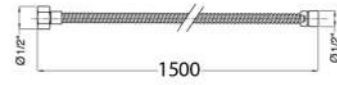

RG821R

Doccetta
Handshower

CR	Cromo - Chrome
BR	Bronzo - Bronze
NS	Nichel Spazz. - Brushed Nichel
OR	Oro - Gold

RG10615

Flessibile in ottone cm 150
Flexible hose in brass cm 150

CR	Cromo - Chrome
BM	Nero Opaco - Matt Black
WM	Bianco Opaco - Matt White
BR	Bronzo - Bronze
NS	Nichel Spazz. - Brushed Nichel
OR	Oro - Gold
LU	Luxury - Antique Gold
RA	Rame - Copper
OS	Oro Spazzolato - Brushed Gold