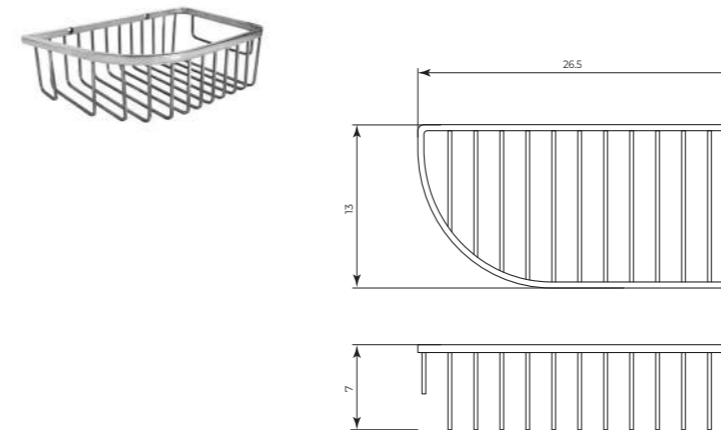

MTGR1235

Griglia doccia portaoggetti
Shower rack

CR	Cromo - Chrome
BM	Nero Opaco - Matt Black
WM	Bianco Opaco - Matt White
BR	Bronzo - Bronze
NS	Nichel Spazz. - Brushed Nichel
OR	Oro - Gold
LU	Luxury - Antique Gold
RA	Rame - Copper
OS	Oro Spazzolato - Brushed Gold