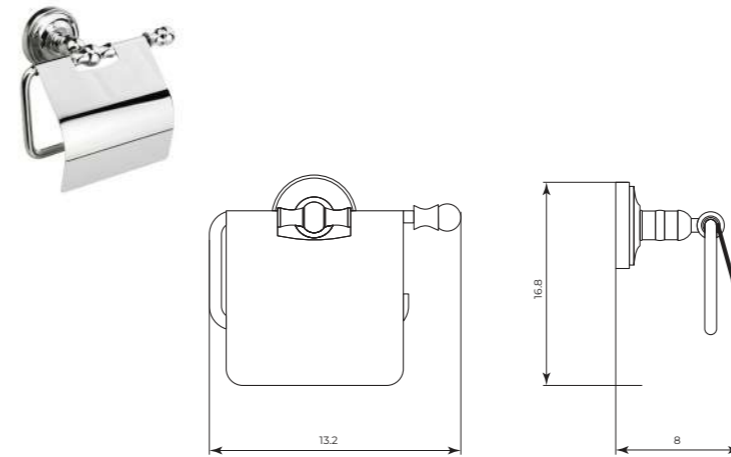

MTAL009

Portarotolo
Toilet roll holder

CR	Cromo - Chrome
BM	Nero Opaco - Matt Black
WM	Bianco Opaco - Matt White
BR	Bronzo - Bronze
NS	Nichel Spazz. - Brushed Nichel
OR	Oro - Gold
LU	Luxury - Antique Gold
RA	Rame - Copper
OS	Oro Spazzolato - Brushed Gold