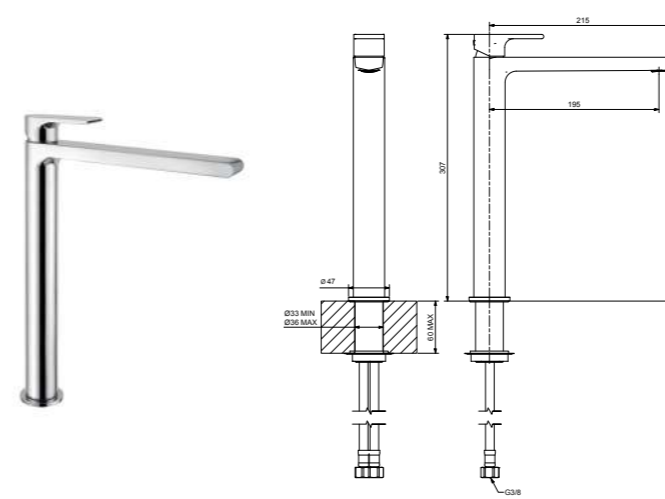

RB6697SC

**Monocomando lavabo alto
(clic clac con flex)**
Single hole high basin mixer
(clic clac with flex)

CR	Cromo - Chrome
BM	Nero Opaco - Matt Black
WM	Bianco Opaco - Matt White
NS	Nichel Spazz. - Brushed Nichel

RB6623SC