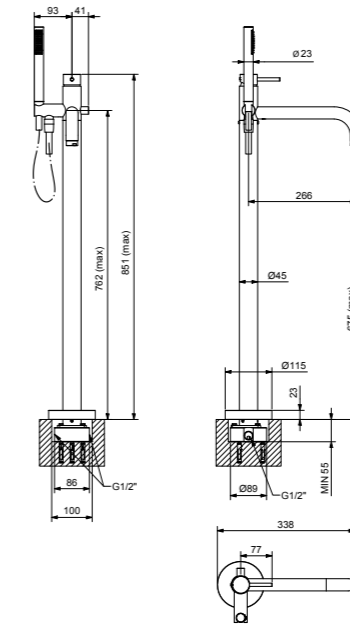

RB5760

**Monocomando vasca a pavimento
(parti incasso incluse)**
Floor pillar for stuffing bath
(built-in parts included)

CR	Cromo - Chrome
BM	Nero Opaco - Black Matt
WM	Bianco Opaco - White Matt
BR	Bronzo - Bronze
NS	Nichel Spazz. - Brushed Nichel
OR	Oro - Gold
OS	Oro Spazz. - Brushed Gold