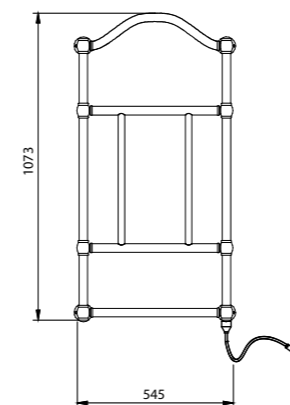

VEGAS TBVG00 - TBVG05

W Idraulico
W Δt 50° CR/BR/NS/OR - 280
W Δt 50° LC - 392

W Elettrico
W Δt 50° CR/BR/NS/OR - 300
W Δt 50° LC - 400

Scaldasalviette idraulico (valvole escluse)
Idraulic heated towel rail (valves not included)

TBVG00

CR	Cromo - Chrome
LC*	Laccata - Laquered
BR	Bronzo - Bronze
NS	Nichel Spazz. - Brushed Nichel
OR	Oro - Gold

La fornitura comprende: scaldasalviette, kit fissaggio a parete, valvola sfogo e tappo di chiusura. La fornitura non comprende: kit valvola detentore e kit copritubo.

The supply includes: towel warmer, wall fixing kit, vent valve and closing cap. The supply doesn't include: valves kit and hose cover kit.

Scaldasalviette elettrico
Electric heated towel rail

TBVG05

CR	Cromo - Chrome
LC*	Laccata - Laquered
BR	Bronzo - Bronze
NS	Nichel Spazz. - Brushed Nichel
OR	Oro - Gold

La fornitura comprende: scaldasalviette, kit fissaggio a parete, valvola sfogo e tappo di chiusura, cavo elettrico (dx o sx). La fornitura non comprende: copriresistenza e termostato digitale.

The supply includes: towel warmer, wall fixing kit, vent valve and closing cap and electrical cable. The supply doesn't include: resistor cover and digital thermostat.

*Fanno parte della finitura LC le seguenti finiture:
The following colors are part of the LC finish

Lucido - Glossy	Opaco - Matt
RAL 9016, RAL 1013, RAL 7004, RAL 8017	RAL 9003, RAL 9005, RAL 1013, RAL 7032, RAL 1019, RAL 7047, RAL 7024, RAL 7022