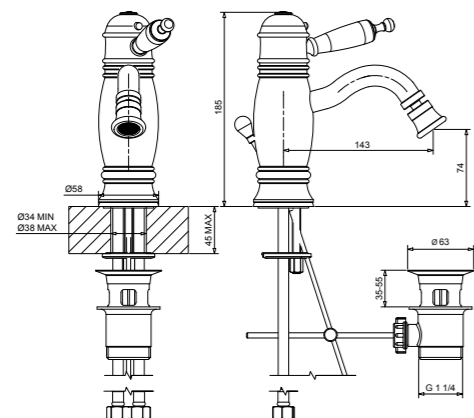

RB6363

Monocomando bidet termostatico
(scarico automatico 1" 1/4 con flex)
Thermostatic single hole bidet mixer
(pop-up 1" 1/4 with flex)

CR	Cromo - Chrome
BM	Nero Opaco - Matt Black
BR	Bronzo - Bronze
NS	Nichel Spazz. - Brushed Nichel
OR	Oro - Gold
RA	Rame - Copper