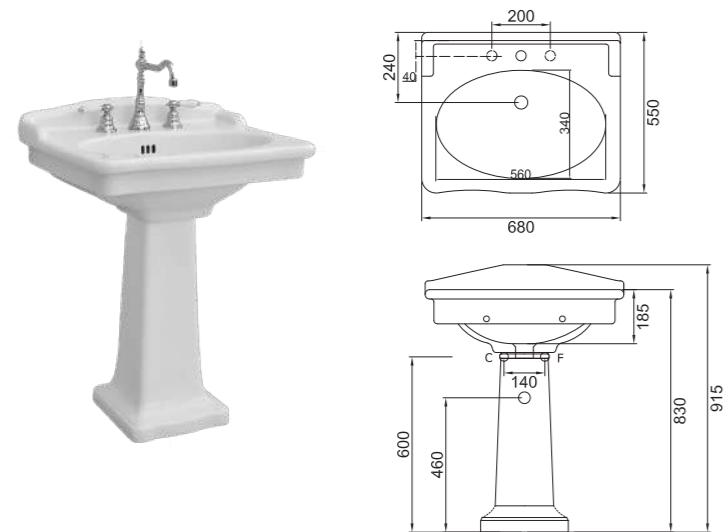

PHCA07 + PHCA19

Lavabo 68 cm (1 o 3 fori rub.)
68 cm washbasin (1 or 3 taps hole)

Colonna
Pedestal

CMAS + ENGLAND