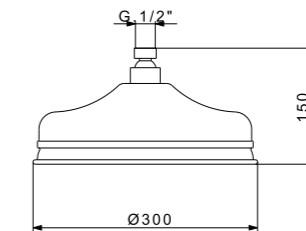

RB947/C30

Colonna doccia completa con soffione Ø 200/300 mm
Complete shower alves with big shower Ø 200/300 mm

RN947 + RG3174 + RG2000 + RG821L + RG10615

CR	Cromo - Chrome
BR	Bronzo - Bronze
NS	Nichel Spazz. - Brushed Nickel
OR	Oro - Gold
LU	Luxury - Antique Gold
RA	Rame - Copper
OS	Oro Spazz. - Brushed Gold

RN947 + RG3174 + RG3000 + RG821L + RG10615

CR	Cromo - Chrome
BR	Bronzo - Bronze
NS	Nichel Spazz. - Brushed Nickel
OR	Oro - Gold
LU	Luxury - Antique Gold
RA	Rame - Copper
OS	Oro Spazz. - Brushed Gold