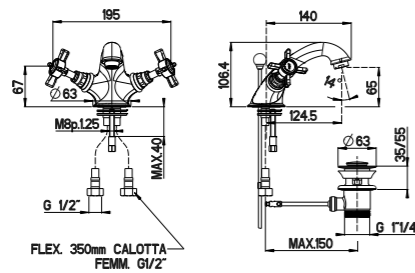

RN19216

Sovraprezzo leva bianca (cad.)
Add to price white handle (each)

RN19536

Sovraprezzo leva nera (cad.)
Add to price black handle (each)

Victoria

RN534

Monoforo lavabo
(scarico automatico 1" 1/4 con flex)
Single hole basin mixer
(pop-up 1" 1/4 with flex)