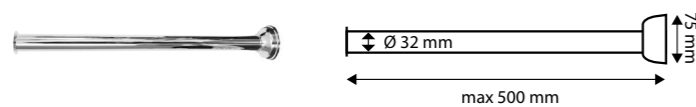

RG0637

Terminale a parete Wall terminal

CR	Cromo - Chrome
BM	Nero Opaco - Matt Black
WM	Bianco Opaco - Matt White
BR	Bronzo - Bronze
NS	Nichel Spazz. - Brushed Nichel
OR	Oro - Gold
LU	Luxury - Antique Gold
RA	Rame - Copper
OS	Oro Spazzolato - Brushed Gold