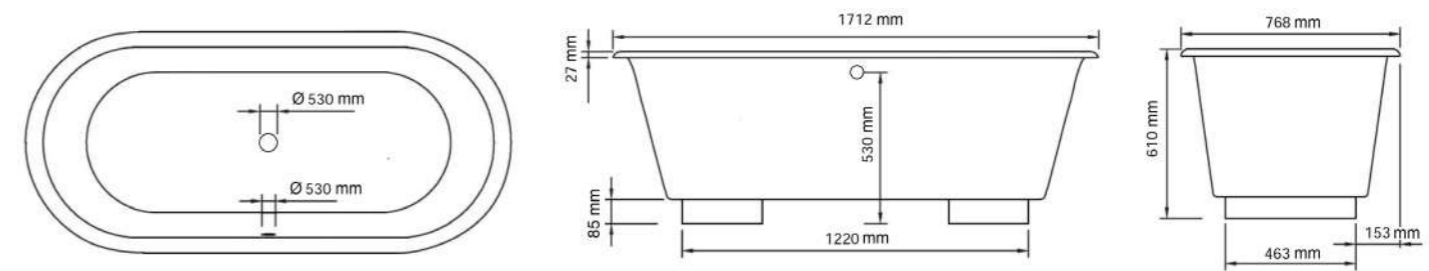

VRG50

CR	Cromo - Chrome
BR	Bronzo - Bronze
NS	Nichel Spazz. - Brushed Nickel
OR	Oro - Gold
LU	Luxury - Antique Gold
RA	Rame - Copper
OS	Oro Spazzolato - Brushed Gold

VRG1600
171×77×61