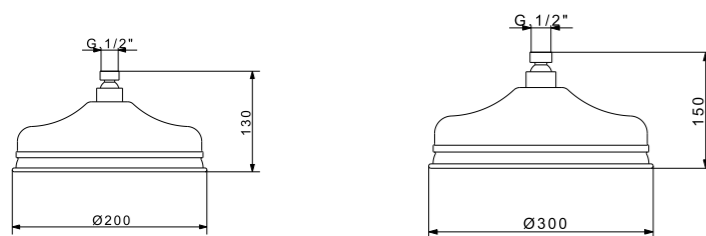

RB6498N/20

RB6498N/30