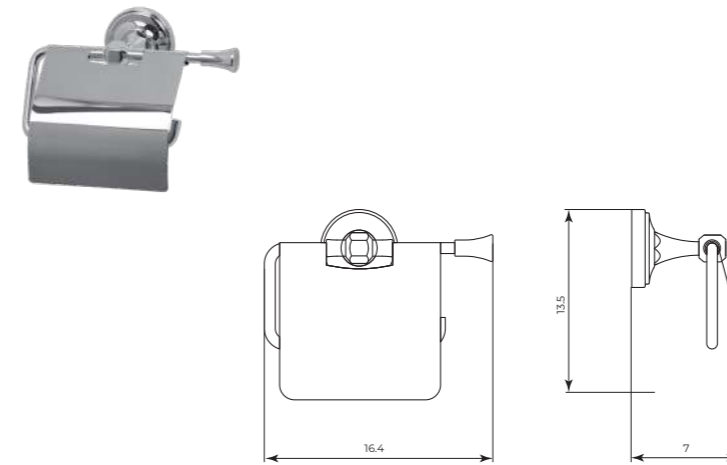

MTBED159

Portarotolo
Toilet roll holder

CR	Cromo - Chrome
BM	Nero Opaco - Matt Black
WM	Bianco Opaco - Matt White
BR	Bronzo - Bronze
NS	Nichel Spazz. - Brushed Nichel
OR	Oro - Gold
LU	Luxury - Antique Gold
RA	Rame - Copper
OS	Oro Spazzolato - Brushed Gold