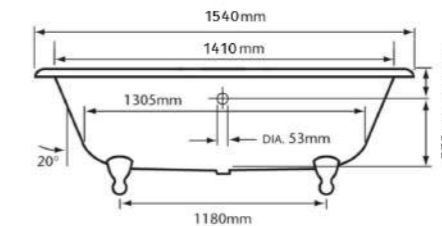

VRG1915
170×78×58,5