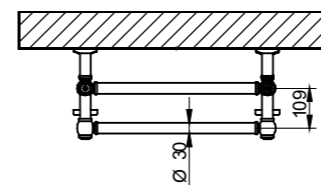

MEMPHIS 4 TBMP12 - TBMP17

W Idraulico
W Δt 50° CR/BR/NS/OR - 252
W Δt 50° LC - 353

W Elettrico
W Δt 50° CR/BR/NS/OR - 200
W Δt 50° LC - 300

Scaldasalviette idraulico (valvole escluse)
Idraulic heated towel rail (valves not included)

TBMP12

CR	Cromo - Chrome
LC*	Laccata - Laquered
BR	Bronzo - Bronze
NS	Nichel Spazz. - Brushed Nichel
OR	Oro - Gold

La fornitura comprende: scaldasalviette, kit fissaggio a parete, valvola sfogo e tappo di chiusura. La fornitura non comprende: kit valvola detentore e kit copritubo.

The supply includes: towel warmer, wall fixing kit, vent valve and closing cap. The supply doesn't include: valves kit and hose cover kit.

Scaldasalviette elettrico
Electric heated towel rail

TBMP17

CR	Cromo - Chrome
LC*	Laccata - Laquered
BR	Bronzo - Bronze
NS	Nichel Spazz. - Brushed Nichel
OR	Oro - Gold

La fornitura comprende: scaldasalviette, kit fissaggio a parete, valvola sfogo e tappo di chiusura, cavo elettrico (dx o sx). La fornitura non comprende: copriresistenza e termostato digitale.

The supply includes: towel warmer, wall fixing kit, vent valve and closing cap and electrical cable. The supply doesn't include: resistor cover and digital thermostat.

*Fanno parte della finitura LC le seguenti finiture:
The following colors are part of the LC finish

Lucido - Glossy	Opaco - Matt
RAL 9016, RAL 1013, RAL 7004, RAL 8017	RAL 9003, RAL 9005, RAL 1013, RAL 7032, RAL 1019, RAL 7047, RAL 7024, RAL 7022