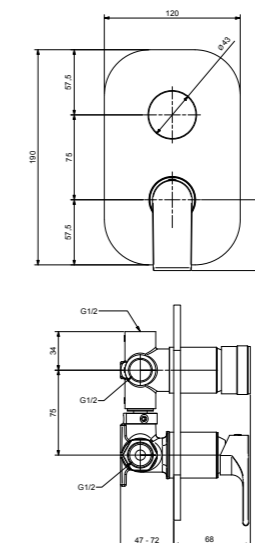

RB6631

Monocomando doccia incasso con deviatore 3 uscite (parti incasso incluse)
Built-in stop-shower mixer with 3 ways diverter (built-in parts included)

CR	Cromo - Chrome
BM	Nero Opaco - Matt Black
WM	Bianco Opaco - Matt White
NS	Nichel Spazz. - Brushed Nickel