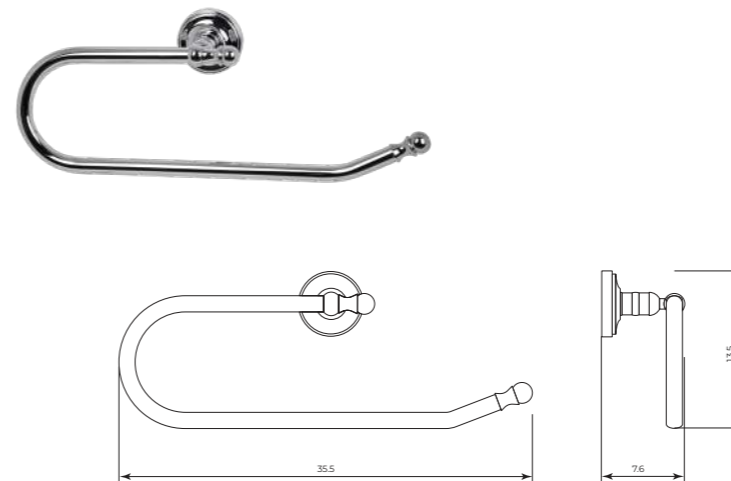

MTAL026

Portasalviette
Towel holder

CR	Cromo - Chrome
BM	Nero Opaco - Matt Black
WM	Bianco Opaco - Matt White
BR	Bronzo - Bronze
NS	Nichel Spazz. - Brushed Nichel
OR	Oro - Gold
LU	Luxury - Antique Gold
RA	Rame - Copper
OS	Oro Spazzolato - Brushed Gold