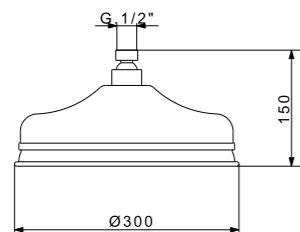

RB920/30

Gruppo doccia incasso con soffione Ø 200/300 mm (parti incasso incluse)
Built-in shower mixer with shower Ø 200/300 mm (built-in parts included)

RN960 (x2) + RN966 + RG275 + RG2000 + RG821L + RG10615 + RG160G

CR	Cromo - Chrome
BR	Bronzo - Bronze
NS	Nichel Spazz. - Brushed Nickel
OR	Oro - Gold
OR	Luxury - Antique Gold
RA	Rame - Copper
OR	Oro Spazz. - Brushed Gold

RN960 (x2) + RN966 + RG275 + RG3000 + RG821L + RG10615 + RG160G

CR	Cromo - Chrome
BR	Bronzo - Bronze
NS	Nichel Spazz. - Brushed Nickel
OR	Oro - Gold
OR	Luxury - Antique Gold
RA	Rame - Copper
OR	Oro Spazz. - Brushed Gold