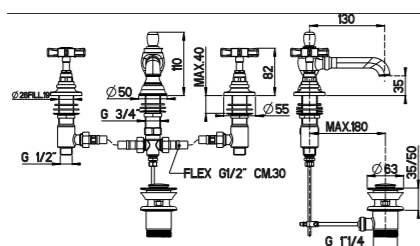

RN512

Batteria 3 fori lavabo
(scarico automatico 1" 1/4 con flex)
3 tap hole basin mixer
(pop-up 1" 1/4 and flex)

CR	Cromo - Chrome
BR	Bronzo - Bronze
NS	Nichel Spazz. - Brushed Nickel
OR	Oro - Gold
LU	Luxury - Antique Gold
RA	Rame - Copper
OS	Oro Spazzolato - Brushed Gold