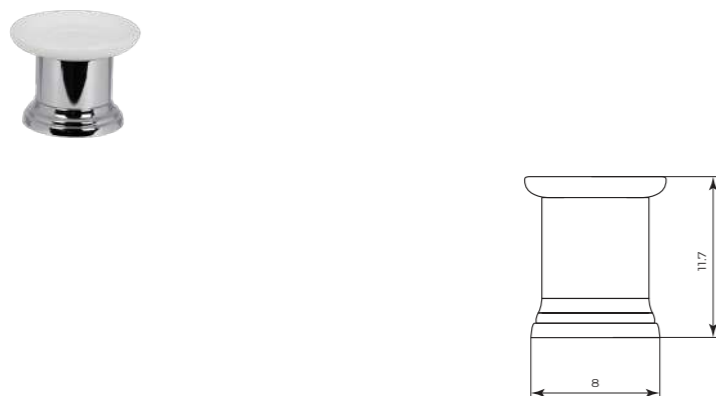

MTAL021C

Portasapone in ceramica
Soap Dish

CR	Cromo - Chrome
BM	Nero Opaco - Matt Black
WM	Bianco Opaco - Matt White
BR	Bronzo - Bronze
NS	Nichel Spazz. - Brushed Nichel
OR	Oro - Gold
LU	Luxury - Antique Gold
RA	Rame - Copper
OS	Oro Spazzolato - Brushed Gold