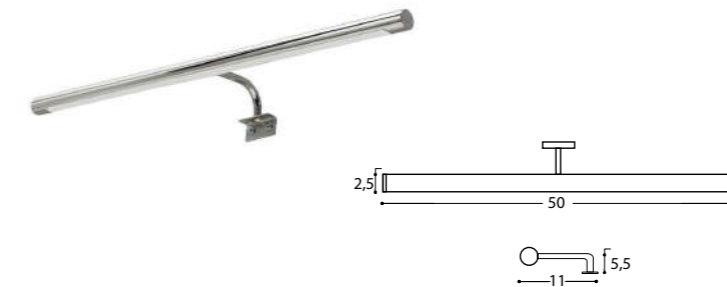

TONDOLED

CR	Cromo - Chrome

Lampada a sezione tonda con fissaggio a cornice (viti di fissaggio, striscia LED e trasformatore inclusi)
Roundish lamp with frame fixing (fixing screws, LED strip and transformer included)

LEGGIO - RIGOLED

LED - IP23 - 12 Watt - 12 Volt - 3000 K