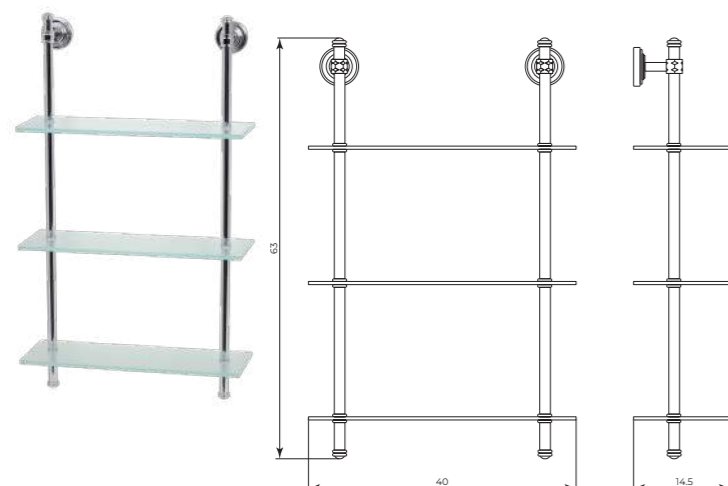

MTGM269

Mensola in cristallo satinato
Satin cristal shelf

CR	Cromo - Chrome
BM	Nero Opaco - Matt Black
WM	Bianco Opaco - Matt White
BR	Bronzo - Bronze
NS	Nichel Spazz. - Brushed Nichel
OR	Oro - Gold
LU	Luxury - Antique Gold
RA	Rame - Copper
OS	Oro Spazzolato - Brushed Gold