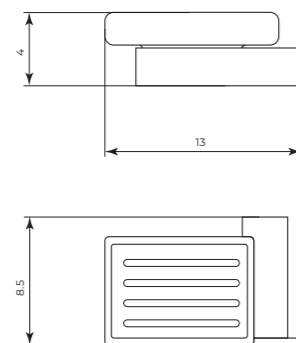

MTEP461N

Portasapone in ceramica
Soap dish

CR	Cromo - Chrome
BM	Nero Opaco - Matt Black
WM	Bianco Opaco - Matt White
BR	Bronzo - Bronze
NS	Nichel Spazz. - Brushed Nichel
OR	Oro - Gold
LU	Luxury - Antique Gold
RA	Rame - Copper
OS	Oro Spazzolato - Brushed Gold