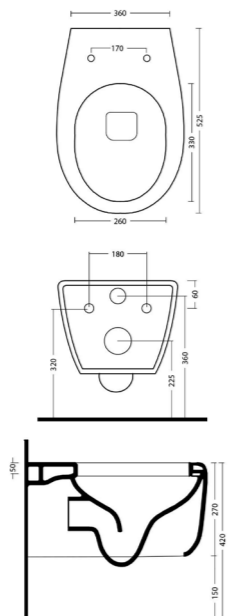

	Bianco lucido - Glossy white
MATT	Bianco opaco - Matt white

PLKY13

Bidet filo parete (1 foro rub.)
Back to wall bidet (1 tap hole)

	Bianco lucido - Glossy white
MATT	Bianco opaco - Matt white

PLKY01

Wc sospeso (copriwc escluso)
Wall hung wc (toilet seat not included)