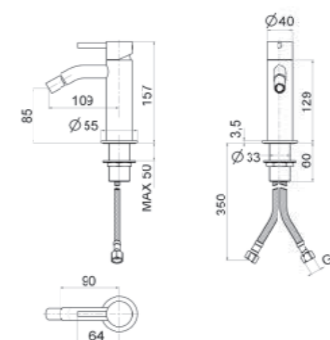

Pechino

RB9051SC

**Monocomando lavabo a parete
(clic clac e parti incasso incluse)**
Wall wash basin mixer
(clic clac and built-in parts included)

AC Acciaio Inox - Inox

RB9023S

**Monocomando bidet
(con flex – no clic clac)**
Single hole bidet mixer
(with flex – no clic clac)