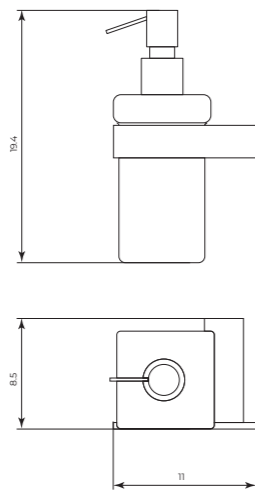

MTEP468N

Portadispenser in ceramica
Liquid soap dispenser

CR	Cromo - Chrome
BM	Nero Opaco - Matt Black
WM	Bianco Opaco - Matt White
BR	Bronzo - Bronze
NS	Nichel Spazz. - Brushed Nichel
OR	Oro - Gold
LU	Luxury - Antique Gold
RA	Rame - Copper
OS	Oro Spazzolato - Brushed Gold