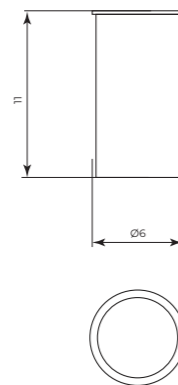

Portaspazzolini d'appoggio o da incasso
Freestanding or encased toothbrush holder

CR	Cromo - Chrome
BM	Nero Opaco - Matt Black
WM	Bianco Opaco - Matt White
BR	Bronzo - Bronze
NS	Nichel Spazz. - Brushed Nichel
OR	Oro - Gold
LU	Luxury - Antique Gold
RA	Rame - Copper
OS	Oro Spazzolato - Brushed Gold