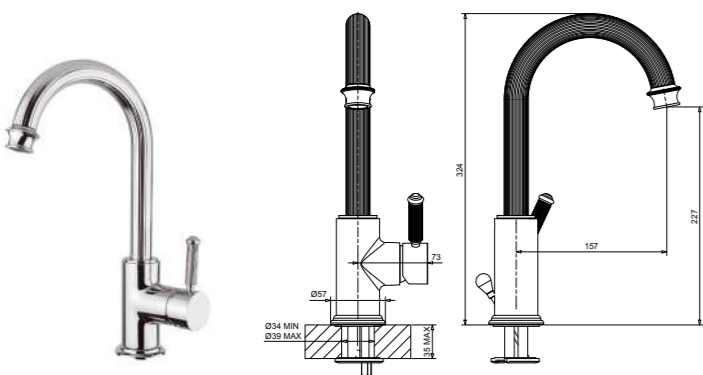

RB8513

Monocomando lavabo
(scarico automatico 1" 1/4 con flex)
Single hole basin mixer
(pop-up 1" 1/4 with flex)

CR	Cromo - Chrome
BR	Bronzo - Bronze
NS	Nichel Spazz. - Brushed Nichel
OR	Oro - Gold