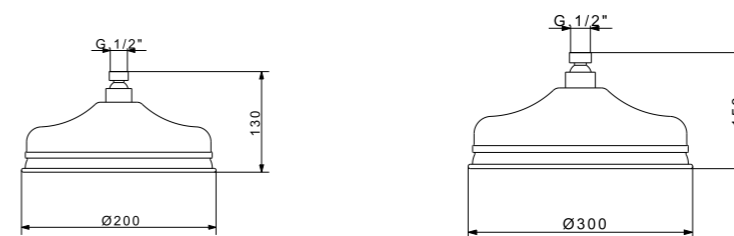

RB6436/C20

RB6436/C30