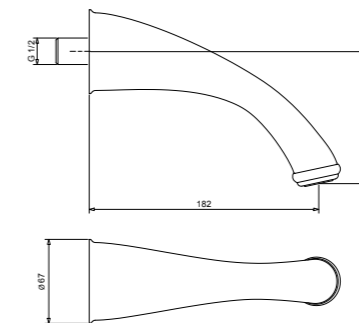

RB19313

Bocca a parete
Wall spout

CR	Cromo - Chrome
BR	Bronzo - Bronze
OR	Oro - Gold
RA	Rame - Copper