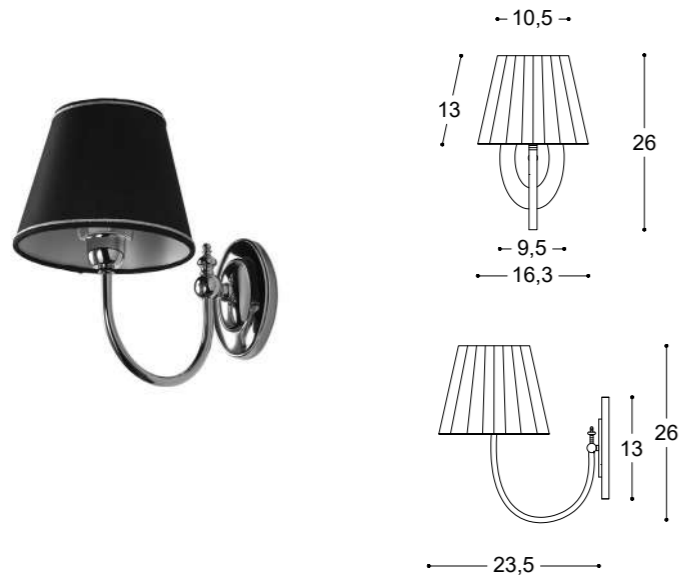

ALBERT - APAL00

E14 - IP20 - 28 Watt - 220 Volt

APAL00

CR	Cromo - Chrome
BM	Nero Opaco - Matt Black
BR	Bronzo - Bronze
NS	Nichel Spazz. - Brushed Nichel
OR	Oro - Gold
LU	Luxury - Antique Gold
RA	Rame - Copper
OS	Oro Spazzolato - Brushed Gold

Applique - escluso coprilume (viti di fissaggio incluse, lampadina esclusa).
Applique - without cover light (fixing screw included, bulb excluded).

APV01NO	Coprilume cono nero con cuciture oro. Cone cover light black with gold stitching.
APV01NA	Coprilume cono nero con cuciture argento. Cone cover light black with silver stitching.
APV01BO	Coprilume cono bianco con cuciture oro. Cone cover light white with gold stitching.
APV01BA	Coprilume cono bianco con cuciture argento. Cone cover light white with silver stitching.

APV03N	Coprilume plissé nero. Black plissé cover light.
APV03B	Coprilume plissé bianco. White plissé cover light.
APV03A	Coprilume plissé avorio. Ivory plissé cover light.