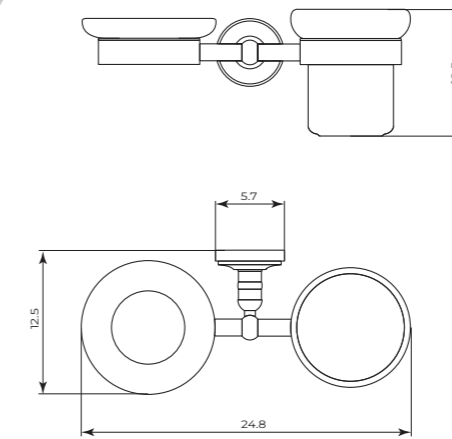

MTAL016C

Portaspazzolini e portasapone in ceramica a parete Wall toothbrush holder and soap dish

CR	Cromo - Chrome
BM	Nero Opaco - Matt Black
WM	Bianco Opaco - Matt White
BR	Bronzo - Bronze
NS	Nichel Spazz. - Brushed Nichel
OR	Oro - Gold
LU	Luxury - Antique Gold
RA	Rame - Copper
OS	Oro Spazzolato - Brushed Gold