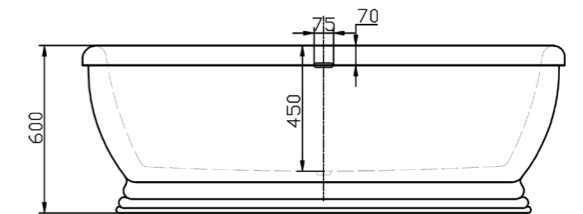

VTA3000
176×79×60