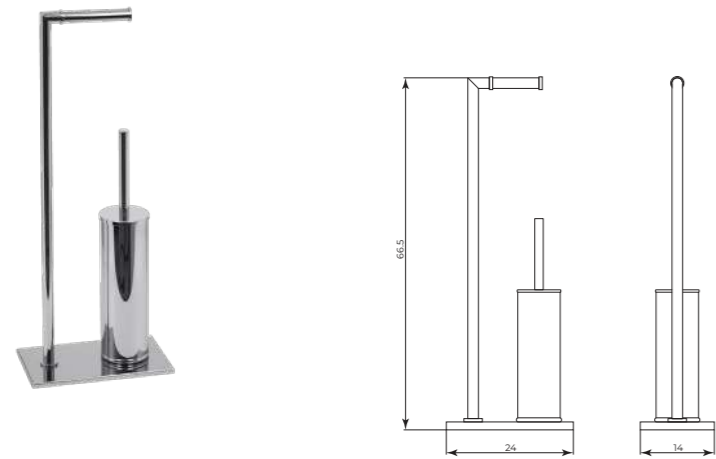

MTPT1106

Piantana WC
Toilet stand

CR	Cromo - Chrome
BM	Nero Opaco - Matt Black
WM	Bianco Opaco - Matt White
BR	Bronzo - Bronze
NS	Nichel Spazz. - Brushed Nichel
OR	Oro - Gold
LU	Luxury - Antique Gold
RA	Rame - Copper
OS	Oro Spazzolato - Brushed Gold