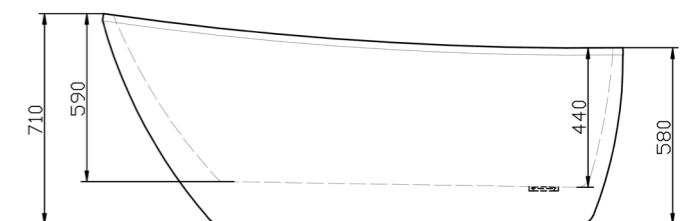

VTA2000
173×77,5×83