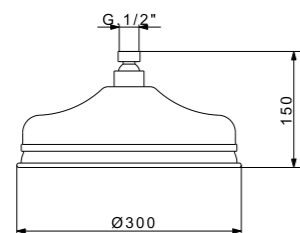

RN4336C/30

Colonna doccia completa con soffione Ø 200/300 mm
Complete shower alves with big shower Ø 200/300 mm

RN4336 + RG3174 + RG2000 + RG821L + RG10615

CR	Cromo - Chrome
BM	Nero Opaco - Matt Black
BR	Bronzo - Bronze
NS	Nichel Spazz. - Brushed Nichel
OR	Oro - Gold
LU	Luxury - Antique Gold
RA	Rame - Copper
OS	Oro Spazzolato - Brushed Gold

RN4336 + RG3174 + RG3000 + RG821L + RG10615

CR	Cromo - Chrome
BM	Nero Opaco - Matt Black
BR	Bronzo - Bronze
NS	Nichel Spazz. - Brushed Nichel
OR	Oro - Gold
LU	Luxury - Antique Gold
RA	Rame - Copper
OS	Oro Spazzolato - Brushed Gold