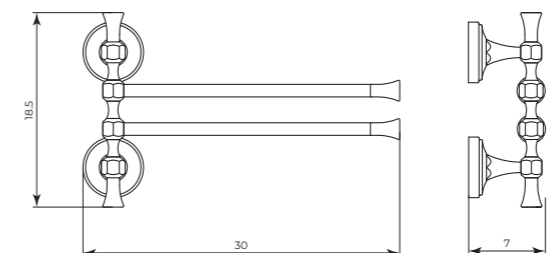

MTBED155D

Portasalviette a snodo
Double swing arm towel holder

CR	Cromo - Chrome
BM	Nero Opaco - Matt Black
WM	Bianco Opaco - Matt White
BR	Bronzo - Bronze
NS	Nichel Spazz. - Brushed Nichel
OR	Oro - Gold
LU	Luxury - Antique Gold
RA	Rame - Copper
OS	Oro Spazzolato - Brushed Gold