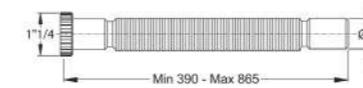

RFC100

Sifone tubo flessibile 1" 1/4
Flexible siphon 1" 1/4

BI	Bianco - White
CR	Cromo - Chrome