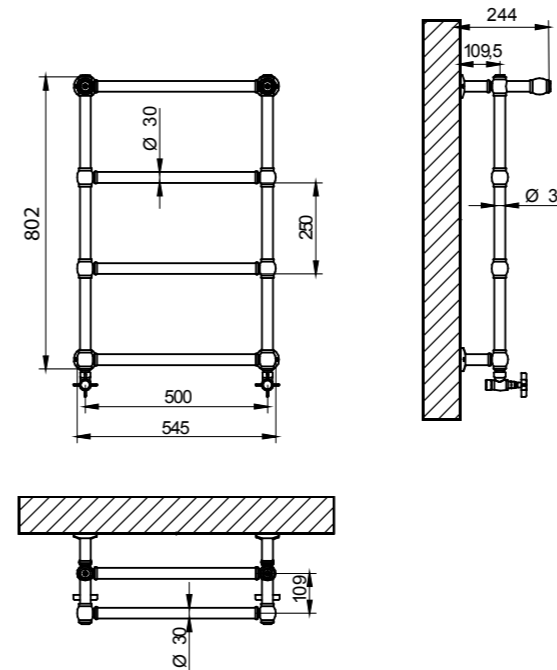

MEMPHIS 4 TBMP12 - TBMP17

W Idraulico
W Δt 50° CR/BR/NS/OR - 252
W Δt 50° LC - 353

W Elettrico
W Δt 50° CR/BR/NS/OR - 200
W Δt 50° LC - 300

Scaldasalviette idraulico (valvole escluse)
Idraulic heated towel rail (valves not included)

TBMP12

CR	Cromo - Chrome
LC*	Laccata - Laquered
BR	Bronzo - Bronze
NS	Nichel Spazz. - Brushed Nichel
OR	Oro - Gold

La fornitura comprende: scaldasalviette, kit fissaggio a parete, valvola sfogo e tappo di chiusura. La fornitura non comprende: kit valvola detentore e kit copritubo.

The supply includes: towel warmer, wall fixing kit, vent valve and closing cap. The supply doesn't include: valves kit and hose cover kit.

Scaldasalviette elettrico
Electric heated towel rail

TBMP17

CR	Cromo - Chrome
LC*	Laccata - Laquered
BR	Bronzo - Bronze
NS	Nichel Spazz. - Brushed Nichel
OR	Oro - Gold

La fornitura comprende: scaldasalviette, kit fissaggio a parete, valvola sfogo e tappo di chiusura, cavo elettrico (dx o sx). La fornitura non comprende: copriresistenza e termostato digitale.

The supply includes: towel warmer, wall fixing kit, vent valve and closing cap and electrical cable. The supply doesn't include: resistor cover and digital thermostat.

*Fanno parte della finitura LC le seguenti finiture:
The following colors are part of the LC finish

Lucido - Glossy	Opaco - Matt
RAL 9016, RAL 1013, RAL 7004, RAL 8017	RAL 9003, RAL 9005, RAL 1013, RAL 7032, RAL 1019, RAL 7047, RAL 7024, RAL 7022