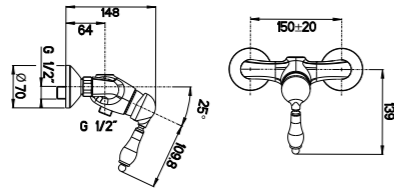

RN3338

Monocomando doccia esterno 1/2"
External shower mixer 1/2"

CR	Cromo - Chrome
BM	Nero Opaco - Matt Black
BR	Bronzo - Bronze
NS	Nichel Spazz. - Brushed Nickel
OR	Oro - Gold
LU	Luxury - Antique Gold
RA	Rame - Copper
OS	Oro Spazzolato - Brushed Gold