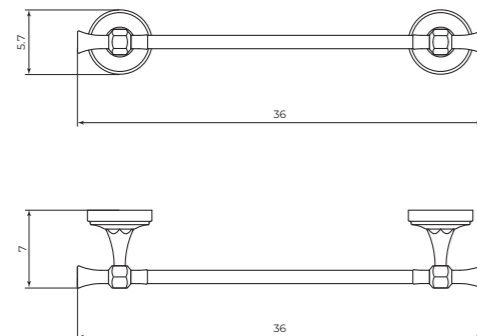

Portasalviette
Towel holder

CR	Cromo - Chrome
BM	Nero Opaco - Matt Black
WM	Bianco Opaco - Matt White
BR	Bronzo - Bronze
NS	Nichel Spazz. - Brushed Nichel
OR	Oro - Gold
LU	Luxury - Antique Gold
RA	Rame - Copper
OS	Oro Spazzolato - Brushed Gold