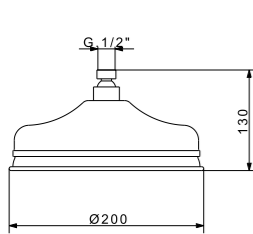

Colonna doccia completa con soffione Ø 200/300 mm
Complete shower mixer with big shower Ø 200/300 mm

RN8347 + RG3174 + RG2000 + RG821B + RG10615

CR	Cromo - Chrome
BR	Bronzo - Bronze
NS	Nichel Spazz. - Brushed Nickel
OR	Oro - Gold
LU	Luxury - Antique Gold
RA	Rame - Copper
OS	Oro Spazzolato - Brushed Gold

RN8347 + RG3174 + RG3000 + RG821B + RG10615

CR	Cromo - Chrome
BR	Bronzo - Bronze
NS	Nichel Spazz. - Brushed Nickel
OR	Oro - Gold
LU	Luxury - Antique Gold
RA	Rame - Copper
OS	Oro Spazzolato - Brushed Gold

RN8347/C20