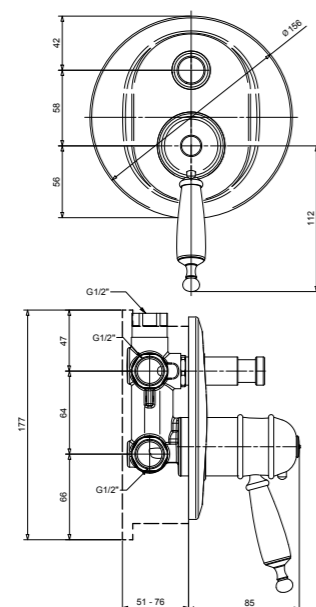

RB6378

Monocomando doccia incasso term. con deviatore (parti incasso incluse)
Thermostatic built-in shower mixer with diverter (built-in parts included)

CR	Cromo - Chrome
BM	Nero Opaco - Matt Black
BR	Bronzo - Bronze
NS	Nichel Spazz. - Brushed Nichel
OR	Oro - Gold
RA	Rame - Copper

T38