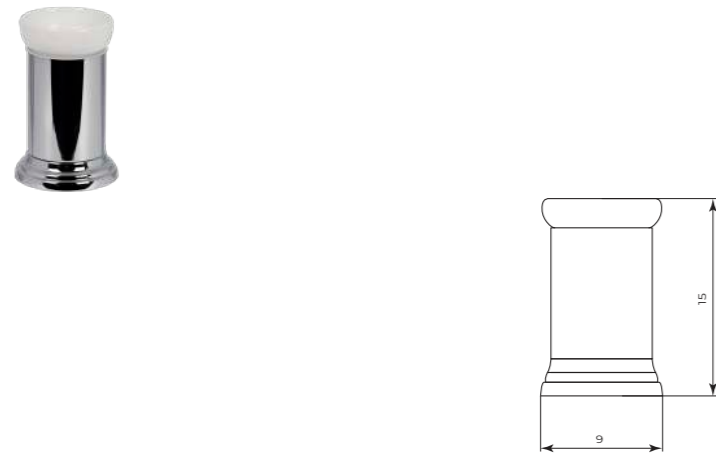

MTAL020C

Portaspazzolini in ceramica
Toothbrush holder

CR	Cromo - Chrome
BM	Nero Opaco - Matt Black
WM	Bianco Opaco - Matt White
BR	Bronzo - Bronze
NS	Nichel Spazz. - Brushed Nichel
OR	Oro - Gold
LU	Luxury - Antique Gold
RA	Rame - Copper
OS	Oro Spazzolato - Brushed Gold