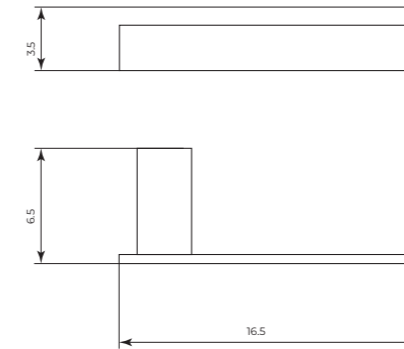

MTEP458

Portarotolo
Toilet roll holder

CR	Cromo - Chrome
BM	Nero Opaco - Matt Black
WM	Bianco Opaco - Matt White
BR	Bronzo - Bronze
NS	Nichel Spazz. - Brushed Nichel
OR	Oro - Gold
LU	Luxury - Antique Gold
RA	Rame - Copper
OS	Oro Spazzolato - Brushed Gold