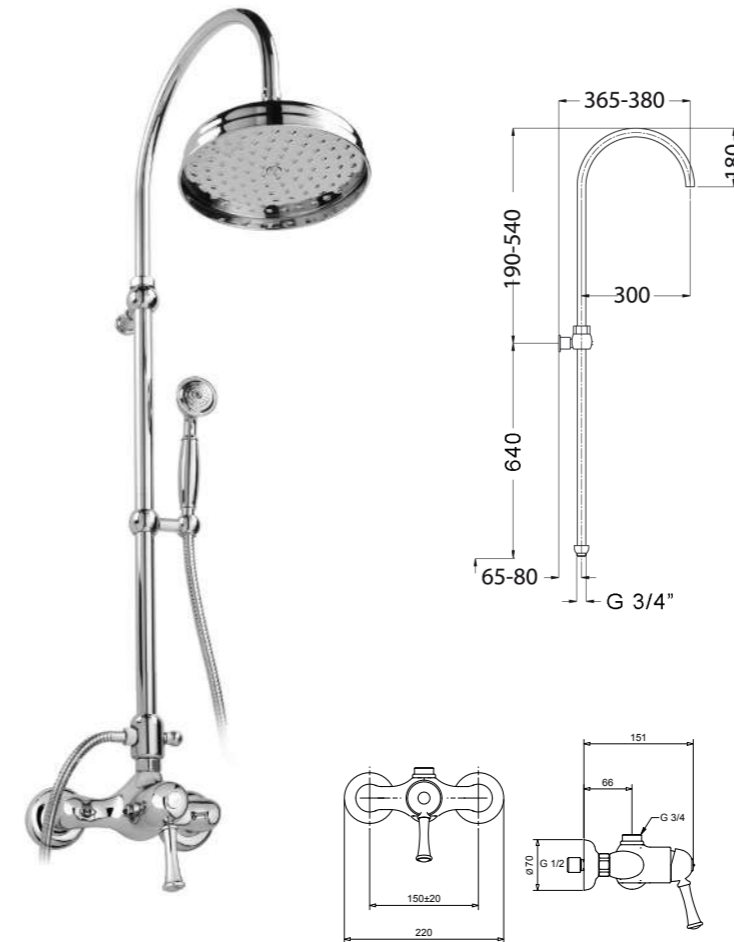

RB6498N/20

RB6498N/30

RB6438

Monocomando doccia esterno 1/2"
External shower mixer 1/2"

CR	Cromo - Chrome
BR	Bronzo - Bronze
NS	Nichel Spazz. - Brushed Nichel
OR	Oro - Gold

RB6436/C20 - RB6436/C30

Colonna doccia completa con soffione Ø 200/300 mm
Complete shower alves with big shower Ø 200/300 mm