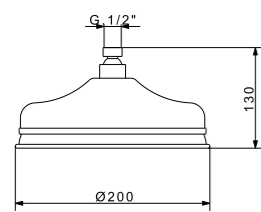

RN847/C20 - RN847/C30

RN847/C20