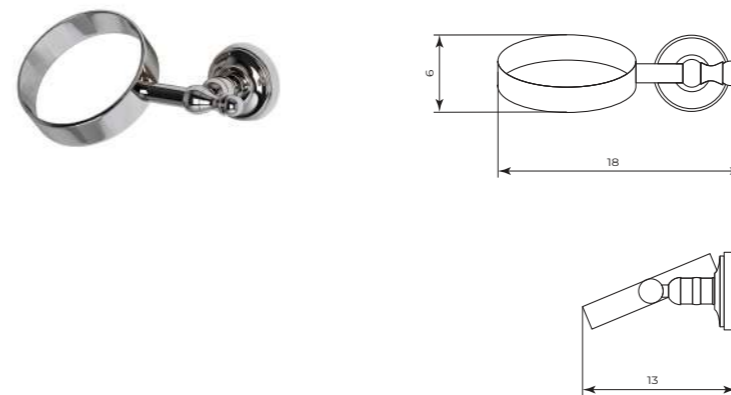

MTAL024

Porta asciugacapelli
Hair dryer holder

CR	Cromo - Chrome
BM	Nero Opaco - Matt Black
WM	Bianco Opaco - Matt White
BR	Bronzo - Bronze
NS	Nichel Spazz. - Brushed Nichel
OR	Oro - Gold
LU	Luxury - Antique Gold
RA	Rame - Copper
OS	Oro Spazzolato - Brushed Gold