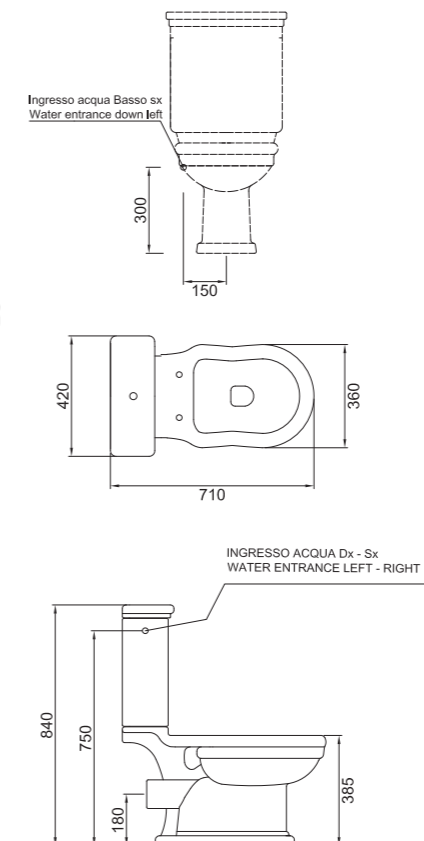

PHCA00 + PHCA10 + PHCA51