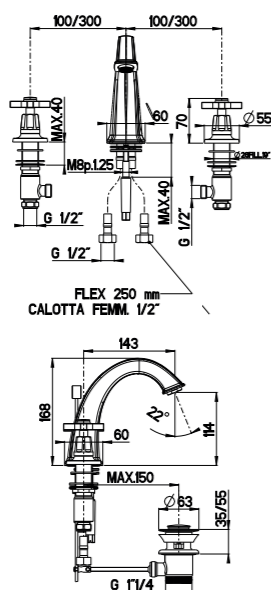

RN912

**Batteria 3 fori lavabo
(scarico automatico 1 1/4 con flex)**
3 tap hole basin mixer
(pop-up 1 1/4 and flex)

CR	Cromo - Chrome
BR	Bronzo - Bronze
NS	Nichel Spazz. - Brushed Nichel
OR	Oro - Gold
LU	Luxury - Antique Gold
RA	Rame - Copper
OS	Oro Spazz. - Brushed Gold