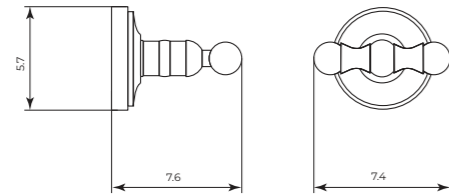

MTAL012

Appendiabito Hook

CR	Cromo - Chrome
BM	Nero Opaco - Matt Black
WM	Bianco Opaco - Matt White
BR	Bronzo - Bronze
NS	Nichel Spazz. - Brushed Nichel
OR	Oro - Gold
LU	Luxury - Antique Gold
RA	Rame - Copper
OS	Oro Spazzolato - Brushed Gold