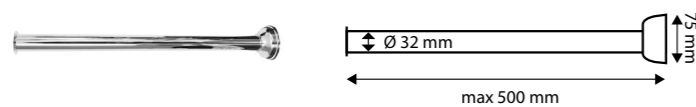

Terminale a parete

Wall terminal

CR	Cromo - Chrome
BM	Nero Opaco - Matt Black
WM	Bianco Opaco - Matt White
BR	Bronzo - Bronze
NS	Nichel Spazz. - Brushed Nichel
OR	Oro - Gold
LU	Luxury - Antique Gold
RA	Rame - Copper
OS	Oro Spazzolato - Brushed Gold