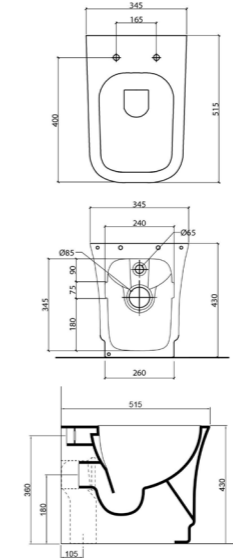

PLOK01

Wc sospeso (copriwc escluso)
Wall hung wc (toilet seat not included)

Bianco lucido - Glossy white
MATT Bianco opaco - Matt white

Senza brida
Rimless

PLOK11

Wc filo parete (copriwc escluso)
Back to wall wc (toilet seat not included)