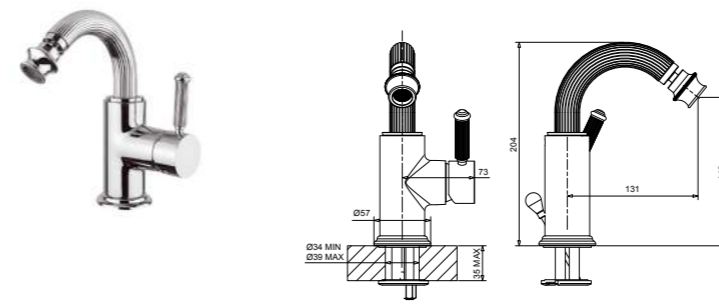

RB8523

Monocomando bidet
(scarico automatico 1" 1/4 con flex)
Single hole bidet mixer
(pop-up 1" 1/4 with flex)

CR	Cromo - Chrome
BR	Bronzo - Bronze
NS	Nichel Spazz. - Brushed Nichel
OR	Oro - Gold