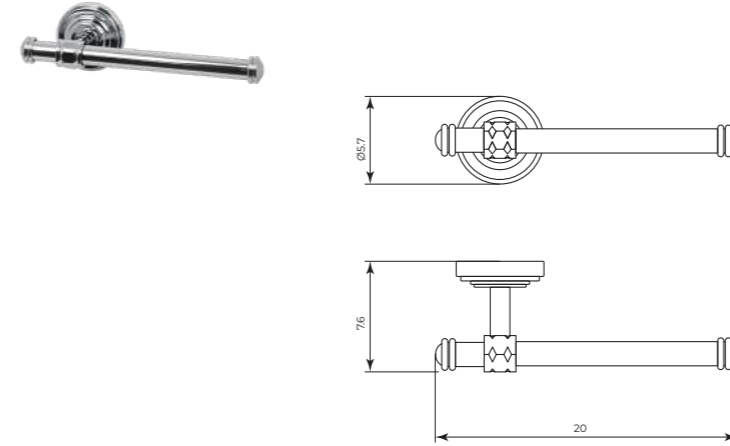

Portarotolo
Toilet roll holder

CR	Cromo - Chrome
BM	Nero Opaco - Matt Black
WM	Bianco Opaco - Matt White
BR	Bronzo - Bronze
NS	Nichel Spazz. - Brushed Nichel
OR	Oro - Gold
LU	Luxury - Antique Gold
RA	Rame - Copper
OS	Oro Spazzolato - Brushed Gold