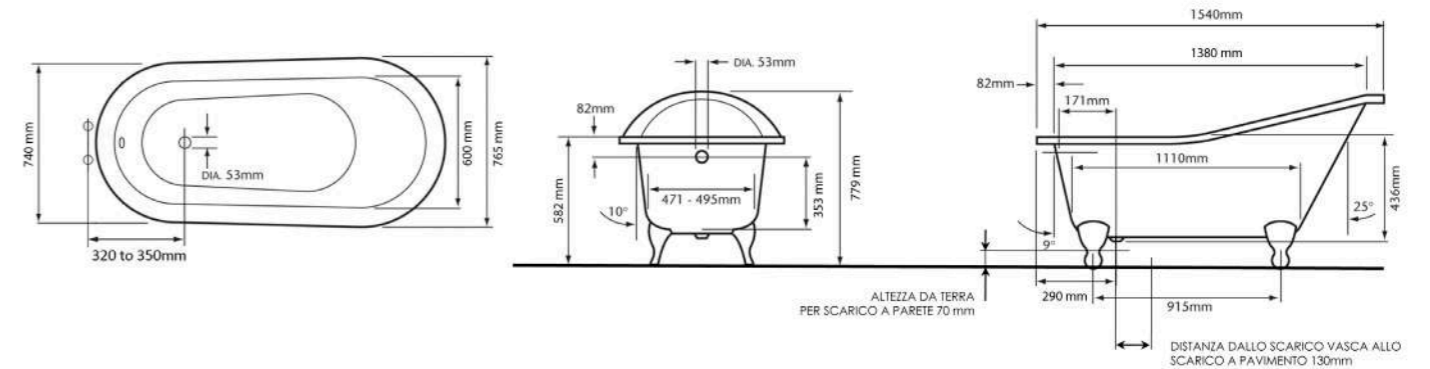

VRG1920
154×76,5×77,9

VRG1925
170×76×79,5

DUAL 154 VRG1913 DUAL 170 VRG1915

VRG1913 - VRG1915
Peso - Weight 150 - 165 kg
Vol. 170 lt - 190 lt

Vasca in ghisa (piedi esclusi)
Cast iron bathtub (feet not included)