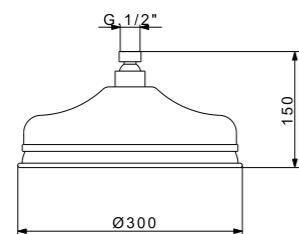

RN547/C20 - RN547/C30

RN547/C20

RN547/C30

Colonna doccia completa con soffione Ø 200/300 mm
Complete shower mixer with big shower Ø 200/300 mm

RN547 + RG3174 + RG2000 + RG821B + RG10615

CR	Cromo - Chrome
BR	Bronzo - Bronze
NS	Nichel Spazz. - Brushed Nickel
OR	Oro - Gold
LU	Luxury - Antique Gold
RA	Rame - Copper
OS	Oro Spazzolato - Brushed Gold