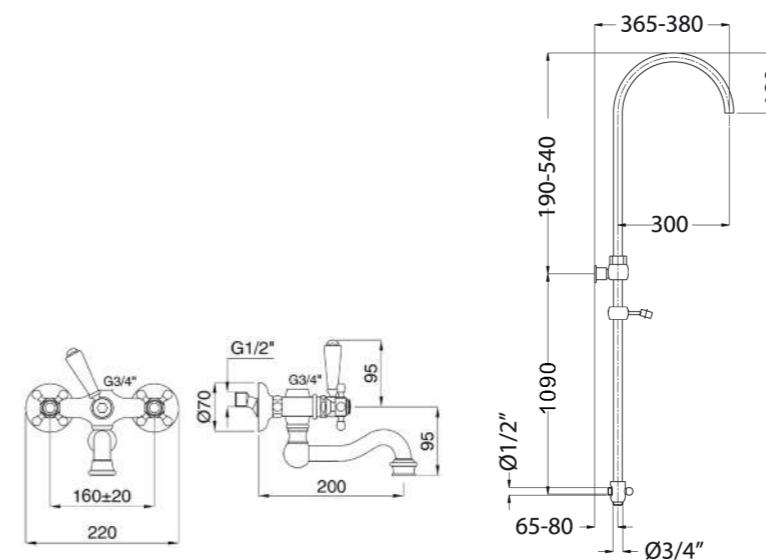

RN8300D + RG3175 + RG2000 + RG821B + RG10615

CR	Cromo - Chrome
BM	Nero Opaco - Matt Black
BR	Bronzo - Bronze
NS	Nichel Spazz. - Brushed Nickel
OR	Oro - Gold
LU	Luxury - Antique Gold
RA	Rame - Copper
OS	Oro Spazzolato - Brushed Gold

RN8300D + RG3175 + RG3000 + RG821B + RG10615

CR	Cromo - Chrome
BR	Bronzo - Bronze
NS	Nichel Spazz. - Brushed Nickel
OR	Oro - Gold
LU	Luxury - Antique Gold
RA	Rame - Copper
OS	Oro Spazzolato - Brushed Gold