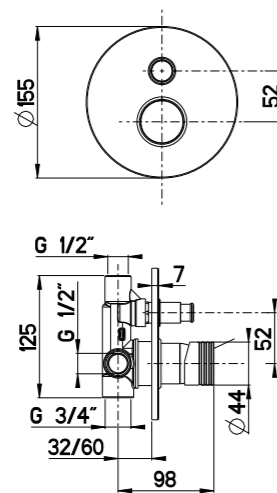

RN1172

**Monocomando doccia incasso con deviatore
(parti incasso incluse)**
Built-in shower mixer with diverter
(built-in parts included)

CR	Cromo - Chrome
BM	Nero Opaco - Matt Black
WM	Bianco Opaco - Matt White
BR	Bronzo - Bronze
NS	Nichel Spazz. - Brushed Nichel
OR	Oro - Gold
RA	Rame - Copper
OS	Oro Spazz. - Brushed Gold