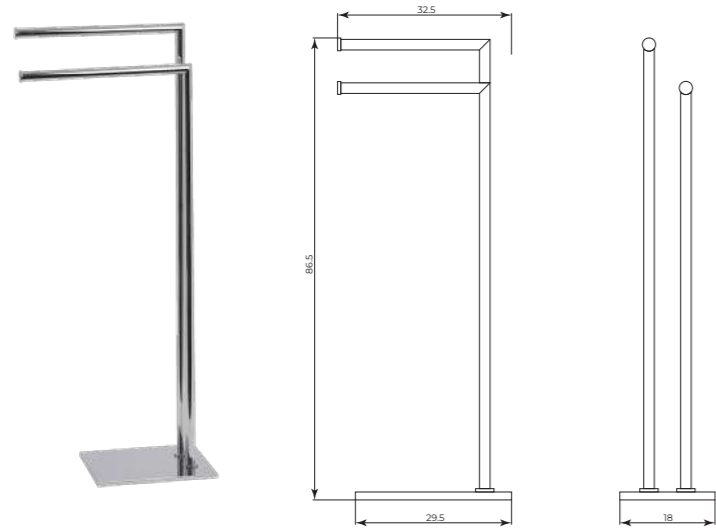

MTPT1102

Piantana a due braccia
Two arms stand

CR	Cromo - Chrome
BM	Nero Opaco - Matt Black
WM	Bianco Opaco - Matt White
BR	Bronzo - Bronze
NS	Nichel Spazz. - Brushed Nichel
OR	Oro - Gold
LU	Luxury - Antique Gold
RA	Rame - Copper
OS	Oro Spazzolato - Brushed Gold