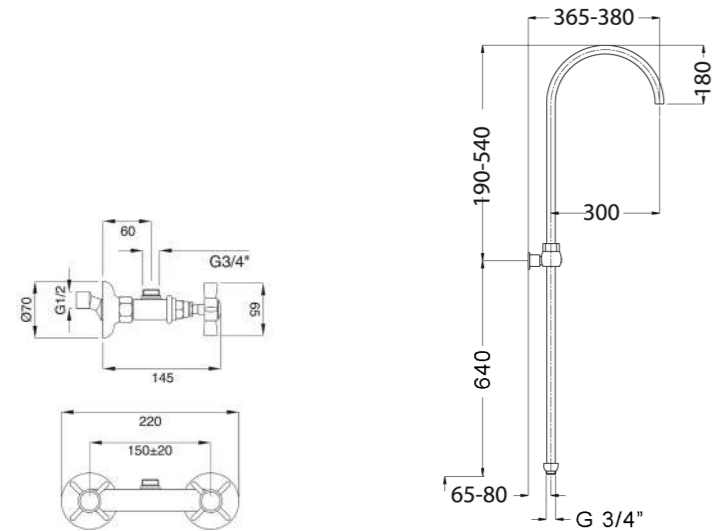

RN847/C20 - RN847/C30

Colonna doccia completa con soffione Ø 200/300 mm
Complete shower mixer with big shower Ø 200/300 mm

RN847 + RG3174 + RG2000 + RG821B + RG10615

CR	Cromo - Chrome
BR	Bronzo - Bronze
NS	Nichel Spazz. - Brushed Nickel
OR	Oro - Gold
LU	Luxury - Antique Gold
RA	Rame - Copper
OS	Oro Spazzolato - Brushed Gold

RN847 + RG3174 + RG3000 + RG821B + RG10615

CR	Cromo - Chrome
BR	Bronzo - Bronze
NS	Nichel Spazz. - Brushed Nickel
OR	Oro - Gold
LU	Luxury - Antique Gold
RA	Rame - Copper
OS	Oro Spazzolato - Brushed Gold

RN846

Gruppo doccia esterno 1/2"
Exposed shower mixer 1/2"

CR	Cromo - Chrome
BR	Bronzo - Bronze
NS	Nichel Spazz. - Brushed Nickel
OR	Oro - Gold
LU	Luxury - Antique Gold
RA	Rame - Copper
OS	Oro Spazzolato - Brushed Gold

RN19216

Sovraprezzo leva bianca (cad.)
Add to price white handle (each)

RN19536

Sovraprezzo leva nera (cad.)
Add to price black handle (each)