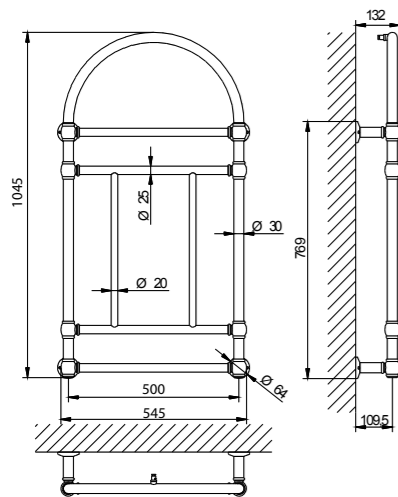

ATLANTA TBAT00 - TBAT05

W Idraulico
W Δt 50° CR/BR/NS/OR - 295
W Δt 50° LC - 413

W Elettrico
W Δt 50° CR/BR/NS/OR - 300
W Δt 50° LC - 400

Scaldasalviette idraulico (valvole escluse)
Idraulic heated towel rail (valves not included)

TBAT00

CR	Cromo - Chrome
LC*	Laccata - Laquered
BR	Bronzo - Bronze
NS	Nichel Spazz. - Brushed Nichel
OR	Oro - Gold

La fornitura comprende: scaldasalviette, kit fissaggio a parete, valvola sfogo e tappo di chiusura. La fornitura non comprende: kit valvola detentore e kit copritubo.

The supply includes: towel warmer, wall fixing kit, vent valve and closing cap. The supply doesn't include: valves kit and hose cover kit.

Scaldasalviette elettrico
Electric heated towel rail

TBAT05

CR	Cromo - Chrome
LC*	Laccata - Laquered
BR	Bronzo - Bronze
NS	Nichel Spazz. - Brushed Nichel
OR	Oro - Gold

*Fanno parte della finitura LC le seguenti finiture:
The following colors are part of the LC finish

Lucido - Glossy	Opaco - Matt
RAL 9016, RAL 1013, RAL 7004, RAL 8017	RAL 9003, RAL 9005, RAL 1013, RAL 7032, RAL 1019, RAL 7047, RAL 7024, RAL 7022