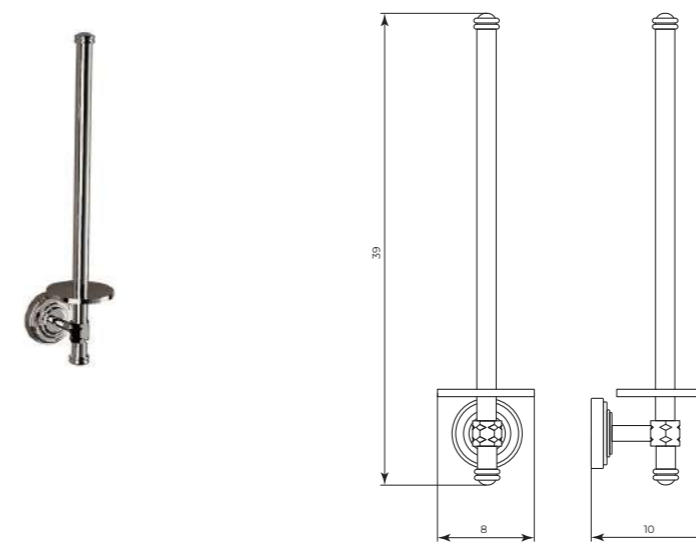

MTGM278

Portarotolo di scorta
Toilet roll stock holder

CR	Cromo - Chrome
BM	Nero Opaco - Matt Black
WM	Bianco Opaco - Matt White
BR	Bronzo - Bronze
NS	Nichel Spazz. - Brushed Nichel
OR	Oro - Gold
LU	Luxury - Antique Gold
RA	Rame - Copper
OS	Oro Spazzolato - Brushed Gold