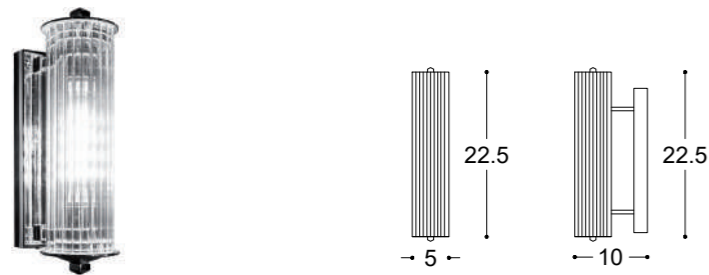

Lampada (lampadina a LED e viti di fissaggio incluse)
Lamp (LED bulb and fixing screw included)

VINTAGE - APAM60

LED - R7S - IP30 - 8 Watt - 220 Volt

APAM60

CR	Cromo - Chrome
BR	Bronzo - Bronze
NS	Nichel Spazz. - Brushed Nichel
OR	Oro - Gold
LU	Luxury - Antique Gold
RA	Rame - Copper
OS	Oro Spazzolato - Brushed Gold