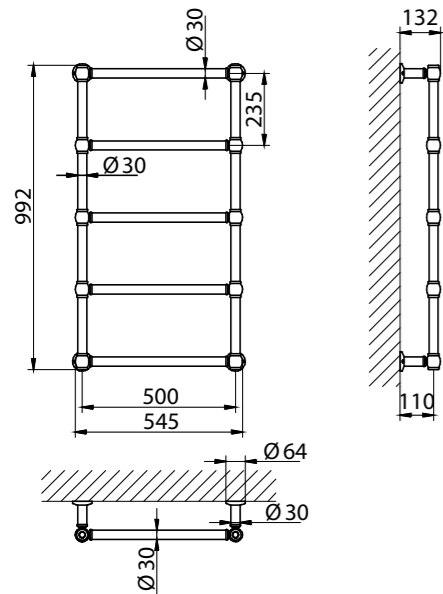

MEMPHIS 3 TBMP03 - TBMP08

W Idraulico
W Δt 50° CR/BR/NS/OR - 290
W Δt 50° LC - 406

W Elettrico
W Δt 50° CR/BR/NS/OR - 300
W Δt 50° LC - 400

Scaldasalviette idraulico (valvole escluse)
Idraulic heated towel rail (valves not included)

TBMP03

CR	Cromo - Chrome
LC*	Laccata - Laquered
BR	Bronzo - Bronze
NS	Nichel Spazz. - Brushed Nichel
OR	Oro - Gold

La fornitura comprende: scaldasalviette, kit fissaggio a parete, valvola sfogo e tappo di chiusura. La fornitura non comprende: kit valvola detentore e kit copritubo.

The supply includes: towel warmer, wall fixing kit, vent valve and closing cap. The supply doesn't include: valves kit and hose cover kit.

Scaldasalviette elettrico
Electric heated towel rail

TBMP08

CR	Cromo - Chrome
LC*	Laccata - Laquered
BR	Bronzo - Bronze
NS	Nichel Spazz. - Brushed Nichel
OR	Oro - Gold

La fornitura comprende: scaldasalviette, kit fissaggio a parete, valvola sfogo e tappo di chiusura, cavo elettrico (dx o sx). La fornitura non comprende: copriresistenza e termostato digitale.

The supply includes: towel warmer, wall fixing kit, vent valve and closing cap and electrical cable. The supply doesn't include: resistor cover and digital thermostat.

*Fanno parte della finitura LC le seguenti finiture:
The following colors are part of the LC finish

Lucido - Glossy	Opaco - Matt
RAL 9016, RAL 1013, RAL 7004, RAL 8017	RAL 9003, RAL 9005, RAL 1013, RAL 7032, RAL 1019, RAL 7047, RAL 7024, RAL 7022