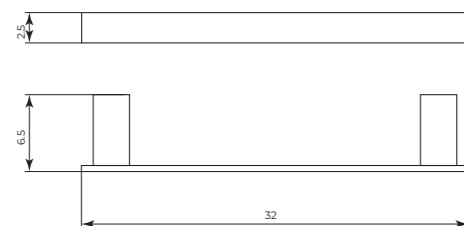

Portasalviette
Towel holder

CR	Cromo - Chrome
BM	Nero Opaco - Matt Black
WM	Bianco Opaco - Matt White
BR	Bronzo - Bronze
NS	Nichel Spazz. - Brushed Nichel
OR	Oro - Gold
LU	Luxury - Antique Gold
RA	Rame - Copper
OS	Oro Spazzolato - Brushed Gold