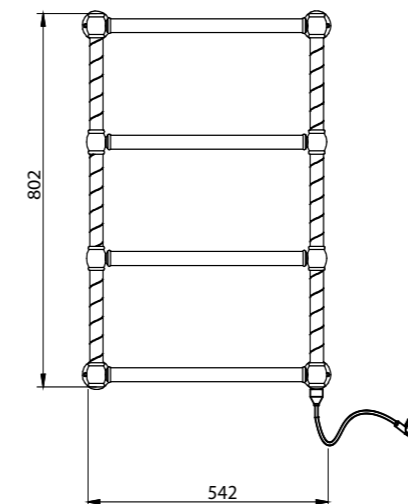

Scaldasalviette elettrico
Electric heated towel rail

TBDL05

CR	Cromo - Chrome
LC*	Laccata - Laquered
BR	Bronzo - Bronze
NS	Nichel Spazz. - Brushed Nichel
OR	Oro - Gold

La fornitura comprende: scaldasalviette, kit fissaggio a parete, valvola sfogo e tappo di chiusura, cavo elettrico (dx o sx). La fornitura non comprende: copriresistenza e termostato digitale.

The supply includes: towel warmer, wall fixing kit, vent valve and closing cap and electrical cable. The supply doesn't include: resistor cover and digital thermostat.

*Fanno parte della finitura LC le seguenti finiture:
The following colors are part of the LC finish

Lucido - Glossy	Opaco - Matt
RAL 9016, RAL 1013, RAL 7004, RAL 8017	RAL 9003, RAL 9005, RAL 1013, RAL 7032, RAL 1019, RAL 7047, RAL 7024, RAL 7022