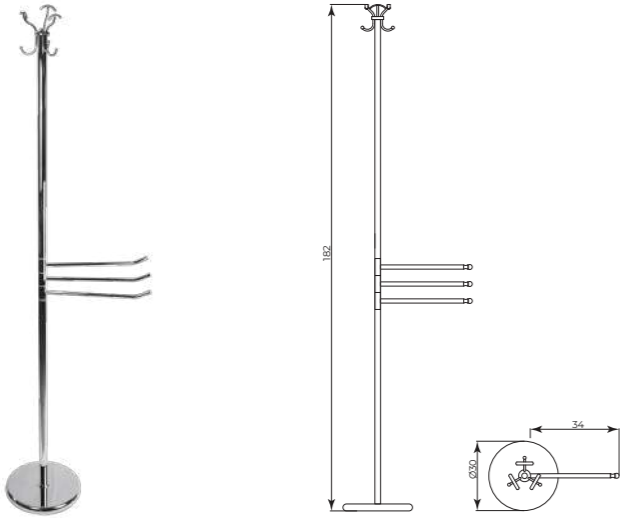

MTPT2107

Piantana a tre bracci con appendiabito
Three arm stand with hanger

CR	Cromo - Chrome
BM	Nero Opaco - Matt Black
WM	Bianco Opaco - Matt White
BR	Bronzo - Bronze
NS	Nichel Spazz. - Brushed Nichel
OR	Oro - Gold
LU	Luxury - Antique Gold
RA	Rame - Copper
OS	Oro Spazzolato - Brushed Gold