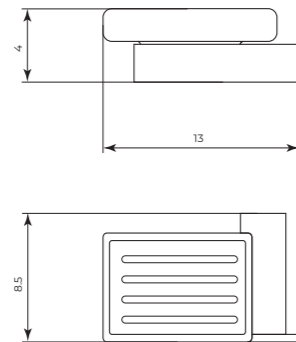

MTEP461

Portasapone in ceramica
Soap dish

CR	Cromo - Chrome
BM	Nero Opaco - Matt Black
WM	Bianco Opaco - Matt White
BR	Bronzo - Bronze
NS	Nichel Spazz. - Brushed Nichel
OR	Oro - Gold
LU	Luxury - Antique Gold
RA	Rame - Copper
OS	Oro Spazzolato - Brushed Gold