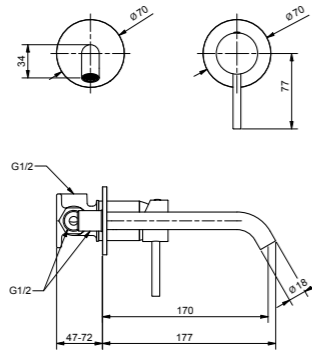

RB5745SC

**Monocomando lavabo a parete
(clic clac e parti incasso incluse)**
Wall wash basin mixer
(clic clac and built-in parts included)

CR	Cromo - Chrome
BM	Nero Opaco - Black Matt
WM	Bianco Opaco - White Matt
BR	Bronzo - Bronze
NS	Nichel Spazz. - Brushed Nichel
OR	Oro - Gold
OS	Oro Spazz. - Brushed Gold