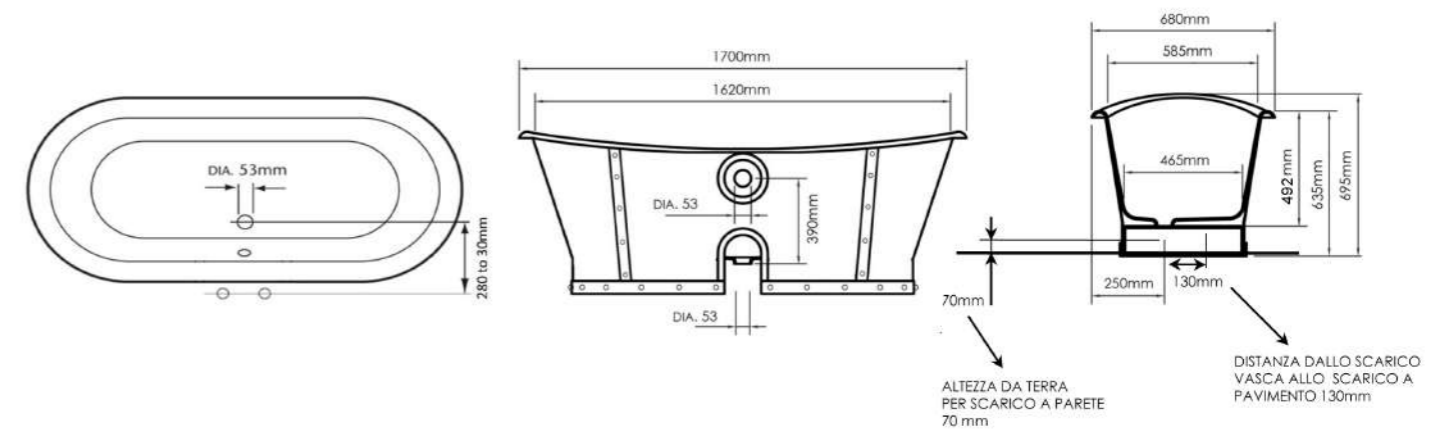

VRG1970

BI	Bianca - White
LC	Laccato - Lacquered RAL/NCS
LF	Foglia - Leaf
DC	Decorata - Decorated

Attenzione. Le finiture vengono sempre realizzate solo esternamente.
Attention. The finishes are always made externally only.
Colonna di scarico e terminale esclusi (p. 266).
Excluded external bath tube waste with overflow (p. 266).

VRG1970
170×68×69,5