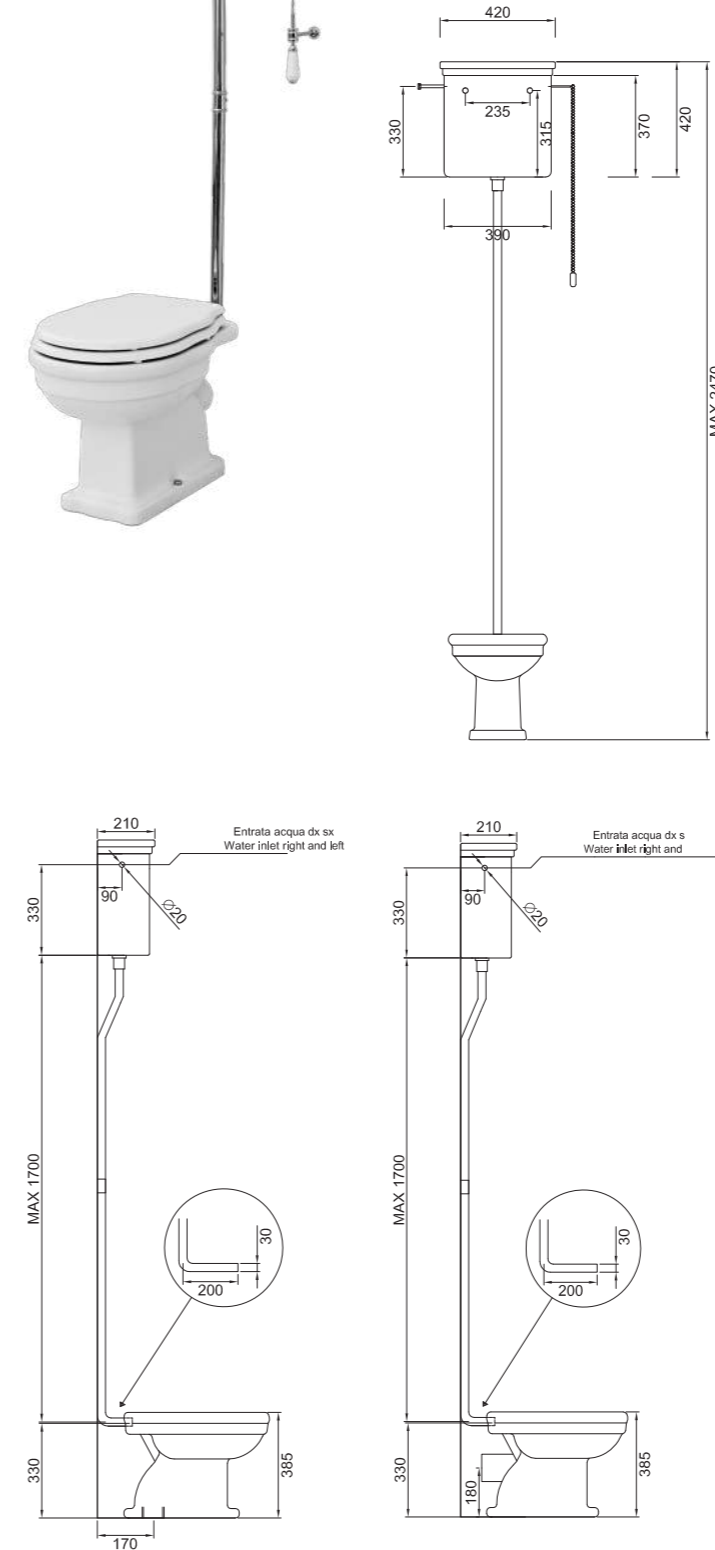

Wc a terra con scarico (copriwc escluso)
Floor wc with waste (toilet seat not included)

W	Scarico a parete - Wall drain
F	Scarico a pavimento - Floor drain

Cassetta alta (meccanismi inclusi)
High level cistern (fittings included)

Flush pack per cassetta alta (tubo e leva)
Low level flush pack (pipe and handle)

CR	Cromo - Chrome
BR	Bronzo - Bronze
NS	Nichel Spazz. - Brushed Nichel
OR	Oro - Gold
LU	Luxury - Antique Gold
RA	Rame - Copper
OS	Oro Spazzolato - Brushed Gold

Senza brida
Rimless