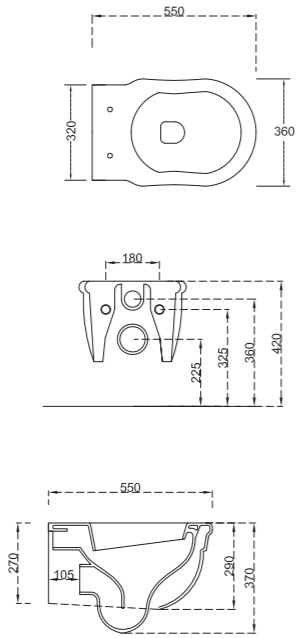

PHCA01

Wc sospeso (copriwc escluso)
Wall hung wc (toilet seat not included)