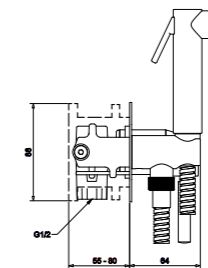

RB2266

Monocomando bidet con doccia a pulsante
Wall bidet mixer with shut off

CR	Cromo - Chrome
BM	Nero Opaco - Matt Black
BR	Bronzo - Bronze
NS	Nichel Spazz. - Brushed Nichel
OS	Oro Spazzolato - Brushed Gold