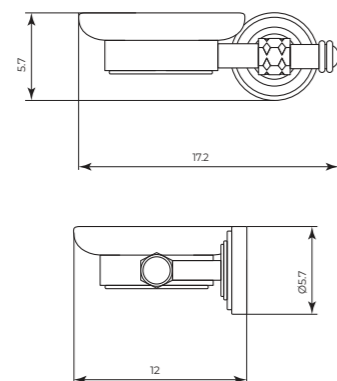

MTGM261C

Portasapone in ceramica
Soap Dish

CR	Cromo - Chrome
BM	Nero Opaco - Matt Black
WM	Bianco Opaco - Matt White
BR	Bronzo - Bronze
NS	Nichel Spazz. - Brushed Nichel
OR	Oro - Gold
LU	Luxury - Antique Gold
RA	Rame - Copper
OS	Oro Spazzolato - Brushed Gold