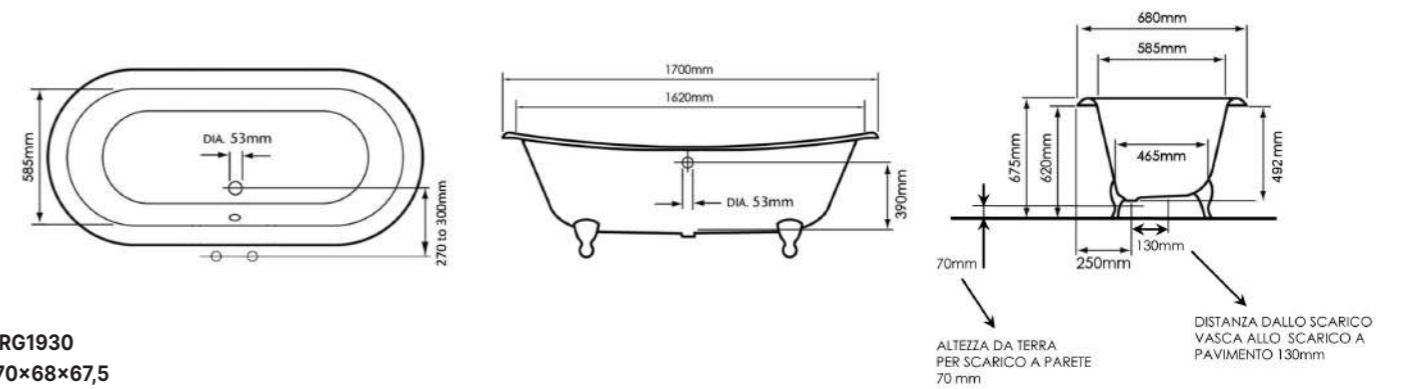

VRG20

CR	Cromo - Chrome
BI	Bianco - White
LC	Laccato - Lacquered RAL/NCS
BR	Bronzo - Bronze
NS	Nichel Spazz. - Brushed Nichel
OR	Oro - Gold
LU	Luxury - Antique Gold
RA	Rame - Copper
OS	Oro Spazzolato - Brushed Gold