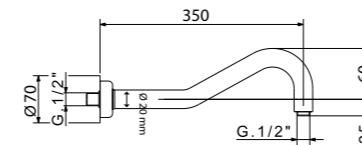

RN520/20 - RN520/30

RN520/20