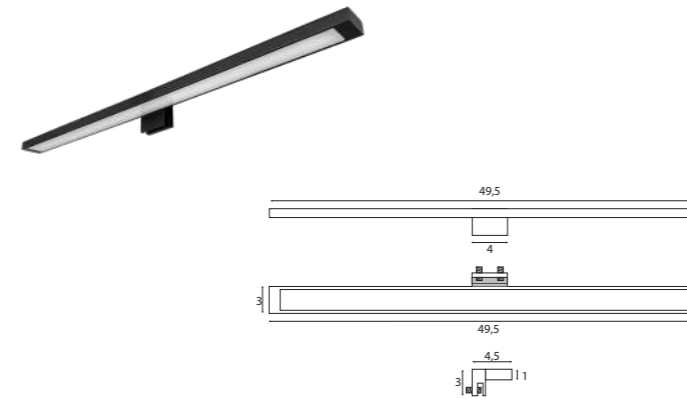

LEGGIO - LEGGIO32

LED - IP44 - 7 Watt - 220 Volt - 3000 K

LEGGIO32

CR	Cromo - Chrome
BR	Bronzo - Bronze
OR	Oro - Gold

Lampada con fissaggio a parete
(viti di fissaggio, striscia LED e trasformatore inclusi)
Lamp with wall fixing
(fixing screws, LED strip and transformer included)

MINIMA - BALL1

E14 - 28 Watt - 220 Volt

BALL1

BM	Nero Opaco - Matt Black

Lampada a parete
(viti di fissaggio incluse, lampadina esclusa).
Lamp
(fixing screw included, bulb excluded).

MINIMA - LED1

LED - IP44 - 12 Watt - 220 Volt / 50 Hz

LED1

Lampada con fissaggio a cornice
(viti di fissaggio, striscia LED e trasformatore inclusi)
Lamp with frame fixing
(fixing screws, LED strip and transformer included)

MINIMA - LIGHTHOUSE

Led - IP40 - 8 Watt - 24 Volt - 3000 K

LIGHTHOUSE

BM	Nero Opaco - Matt Black
NS	Nichel Spazz. - Brushed Nichel
OS	Oro Spazzolato - Brushed Gold

Lampada con fissaggio a parete
(viti di fissaggio, striscia LED e trasformatore inclusi)
Lamp with wall fixing
(fixing screws, LED strip and transformer included)

MINIMA - LUMIA

LED - 9 Watt - 24 Volt - 3000 K

LUMIA

BM	Nero Opaco - Matt Black

Lampada con fissaggi con attacco specchio filo lucido
(viti di fissaggio, striscia LED e trasformatore inclusi)
Lamp with frame fixing
(fixing screws, LED strip and transformer included)

ELEGANCE - APAM50

E27 - 35 Watt - 220 Volt

APAM50

CR	Cromo - Chrome
BR	Bronzo - Bronze
NS	Nichel Spazz. - Brushed Nichel
OR	Oro - Gold
LU	Luxury - Antique Gold
RA	Rame - Copper
OS	Oro Spazzolato - Brushed Gold

Applique da appoggio con coprilume bianco incluso
(viti di fissaggio incluse, lampadina esclusa).
Applique with cover light with white cover light included
(fixing screw included, bulb excluded).