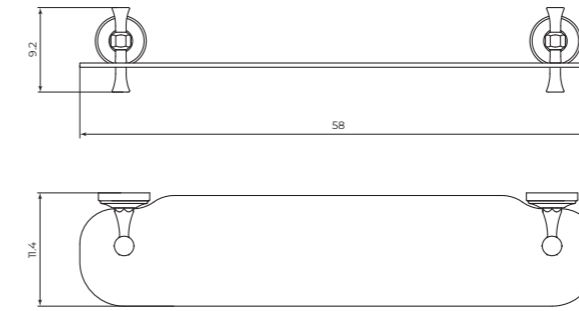

MTBED154

Mensola in cristallo satinato
Satin crystal shelf

CR	Cromo - Chrome
BM	Nero Opaco - Matt Black
WM	Bianco Opaco - Matt White
BR	Bronzo - Bronze
NS	Nichel Spazz. - Brushed Nichel
OR	Oro - Gold
LU	Luxury - Antique Gold
RA	Rame - Copper
OS	Oro Spazzolato - Brushed Gold

MTBED154R