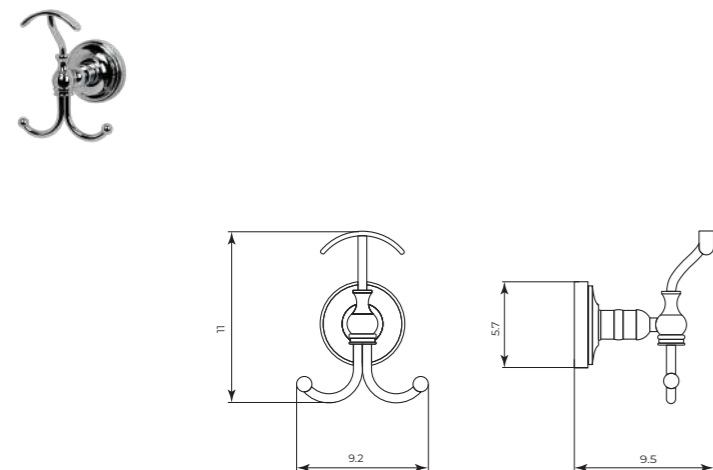

MTAL032

Appendiabito
Hook

CR	Cromo - Chrome
BM	Nero Opaco - Matt Black
WM	Bianco Opaco - Matt White
BR	Bronzo - Bronze
NS	Nichel Spazz. - Brushed Nichel
OR	Oro - Gold
LU	Luxury - Antique Gold
RA	Rame - Copper
OS	Oro Spazzolato - Brushed Gold