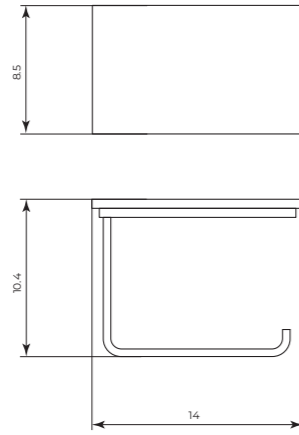

Omega

MTOM008

Pianetto in corian con portarotolo cm14
Corian surface with toilet roll holder

CR	Cromo - Chrome
BM	Nero Opaco - Matt Black
WM	Bianco Opaco - Matt White
BR	Bronzo - Bronze
NS	Nichel Spazz. - Brushed Nichel
OR	Oro - Gold
LU	Luxury - Antique Gold
RA	Rame - Copper
OS	Oro Spazzolato - Brushed Gold