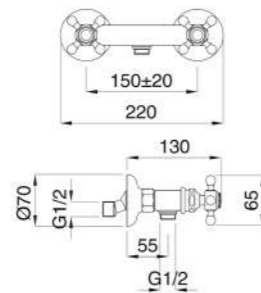

RN8346

Gruppo doccia esterno 1/2"

Exposed shower mixer 1/2"

CR	Cromo - Chrome
BR	Bronzo - Bronze
NS	Nichel Spazz. - Brushed Nichel
OR	Oro - Gold
LU	Luxury - Antique Gold
RA	Rame - Copper
OS	Oro Spazzolato - Brushed Gold