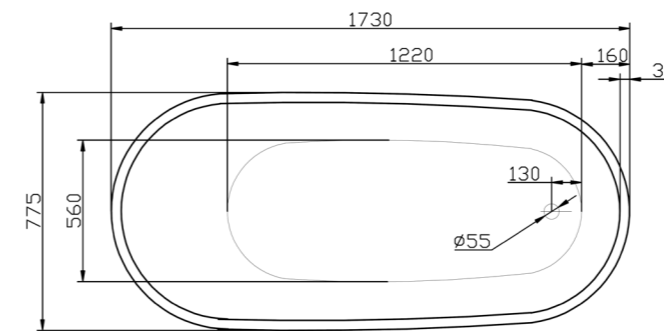

VTA2000
173×77,5×83