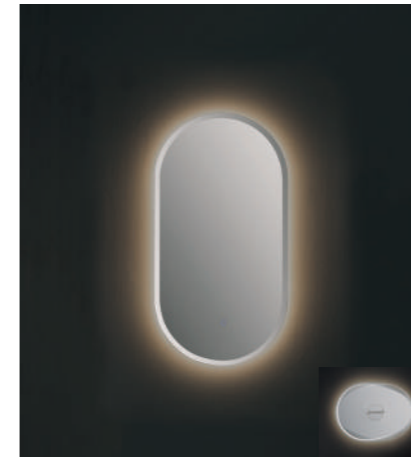

QUAKKO

70×100 cm

Specchio bisellato retroilluminato con sensor touch dimmerabile per accensione LED (2700K)
Backlit bevelled mirror with dimmable sensor touch for LED switching on (2700K)

LOBBY

50×95 cm

Specchio bisellato retroilluminato con sensor touch dimmerabile per accensione LED (2700K)
Backlit bevelled mirror with dimmable sensor touch for LED switching on (2700K)