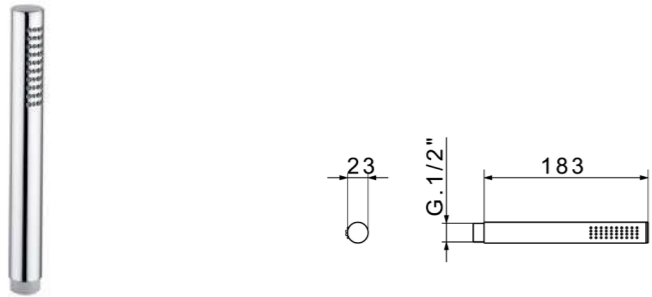

RG138

Doccetta (con ugelli anticalcare)
Handshower (with anti-limescale nozzles)

CR	Cromo - Chrome
BM	Nero Opaco - Matt Black
WM	Bianco Opaco - Matt White
BR	Bronzo - Bronze
NS	Nichel Spazz. - Brushed Nichel
OR	Oro - Gold
LU	Luxury - Antique Gold
RA	Rame - Copper
OS	Oro Spazzolato - Brushed Gold