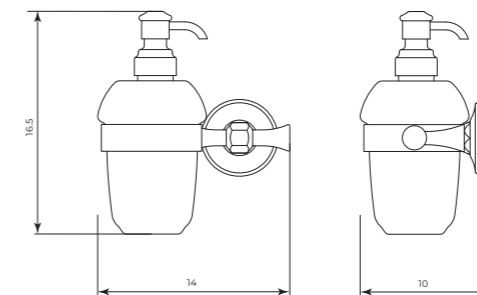

Portadispenser in ceramica
Liquid soap dispenser

CR	Cromo - Chrome
BM	Nero Opaco - Matt Black
WM	Bianco Opaco - Matt White
BR	Bronzo - Bronze
NS	Nichel Spazz. - Brushed Nichel
OR	Oro - Gold
LU	Luxury - Antique Gold
RA	Rame - Copper
OS	Oro Spazzolato - Brushed Gold