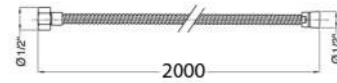

RG10620

Flessibile in ottone cm 200
Flexible hose in brass cm 200

CR	Cromo - Chrome
BM	Nero Opaco - Matt Black
WM	Bianco Opaco - Matt White
BR	Bronzo - Bronze
NS	Nichel Spazz. - Brushed Nichel
OR	Oro - Gold
LU	Luxury - Antique Gold
RA	Rame - Copper
OS	Oro Spazzolato - Brushed Gold