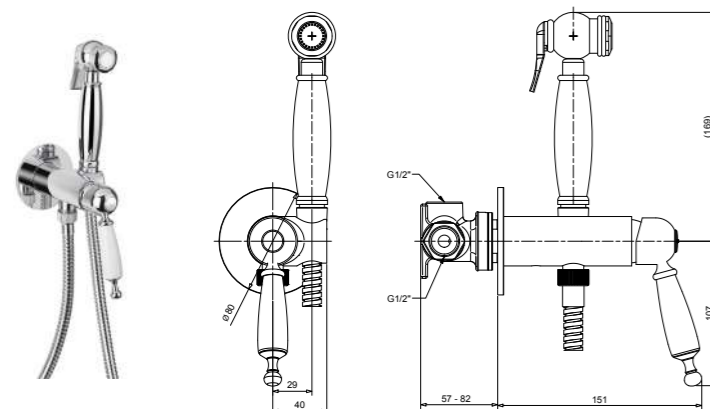

Monocomando wc/bidet con doccetta a pulsante (parti incasso incluse)

Wc/bidet mixer valve with douche handset
(built-in parts included)

CR	Cromo - Chrome
BM	Nero Opaco - Matt Black
BR	Bronzo - Bronze
NS	Nichel Spazz. - Brushed Nichel
OR	Oro - Gold
RA	Rame - Copper