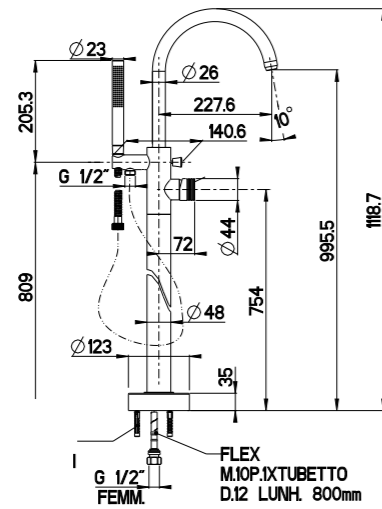

RN1160

**Monocomando vasca a pavimento
(a libera installazione senza incasso)**
Floor standing single lever bath mixer
(free installation, without built-in)

CR	Cromo - Chrome
BM	Nero Opaco - Matt Black
WM	Bianco Opaco - Matt White
BR	Bronzo - Bronze
NS	Nichel Spazz. - Brushed Nichel
OR	Oro - Gold
RA	Rame - Copper
OS	Oro Spazzolato - Brushed Gold

RN1130