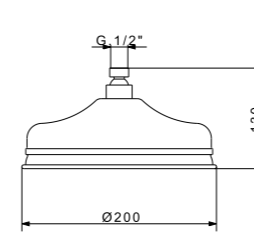

Gruppo doccia incasso con soffione Ø 200/300 mm
(parti incasso incluse)

Built-in shower mixer with shower Ø 200/300 mm
(built-in parts included)

RN8366 + RN8360 (x2) + RG319 + RG2000 +
RG821B + RG10615 + RG160G

CR	Cromo - Chrome
BR	Bronzo - Bronze
NS	Nichel Spazz. - Brushed Nickel
OR	Oro - Gold
LU	Luxury - Antique Gold
RA	Rame - Copper
OS	Oro Spazzolato - Brushed Gold

RN8366 + RN8360 (x2) + RG319 + RG3000 +
RG821B + RG10615 + RG160G

CR	Cromo - Chrome
BR	Bronzo - Bronze
NS	Nichel Spazz. - Brushed Nickel
OR	Oro - Gold
LU	Luxury - Antique Gold
RA	Rame - Copper
OS	Oro Spazzolato - Brushed Gold

RN8320/20