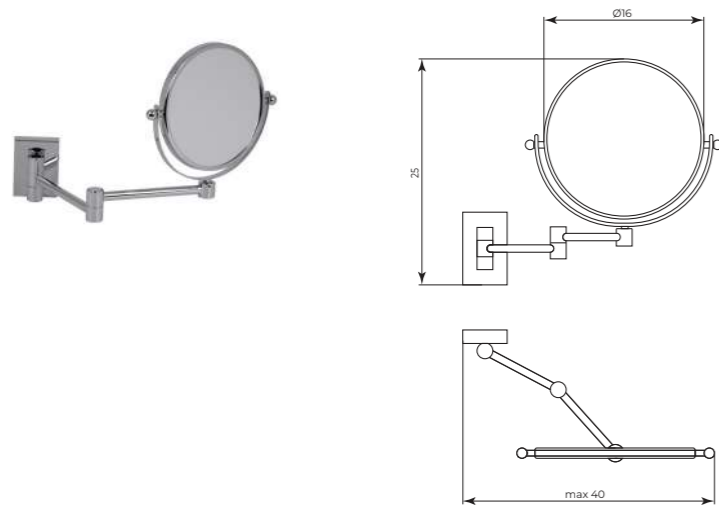

MTSP1400

Specchio ingranditore 3x
Magnifying mirror 3x

CR	Cromo - Chrome
BM	Nero Opaco - Matt Black
WM	Bianco Opaco - Matt White
BR	Bronzo - Bronze
NS	Nichel Spazz. - Brushed Nichel
OR	Oro - Gold
LU	Luxury - Antique Gold
RA	Rame - Copper
OS	Oro Spazzolato - Brushed Gold