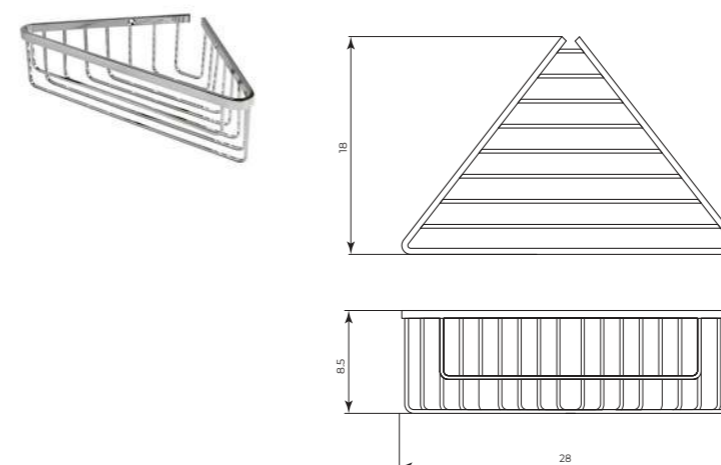

MTGR1250

Griglia doccia portaoggetti
Shower rack

CR	Cromo - Chrome
BM	Nero Opaco - Matt Black
WM	Bianco Opaco - Matt White
BR	Bronzo - Bronze
NS	Nichel Spazz. - Brushed Nichel
OR	Oro - Gold
LU	Luxury - Antique Gold
RA	Rame - Copper
OS	Oro Spazzolato - Brushed Gold