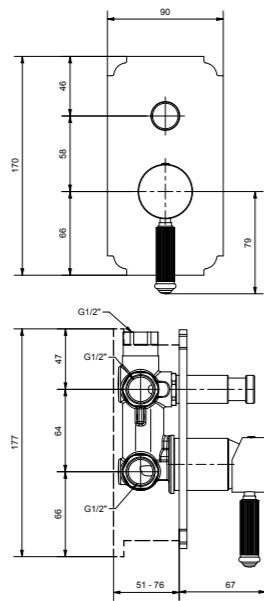

RB8572

Monocomando doccia incasso con deviatore
(parti incasso incluse)
Built-in shower mixer with diverter
(built-in parts included)

CR	Cromo - Chrome
BR	Bronzo - Bronze
NS	Nichel Spazz. - Brushed Nichel
OR	Oro - Gold