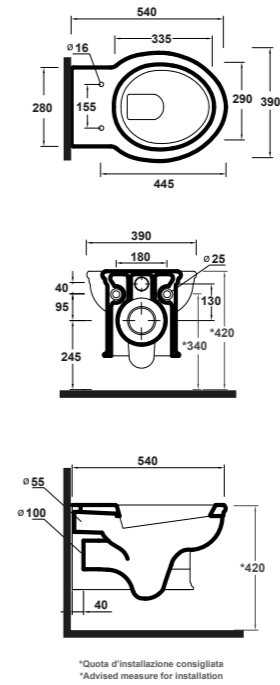

PODV01

Wc sospeso (copriwc escluso)
Wall hung wc (toilet seat not included)