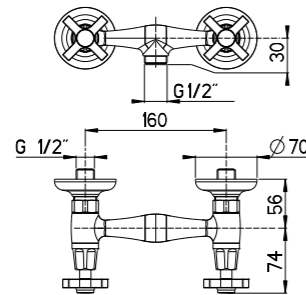

Gruppo doccia esterno 1/2"
Exposed shower mixer 1/2"

CR	Cromo - Chrome
BR	Bronzo - Bronze
NS	Nichel Spazz. - Brushed Nichel
OR	Oro - Gold
LU	Luxury - Antique Gold
RA	Rame - Copper
OS	Oro Spazz. - Brushed Gold