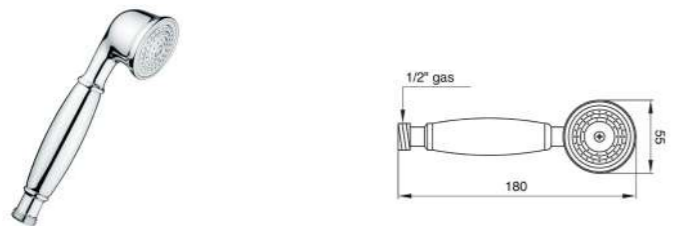

RG256

Doccetta
Handshower

CR	Cromo - Chrome
BR	Bronzo - Bronze
NS	Nichel Spazz. - Brushed Nichel
OR	Oro - Gold

RG821B

Doccetta
Handshower

CR	Cromo - Chrome
BM	Nero Opaco - Matt Black
BR	Bronzo - Bronze
NS	Nichel Spazz. - Brushed Nichel
OR	Oro - Gold
LU	Luxury - Antique Gold
RA	Rame - Copper
OS	Oro Spazzolato - Brushed Gold

RG821L

Doccetta
Handshower

CR	Cromo - Chrome
BM	Nero Opaco - Matt Black
BR	Bronzo - Bronze
NS	Nichel Spazz. - Brushed Nichel
OR	Oro - Gold
LU	Luxury - Antique Gold
RA	Rame - Copper
OS	Oro Spazzolato - Brushed Gold

RG821R

Doccetta
Handshower

CR	Cromo - Chrome
BR	Bronzo - Bronze
NS	Nichel Spazz. - Brushed Nichel
OR	Oro - Gold