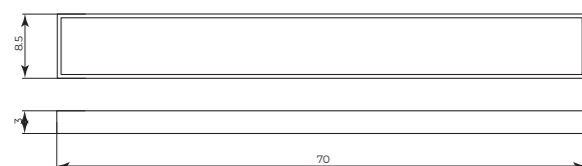

MTOM070

Portasalviette componibile
Modular towel holder

CR	Cromo - Chrome
BM	Nero Opaco - Matt Black
WM	Bianco Opaco - Matt White
BR	Bronzo - Bronze
NS	Nichel Spazz. - Brushed Nichel
OR	Oro - Gold
LU	Luxury - Antique Gold
RA	Rame - Copper
OS	Oro Spazzolato - Brushed Gold