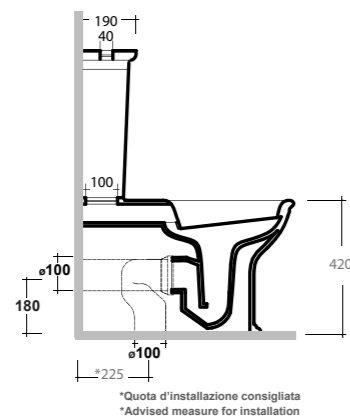

PODV14 + PODV50 + PODV20

Wc filo parete traslato con cassetta (copriwc escluso)
Back to wall wc with cistern (toilet seat not included)

Cassetta monoblocco (meccanismi inclusi)
Close coupled cistern (fittings included)

Flush pack per cassetta (pulsante e meccanismo)
Cistern flush pack (button and fittings)

CR	Cromo - Chrome
BR	Bronzo - Bronze
NS	Nichel Spazz. - Brushed Nichel
OR	Oro - Gold
LU	Luxury - Antique Gold
RA	Rame - Copper
OS	Oro Spazzolato - Brushed Gold