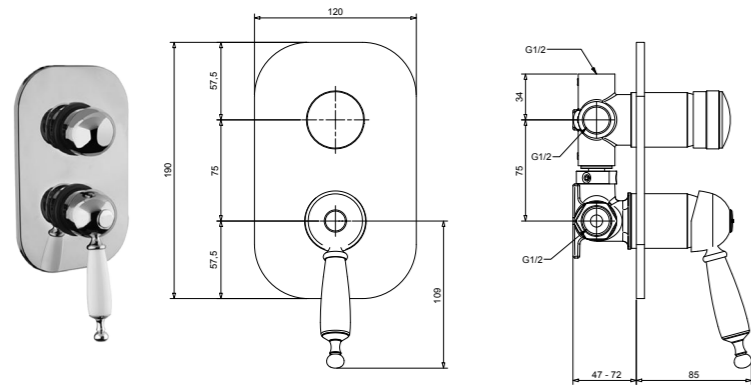

RB6331

Monocomando doccia incasso con deviatore 3 uscite (parti incasso incluse)

Built-in stop-shower mixer with 3 ways diverter
(built-in parts included)

CR	Cromo - Chrome
BM	Nero Opaco - Matt Black
BR	Bronzo - Bronze
NS	Nichel Spazz. - Brushed Nichel
OR	Oro - Gold
RA	Rame - Copper