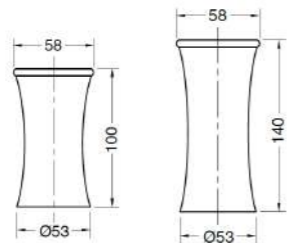

RB19186 - RB19191

Set prolunga 10 cm o 14 cm
Extended set 10 cm or 14 cm

CR	Cromo - Chrome
BM	Nero Opaco - Matt Black
WM	Bianco Opaco - Matt White
BR	Bronzo - Bronze
NS	Nichel Spazz. - Brushed Nichel
OR	Oro - Gold
LU	Luxury - Antique Gold
RA	Rame - Copper
OS	Oro Spazzolato - Brushed Gold