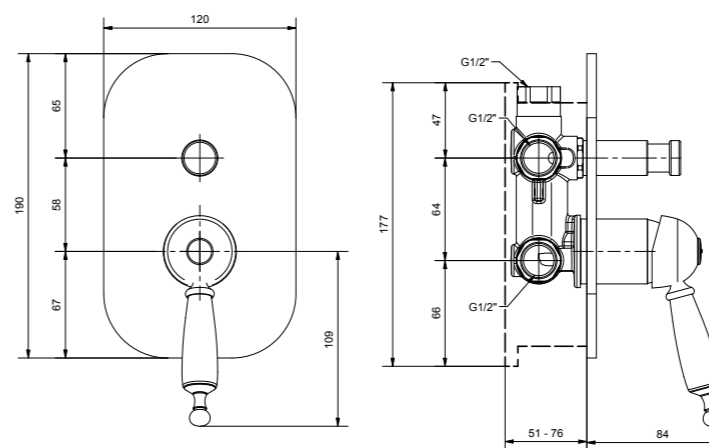

RB6398N/20 - RB6398N/30

Gruppo doccia incasso con soffione Ø 200/300 mm (parti incasso incluse)
Built-in shower mixer with shower Ø 200/300 mm (built-in parts included)

RB6372N + RG319 + RG2000 + RG821B + RG10615 + RG160G

CR	Cromo - Chrome
BM	Nero Opaco - Matt Black
BR	Bronzo - Bronze
NS	Nichel Spazz. - Brushed Nichel
OR	Oro - Gold
RA	Rame - Copper

RB6372N + RG319 + RG3000 + RG821B + RG10615 + RG160G

CR	Cromo - Chrome
BM	Nero Opaco - Matt Black
BR	Bronzo - Bronze
NS	Nichel Spazz. - Brushed Nichel
OR	Oro - Gold
RA	Rame - Copper