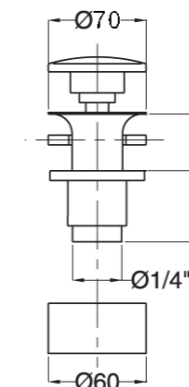

RG1405 - RG1406

Piletta clic clac con tappo in ceramica con troppo pieno
Clic clac pop-up waste with ceramic cap with overflow

	Bianco lucido - Glossy white
MATT	Bianco opaco - Matt white

Piletta clic clac con tappo in ceramica senza pieno
Clic clac pop-up waste with ceramic cap without overflow

	Bianco lucido - Glossy white
MATT	Bianco opaco - Matt white