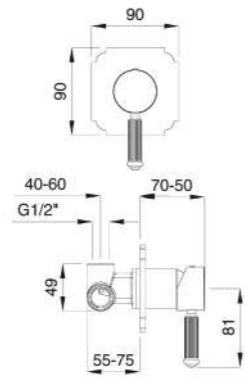

RB8530

Monocomando doccia incasso
(parti incasso incluse)
Built-in stop-shower mixer
(built-in parts included)

CR	Cromo - Chrome
BR	Bronzo - Bronze
NS	Nichel Spazz. - Brushed Nichel
OR	Oro - Gold