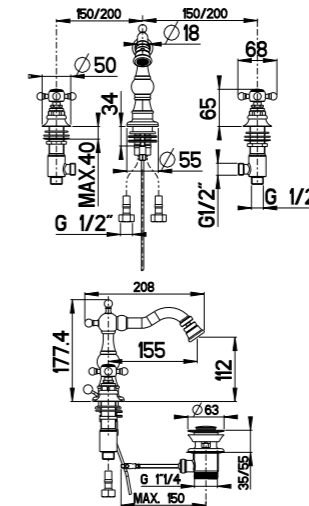

RN8325

Batteria 3 fori bidet
(scarico automatico 1" 1/4 con flex)
3 tap hole bidet mixer
(pop-up 1" 1/4 and flex)

CR	Cromo - Chrome
BR	Bronzo - Bronze
NS	Nichel Spazz. - Brushed Nichel
OR	Oro - Gold
LU	Luxury - Antique Gold
RA	Rame - Copper
OS	Oro Spazzolato - Brushed Gold

RN8322