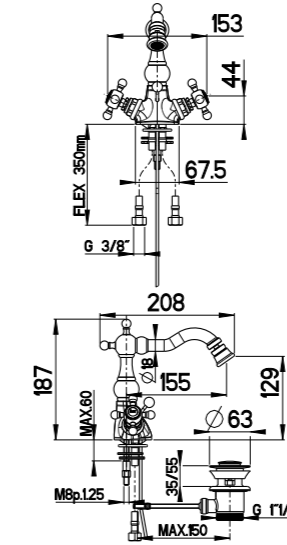

RN8344

Monoforo bidet
(scarico automatico 1" 1/4 con flex)
Single hole bidet mixer
(pop-up 1" 1/4 with flex)

CR	Cromo - Chrome
BR	Bronzo - Bronze
NS	Nichel Spazz. - Brushed Nichel
OR	Oro - Gold
LU	Luxury - Antique Gold
RA	Rame - Copper
OS	Oro Spazzolato - Brushed Gold