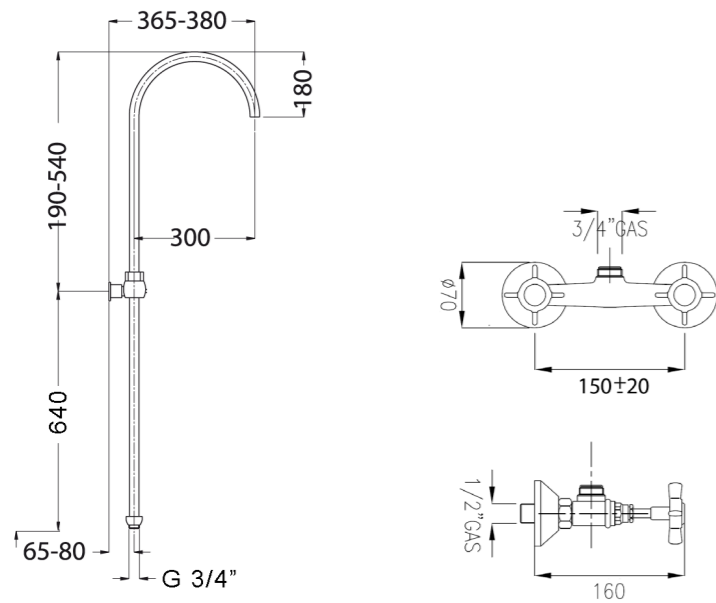

RN547/C20 - RN547/C30

RN547/C20

RN547/C30

Colonna doccia completa con soffione Ø 200/300 mm
Complete shower mixer with big shower Ø 200/300 mm

RN547 + RG3174 + RG2000 + RG821B + RG10615

CR	Cromo - Chrome
BR	Bronzo - Bronze
NS	Nichel Spazz. - Brushed Nickel
OR	Oro - Gold
LU	Luxury - Antique Gold
RA	Rame - Copper
OS	Oro Spazzolato - Brushed Gold