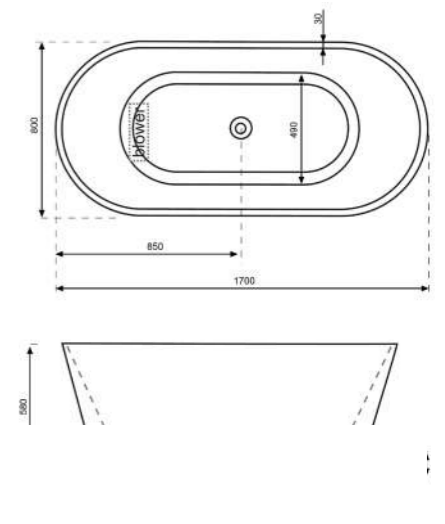

SPA3000
170x80x58