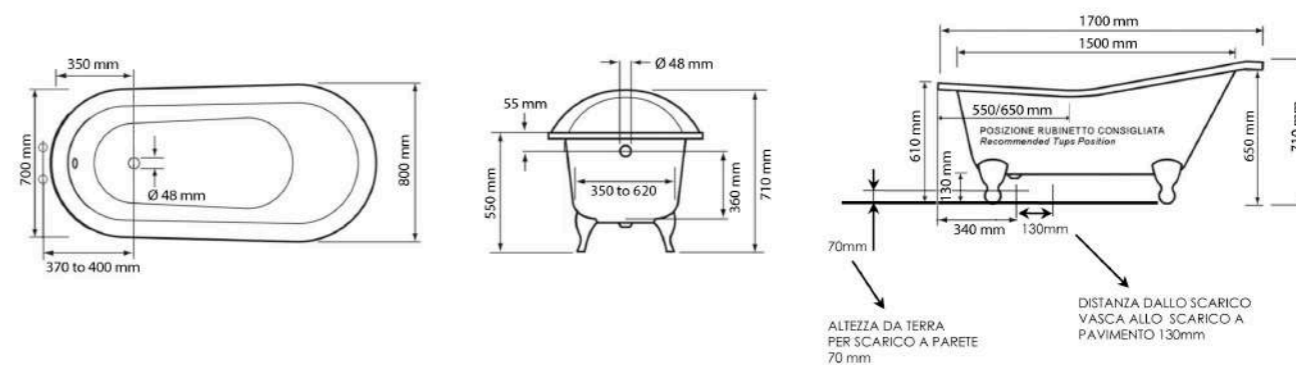

Bathtubs - camilla

VRP2210
 154x76x73,5

VRP2220
 170x80x71

FUORI PRODUZIONE

VISION VGO1550

VGO1550
Peso - Weight 100kg
Vol. 305 lt

Vasca in solid surface bianco opaco
Solid surface matt white bathtub

VGO1550