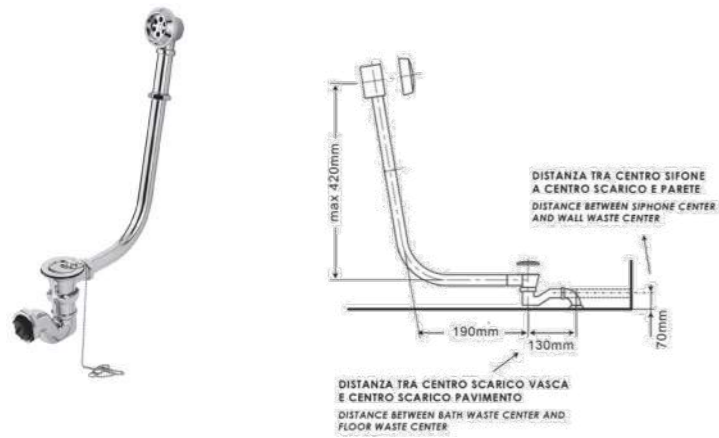

RG19140

Colonna di scarico con troppo pieno a vista per vasca (terminale escluso)

External bath tube waste with overflow (terminal excluded)

CR	Cromo - Chrome
BM	Nero Opaco - Matt Black
WM	Bianco Opaco - Matt White
BR	Bronzo - Bronze
NS	Nichel Spazz. - Brushed Nichel
OR	Oro - Gold
LU	Luxury - Antique Gold
RA	Rame - Copper
OS	Oro Spazzolato - Brushed Gold