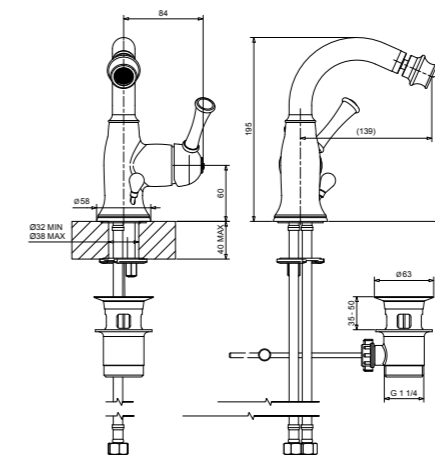

RB6425

Monocomando bidet (scarico automatico 1" 1/4 con flex)
Single hole bidet mixer (pop-up 1" 1/4 with flex)

CR	Cromo - Chrome
BR	Bronzo - Bronze
NS	Nichel Spazz. - Brushed Nichel
OR	Oro - Gold