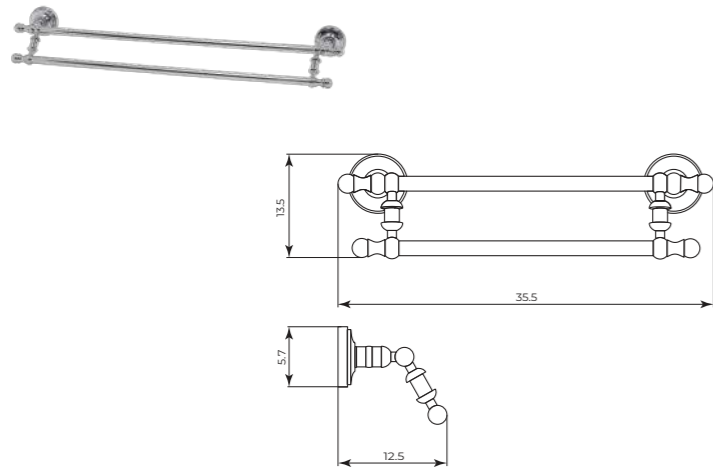

Portasalviette doppio
Double towel holder

CR	Cromo - Chrome
BM	Nero Opaco - Matt Black
WM	Bianco Opaco - Matt White
BR	Bronzo - Bronze
NS	Nichel Spazz. - Brushed Nichel
OR	Oro - Gold
LU	Luxury - Antique Gold
RA	Rame - Copper
OS	Oro Spazzolato - Brushed Gold