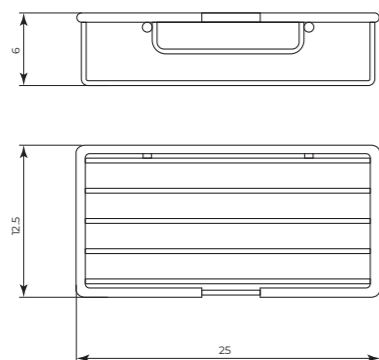

MTGR1100A

Griglia doccia portaoggetti
Shower rack

CR	Cromo - Chrome
BM	Nero Opaco - Matt Black
WM	Bianco Opaco - Matt White
BR	Bronzo - Bronze
NS	Nichel Spazz. - Brushed Nichel
OR	Oro - Gold
LU	Luxury - Antique Gold
RA	Rame - Copper
OS	Oro Spazzolato - Brushed Gold