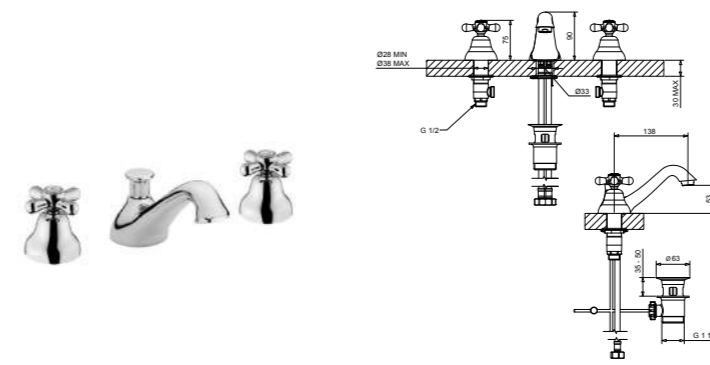

RB012

Batteria 3 fori lavabo
(scarico automatico 1" 1/4 con flex)
3 tap hole basin mixer
(pop-up 1" 1/4 and flex)

CR	Cromo - Chrome
BR	Bronzo - Bronze
OR	Oro - Gold