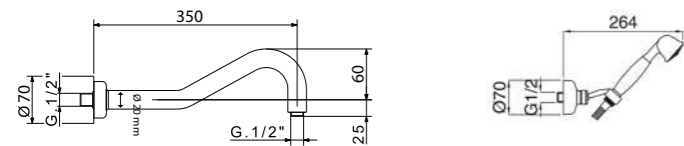

RB6498N/20

RB6498N/30