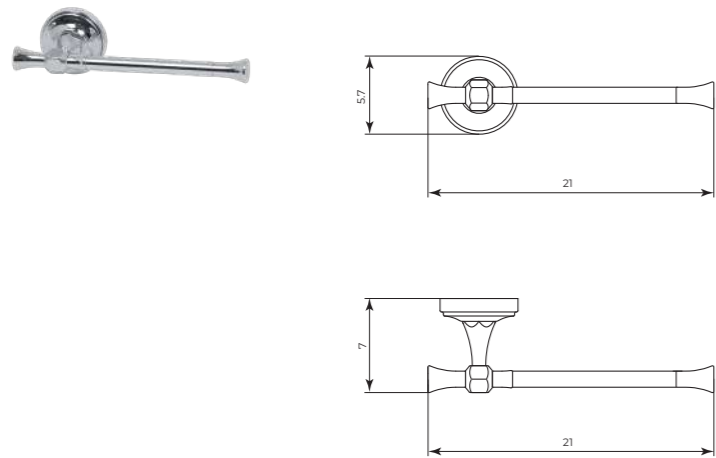

MTBED158

Portarotolo
Toilet roll holder

CR	Cromo - Chrome
BM	Nero Opaco - Matt Black
WM	Bianco Opaco - Matt White
BR	Bronzo - Bronze
NS	Nichel Spazz. - Brushed Nichel
OR	Oro - Gold
LU	Luxury - Antique Gold
RA	Rame - Copper
OS	Oro Spazzolato - Brushed Gold