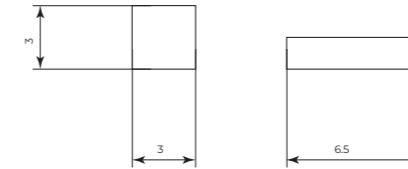

MTEP462

Appendiabito
Hook

CR	Cromo - Chrome
BM	Nero Opaco - Matt Black
WM	Bianco Opaco - Matt White
BR	Bronzo - Bronze
NS	Nichel Spazz. - Brushed Nichel
OR	Oro - Gold
LU	Luxury - Antique Gold
RA	Rame - Copper
OS	Oro Spazzolato - Brushed Gold