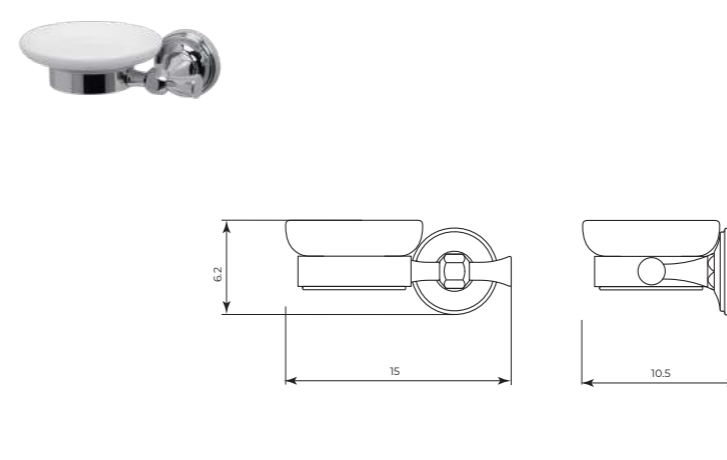

MTBED161C

Portasapone in ceramica
Soap dish

CR	Cromo - Chrome
BM	Nero Opaco - Matt Black
WM	Bianco Opaco - Matt White
BR	Bronzo - Bronze
NS	Nichel Spazz. - Brushed Nichel
OR	Oro - Gold
LU	Luxury - Antique Gold
RA	Rame - Copper
OS	Oro Spazzolato - Brushed Gold