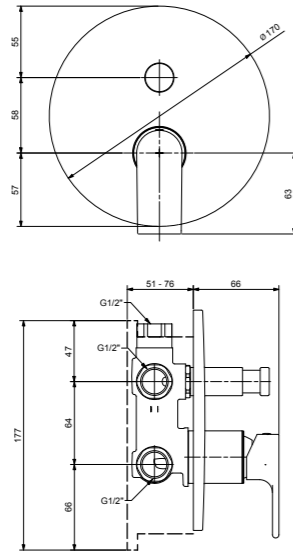

RB6672

Monocomando doccia incasso con deviatore (parti incasso incluse)
Built-in stop-shower mixer with diverter (built-in parts included)

CR	Cromo - Chrome
BM	Nero Opaco - Matt Black
WM	Bianco Opaco - Matt White
NS	Nichel Spazz. - Brushed Nickel