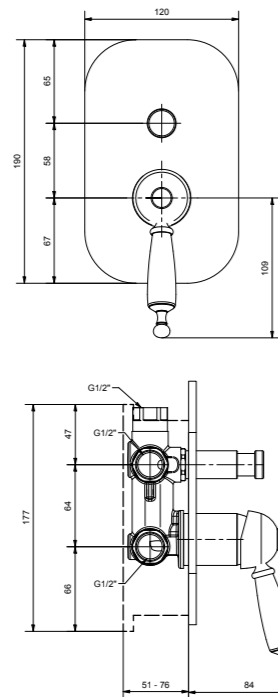

RB6372N

Monocomando doccia incasso con deviatore (parti incasso incluse)
Built-in shower mixer with diverter (built-in parts included)

CR	Cromo - Chrome
BM	Nero Opaco - Matt Black
BR	Bronzo - Bronze
NS	Nichel Spazz. - Brushed Nichel
OR	Oro - Gold
RA	Rame - Copper