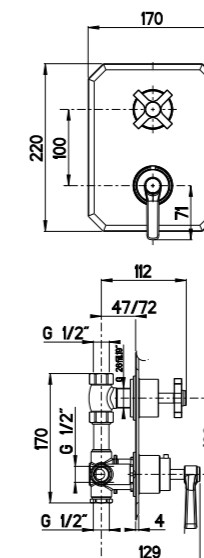

RN990

Miscelatore incasso term. con chiusura (parti incasso include)
Therm. built-in mixer with stop-cock
(built-in parts included)

CR	Cromo - Chrome
BR	Bronzo - Bronze
NS	Nichel Spazz. - Brushed Nichel
OR	Oro - Gold
LU	Luxury - Antique Gold
RA	Rame - Copper
OS	Oro Spazz. - Brushed Gold