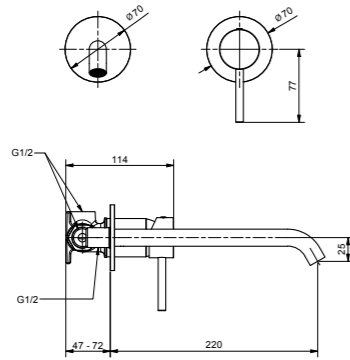

RB5746SC

**Monocomando lavabo a parete
(clic clac e parti incasso incluse)**
Wall wash basin mixer
(clic clac and built-in parts included)

CR	Cromo - Chrome
BM	Nero Opaco - Black Matt
WM	Bianco Opaco - White Matt
BR	Bronzo - Bronze
NS	Nichel Spazz. - Brushed Nichel
OR	Oro - Gold
OS	Oro Spazz. - Brushed Gold