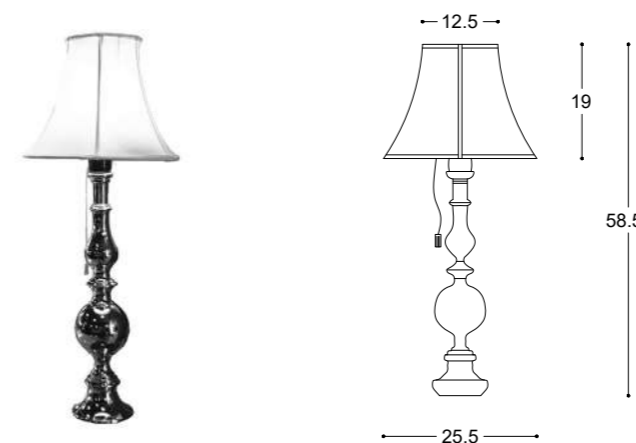

ELEGANCE - APAM50

E27 - 35 Watt - 220 Volt

APAM50

CR	Cromo - Chrome
BR	Bronzo - Bronze
NS	Nichel Spazz. - Brushed Nichel
OR	Oro - Gold
LU	Luxury - Antique Gold
RA	Rame - Copper
OS	Oro Spazzolato - Brushed Gold