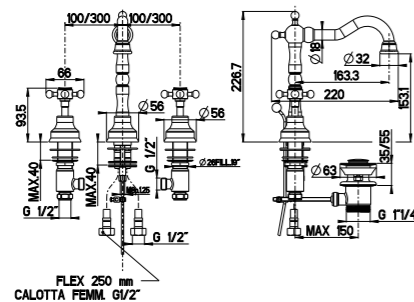

RN812

**Batteria 3 fori lavabo
(scarico automatico 1" 1/4 con flex)**
3 tap hole basin mixer
(pop-up 1" 1/4 and flex)

CR	Cromo - Chrome
BR	Bronzo - Bronze
NS	Nichel Spazz. - Brushed Nickel
OR	Oro - Gold
LU	Luxury - Antique Gold
RA	Rame - Copper
OS	Oro Spazzolato - Brushed Gold