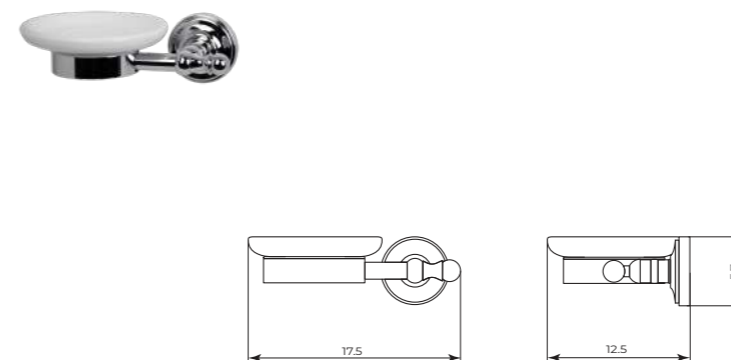

MTAL011C

Portasapone in ceramica
Soap Dish

CR	Cromo - Chrome
BM	Nero Opaco - Matt Black
WM	Bianco Opaco - Matt White
BR	Bronzo - Bronze
NS	Nichel Spazz. - Brushed Nichel
OR	Oro - Gold
LU	Luxury - Antique Gold
RA	Rame - Copper
OS	Oro Spazzolato - Brushed Gold