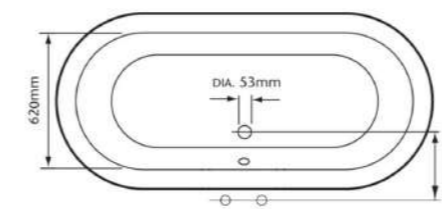

VRG1915
170×78×58,5