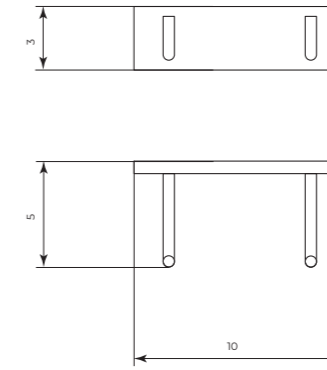

MTOM012

Appendiabito
Hook

CR	Cromo - Chrome
BM	Nero Opaco - Matt Black
WM	Bianco Opaco - Matt White
BR	Bronzo - Bronze
NS	Nichel Spazz. - Brushed Nichel
OR	Oro - Gold
LU	Luxury - Antique Gold
RA	Rame - Copper
OS	Oro Spazzolato - Brushed Gold