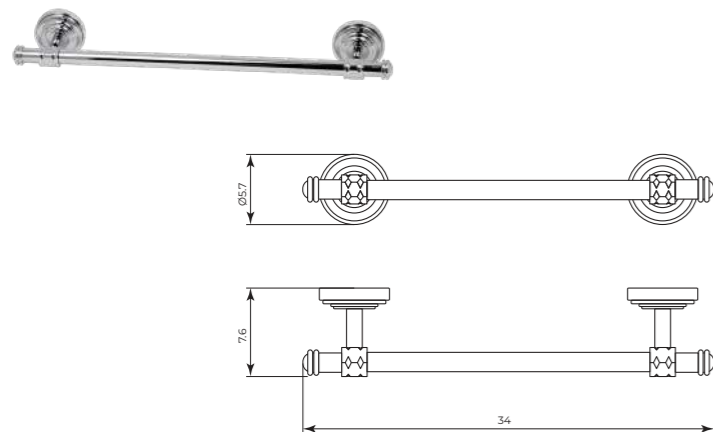

MTGM253

Portasalviette
Towel holder

CR	Cromo - Chrome
BM	Nero Opaco - Matt Black
WM	Bianco Opaco - Matt White
BR	Bronzo - Bronze
NS	Nichel Spazz. - Brushed Nichel
OR	Oro - Gold
LU	Luxury - Antique Gold
RA	Rame - Copper
OS	Oro Spazzolato - Brushed Gold