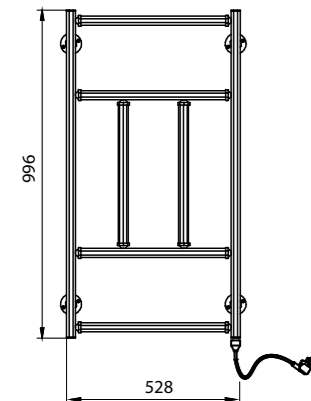

BALTIMORA TBBA00 - TBBA05

W Idraulico
W Δt 50° CR/BR/NS/OR - 286
W Δt 50° LC - 400

W Elettrico
W Δt 50° CR/BR/NS/OR - 300
W Δt 50° LC - 400

Scaldasalviette idraulico (valvole escluse)
Idraulic heated towel rail (valves not included)

TBBA00

CR	Cromo - Chrome
LC*	Laccata - Laquered
BR	Bronzo - Bronze
NS	Nichel Spazz. - Brushed Nichel
OR	Oro - Gold

La fornitura comprende: scaldasalviette, kit fissaggio a parete, valvola sfogo e tappo di chiusura. La fornitura non comprende: kit valvola detentore e kit copritubo.

The supply includes: towel warmer, wall fixing kit, vent valve and closing cap. The supply doesn't include: valves kit and hose cover kit.

Scaldasalviette elettrico
Electric heated towel rail

TBBA05

CR	Cromo - Chrome
LC*	Laccata - Laquered
BR	Bronzo - Bronze
NS	Nichel Spazz. - Brushed Nichel
OR	Oro - Gold

La fornitura comprende: scaldasalviette, kit fissaggio a parete, valvola sfogo e tappo di chiusura, cavo elettrico (dx o sx). La fornitura non comprende: copriresistenza e termostato digitale.

The supply includes: towel warmer, wall fixing kit, vent valve and closing cap and electrical cable. The supply doesn't include: resistor cover and digital thermostat.

*Fanno parte della finitura LC le seguenti finiture:
The following colors are part of the LC finish

Lucido - Glossy	Opaco - Matt
RAL 9016, RAL 1013, RAL 7004, RAL 8017	RAL 9003, RAL 9005, RAL 1013, RAL 7032, RAL 1019, RAL 7047, RAL 7024, RAL 7022