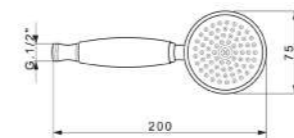

RG821R

Doccetta
Handshower

CR	Cromo - Chrome
BR	Bronzo - Bronze
NS	Nichel Spazz. - Brushed Nichel
OR	Oro - Gold