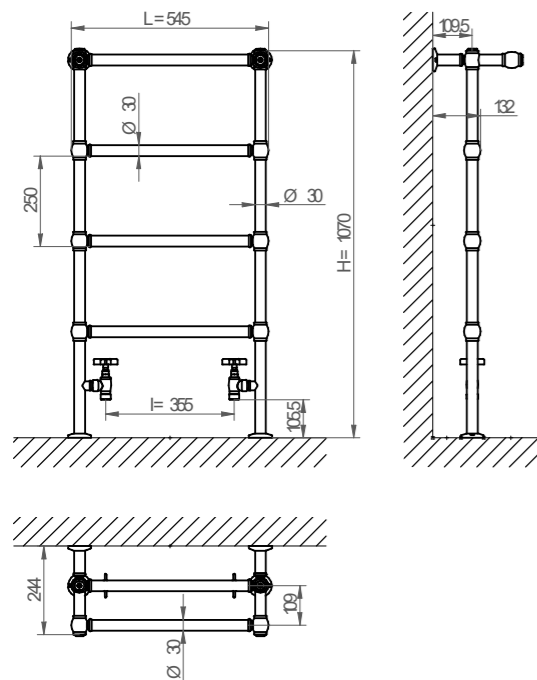

*Fanno parte della finitura LC le seguenti finiture:
The following colors are part of the LC finish

Lucido - Glossy	Opaco - Matt
RAL 9016, RAL 1013, RAL 7004, RAL 8017	RAL 9003, RAL 9005, RAL 1013, RAL 7032, RAL 1019, RAL 7047, RAL 7024, RAL 7022