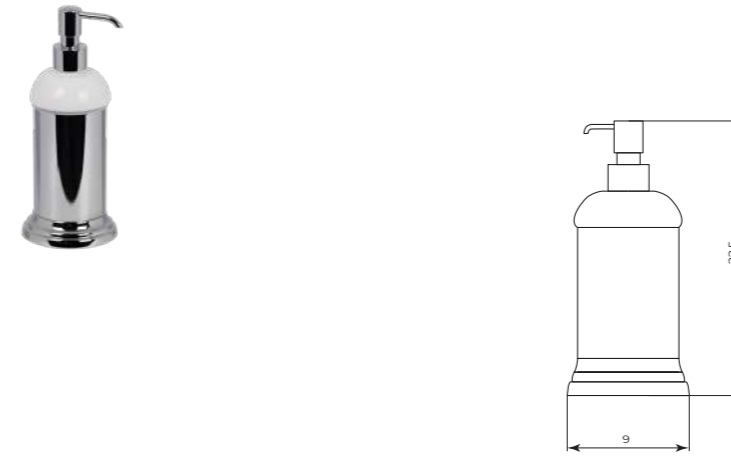

MTAL022C

Portadispenser in ceramica
Liquid soap dispenser

CR	Cromo - Chrome
BM	Nero Opaco - Matt Black
WM	Bianco Opaco - Matt White
BR	Bronzo - Bronze
NS	Nichel Spazz. - Brushed Nichel
OR	Oro - Gold
LU	Luxury - Antique Gold
RA	Rame - Copper
OS	Oro Spazzolato - Brushed Gold