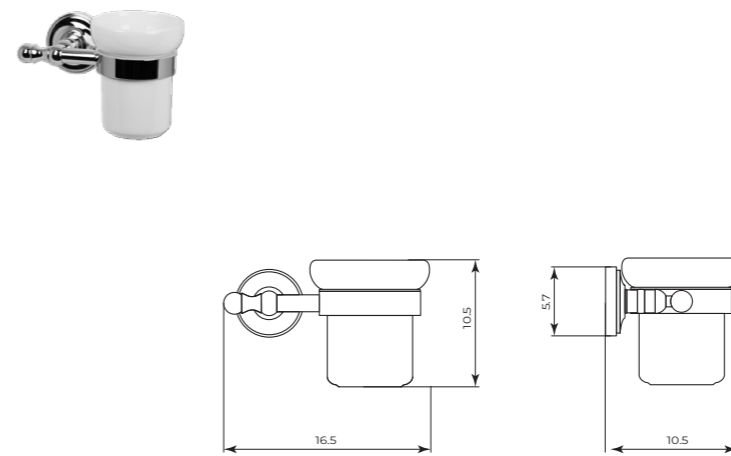

MTAL010C

Portaspazzolini in ceramica
Toothbrush holder

CR	Cromo - Chrome
BM	Nero Opaco - Matt Black
WM	Bianco Opaco - Matt White
BR	Bronzo - Bronze
NS	Nichel Spazz. - Brushed Nichel
OR	Oro - Gold
LU	Luxury - Antique Gold
RA	Rame - Copper
OS	Oro Spazzolato - Brushed Gold