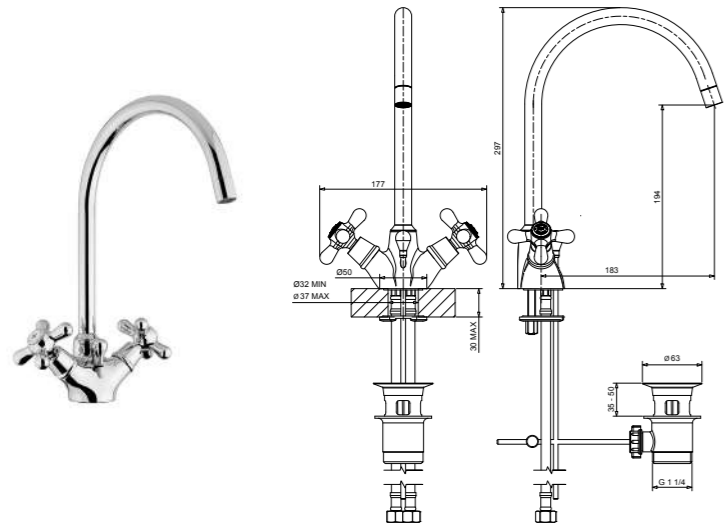

RB039

Monoforo lavabo
(scarico automatico 1" 1/4 con flex)
Single hole basin mixer
(pop-up 1" 1/4 with flex)

CR	Cromo - Chrome
BR	Bronzo - Bronze
OR	Oro - Gold