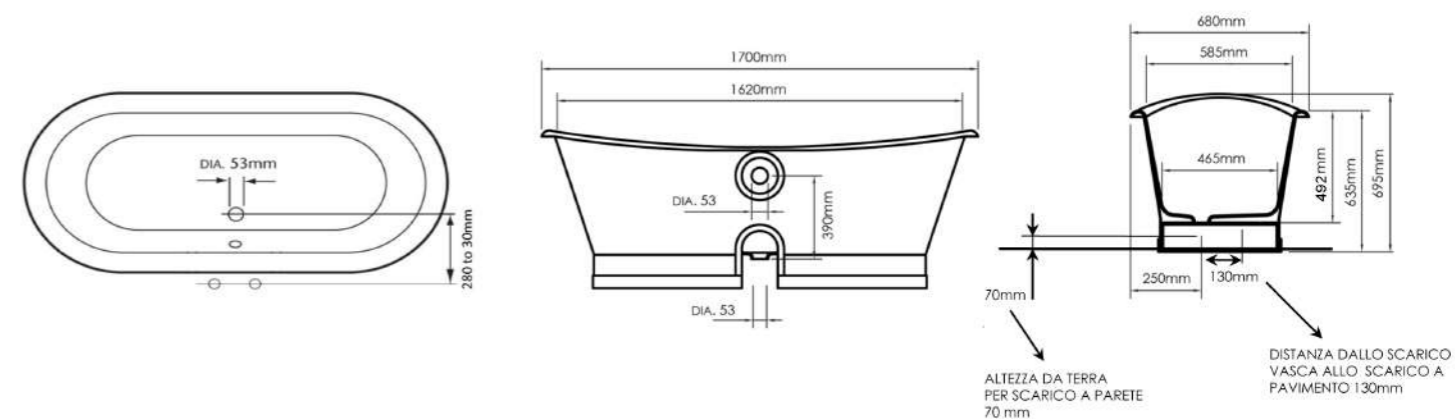

VRG1950

BI	Bianca - White
LC	Laccato - Lacquered RAL/NCS
LF	Foglia - Leaf
DC	Decorata - Decorated
PE	Pelle - Leather
AL	Alluminio - Aluminium

Attenzione. Le finiture vengono sempre realizzate solo esternamente.
Attention. The finishes are always made externally only.
Colonna di scarico e terminale esclusi (p. 266).
Excluded external bath tube waste with overflow (p. 266).

VRG1950
170×68×69,5