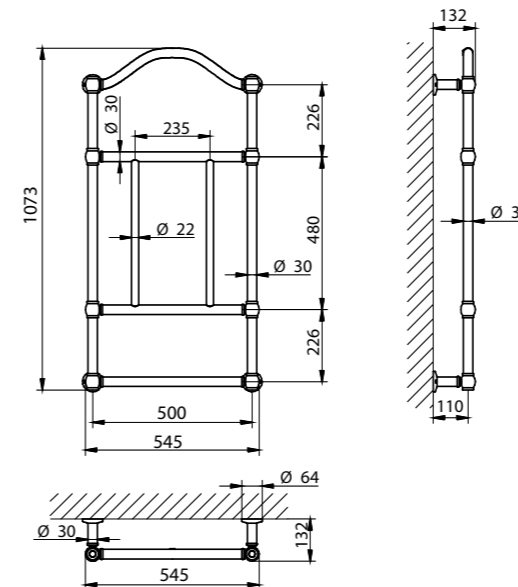

VEGAS TBVG00 - TBVG05

W Idraulico
W Δt 50° CR/BR/NS/OR - 280
W Δt 50° LC - 392

W Elettrico
W Δt 50° CR/BR/NS/OR - 300
W Δt 50° LC - 400

Scaldasalviette idraulico (valvole escluse)
Idraulic heated towel rail (valves not included)

TBVG00

CR	Cromo - Chrome
LC*	Laccata - Laquered
BR	Bronzo - Bronze
NS	Nichel Spazz. - Brushed Nichel
OR	Oro - Gold

La fornitura comprende: scaldasalviette, kit fissaggio a parete, valvola sfogo e tappo di chiusura. La fornitura non comprende: kit valvola detentore e kit copritubo.

The supply includes: towel warmer, wall fixing kit, vent valve and closing cap. The supply doesn't include: valves kit and hose cover kit.

Scaldasalviette elettrico
Electric heated towel rail

TBVG05

CR	Cromo - Chrome
LC*	Laccata - Laquered
BR	Bronzo - Bronze
NS	Nichel Spazz. - Brushed Nichel
OR	Oro - Gold

La fornitura comprende: scaldasalviette, kit fissaggio a parete, valvola sfogo e tappo di chiusura, cavo elettrico (dx o sx). La fornitura non comprende: copriresistenza e termostato digitale.

The supply includes: towel warmer, wall fixing kit, vent valve and closing cap and electrical cable. The supply doesn't include: resistor cover and digital thermostat.

*Fanno parte della finitura LC le seguenti finiture:
The following colors are part of the LC finish

Lucido - Glossy	Opaco - Matt
RAL 9016, RAL 1013, RAL 7004, RAL 8017	RAL 9003, RAL 9005, RAL 1013, RAL 7032, RAL 1019, RAL 7047, RAL 7024, RAL 7022