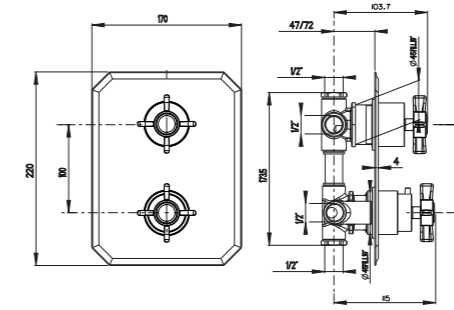

RN592

**Miscelatore incasso term. con deviatore 2 vie
(parti incasso incluse)**
Therm. built-in mixer with 2 ways with diverter
(built-in parts included)

CR	Cromo - Chrome
BR	Bronzo - Bronze
NS	Nichel Spazz. - Brushed Nichel
OR	Oro - Gold
LU	Luxury - Antique Gold
RA	Rame - Copper
OS	Oro Spazzolato - Brushed Gold