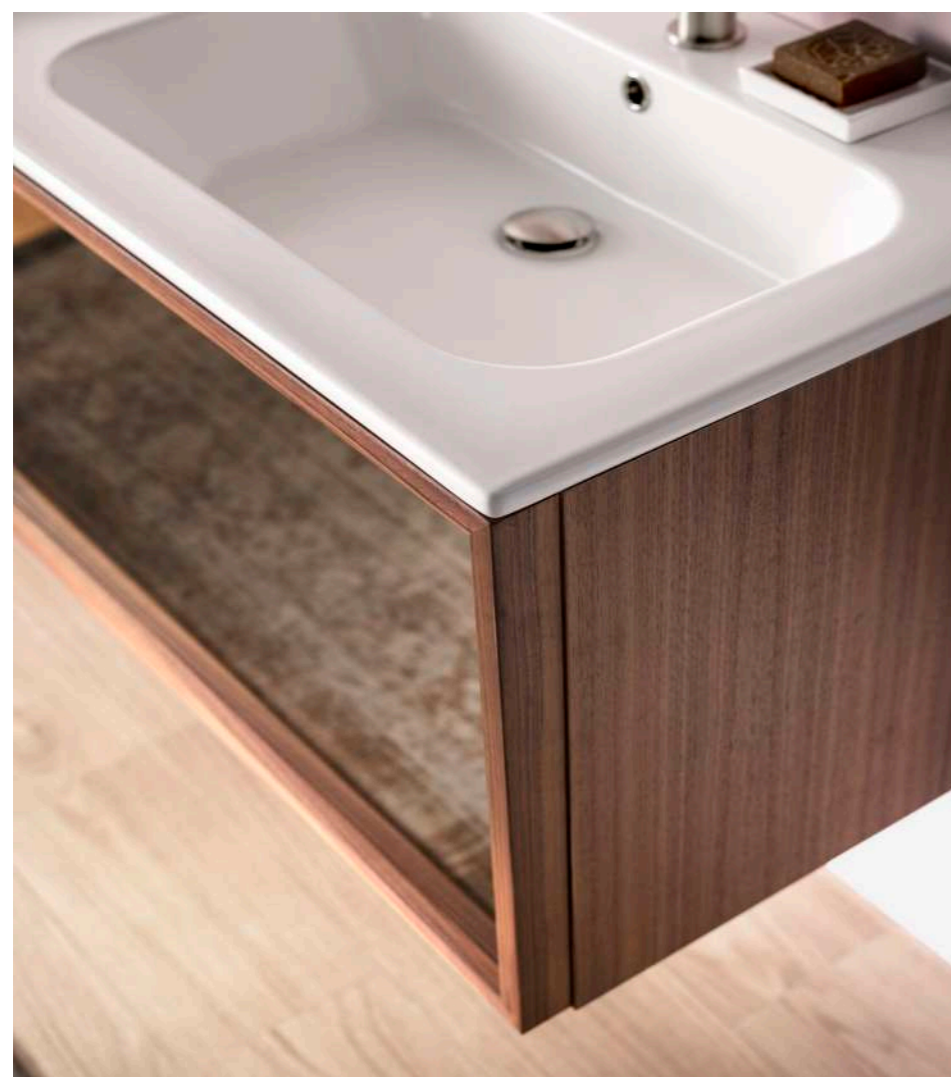

- RAL / NCS
- MODULARITY
- TAILOR MADE

Mobile: 106×51 cm
Noce Canaletto con riflettente ambrato
Lavabo: Ceramica Opaca
Specchio: Filo lucido
Luci: LED

Furniture: 106×51 cm
Canaletto Walnut with amber reflector
Sink: Ceramic Matt
Mirror: Polished edge
Light: LED

CODICI LISTINO
PRICE LIST CODEX

BA.10545NC
FR.MOOD10NC_M
QUBO106DMATT(DX) + TL000NS
SP.70100FL
LED1
RB9013SAC + RB19275AC

mood 10

Mood 10

PRICE LIST P. 178 to 195

PROSPETTO E SEZIONE
SIDE ELEVATION AND SECTION