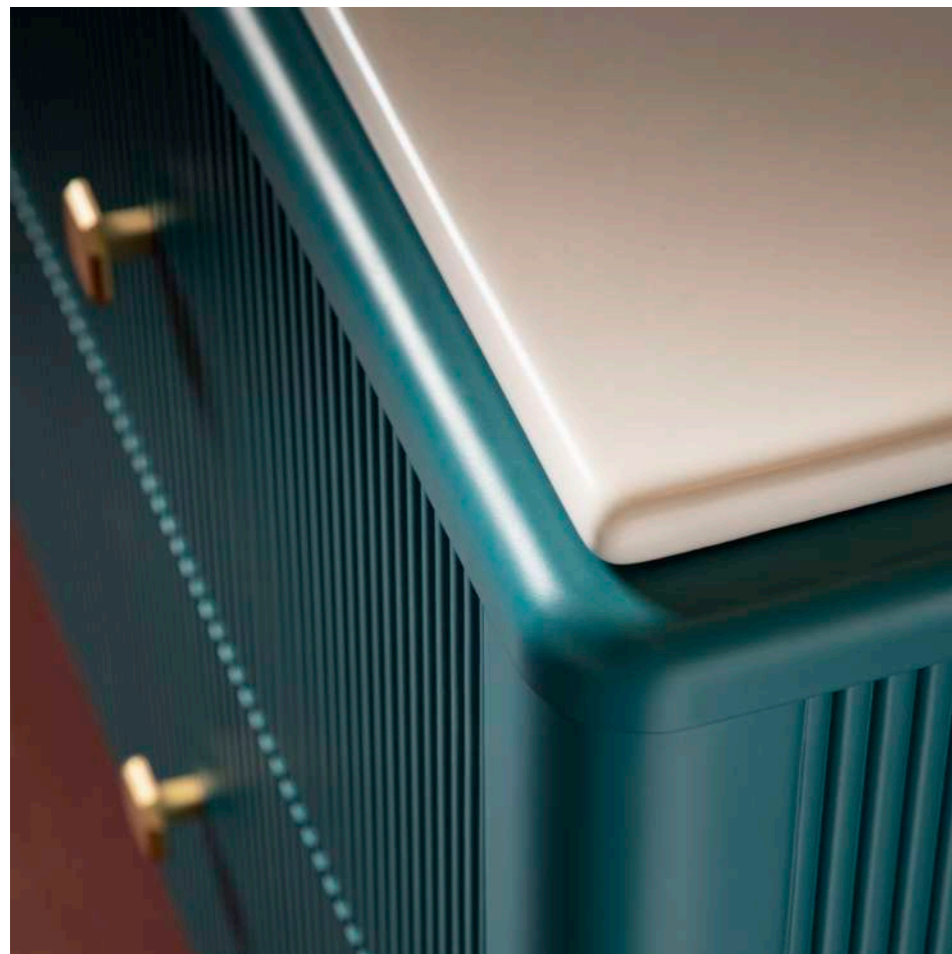

**Furniture:** 125,5×53,5 cm  
Laquered GAIA S 5030-B30G Matt  
**Sink:** Matt Ceramic  
**Mirror:** Laquered GAIA S 5030-B30G Matt  
**Light:** Brushed Gold  
**Column:** Laquered GAIA S 5030-B30G Matt