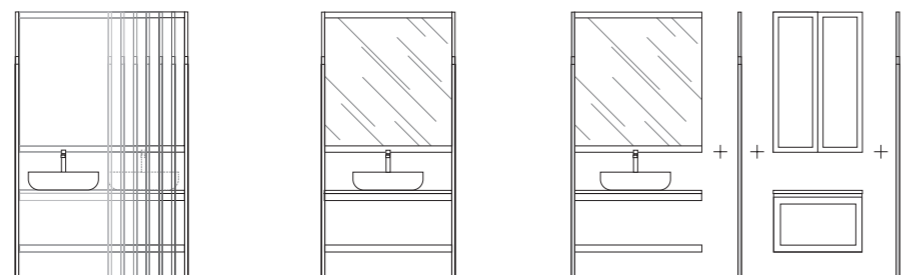

- NATURAL WOOD
  RAL / NCS
- MODULARITY
- TAILOR MADE

Mobile: 115x50 cm
Frassino Massello Naturale
Lavabo: Ceramica
Specchio: Frassino Massello Naturale
Integrato al Mobile
Luci: LED

Furniture: 115x50 cm
Natural Solid Ash
Sink: Ceramic
Mirror: Natural Solid Ash
Integrated in the Furniture
Light: LED

CODICI LISTINO
PRICE LIST CODEX

BASP1area115NAT
BOWL
LED1
RB5746SCNS

Area

PRICE LIST P. 206 to 209