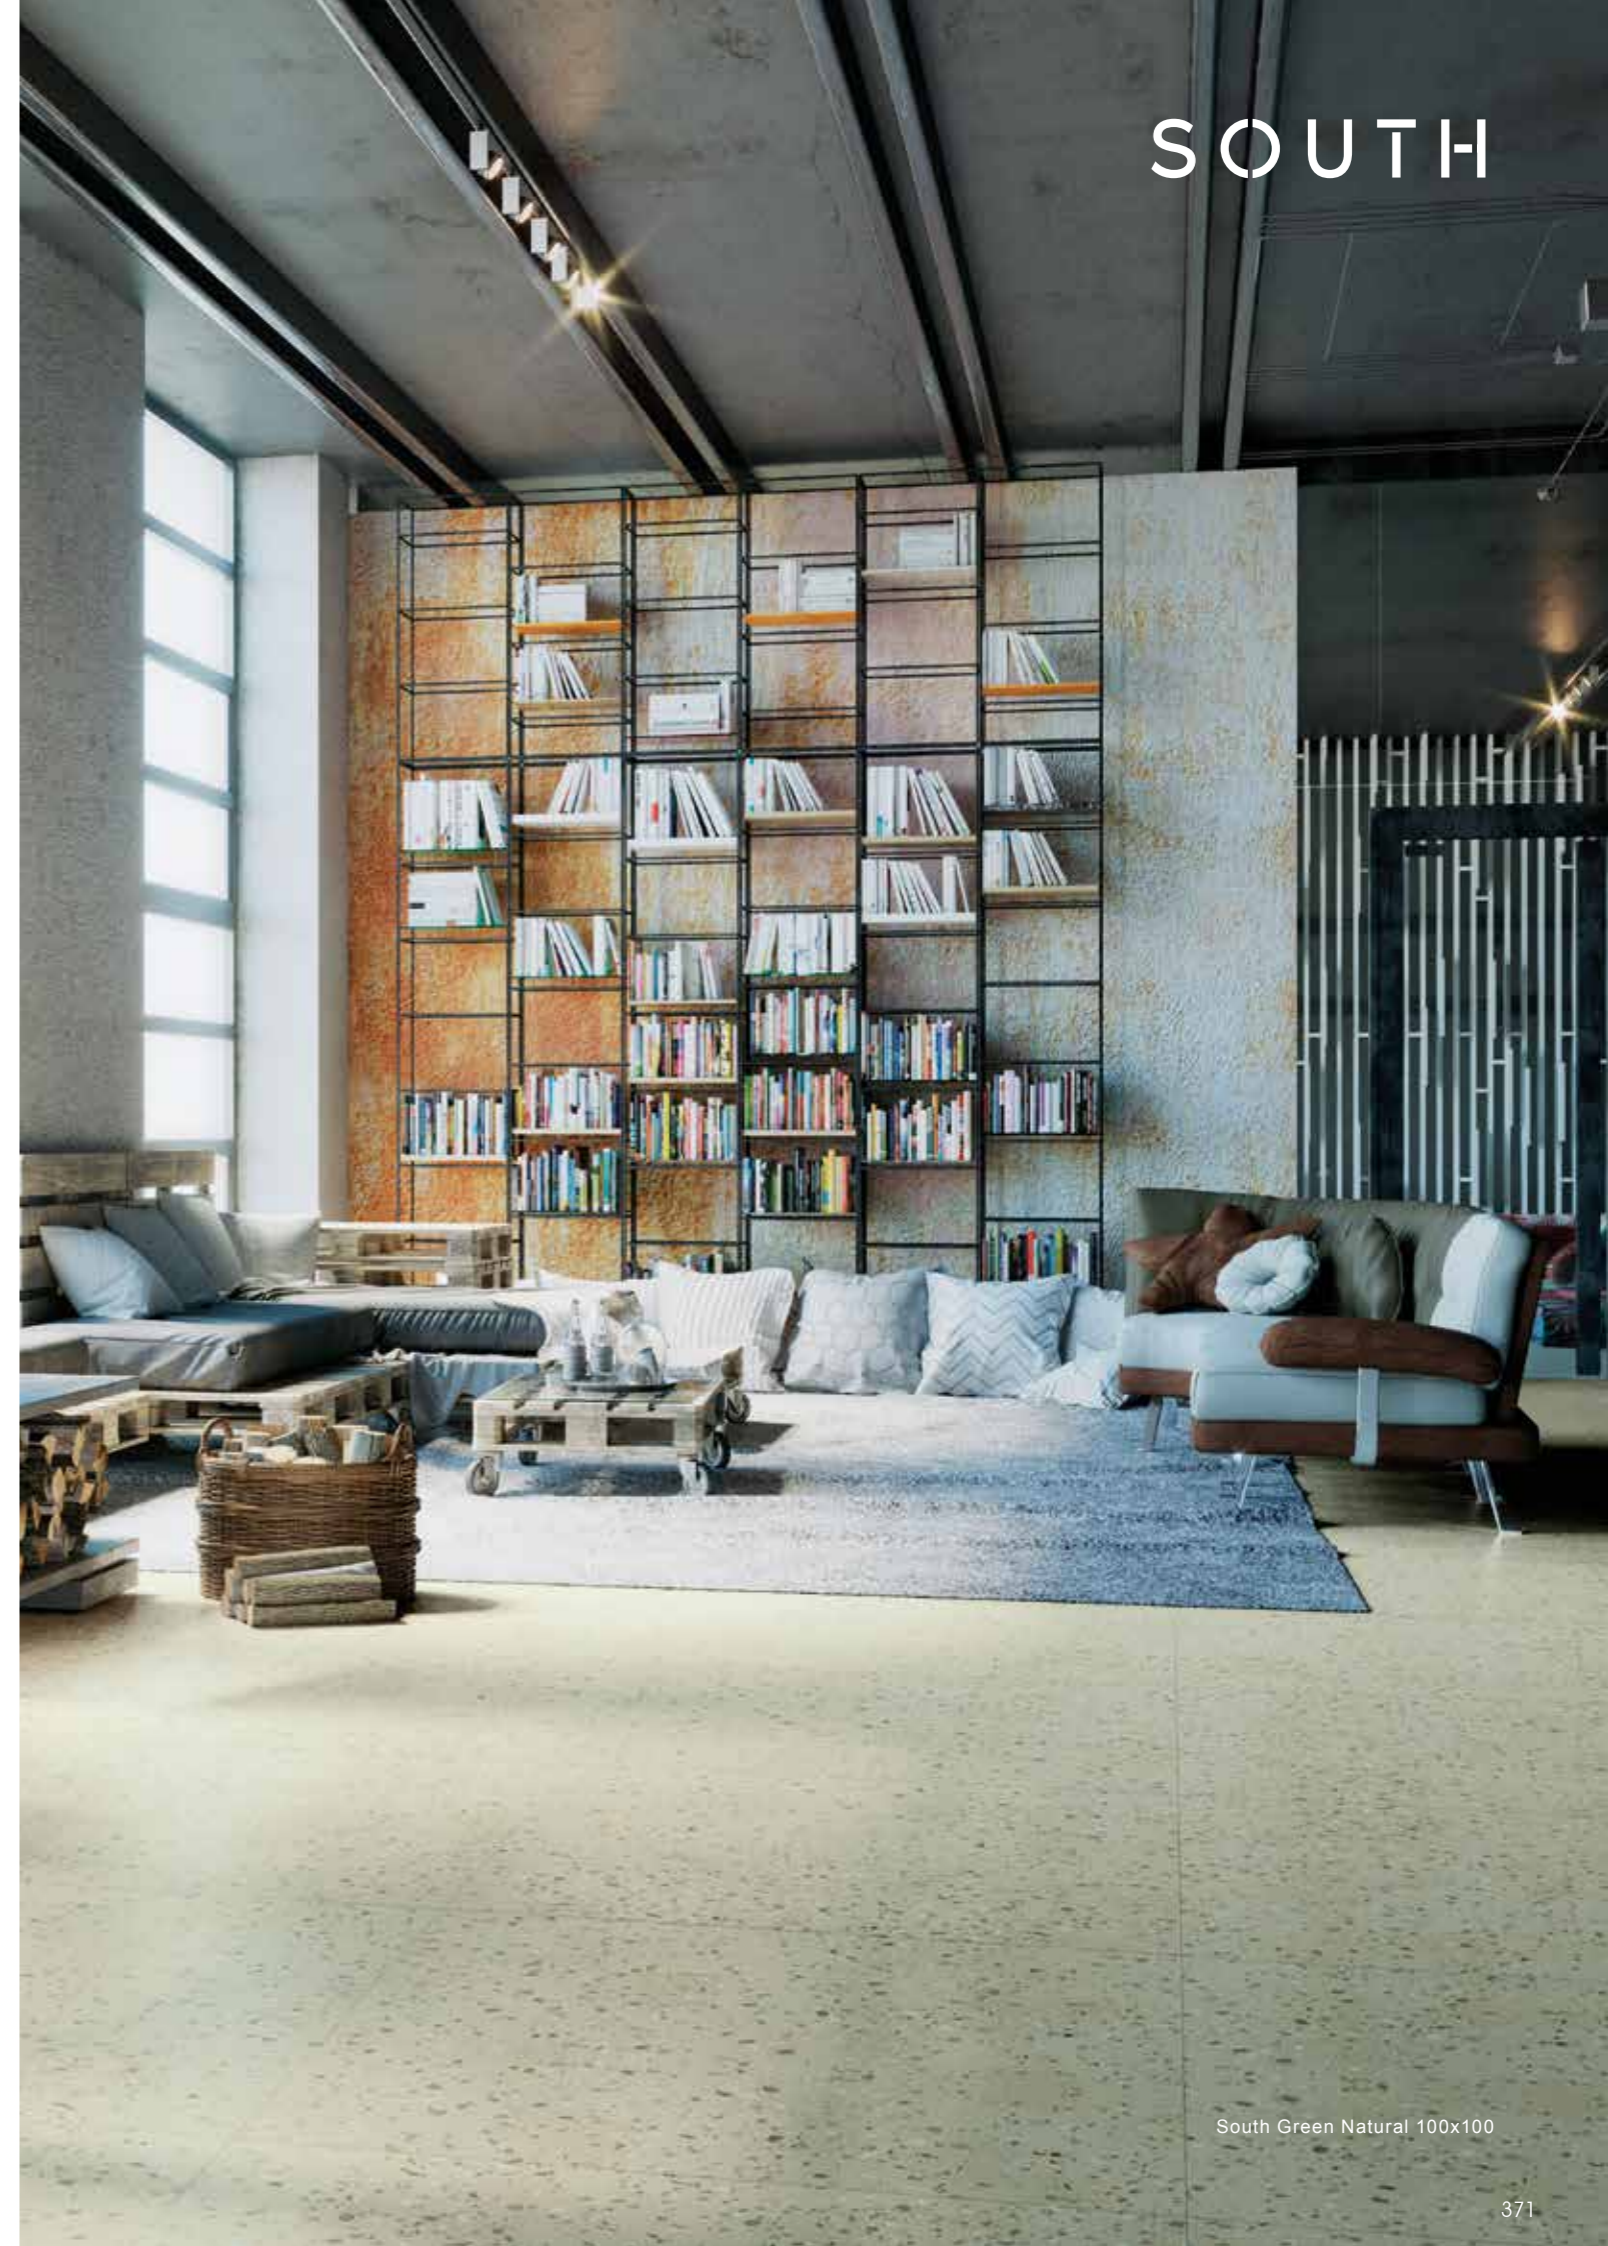

South reinterpreta il terrazzo classico attraverso una palette morbida e luminosa. Le tonalità pastello donano vitalità e freschezza alle superfici. La collezione offre una lettura attuale e dinamica del materiale. Una proposta versatile ed energica.

South réinterprète le terrazzo classique à travers une palette douce et lumineuse. Les tons pastel insufflent vitalité et fraîcheur aux surfaces. La collection dépasse la simple reproduction pour offrir une lecture contemporaine et dynamique. Une proposition polyvalente et énergique.

South interpretiert klassischen Terrazzo mit einer sanften, lichtvollen Farbpalette neu. Pastelltöne verleihen den Oberflächen Frische und Lebendigkeit. Die Kollektion bietet eine zeitgemäße, dynamische Interpretation des Materials. Eine vielseitige Kollektion voller visueller Energie.

South reinterpreta el terrazo clásico desde una paleta suave y luminosa. Los tonos pastel llenan las superficies de vitalidad y frescura, manteniendo la esencia del material original. La colección va más allá de la simple recreación, aportando una lectura actual y dinámica. Una propuesta versátil y llena de energía visual.

SOUTH

South Green Natural 100x100