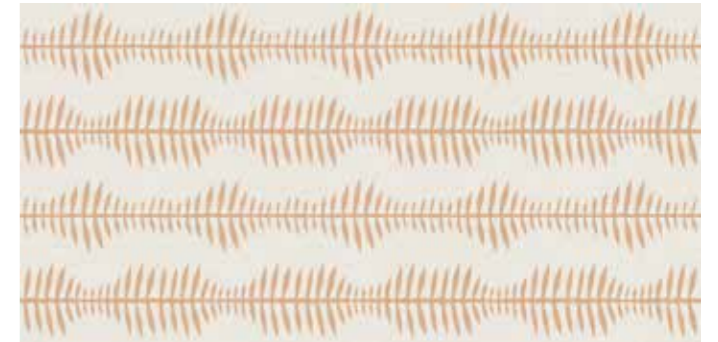

Ochre Stelo

100x100	99,55x99,55 cm - 39.37"x39.37"	10 mm
Ethnic White Natural		G-7284