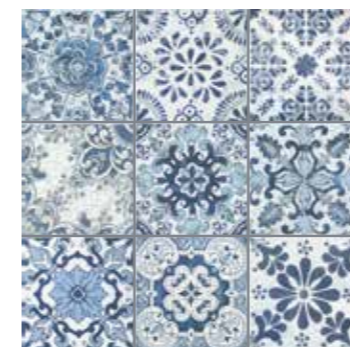

60x60 59,2x59,2 cm - 23.31"x23.31" 10 mm
Majolica Blue Pre-Scored 20 G-7146