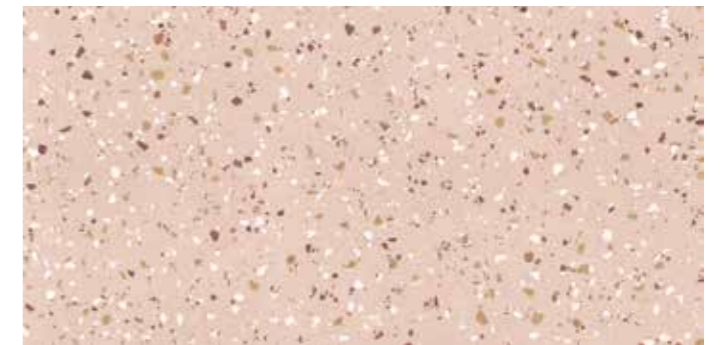

Pink

100x100	99,55x99,55 cm - 39.37"x39.37"	10 mm
South White Natural		G-7268
60x60	59,55x59,55 cm. - 23.62"x23.62"	10 mm
South White Natural		G-7146
Hexagon	25x29 cm. - 9.84"x11.42"	10 mm
South White Natural Hexagon		G-7230