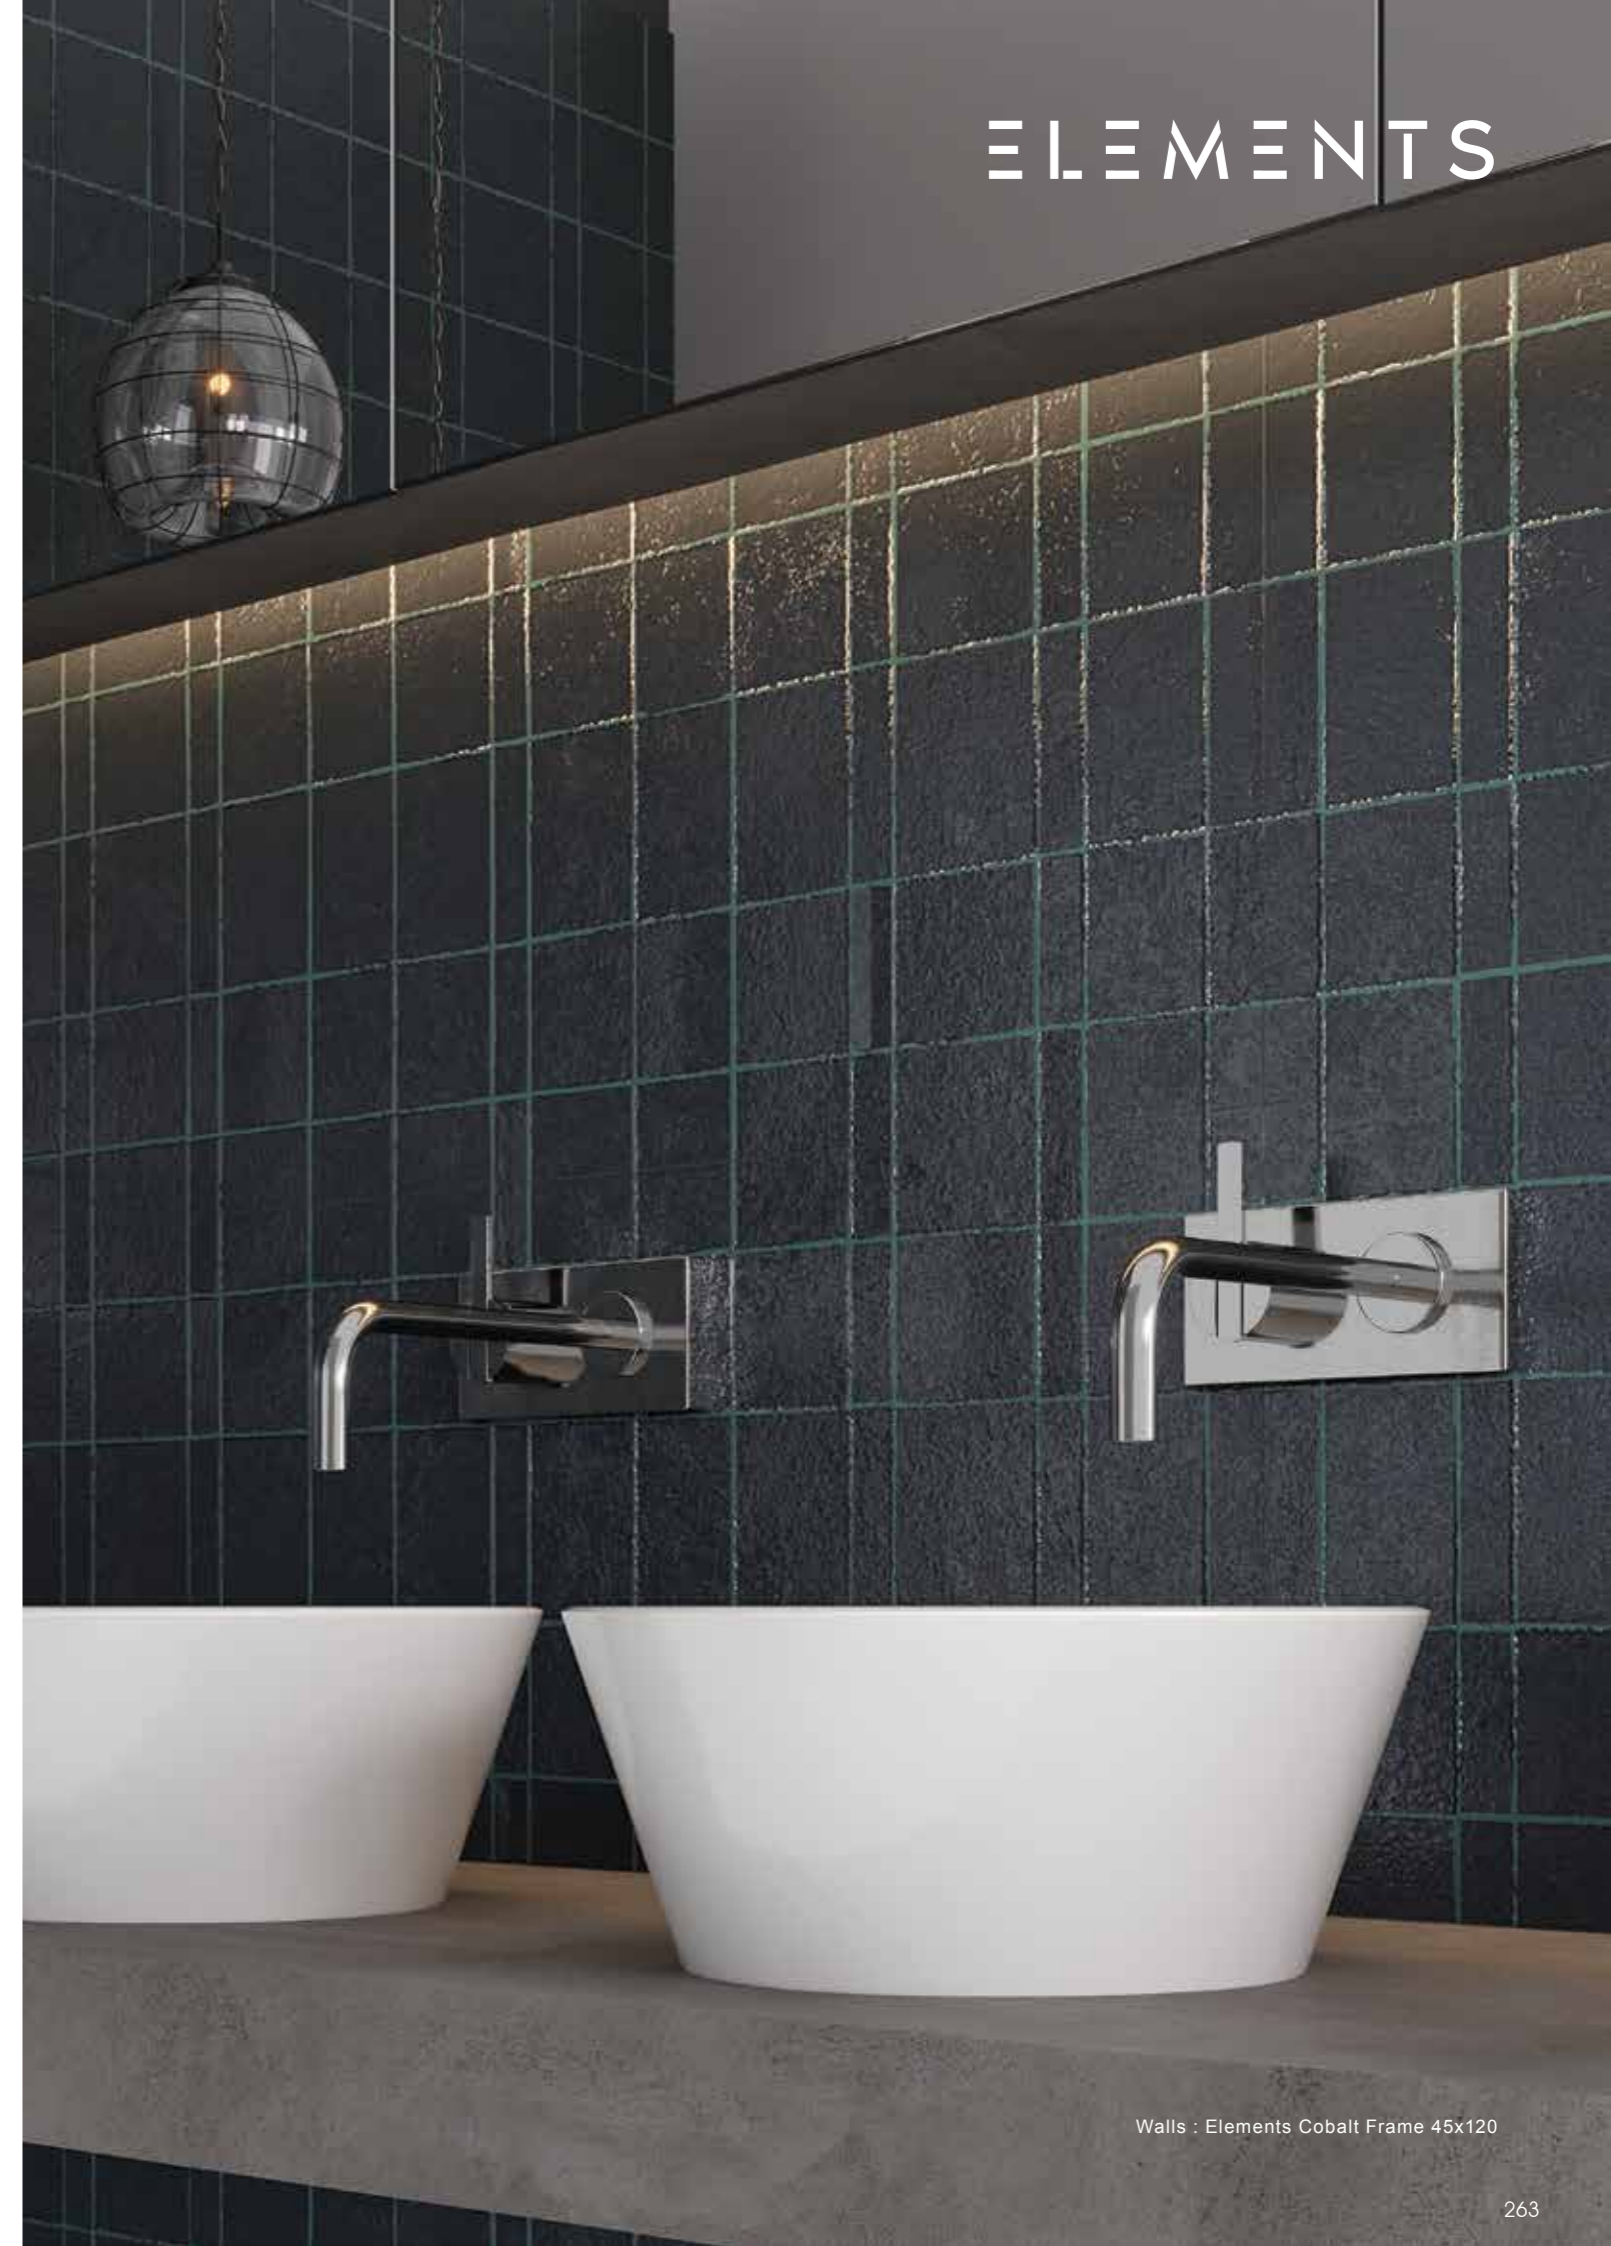

Elements è una collezione monocolora che si distingue per il gioco di rilievi e l'espressività delle superfici. Pensata per il rivestimento, propone una lettura contemporanea attraverso un unico formato. I colori aggiungono luminosità e profondità. Una proposta sobria dal forte carattere.

Elements est une collection monochrome qui se distingue par le jeu de reliefs et l'expressivité des surfaces. Conçue pour le revêtement mural, elle offre une lecture contemporaine grâce à un format unique. Les couleurs apportent luminosité et profondeur. Une proposition sobre et élégante.

Elements ist eine monochrome Kollektion, die durch ihr Reliefspiel und ihre feine Oberflächenwirkung überzeugt. Für Wandverkleidungen konzipiert, bietet sie eine zeitgemäße Interpretation in einem einzigen Format. Die Farben verleihen Helligkeit und Tiefe. Eine zurückhaltende Kollektion mit starker Wirkung.

Elements es una colección monocolor que destaca por su juego de relieves y su cuidada expresividad superficial. Diseñada para revestimiento, ofrece una lectura contemporánea a través de un único formato que potencia la continuidad visual. Sus colores aportan brillo y profundidad, generando superficies elegantes y luminosas. Una propuesta sobria que encuentra fuerza en el detalle.