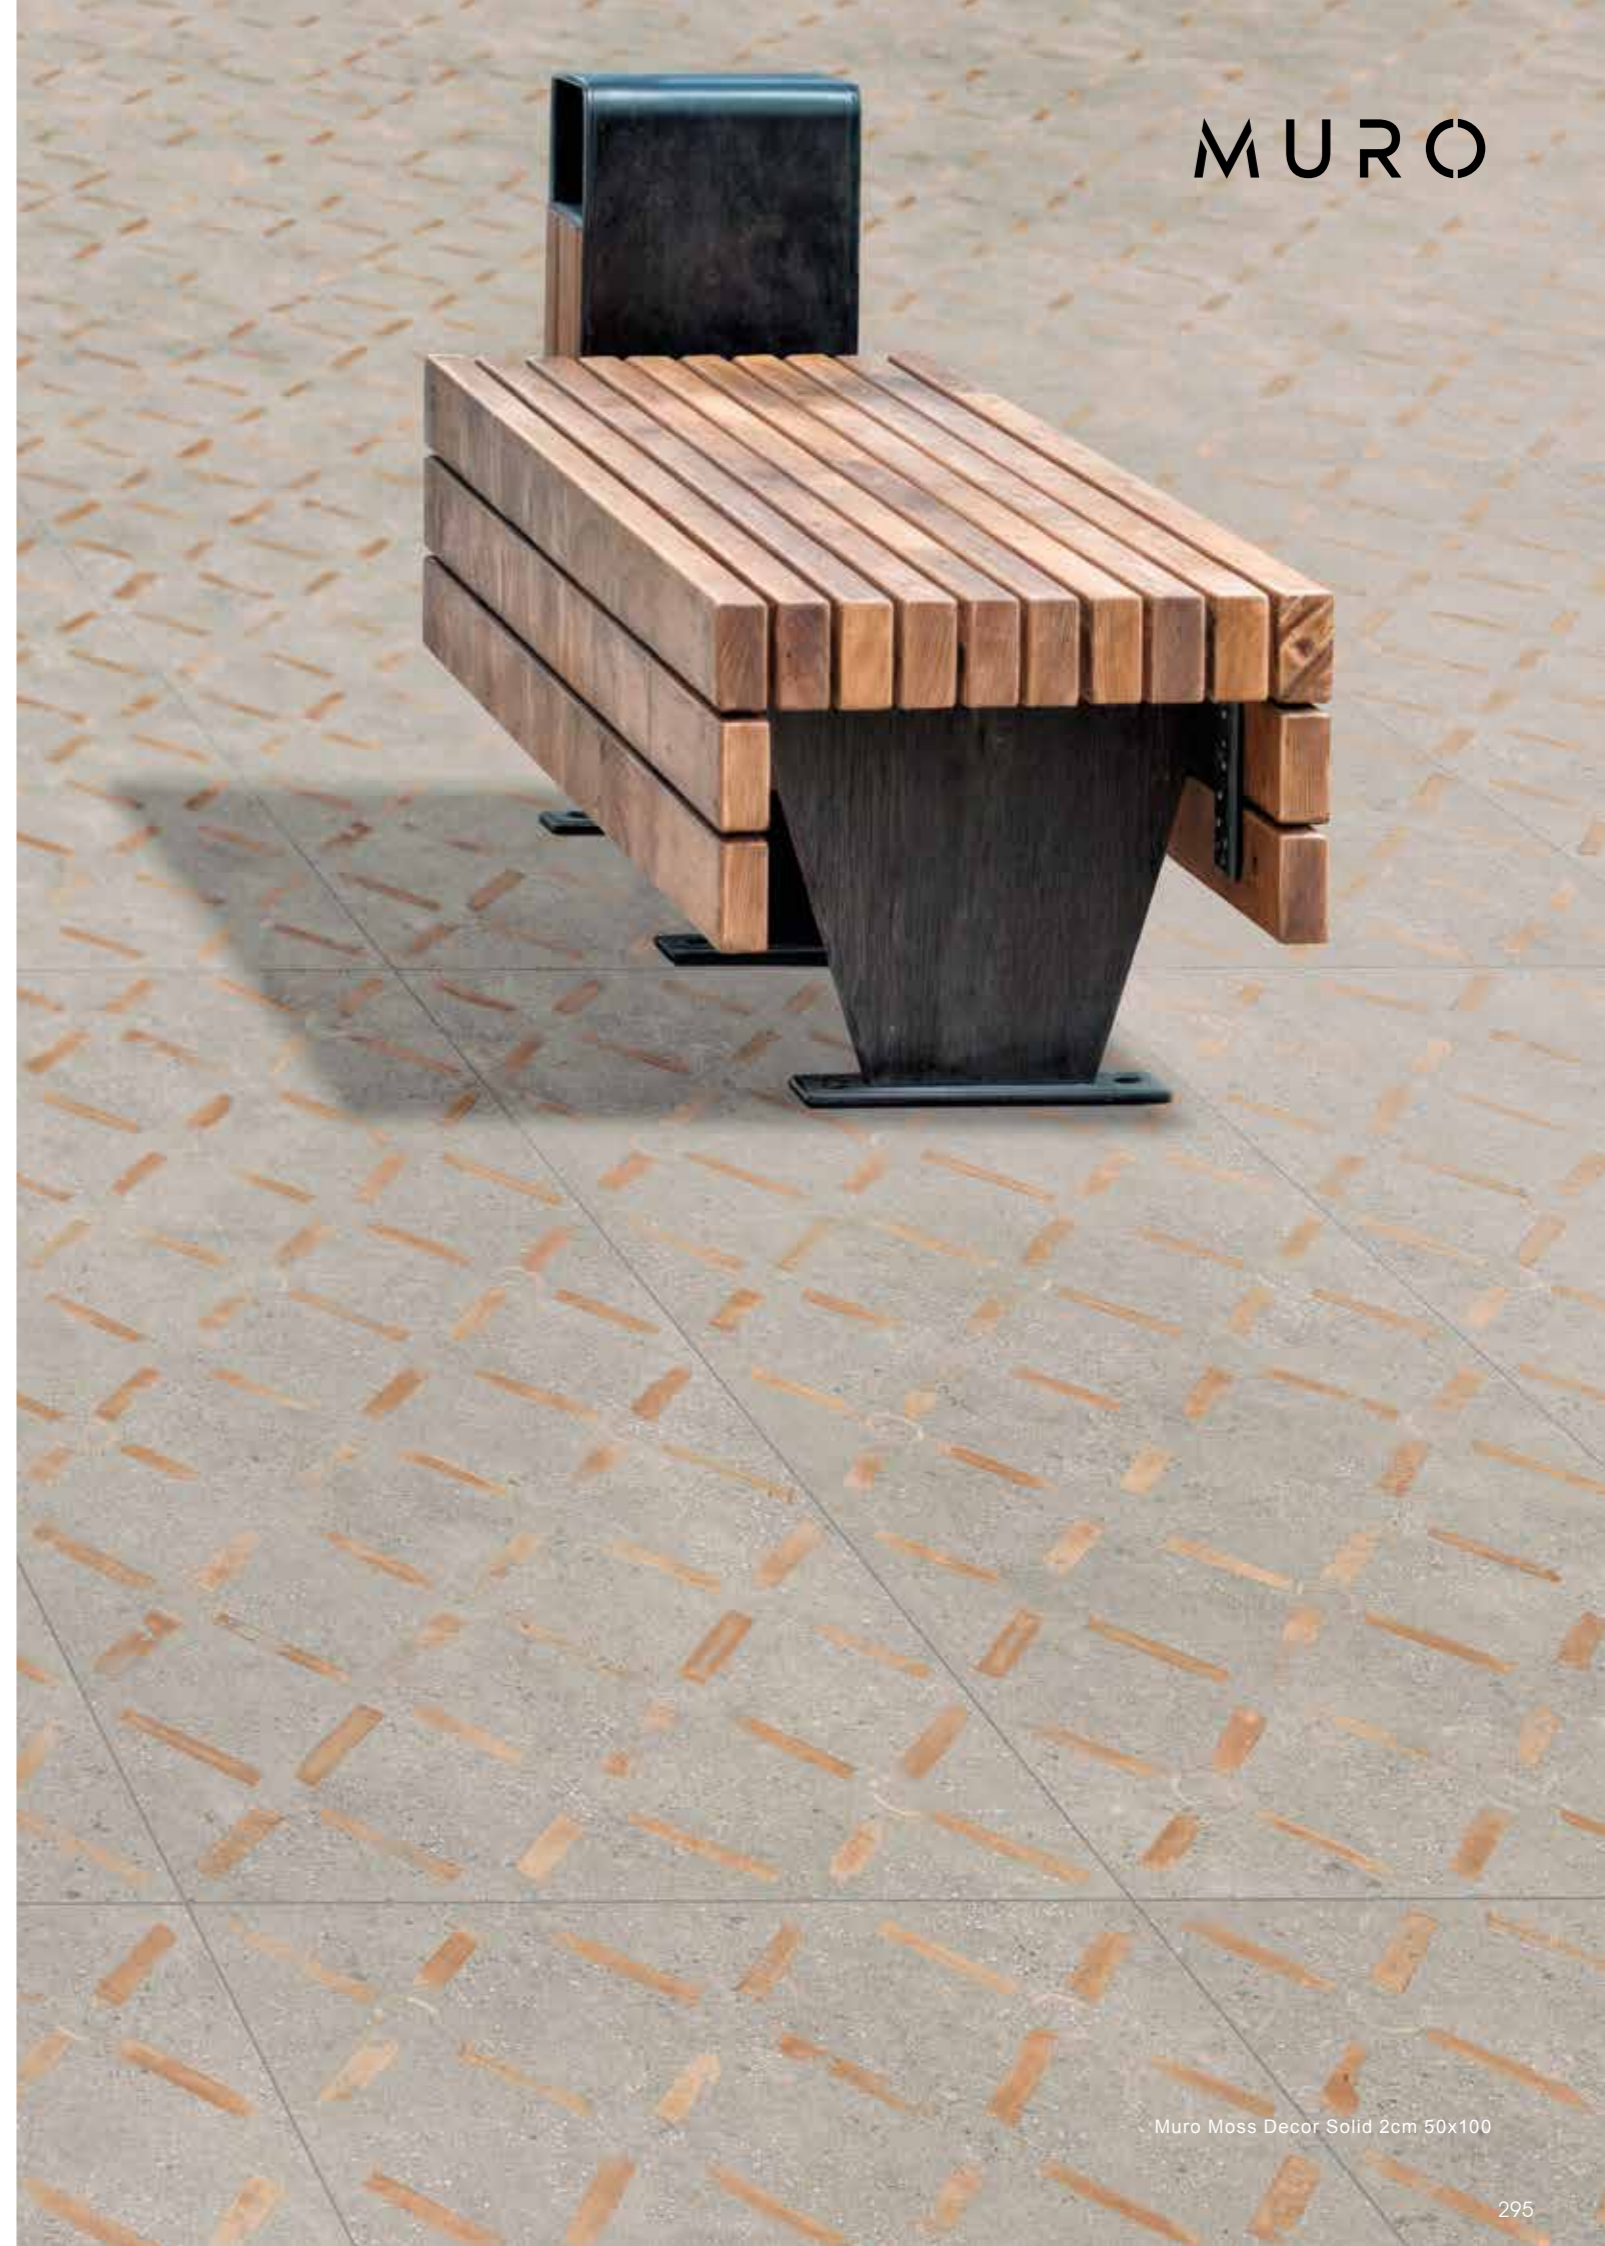

Muro nasce dalla combinazione di cemento, terrazzo e argilla, creando superfici dalla forte identità materica. L'estetica si ispira ai processi geologici e all'essenza dei materiali primari. Le texture organiche trasmettono solidità e connessione con la terra. Una collezione che unisce carattere industriale e sensibilità artigianale.

Muro naît de la combinaison du ciment, du terrazzo et de l'argile, donnant vie à des surfaces à forte identité matérielle. Son esthétique s'inspire des processus géologiques et de la matière brute. Les textures organiques transmettent solidité et ancrage. Une collection entre esprit industriel et sensibilité artisanale.

Muro entsteht aus der Verbindung von Zement, Terrazzo und Ton und schafft Oberflächen mit starker Materialität. Die Ästhetik ist von geologischen Prozessen und ursprünglichen Materialien inspiriert. Organische Texturen vermitteln Stabilität und Erdverbundenheit. Eine Kollektion zwischen industrieller Stärke und handwerklicher Feinheit.

Muro surge de la combinación de cemento, terrazo y arcilla, dando lugar a superficies de fuerte identidad material. Su estética se inspira en procesos geológicos y en la esencia de los materiales primarios. Las texturas orgánicas transmiten solidez, estabilidad y conexión con la tierra. Una colección que equilibra carácter industrial y sensibilidad artesanal.