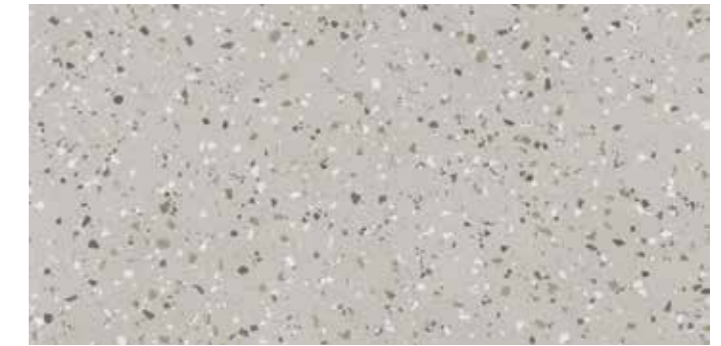

Grey

60x60	59,55x59,55 cm. - 23.62"x23.62"	10 mm
South Pink Natural		G-7146
Hexagon	25x29 cm. - 9.84"x11.42"	10 mm
South Pink Natural Hexagon		G-7230