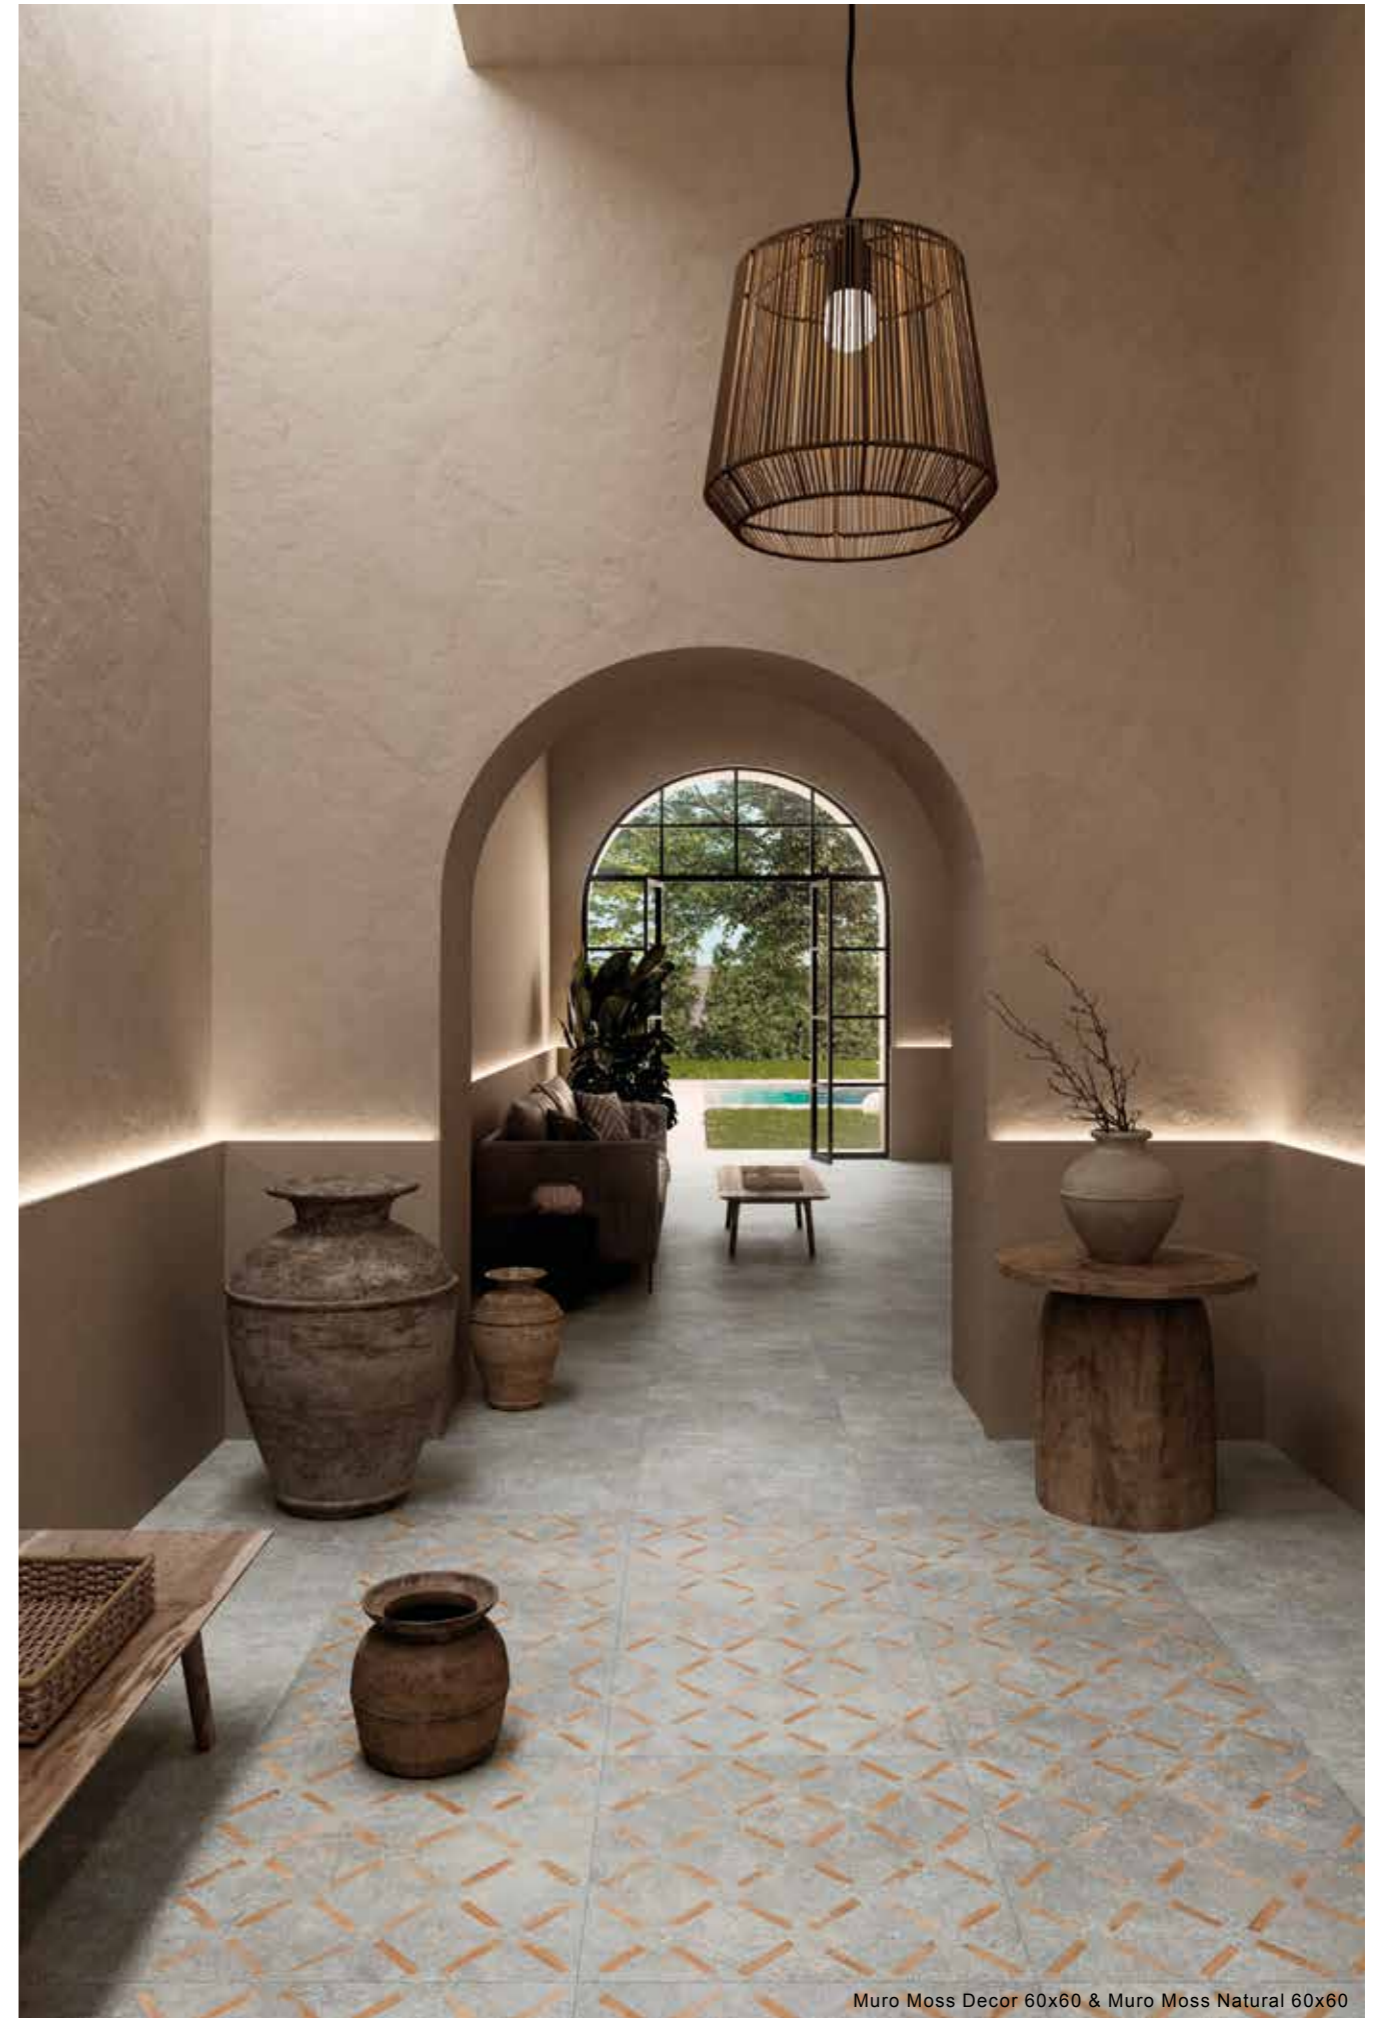

Muro Moss Decor 60x60 & Muro Moss Natural 60x60