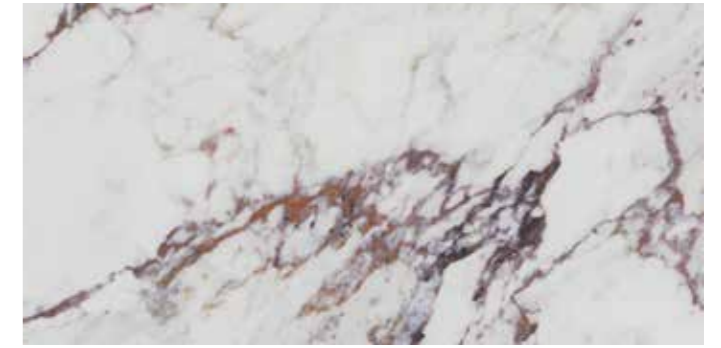

## Nanoconcept

PORCELAIN

50x100 49,75x99,55 cm - 19,69"x39,37" 10 mm  
Rust Titanium Natural G-7162

Titanium

Rust

60x60 59,55 x 59,55 cm - 23,45"x23,45" 7 mm  
Calacatta Viola Polished G-1250

Viola Polished