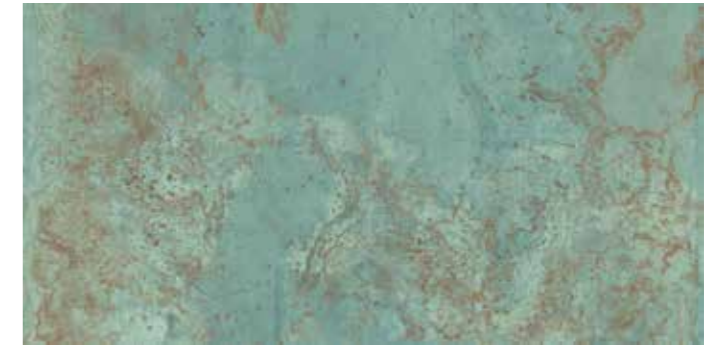

Zinc

60x120	59,55x119,3cm - 23.44"x46.97"	7 mm
Zinc Green Natural		G-1372
Zinc Green Skin		G-1372
60x60	59,55x59,55 cm - 23.44"x23.44"	7 mm
Zinc Green Natural		G-1234
30x60	29,75x59,55 cm - 11.71"x23.44"	7 mm
Zinc Green Natural		G-1202
Hexagon	25x29 cm - 9.84"x11.42"	10 mm
Zinc Green Natural Hexagon		G-7230
Zinc Green Mix Decor Hexagon		G-7254

Green

60x120	59,55x119,3cm - 23.44"x46.97"	7 mm
Zinc Black Natural		G-1372
Zinc Black Skin		G-1372
60x60	59,55x59,55 cm - 23.44"x23.44"	7 mm
Zinc Black Natural		G-1234