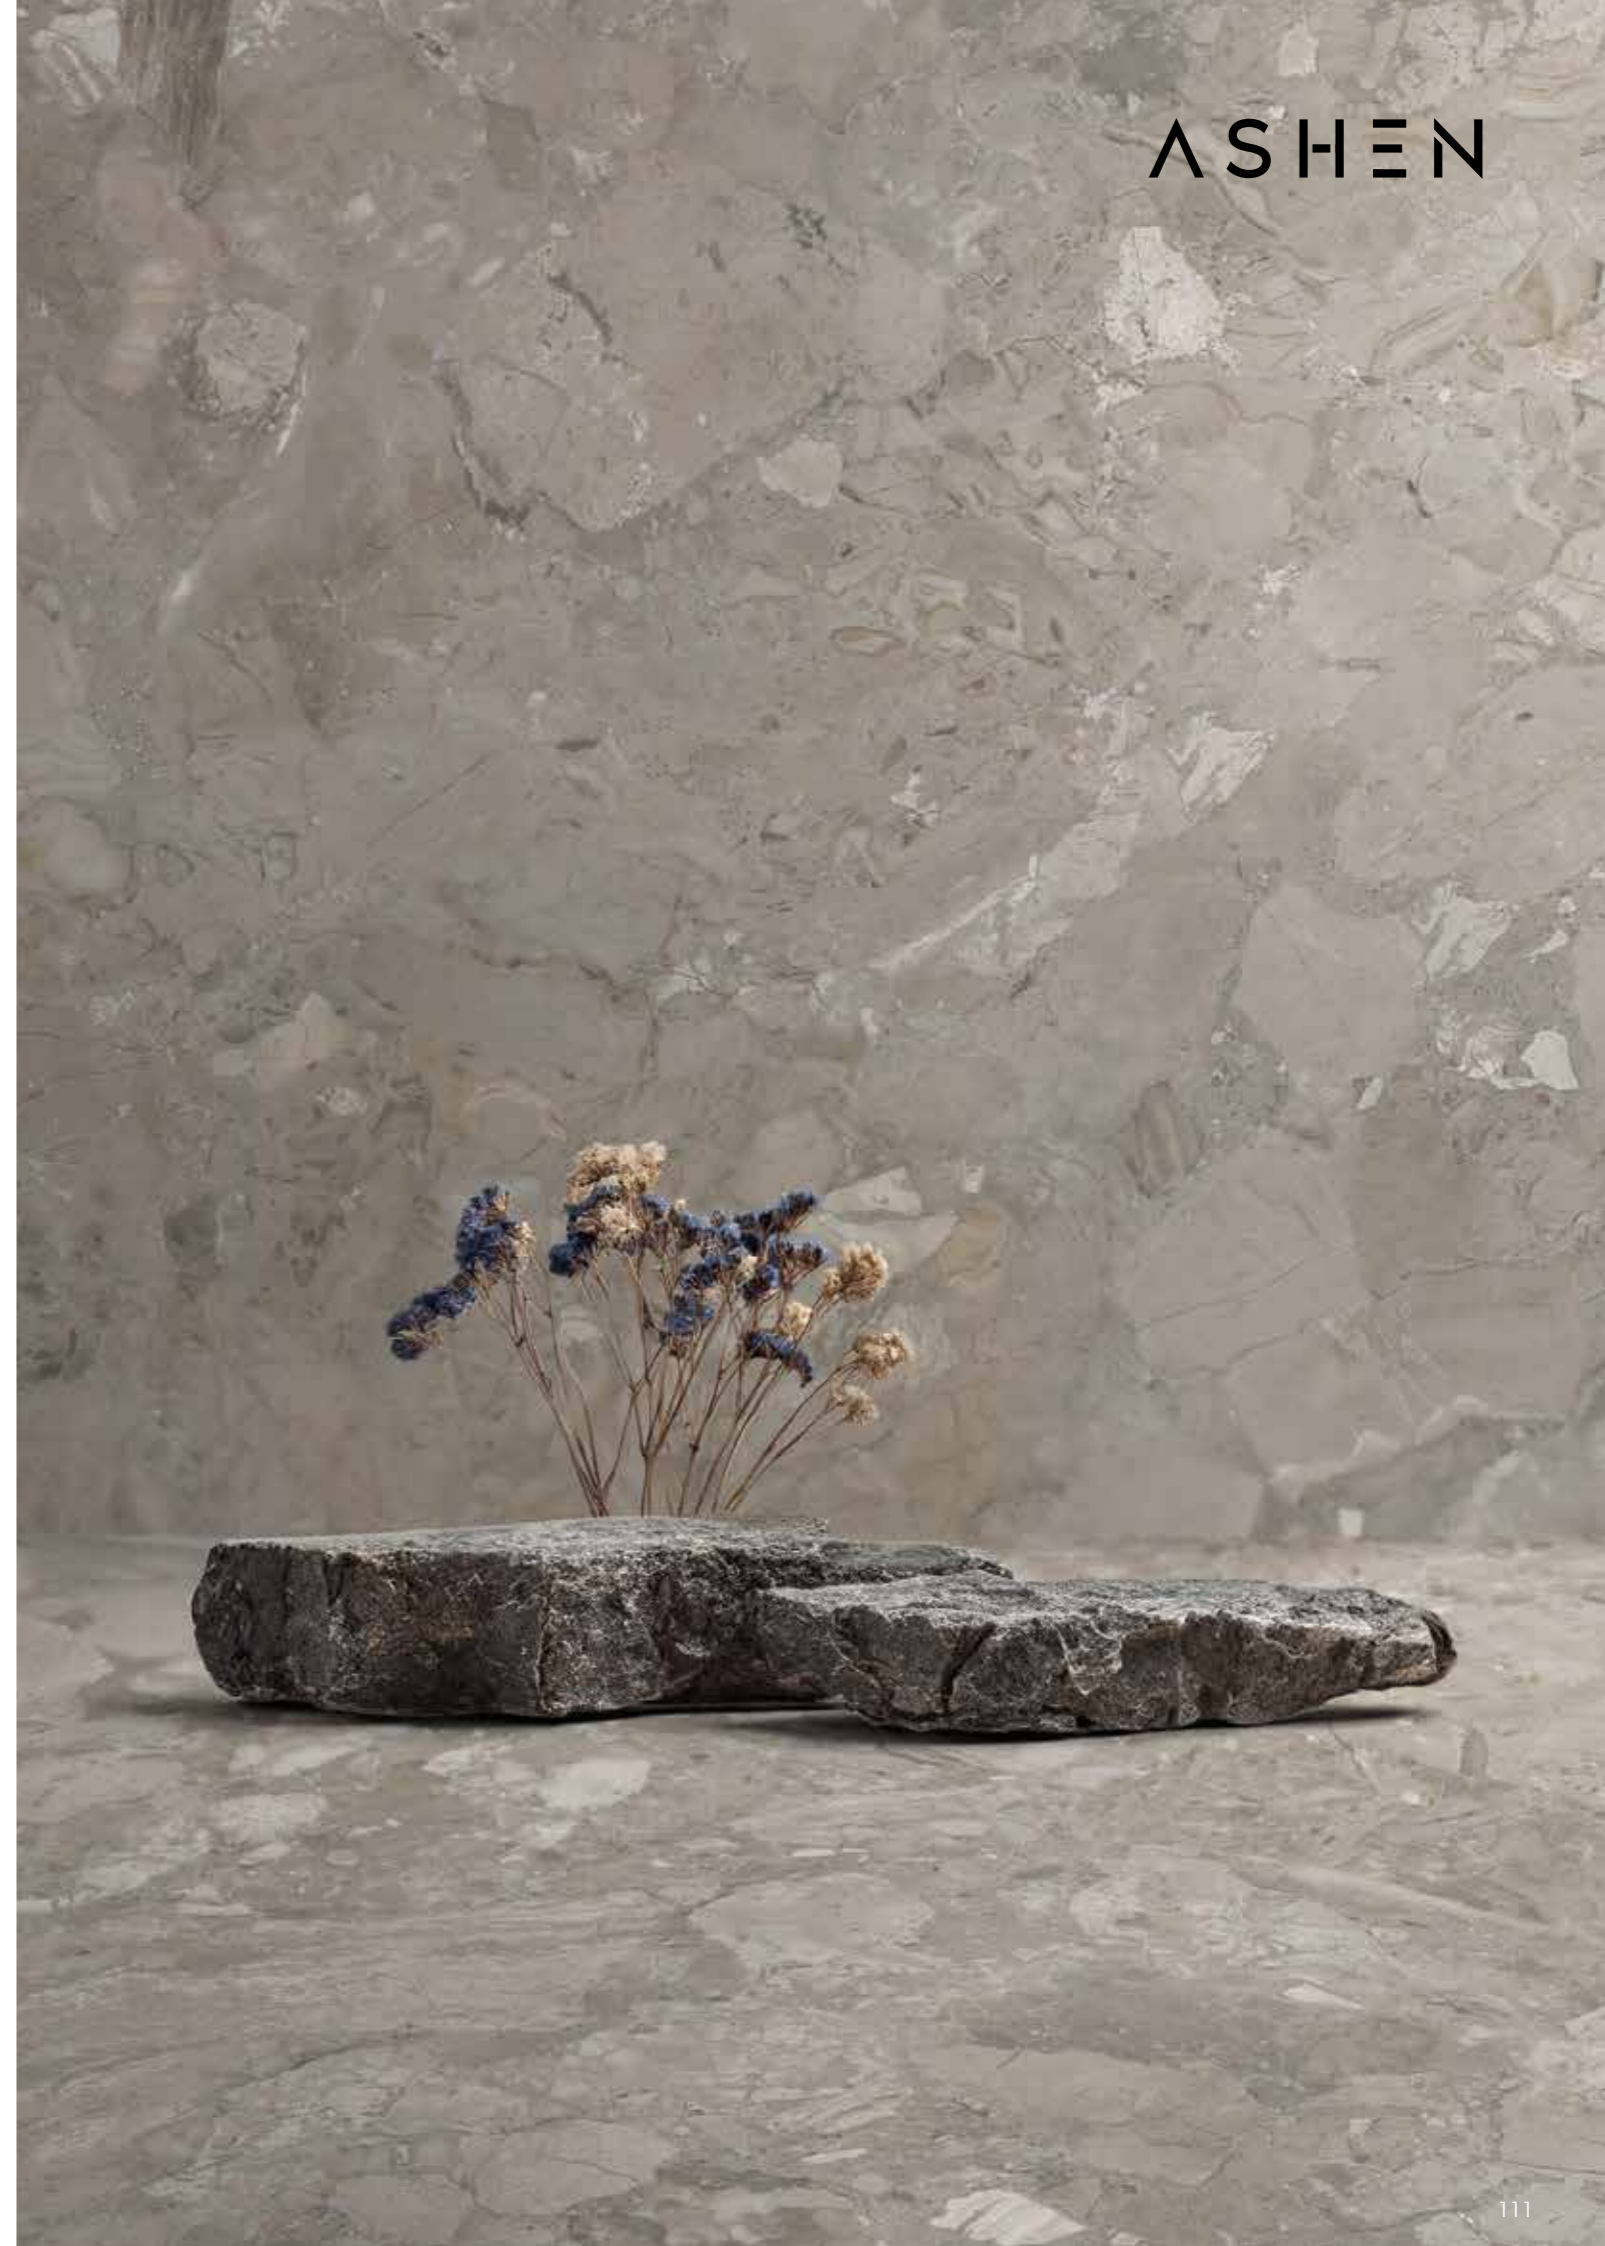

Ashen est née de la volonté de capturer la force visuelle et l'élégance naturelle de la pierre. Son graphisme, composé de fragments minéraux de différentes tailles, donne vie à des surfaces riches en texture et en profondeur. L'équilibre entre dynamisme et sobriété crée une esthétique contemporaine et intemporelle. Une collection à forte identité minérale et chaleureuse.

Ashen entstand aus dem Wunsch, die visuelle Kraft und natürliche Eleganz von Stein einzufangen. Die Grafik aus unterschiedlich großen Mineralfragmenten erzeugt Oberflächen mit großer Tiefe und Struktur. Das Zusammenspiel von Dynamik und Zurückhaltung schafft eine zeitlose, zeitgenössische Ästhetik. Eine Kollektion mit warmer, mineralischer Ausstrahlung.

Ashen nace del deseo de capturar la fuerza visual y la elegancia natural de la piedra. Su gráfica, compuesta por fragmentos minerales de distintos tamaños, crea superficies ricas en textura y profundidad. El equilibrio entre dinamismo y sobriedad aporta una estética contemporánea y atemporal. Una colección que transmite calidez y una identidad mineral muy marcada.