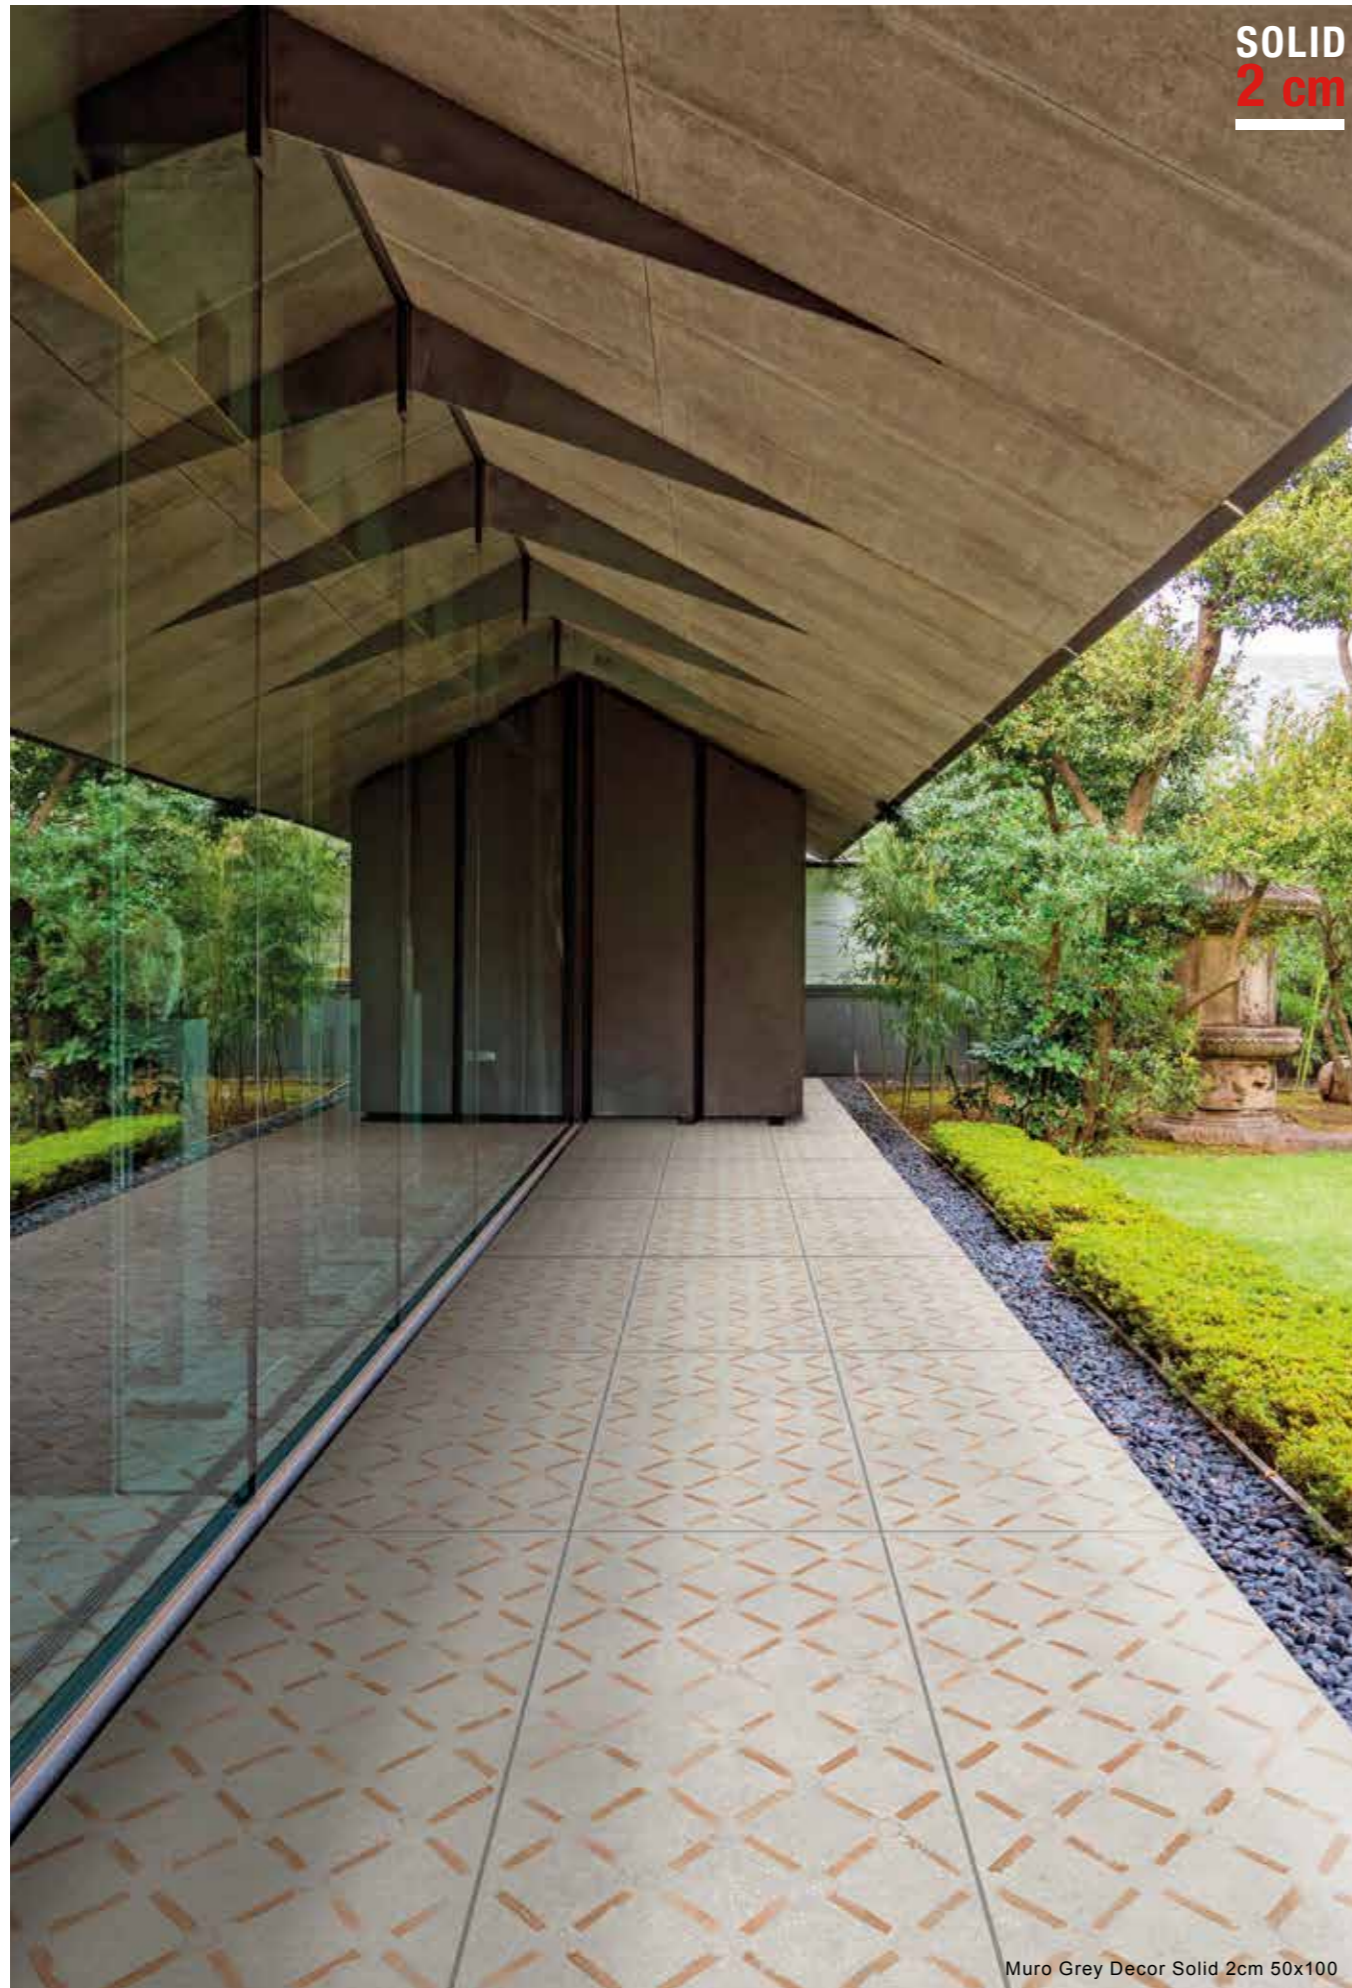

SOLID
2 cm

Muro Grey Decor Solid 2cm 50x100

CONCRETE

SOLID 2CM

50x100 49,75x99,55 cm - 19,69"x39,37" 20 mm
Muro Grey Decor Solid 2 cm G-9234