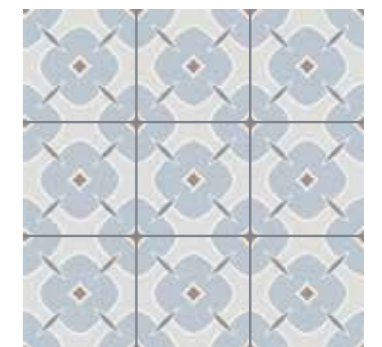

60x60 59,2x59,2 cm - 23.31"x23.31" 10 mm
Ponti Blue Pre-Scored 20 G-7146

Ponti