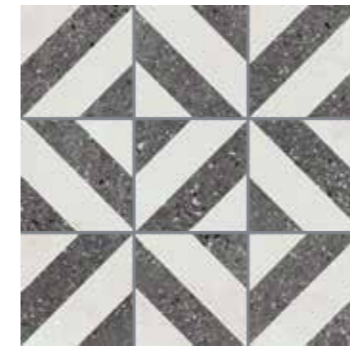

60x60 59,2x59,2 cm - 23.31"x23.31" 10 mm
Wind Black Pre-Scored 20 G-7146