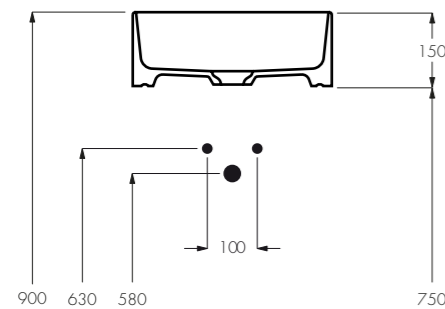

Standard R400
Lavabo da appoggio/Countertop washbasin
Art. 031100xx
400 X 400 X H150