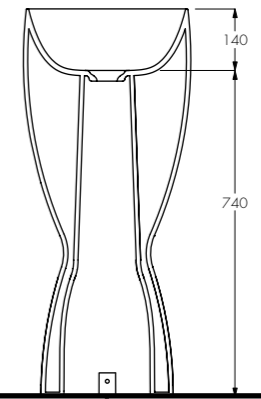

ENG

Playful shapes design a free-standing sink full of energy and life without ever losing sight of elegance

Bobo
 Lavabo da terra / Freestanding sink
 Art. 015190xx Scarico a parete / Wall Drainage
 Art.015191xx Scarico a terra / Floor Drainage
 540 X 380 X H880