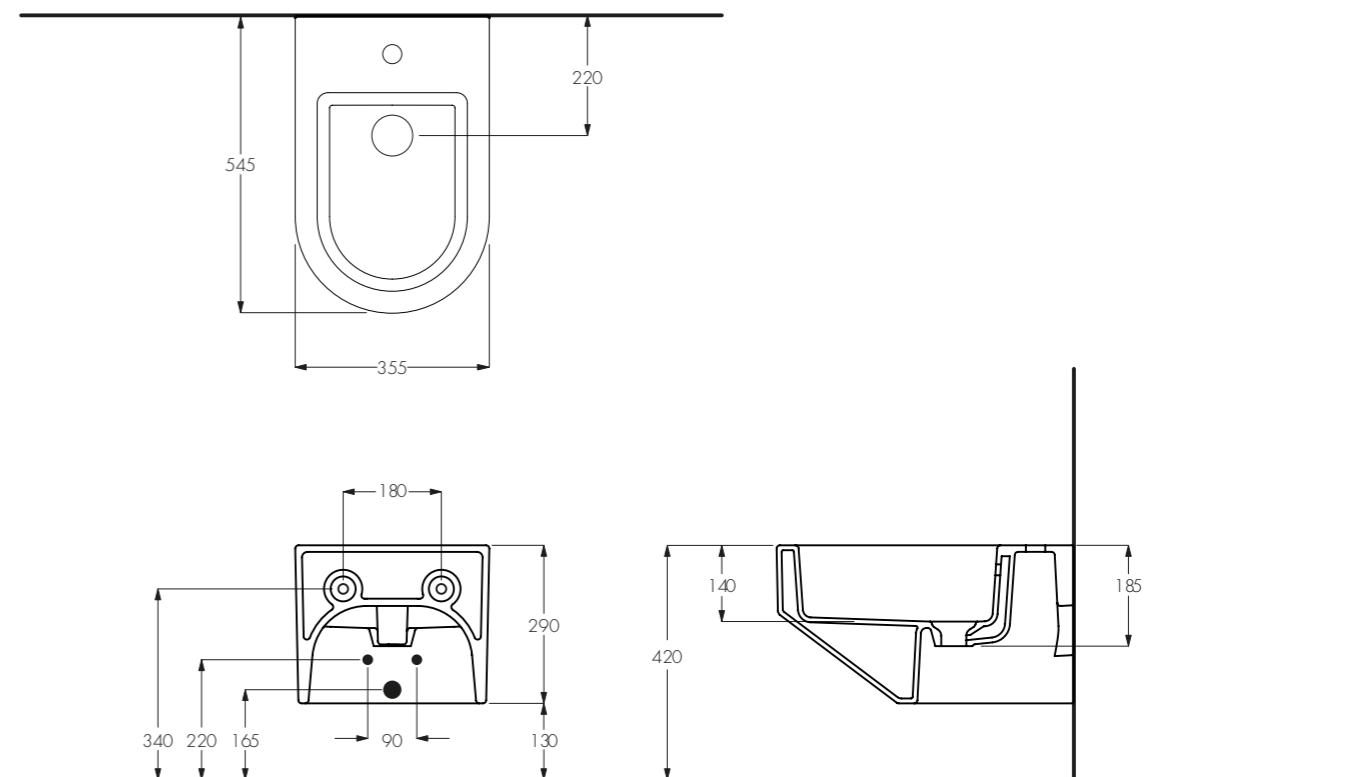

ENG

A bowl with simple lines follows a methodical profile, defining a collection identified by a contemporary touch.

Juno Bidet sospeso/Wall-hung Bidet
 Art. 025390xx
 545 X 355 X H290

Juno Vaso sospeso/Wall-hung Wc
 Art. 025290xx
 545 X 355 X H315