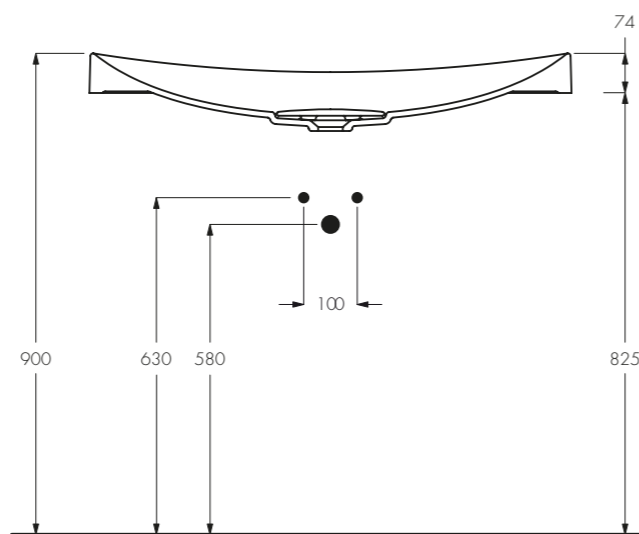

ENG

A wavy frame creates a movement of curves that decorates and supports this collection of unique washbasins.

Dudu 650
Lavabo semi incasso / In countertop washbasin
Art. 002190xx
650 X 350 X H75

Dudu 900
Lavabo semi incasso / In countertop washbasin
Art. 002191xx
900 X 400 X H75