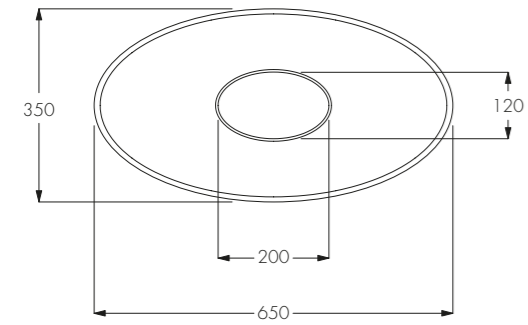

ENG

A wavy frame creates a movement of curves that decorates and supports this collection of unique washbasins.

Dudu 650
Lavabo semi incasso / In countertop washbasin
Art. 002190xx
650 X 350 X H75

Dudu 900
Lavabo semi incasso / In countertop washbasin
Art. 002191xx
900 X 400 X H75