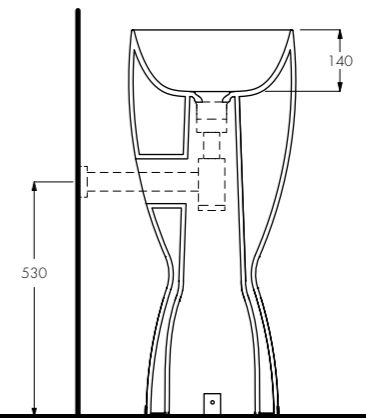

ENG

Playful shapes design a free-standing sink full of energy and life without ever losing sight of elegance

Bobo
 Lavabo da terra / Freestanding sink
 Art. 015190xx Scarico a parete / Wall Drainage
 Art.015191xx Scarico a terra / Floor Drainage
 540 X 380 X H880