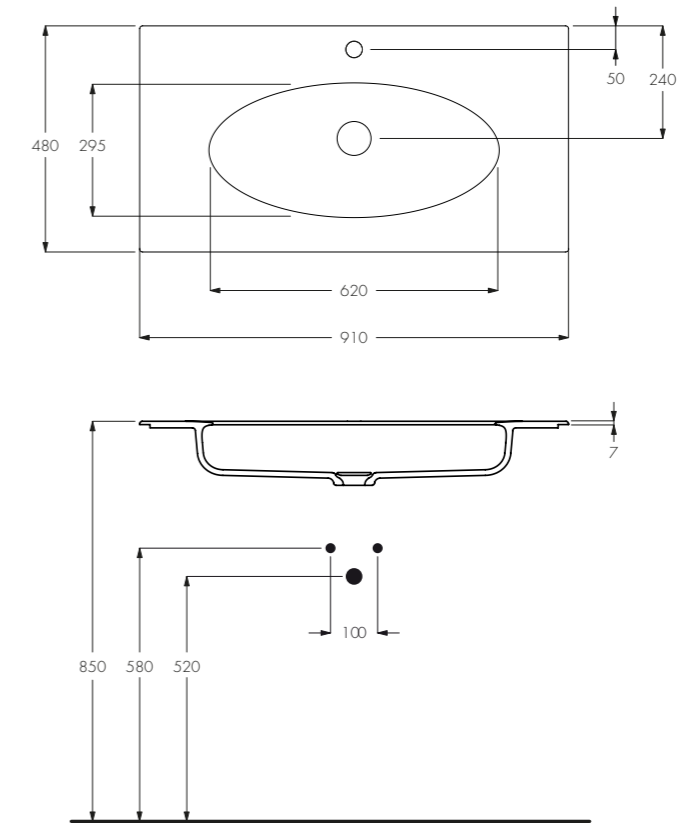

ENG

A thin ceramic top frames an oval washbasin that can be supported by a metal structure or freely set into a countertop.

Ode
Lavabo da incasso / Built in washbasin
Art. 006112xx
910 X 480 X H10

PIT 2017