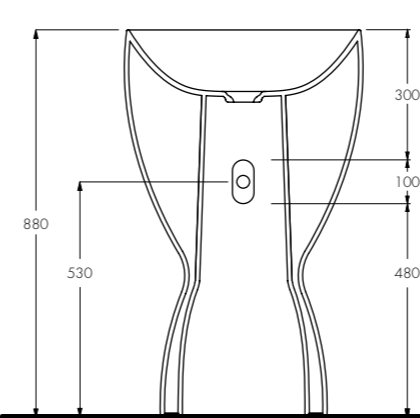

ENG

Playful shapes design a free-standing sink full of energy and life without ever losing sight of elegance

Bobo
 Lavabo da terra / Freestanding sink
 Art. 015190xx Scarico a parete / Wall Drainage
 Art.015191xx Scarico a terra / Floor Drainage
 540 X 380 X H880