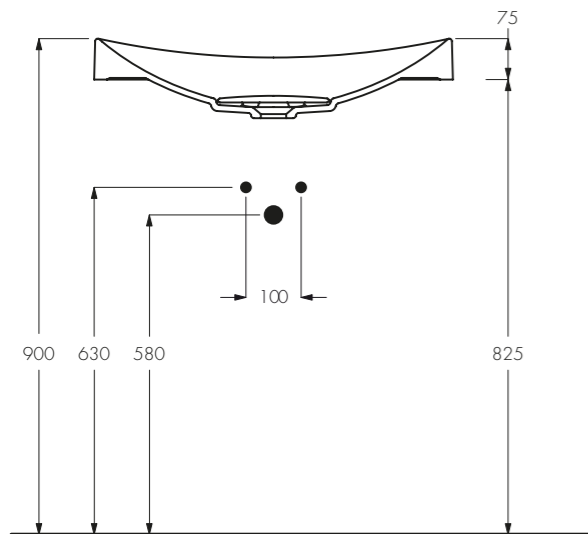

ENG

A wavy frame creates a movement of curves that decorates and supports this collection of unique washbasins.

Dudu 650
Lavabo semi incasso / In countertop washbasin
Art. 002190xx
650 X 350 X H75

Dudu 900
Lavabo semi incasso / In countertop washbasin
Art. 002191xx
900 X 400 X H75