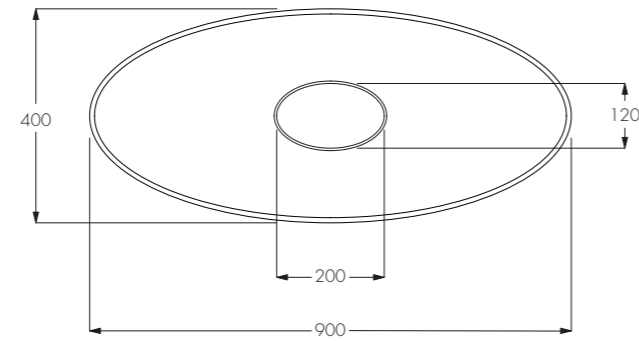

ENG

A wavy frame creates a movement of curves that decorates and supports this collection of unique washbasins.

Dudu 650
Lavabo semi incasso / In countertop washbasin
Art. 002190xx
650 X 350 X H75

Dudu 900
Lavabo semi incasso / In countertop washbasin
Art. 002191xx
900 X 400 X H75