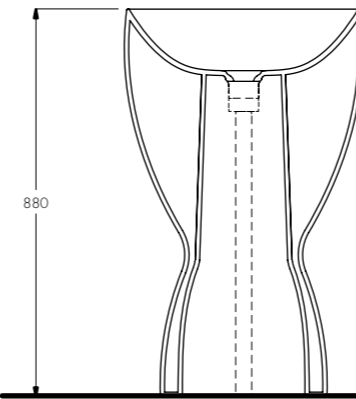

ENG

Playful shapes design a free-standing sink full of energy and life without ever losing sight of elegance

Bobo
 Lavabo da terra / Freestanding sink
 Art. 015190xx Scarico a parete / Wall Drainage
 Art.015191xx Scarico a terra / Floor Drainage
 540 X 380 X H880

ENG

A frame resting on the countertop defines the nature of an elegant and timeless built-in washbasin.

Byebye
Lavabo semi incasso / In countertop washbasin
Art. 013190xx
590 X 345 X H60

CHIM 2017

Design Antonio Bullo