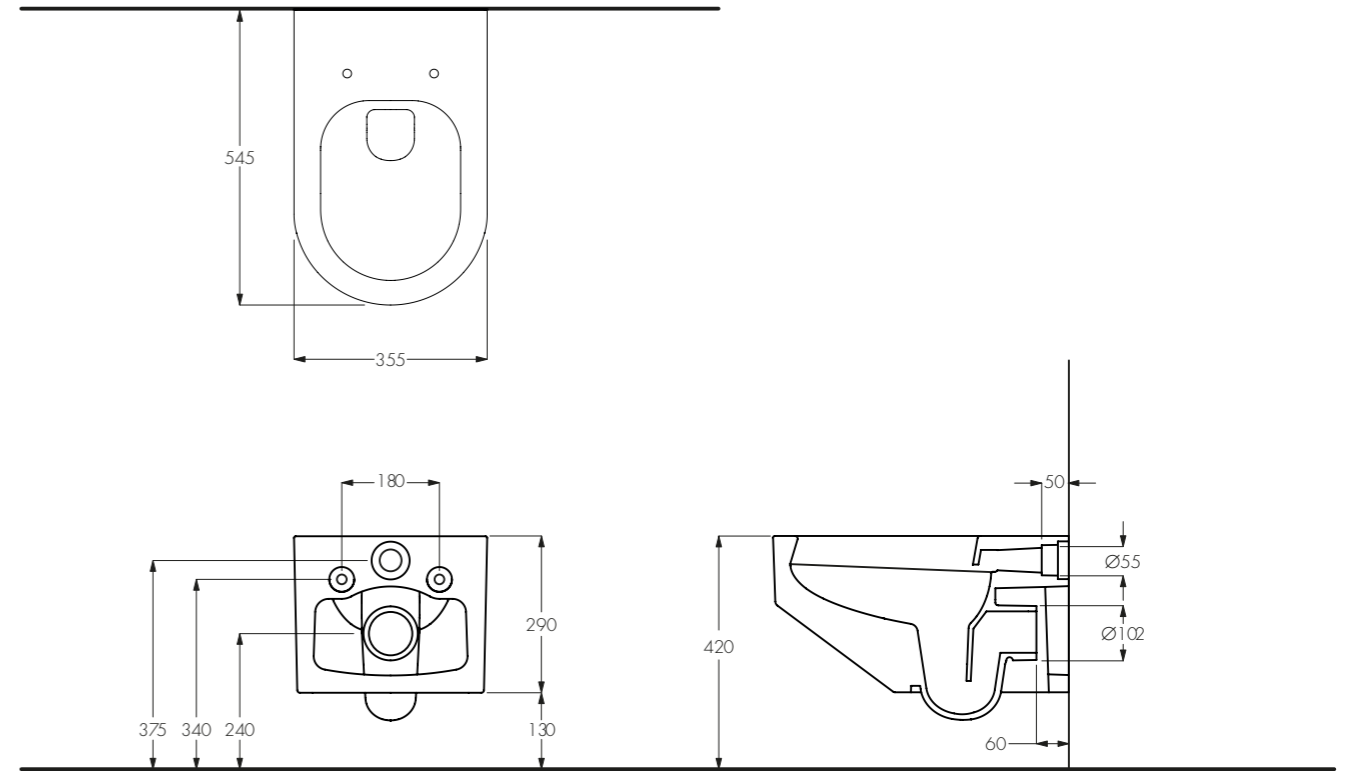

ENG

A bowl with simple lines follows a methodical profile, defining a collection identified by a contemporary touch.

Juno Bidet sospeso/Wall-hung Bidet
 Art. 025390xx
 545 X 355 X H290

Juno Vaso sospeso/Wall-hung Wc
 Art. 025290xx
 545 X 355 X H315