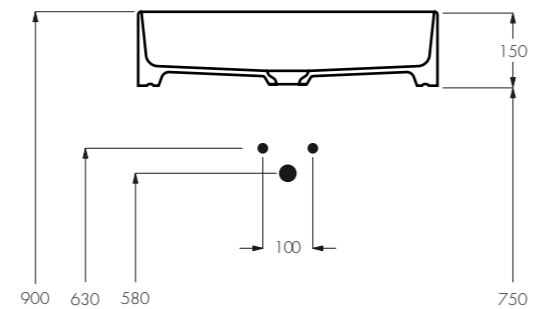

Standard R400
Lavabo da appoggio/Countertop washbasin
Art. 031100xx
400 X 400 X H150