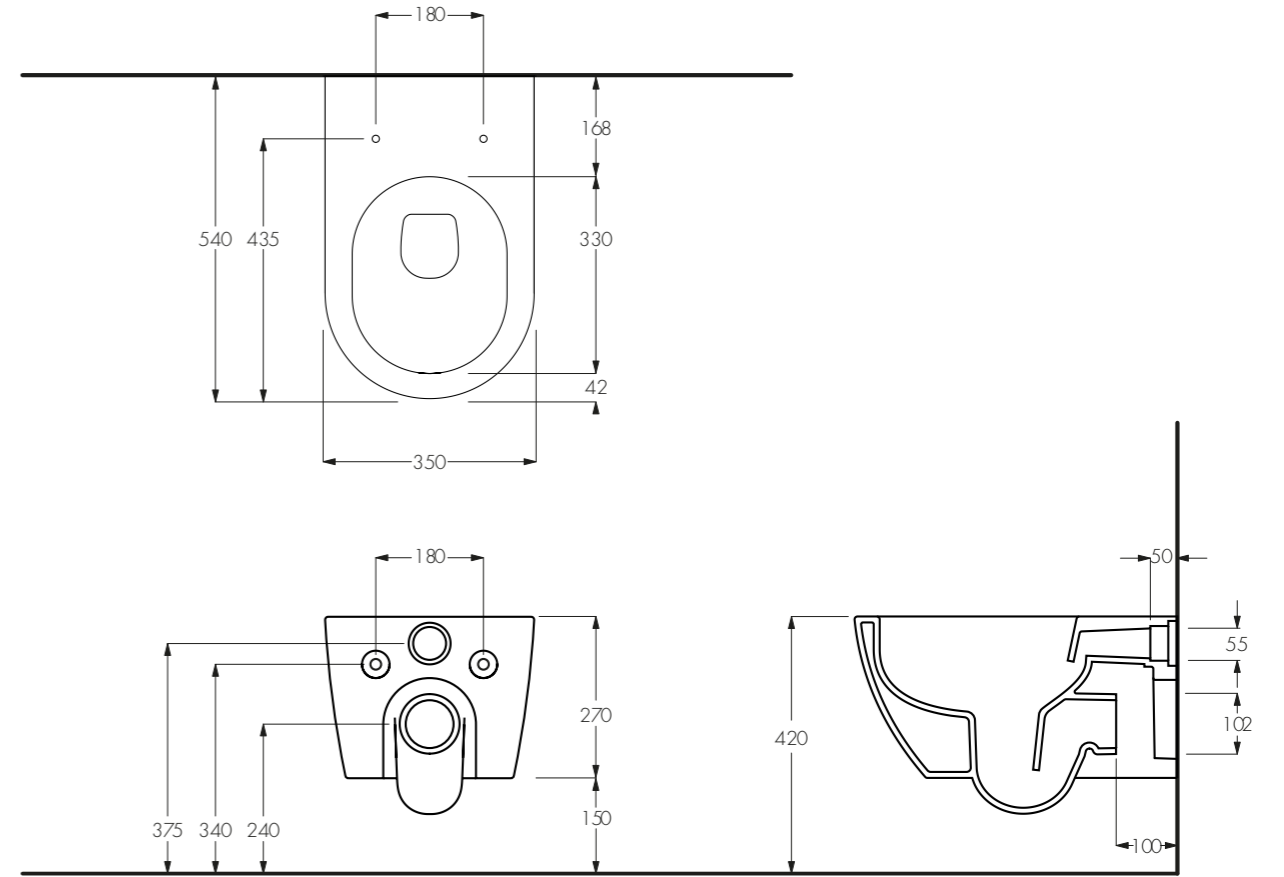

Start vaso sospeso / Wall-hung wc
Art. 029290xx
545 X 355 X H290

Start bidet sospeso / Wall-hung bidet
Art. 029390xx
545 X 355X H290