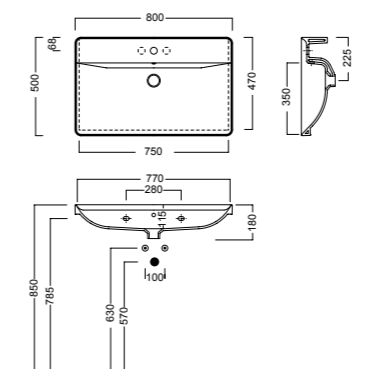

DISEGNO TECNICO TECHNICAL DESIGN