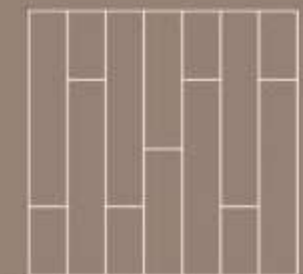

La collezione è composta da 6 interpretazioni cromatiche.

Prestige is the most classic parquet line for those looking for exceptional quality and aesthetic refinement. The line is divided into four different models for conception and shape: English type groove board, Hungarian Herringbone pattern, French and Italian patterns.

15x100x680 mm

Spina Italiana
Italian Herringbone pattern

15x100x700 mm

Spina Ungherese
Hungarian Herringbone pattern

15x100x680 mm

Spina Francese
French Herringbone pattern

15x220x600/2.200 mm

Tavolato
Plank Floor